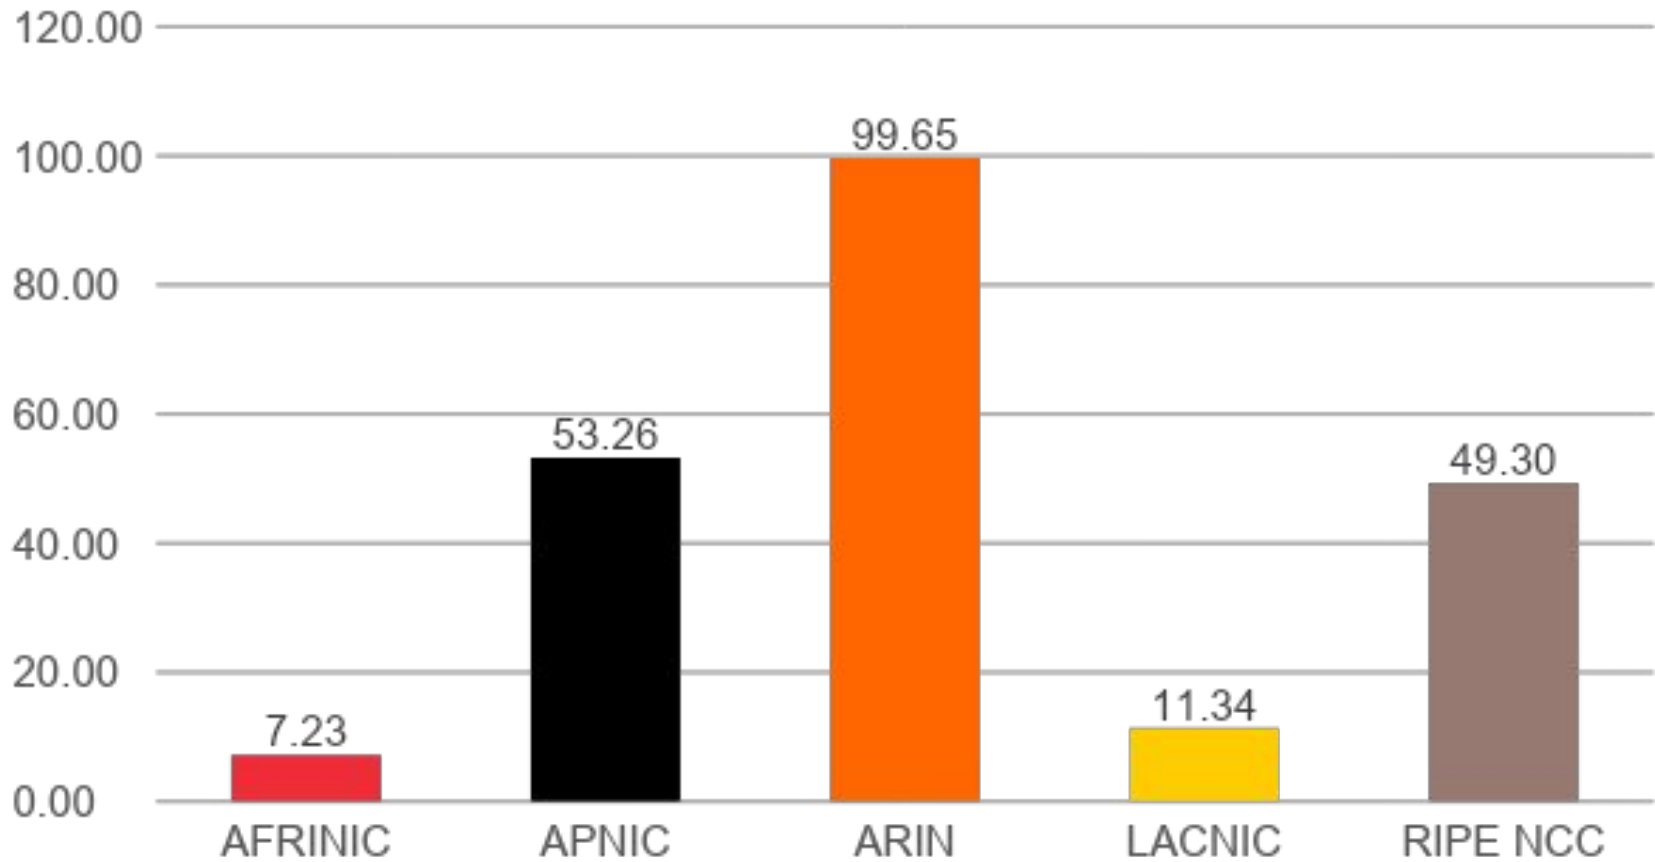

Total IPv4 Addresses Managed by each RIR

In terms of /8s