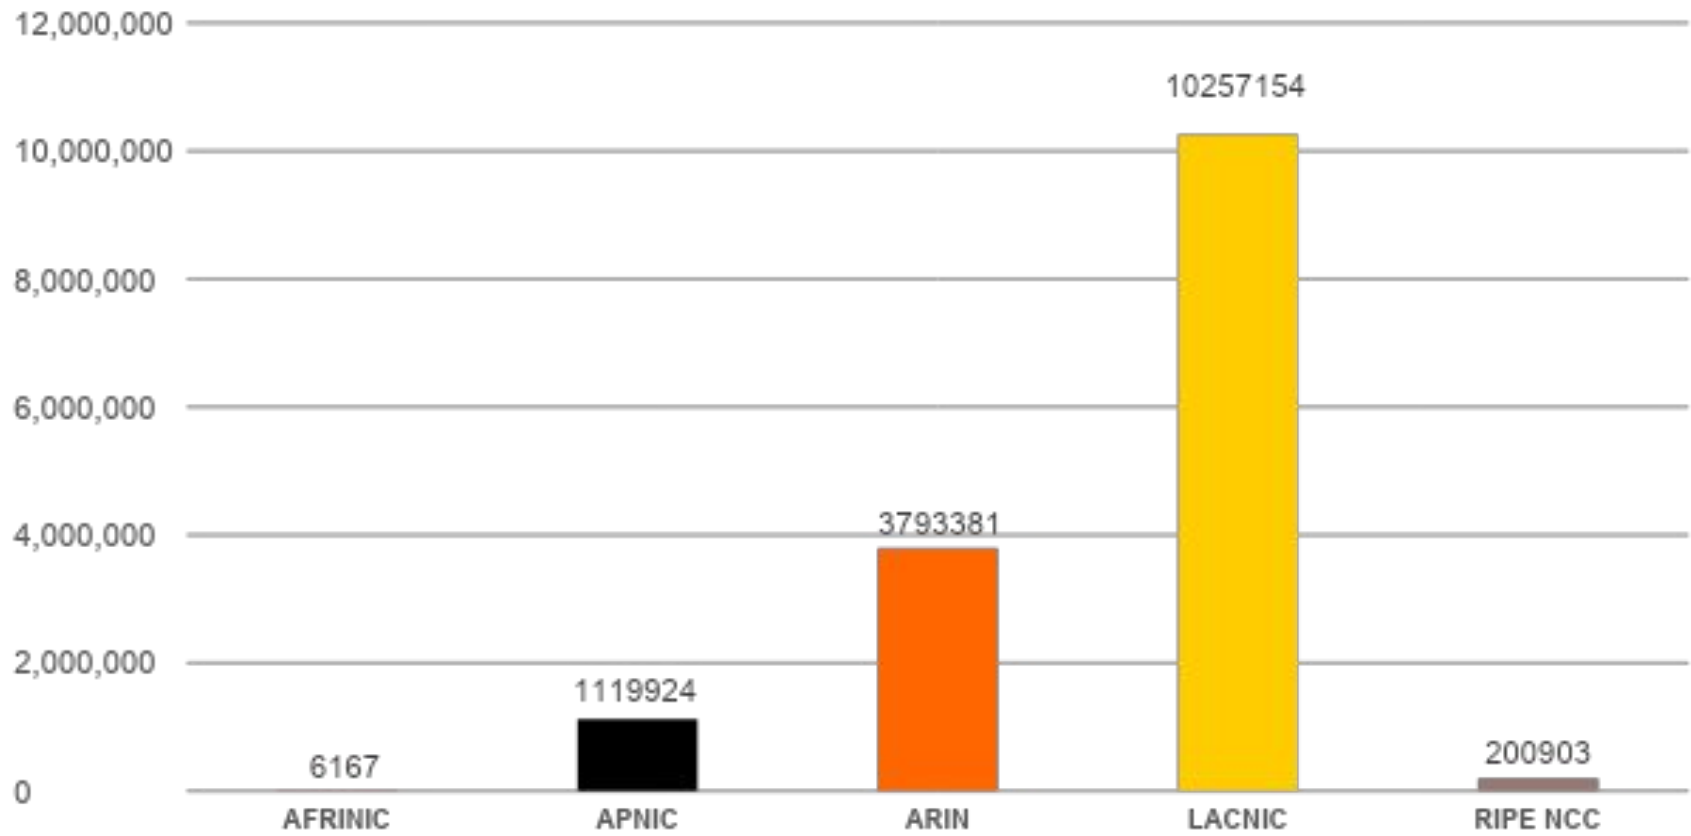

Total Assigned IPv6 Space

Total size of IPv6 space (in /48s) that each RIR has assigned