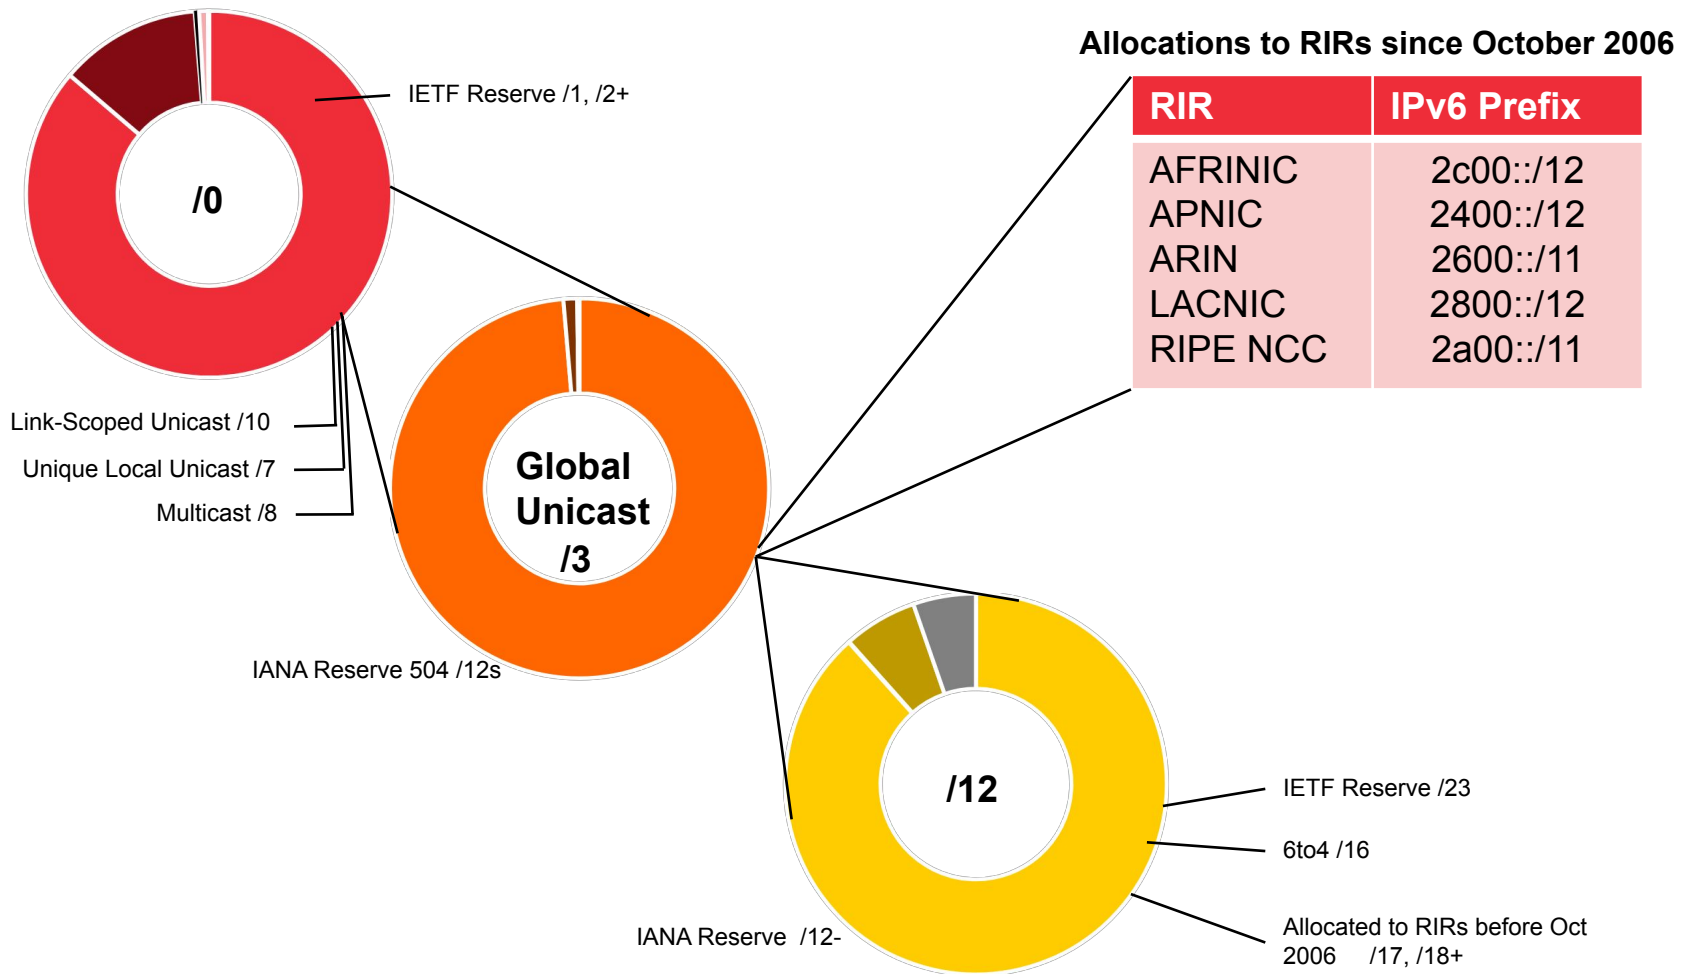

# Inter-RIR IPv4 Transfers

Total number of IPv4 transfers between RIRs

		Recipient RIR				
		AFRINIC	APNIC	ARIN	LACNIC	RIPE NCC
Source RIR	AFRINIC		0	0	0	0
	APNIC	0		104	0	194
	ARIN	0	380		14	468
	LACNIC	0	1	17		22
	RIPE NCC	0	125	189	5	

# Inter-RIR Transferred IPv4 Addresses

Total number of IPv4 addresses transferred between RIRs

		Recipient RIR				
		AFRINIC	APNIC	ARIN	LACNIC	RIPE NCC
Source RIR	AFRINIC		0	0	0	0
	APNIC	0		.263M	0	1.531M
	ARIN	0	19.402M		.021M	10.418M
	LACNIC	0	.002M	.037M		.382M
	RIPE NCC	0	2.267M	1.197M	.004M	

**IPv6**

# All IPv6 Address Space

How much has been allocated to the RIRs?