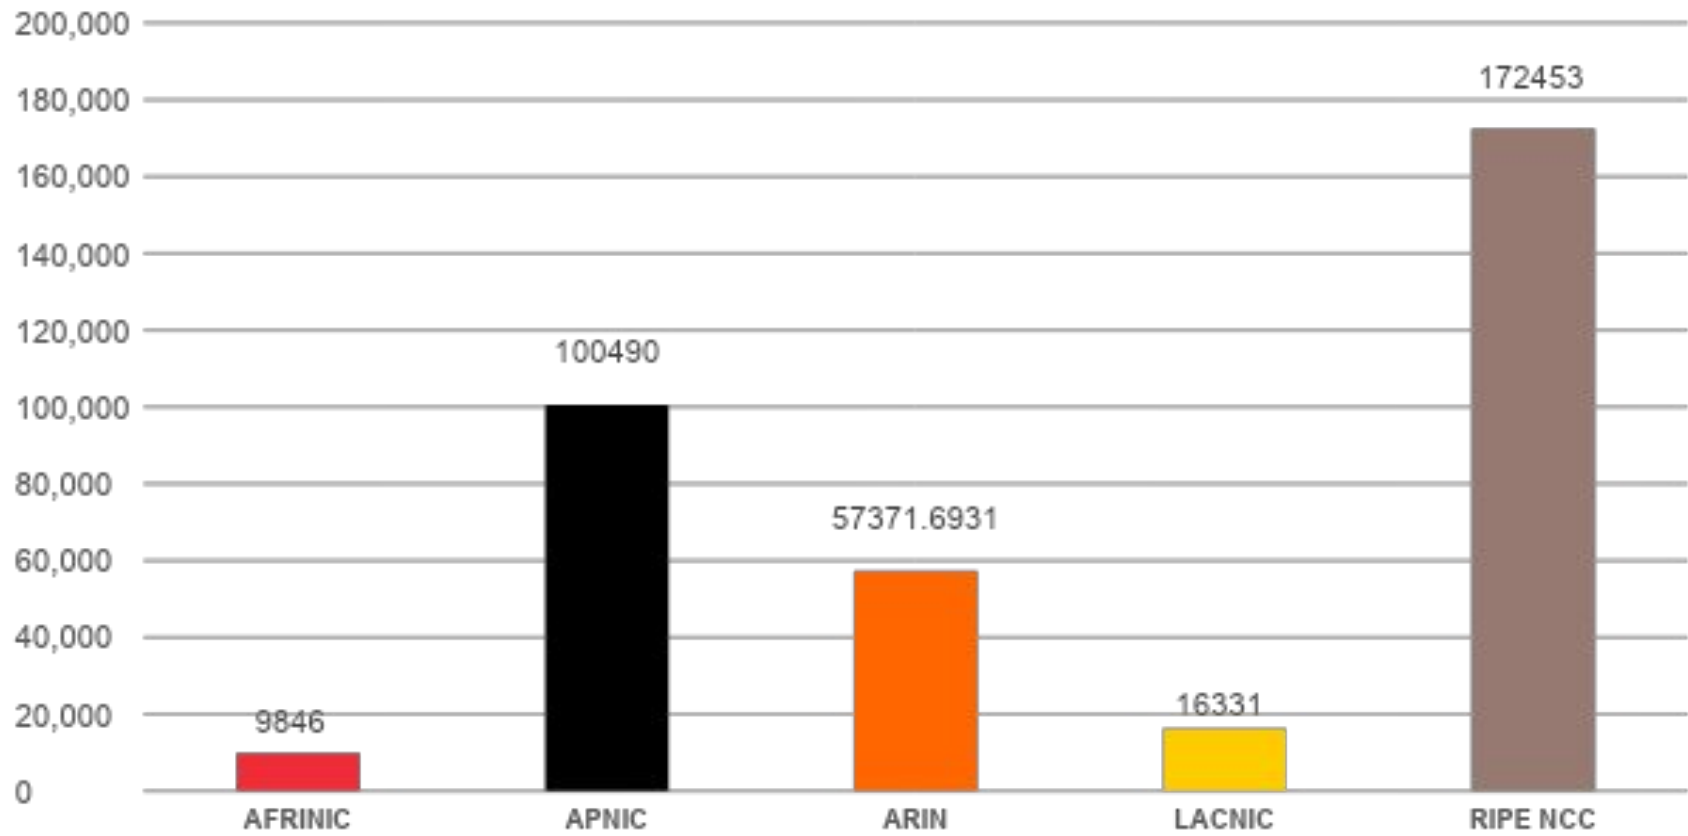

**IPv6**

# All IPv6 Address Space

How much has been allocated to the RIRs?

# IPv6 Allocations Issued by RIRs

How many prefixes has each RIR allocated per year?

## Total Allocated IPv6 Space

Total size of IPv6 space (in /32s) that each RIR has allocated