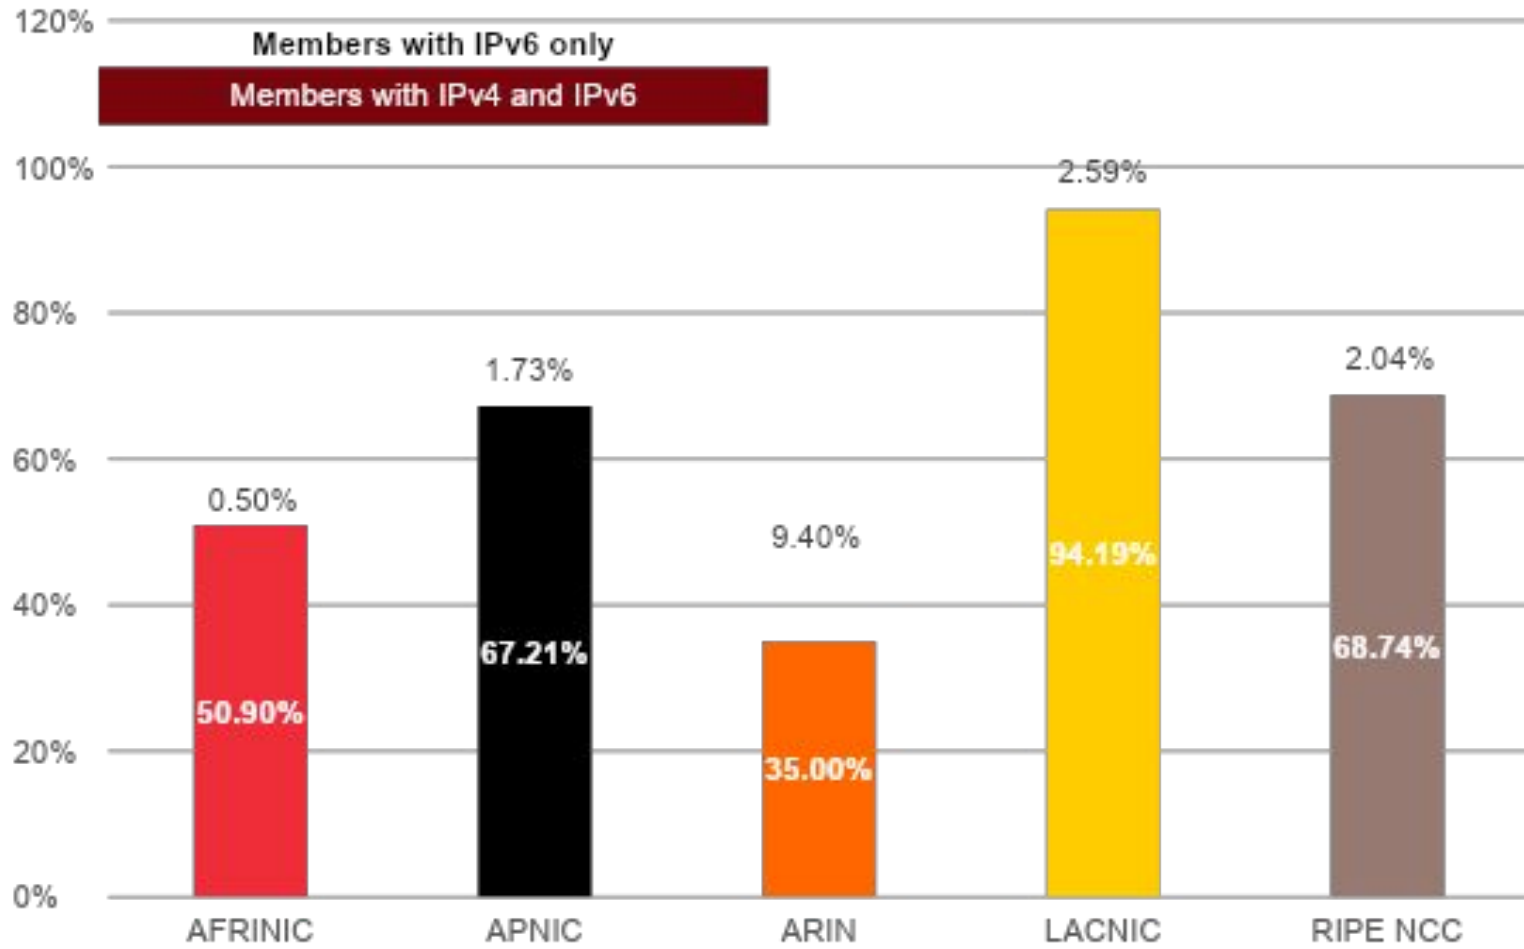

## Total Allocated IPv6 Space

Total size of IPv6 space (in /32s) that each RIR has allocated

# IPv6 Assignments Issued by RIRs

How many prefixes has each RIR assigned per year?

# Total Assigned IPv6 Space

Total size of IPv6 space (in /48s) that each RIR has assigned

# Percentage of Members with IPv6 in each RIR