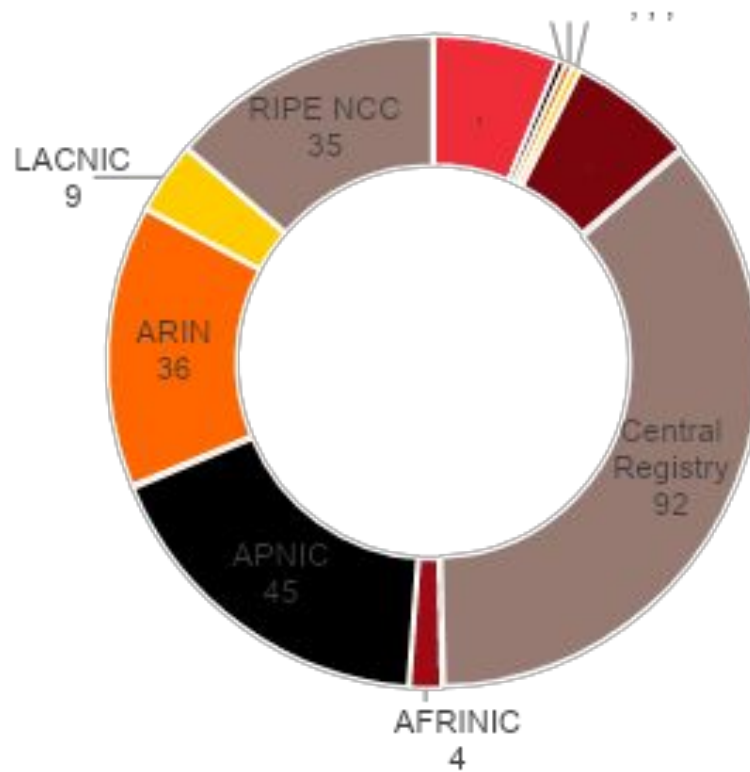

# Internet Number Resource Status Report

Prepared by  
Regional Internet Registries  
AFRINIC, APNIC, ARIN, LACNIC, RIPE NCC

As of 31 March 2021

# All IPv4 Address Space

## Distribution of the 256 /8s

# Total IPv4 Addresses Managed by each RIR

In terms of /8s