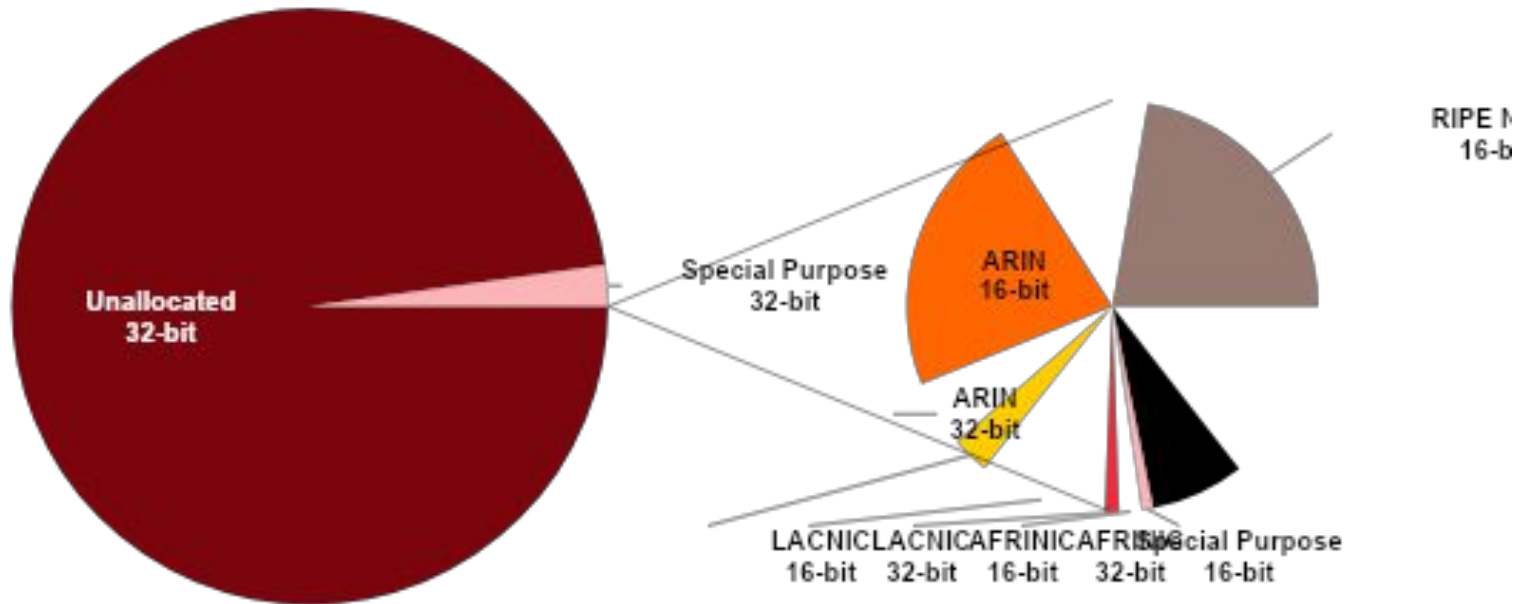

AS Numbers

All ASNs