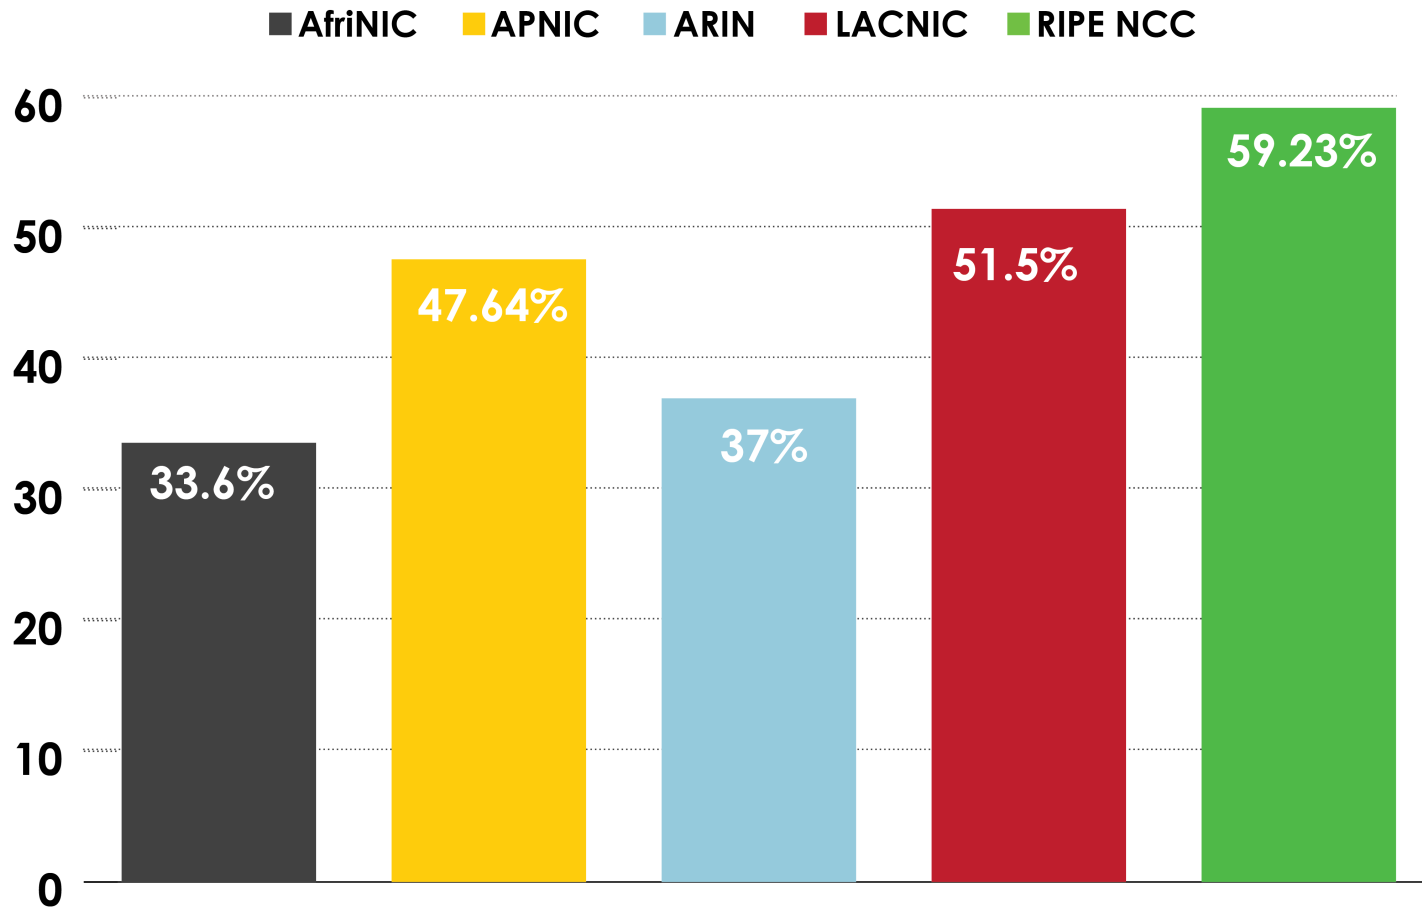

2001:610:240:0 193.0.0.202 62.109.128 195.048.02.03 178.12.02.02 2001:610:240 193.0.0.203 195.048.02.03
62.109.128 195.048.02.03 2001:610:240 193.0.0.203 2001:610:240 193.0.0.202
193.0.0.203 2001:610:240:0 193.0.0.202 62.109.128 195.048.02.03 178.12.02.02 2001:610:240 193.0.0.203
2001:610:240:0 193.0.0.202 62.109.128 195.048.02.03 178.12.02.02 2001:610:240 193.0.0.203
Number Resource Organization