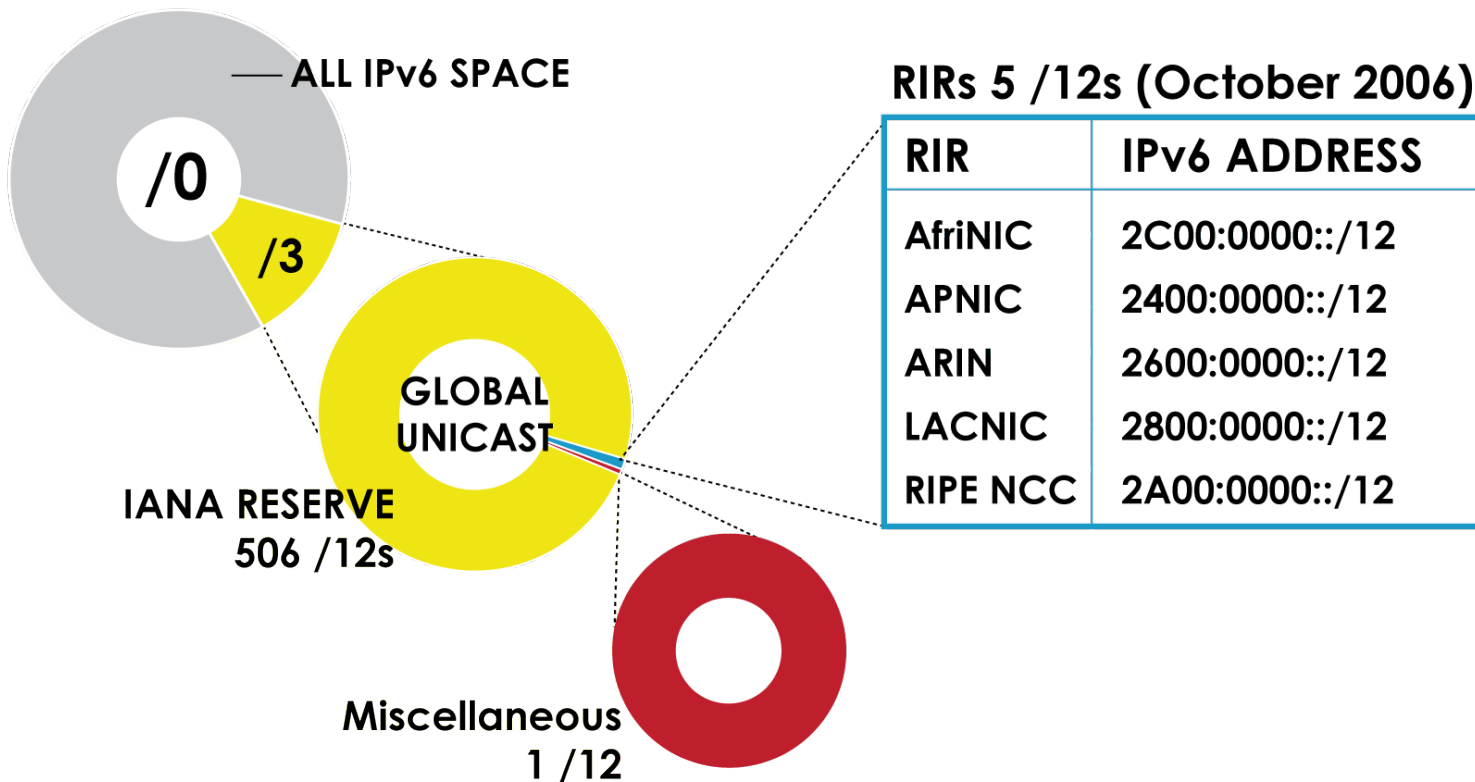

# 4-BYTE ASN ASSIGNMENTS

How many 4-byte ASNs has each RIR assigned by year?

■ **AfriNIC** ■ **APNIC** ■ **ARIN** ■ **LACNIC** ■ **RIPE NCC**

1200 4-byte ASN Assignments

2001:610:240:0-193:0:0:202 62:109:128 195:048:02:03 178:42:02:02 2001:610:240 193:0:0:203 195:048:02:03  
62:109:128 195:048:02:03 2001:610:240 193:0:0:202 62:109:128 195:048:02:03 178:42:02:02 2001:610:240 193:0:0:203  
193:0:0:203 2001:610:240:0-193:0:0:202 62:109:128 195:048:02:03 178:42:02:02 2001:610:240 193:0:0:203  
2001:610:240:0-193:0:0:202 62:109:128 195:048:02:03 178:42:02:02 2001:610:240 193:0:0:203  
Number Resource Organization

# 4-BYTE ASN ASSIGNMENTS

How many total 4-byte ASNs has each RIR assigned?  
(Jan 2007 – Mar 2013)

2001:610:240:0-193.0.0.202 62.109.128 195.048.02.03 178.42.02.02 2001:610:240 193.0.0.203 195.048.02.03  
62.109.128 195.048.02.03 2001:610:240 193.0.0.202 62.109.128 195.048.02.03 178.42.02.02 2001:610:240 193.0.0.203 195.048.02.03  
193.0.0.203 2001:610:240:0-193.0.0.202 62.109.128 195.048.02.03 178.42.02.02 2001:610:240 193.0.0.202  
2001:610:240:0-193.0.0.202 62.109.128 195.048.02.03 178.42.02.02 2001:610:240 193.0.0.203 195.048.02.03  
Number Resource Organization

# IPv6 ADDRESS SPACE

How much has been allocated to the RIRs?

2001:610:240:0-193:0:0:202  
62:109:128-195:048:02:03  
193:0:0:203-2001:610:240:0-193:0:0:202  
2001:610:240:0-193:0:0:202  
Number Resource Organization