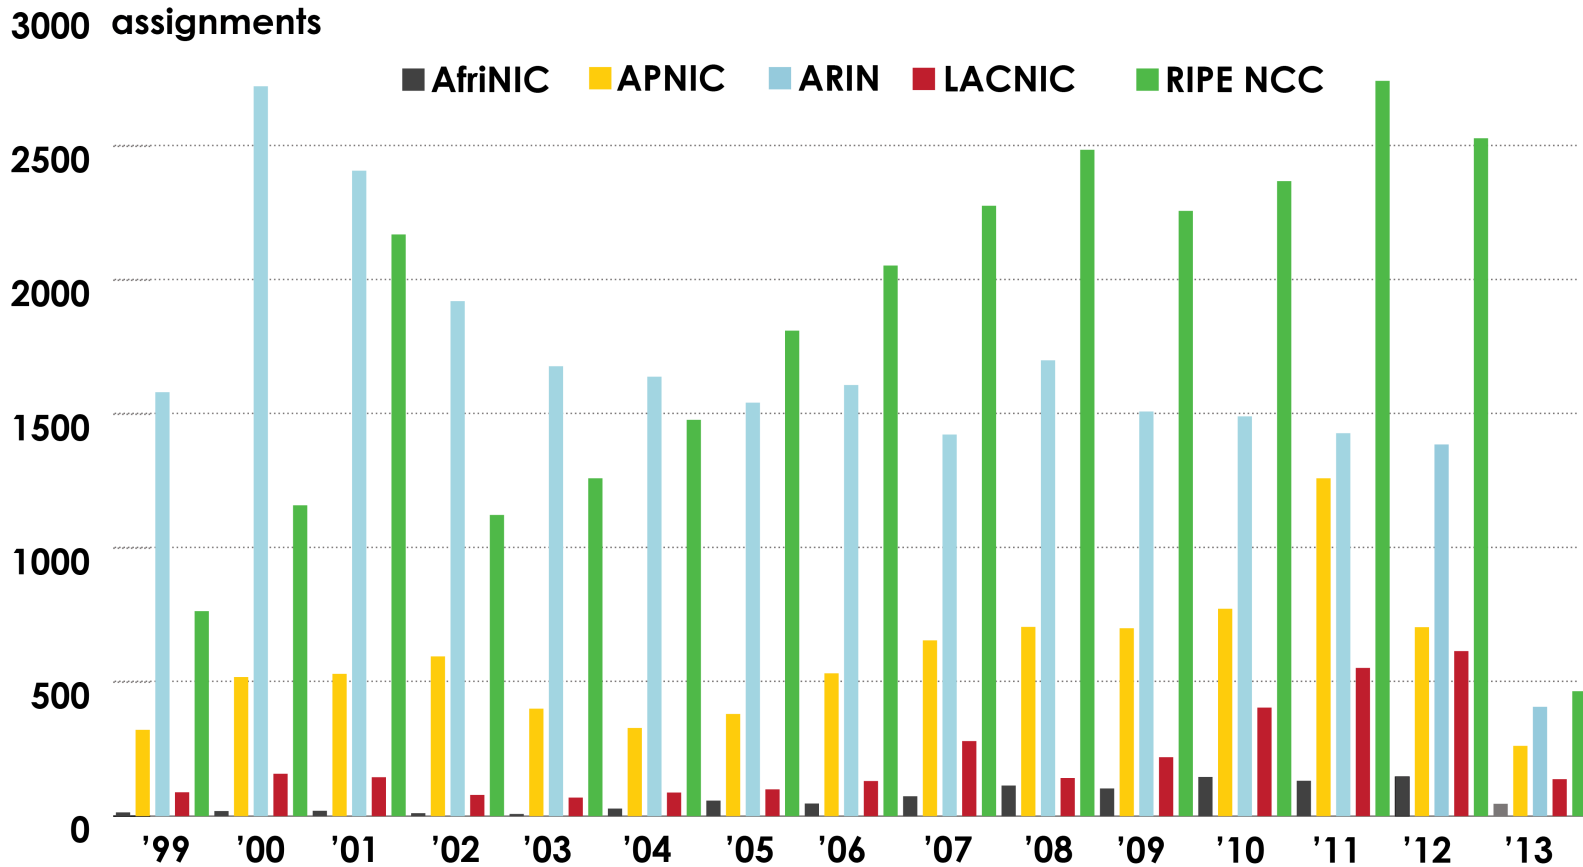

# IPv4 ADDRESS SPACE ISSUED (RIRs TO CUSTOMERS)

In terms of /8s, how much total space has each RIR issued?  
(Jan 1999 – Mar 2013)

2001:610:240:0-193.0.0.202 62.109.128 195.048.02.03 178.12.02.02 2001:610:240 193.0.0.203 195.048.02.03  
62.109.128 195.048.02.03 2001:610:240 193.0.0.202 62.109.128 195.048.02.03 178.12.02.02 2001:610:240 193.0.0.203  
193.0.0.203 2001:610:240:0-193.0.0.202 62.109.128 195.048.02.03 178.12.02.02 2001:610:240 193.0.0.203  
2001:610:240:0-193.0.0.202 62.109.128 195.048.02.03 178.12.02.02 2001:610:240 193.0.0.203 195.048.02.03  
Number Resource Organization

# ASN ASSIGNMENTS (RIRs TO CUSTOMERS)

How many ASNs has each RIR assigned by year?

2001:610:240:0-1933:0:0:202 62:109:128 195:048:02:03 178:12:02:02 2001:610:240 193:0:0:203 195:048:02:03  
 62:109:128 195:048:02:03 193:0:0:202 2001:610:240 193:0:0:203 2001:610:240 193:0:0:202  
 193:0:0:203 2001:610:240:0-193:0:0:202 62:109:128 195:048:02:03 178:12:02:02 2001:610:240 193:0:0:203  
 2001:610:240:0-193:0:0:202 62:109:128 195:048:02:03 178:12:02:02 2001:610:240 193:0:0:203  
 2001:610:240:0-193:0:0:202 62:109:128 195:048:02:03 178:12:02:02 2001:610:240 193:0:0:203  
 Number Resource Organization