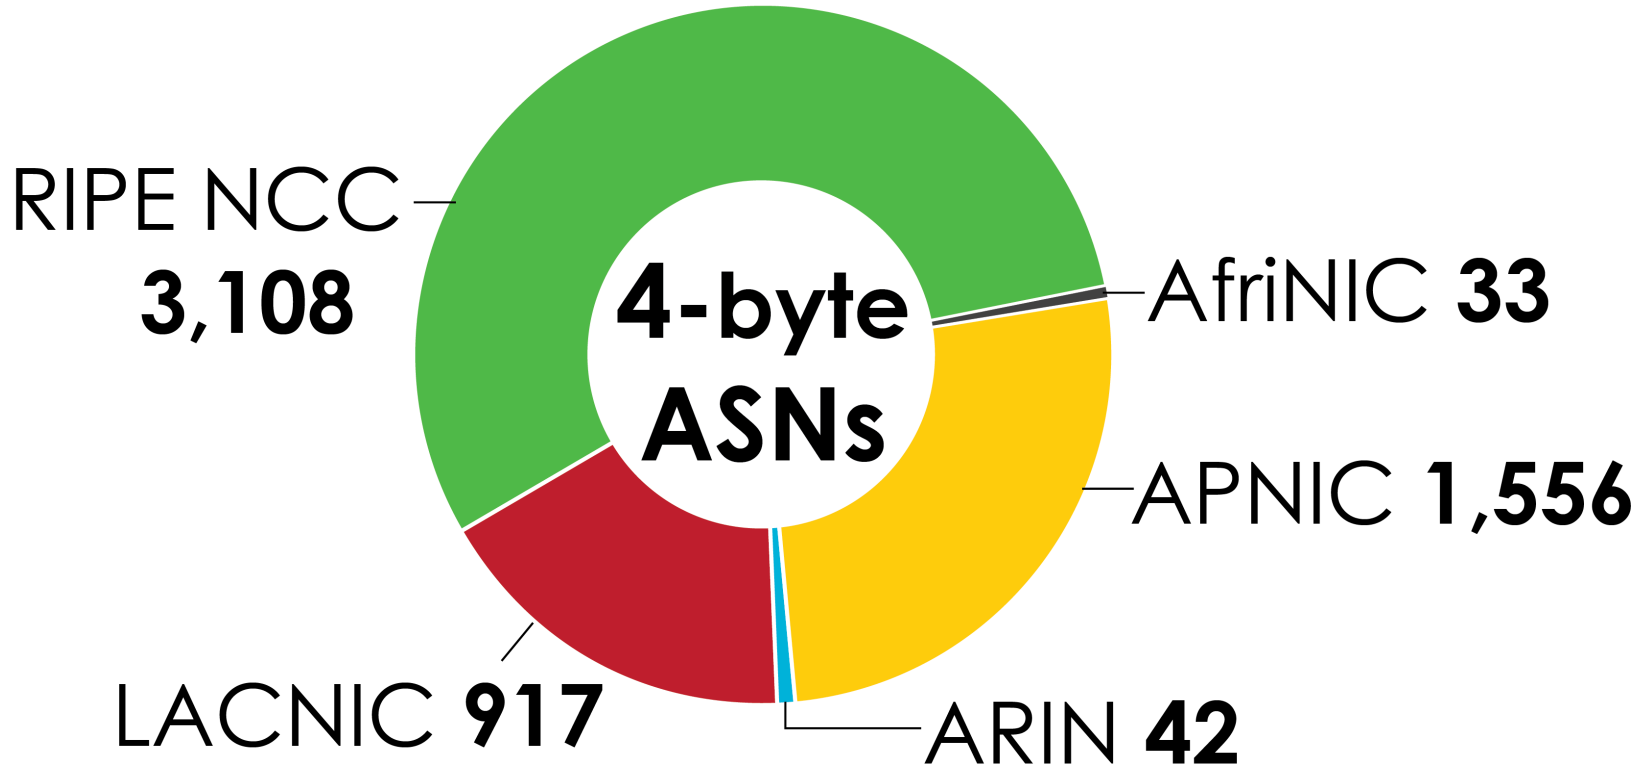

4-BYTE ASN ASSIGNMENTS

How many total 4-byte ASNs has each RIR assigned?
(Jan 2007 – Mar 2013)