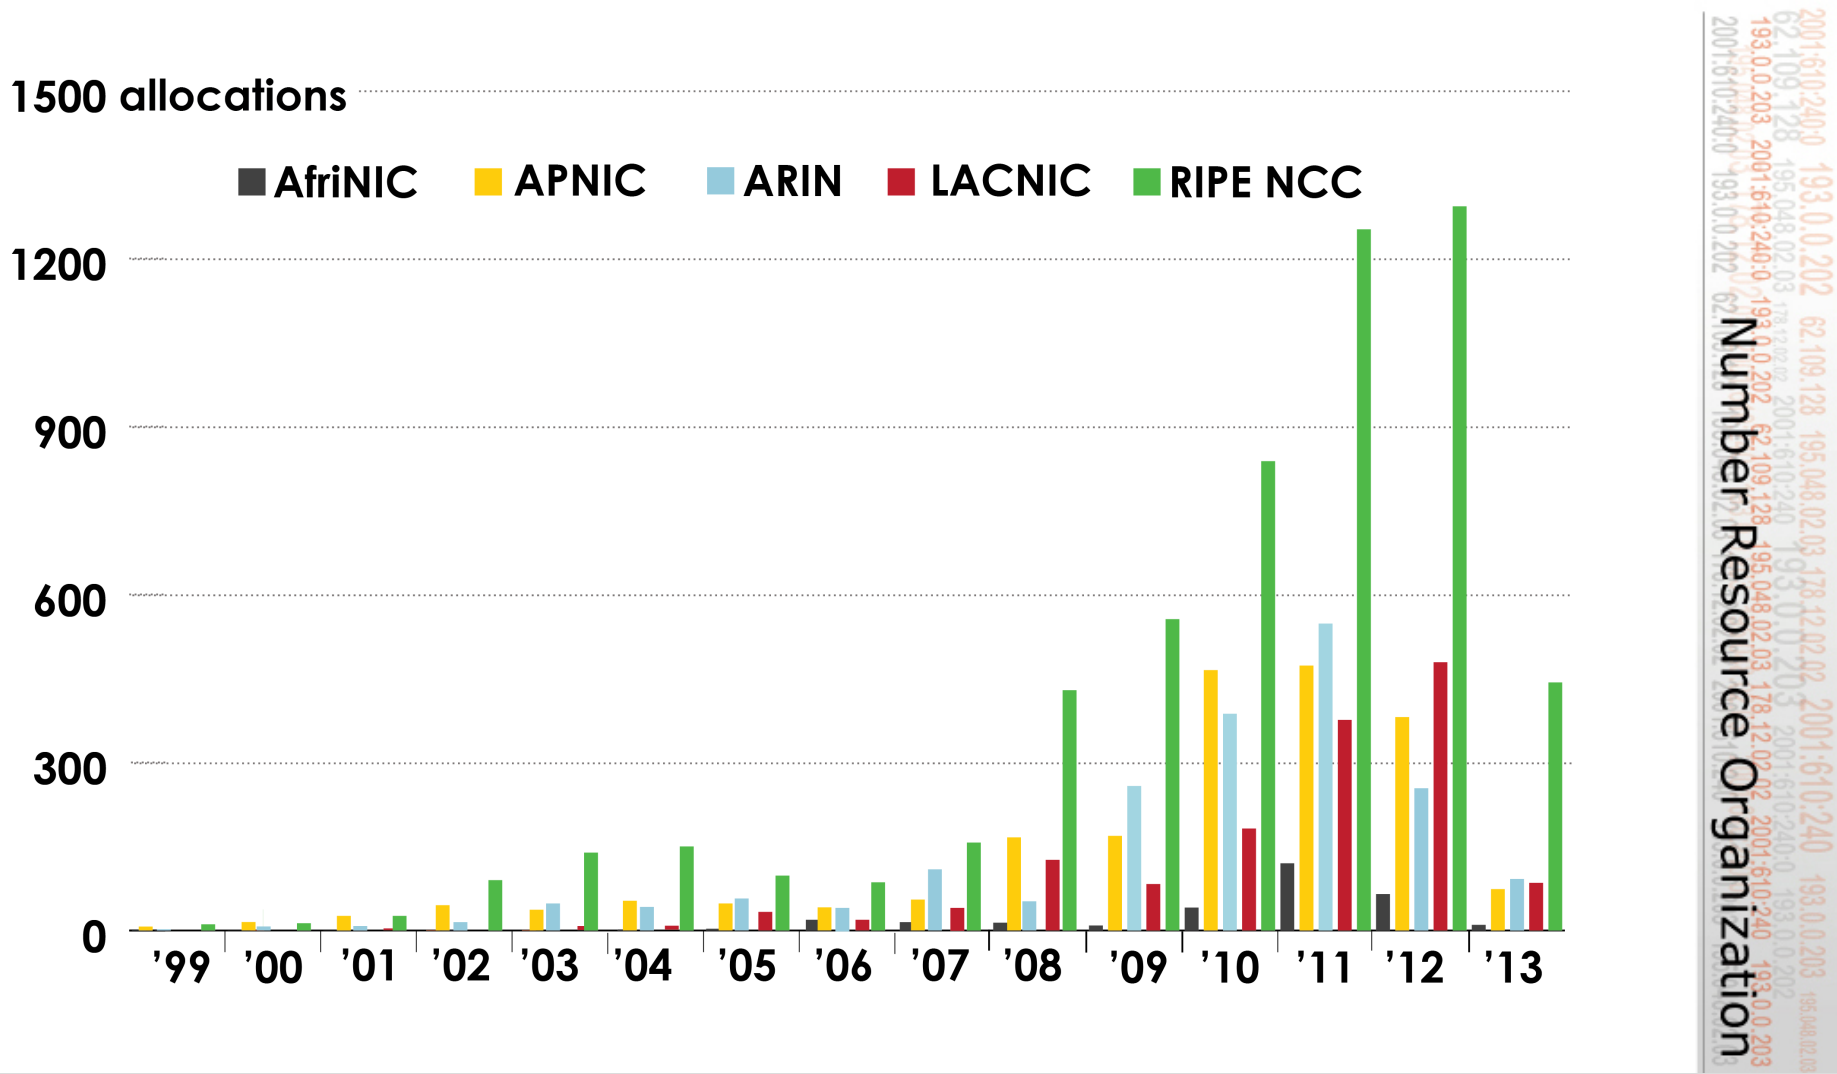

# IPv6 ADDRESS SPACE

How much has been allocated to the RIRs?

2001:610:240:0-193:0:0:202  
62:109:128-195:048:02:03  
193:0:0:203-2001:610:240:0-193:0:0:202  
2001:610:240:0-193:0:0:202  
Number Resource Organization

# IPv6 ALLOCATIONS (RIRs TO LIRs/ISPs)

How many allocations have been made by each RIR by year?

Number Resource Organization

# IPv6 ALLOCATIONS (RIRs TO LIRs/ISPs)

How many total allocations have been made by each RIR?  
(Jan 1999 – Mar 2013)

2001:610:240:0-193:0:0:202  
62:109:128  
193:0:0:203  
2001:610:240:0-193:0:0:202  
2001:610:240:0  
62:109:128  
195:048:02:03  
193:0:0:203  
2001:610:240:0  
193:0:0:202  
62:109:128  
195:048:02:03  
178:12:02:02  
2001:610:240  
193:0:0:203  
2001:610:240:0  
193:0:0:202  
62:109:128  
195:048:02:03  
178:12:02:02  
2001:610:240  
193:0:0:203  
195:048:02:03  
Number Resource Organization