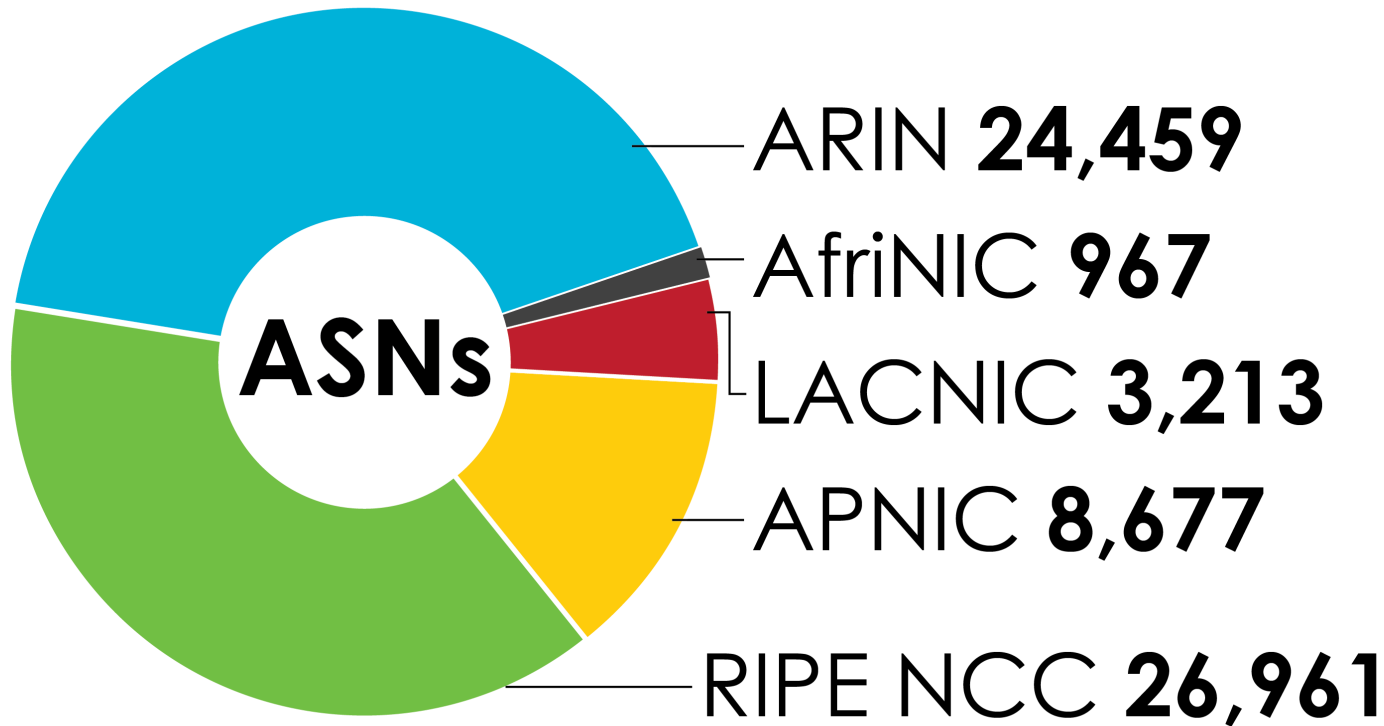

# ASN ASSIGNMENTS (RIRs TO CUSTOMERS)

How many ASNs has each RIR assigned by year?

2001:610:240:0-1933:0:0:202 62:109:128 195:048:02:03 178:12:02:02 2001:610:240 193:0:0:203 195:048:02:03  
 62:109:128 195:048:02:03 193:0:0:202 2001:610:240 193:0:0:203 2001:610:240 193:0:0:202  
 193:0:0:203 2001:610:240:0-193:0:0:202 62:109:128 195:048:02:03 178:12:02:02 2001:610:240 193:0:0:203  
 2001:610:240:0-193:0:0:202 62:109:128 195:048:02:03 178:12:02:02 2001:610:240 193:0:0:203  
 2001:610:240:0-193:0:0:202 62:109:128 195:048:02:03 178:12:02:02 2001:610:240 193:0:0:203  
 Number Resource Organization

# ASN ASSIGNMENTS (RIRs TO CUSTOMERS)

How many total ASNs has each RIR assigned?  
(Jan 1999 – Mar 2013)

2001:610:240:0-1933:0:0:202 62:109:128 195:048:02:03 178:42:02:02 2001:610:240 193:0:0:203 195:048:02:03  
62:109:128 195:048:02:03 2001:610:240 193:0:0:202 62:109:128 195:048:02:03 178:42:02:02 2001:610:240 193:0:0:203  
193:0:0:203 2001:610:240:0-1933:0:0:202 62:109:128 195:048:02:03 178:42:02:02 2001:610:240 193:0:0:203  
2001:610:240:0-1933:0:0:202 62:109:128 195:048:02:03 178:42:02:02 2001:610:240 193:0:0:203  
2001:610:240:0-1933:0:0:202 62:109:128 195:048:02:03 178:42:02:02 2001:610:240 193:0:0:203  
Number Resource Organization