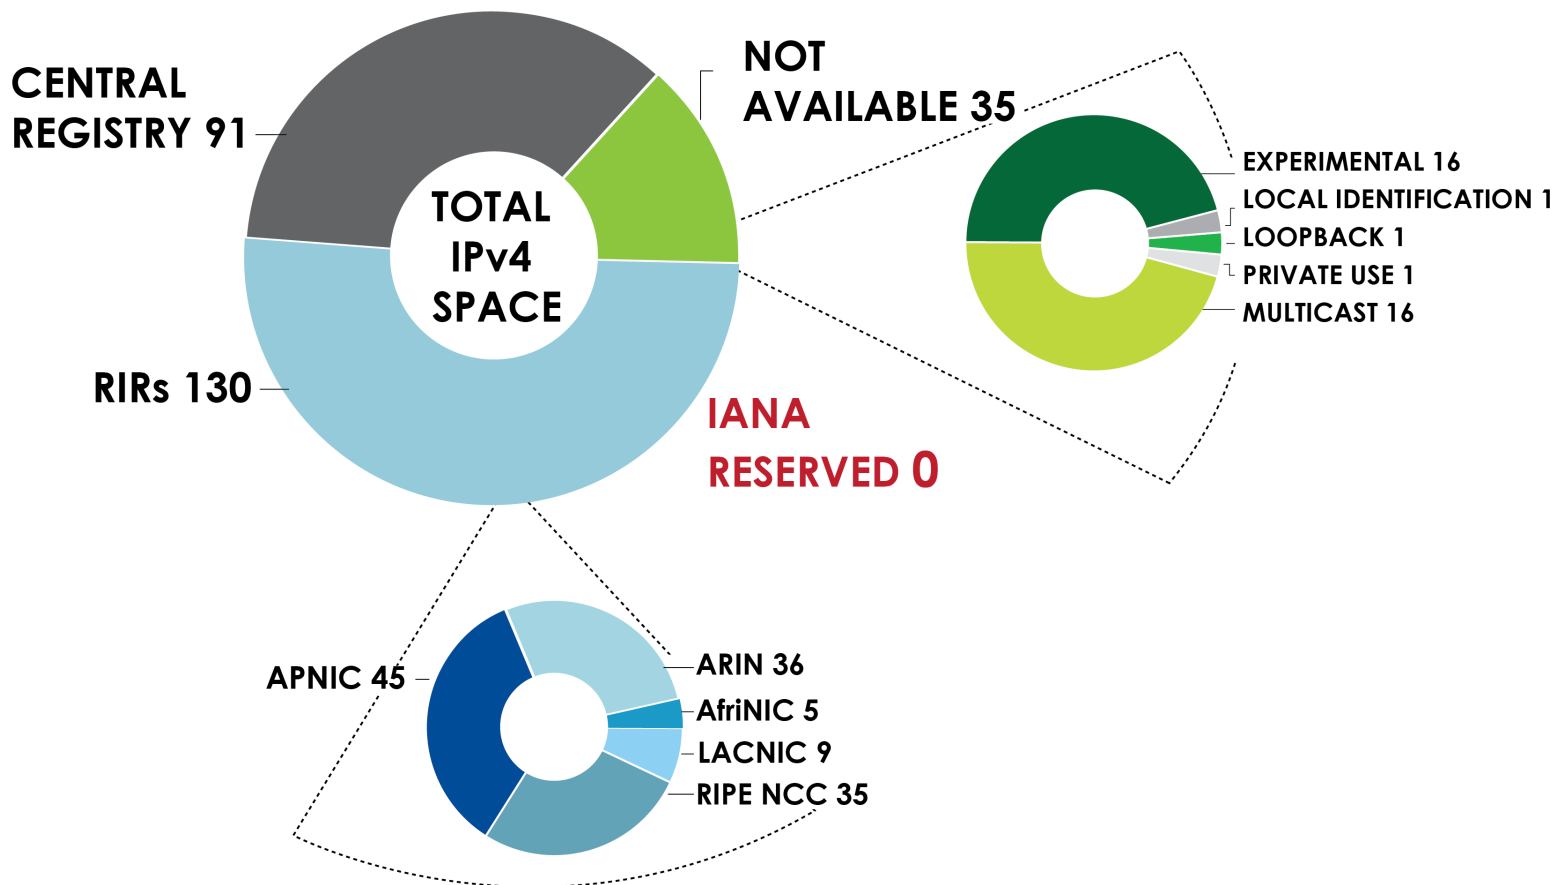

IPv4 ADDRESS SPACE

What is the status of each of the 256 /8s?

STATUS OF 256 /8s IPv4 ADDRESS SPACE

2001:610:240:0-193:0:0:202 62:109:128 195:048:02:03 178:12:02:02 2001:610:240 193:0:0:203 195:048:02:03
62:109:128 195:048:02:03 2001:610:240 193:0:0:202 62:109:128 195:048:02:03 178:12:02:02 2001:610:240-193:0:0:203
193:0:0:203 2001:610:240:0-193:0:0:202 62:109:128 195:048:02:03 178:12:02:02 2001:610:240 193:0:0:203
2001:610:240:0-193:0:0:202 62:109:128 195:048:02:03 178:12:02:02 2001:610:240-193:0:0:202
Number Resource Organization