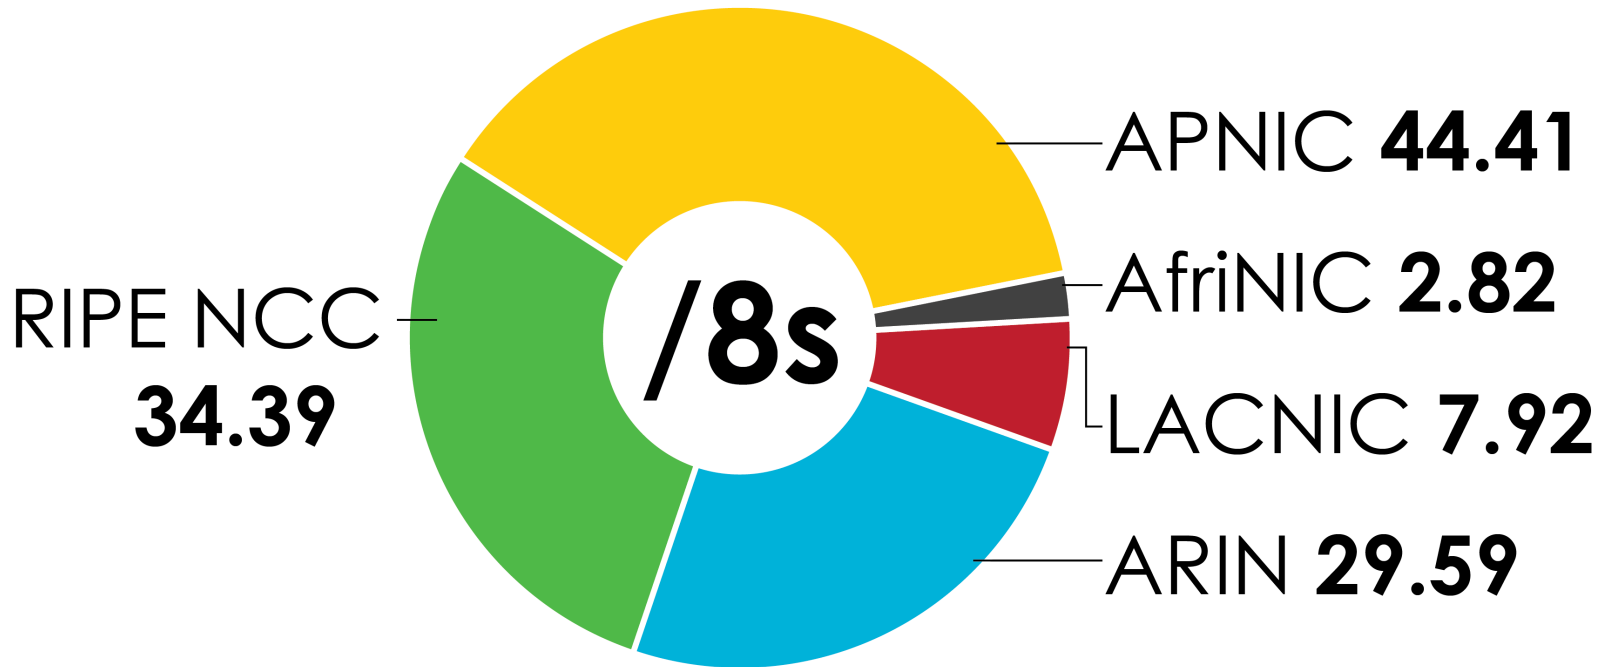

# IPv4 ADDRESS SPACE ISSUED (RIRs TO CUSTOMERS)

In terms of /8s, how much total space has each RIR issued?  
(Jan 1999 – Mar 2013)

2001:610:240:0-193.0.0.202 62.109.128 195.048.02.03 178.12.02.02 2001:610:240 193.0.0.203 195.048.02.03  
62.109.128 195.048.02.03 2001:610:240 193.0.0.202 62.109.128 195.048.02.03 178.12.02.02 2001:610:240 193.0.0.203  
193.0.0.203 2001:610:240:0-193.0.0.202 62.109.128 195.048.02.03 178.12.02.02 2001:610:240 193.0.0.203  
2001:610:240:0-193.0.0.202 62.109.128 195.048.02.03 178.12.02.02 2001:610:240 193.0.0.203 195.048.02.03  
Number Resource Organization