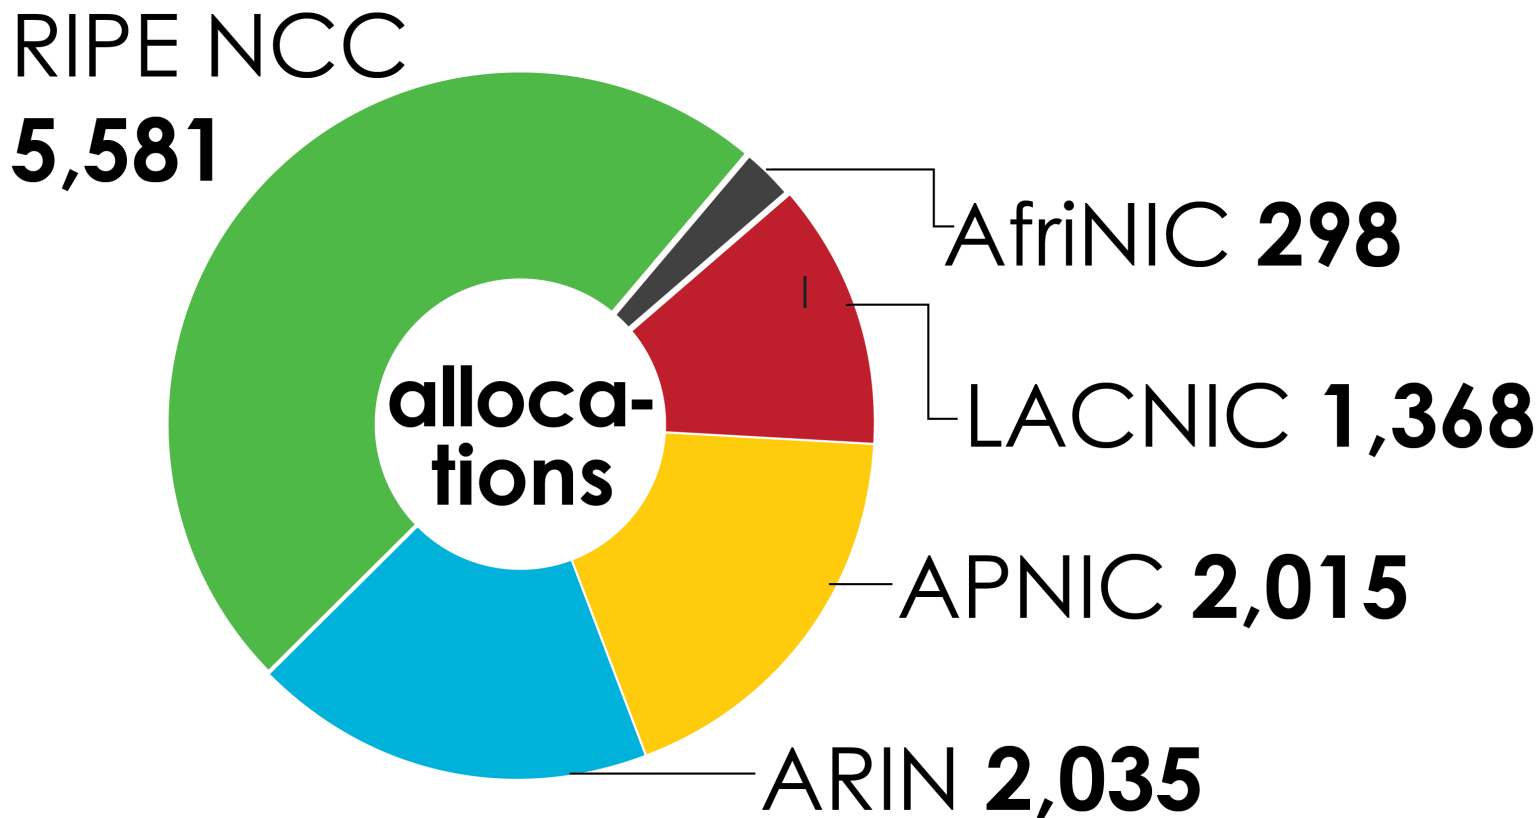

# IPv6 ADDRESS SPACE

How much has been allocated to the RIRs?

2001:610:240:0-193:0:0:202  
62:109:128-195:048:02:03  
193:0:0:203-2001:610:240:0-193:0:0:202  
2001:610:240:0-193:0:0:202  
Number Resource Organization

# IPv6 ALLOCATIONS (RIRs TO LIRs/ISPs)

How many allocations have been made by each RIR by year?

Number Resource Organization

# IPv6 ALLOCATIONS (RIRs TO LIRs/ISPs)

How many total allocations have been made by each RIR?  
(Jan 1999 – Mar 2013)

2001:610:240:0-193:0:0:202  
62:109:128  
193:0:0:203  
2001:610:240:0-193:0:0:202  
2001:610:240:0  
62:109:128  
195:048:02:03  
193:0:0:203  
2001:610:240:0  
193:0:0:202  
62:109:128  
195:048:02:03  
178:12:02:02  
2001:610:240  
193:0:0:203  
2001:610:240:0  
193:0:0:202  
62:109:128  
195:048:02:03  
178:12:02:02  
2001:610:240  
193:0:0:203  
195:048:02:03  
Number Resource Organization

# IPv6 ASSIGNMENTS (RIRs TO END-USERS)

How many total assignments have been made by each RIR?  
(Jan 2002 – Mar 2013)