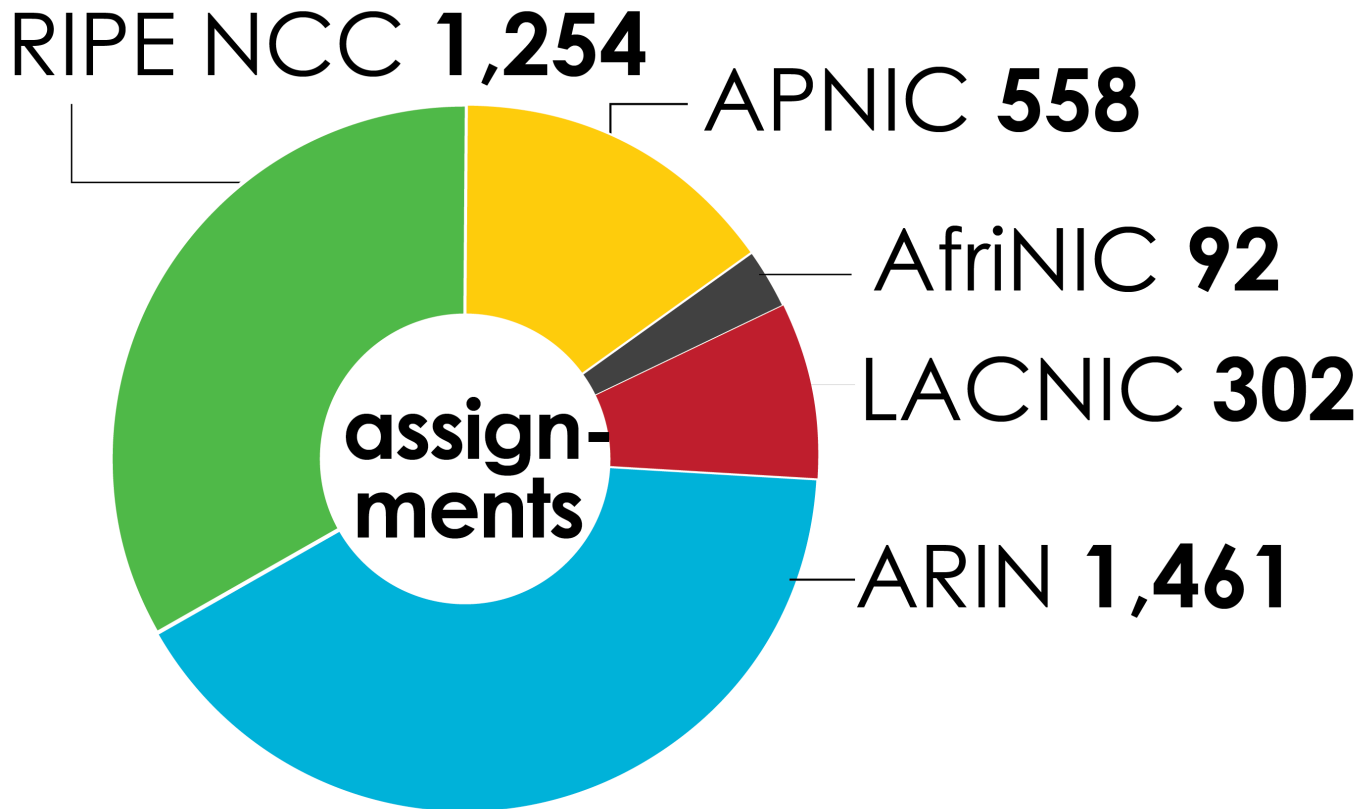

# IPv6 ALLOCATIONS (RIRs TO LIRs/ISPs)

How many allocations have been made by each RIR by year?

Number Resource Organization

# IPv6 ALLOCATIONS (RIRs TO LIRs/ISPs)

How many total allocations have been made by each RIR?  
(Jan 1999 – Mar 2013)

2001:610:240:0-193:0:0:202  
62:109:128  
193:0:0:203  
2001:610:240:0-193:0:0:202  
2001:610:240:0  
62:109:128  
195:048:02:03  
193:0:0:203  
2001:610:240:0  
193:0:0:202  
62:109:128  
195:048:02:03  
178:12:02:02  
2001:610:240  
193:0:0:203  
2001:610:240:0  
193:0:0:202  
62:109:128  
195:048:02:03  
178:12:02:02  
2001:610:240  
193:0:0:203  
195:048:02:03  
Number Resource Organization

# IPv6 ASSIGNMENTS (RIRs TO END-USERS)

How many total assignments have been made by each RIR?  
(Jan 2002 – Mar 2013)