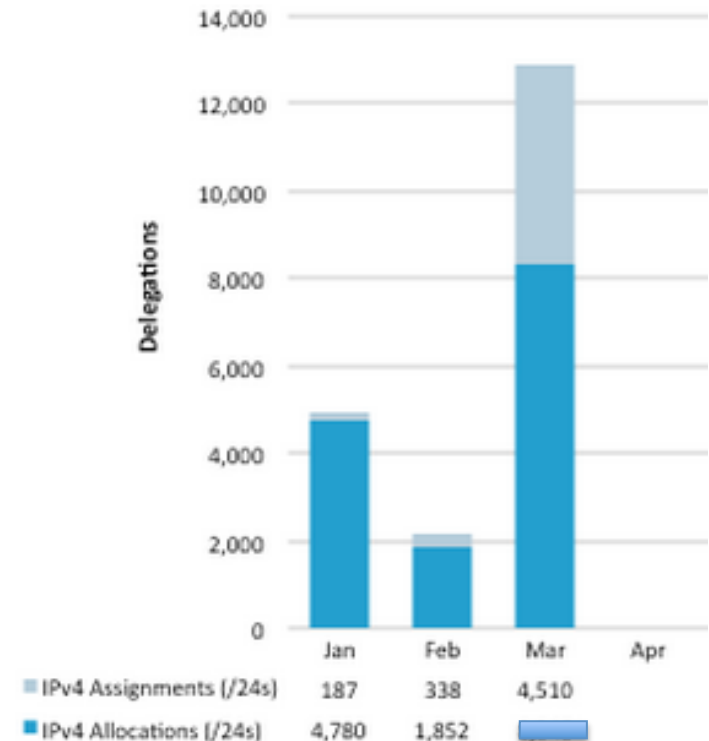

Data points of Interest: Q1

- 4,399 ARIN members
- 7,268 file changes on www.arin.net
- 13 events since January, 19+ in our future (doesn't include IG)
- 394 tweets out; 276 were retweeted
- 5 new Suggestions, 3 Community Consultations
- 2 NRPM updates, 1 PDP, 1 PPC, 2 proposals

Raise your hand when you have the answer:

In what two cities are we holding ARIN on the Road events next month?

Raise your hand when you have the answer:

What is the deadline to make sure your organization, as a member, has an eligible Designated Member Representative to vote in this year's elections?

Raise your hand when you have the answer:

How many IPv4 /24s did ARIN allocate in March 2013?

2013 IPv4 Delegations Issued By ARIN
(listed in /24s)

Raise your hand when you have the answer:

What is the next event we have listed in our Internet Governance section?