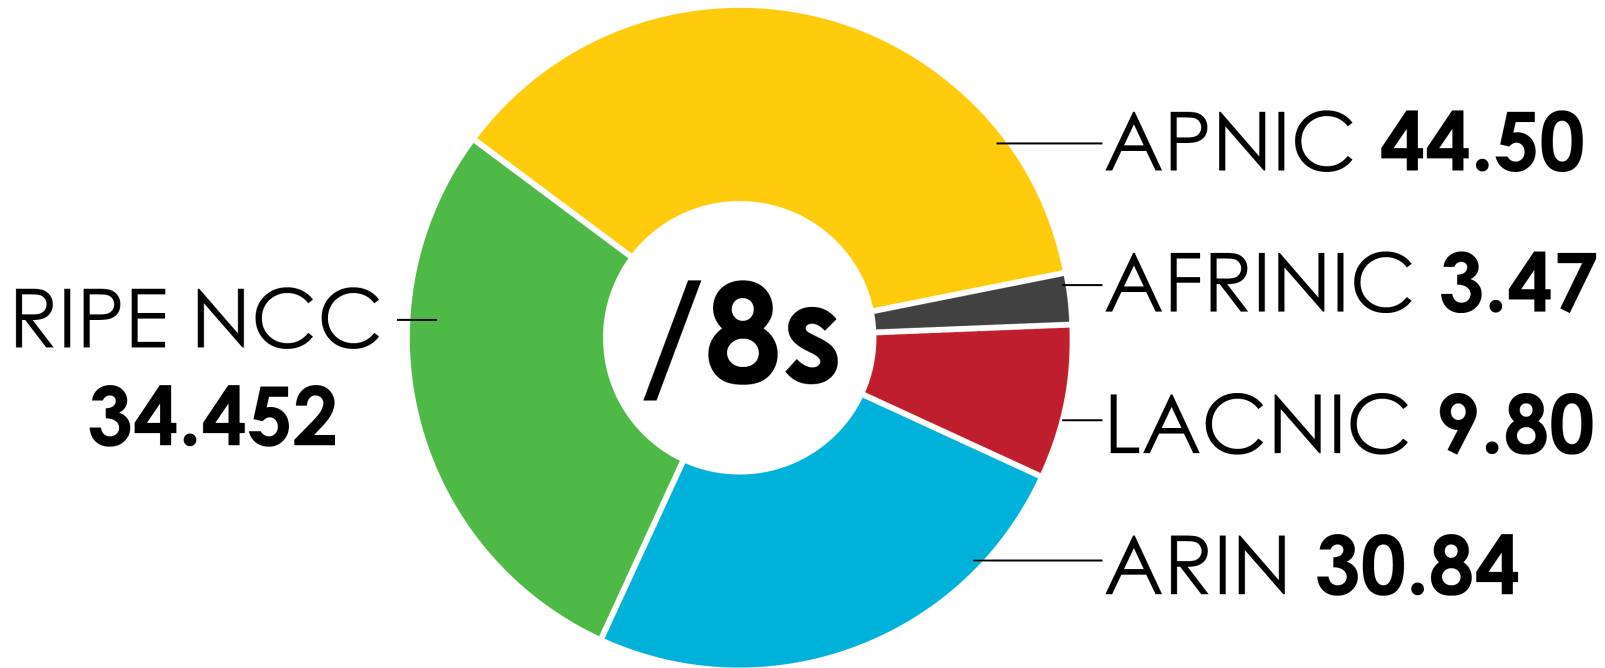

IPv4 ADDRESS SPACE ISSUED (RIRs TO CUSTOMERS)

In terms of /8s, how much total space has each RIR issued?
(Jan 1999 – Mar 2014)

2001:610:240:0-193:0:0:202
62:109:128-195:048:02:03
193:0:0:203 2001:610:240:0-199:0:0:202
2001:610:240:0-193:0:0:202 62:109:128-195:048:02:03
193:0:0:203 2001:610:240:0-199:0:0:202 62:109:128-195:048:02:03
178:12:02:02 2001:610:240
193:0:0:203 195:048:02:03
193:0:0:203
Number Resource Organization