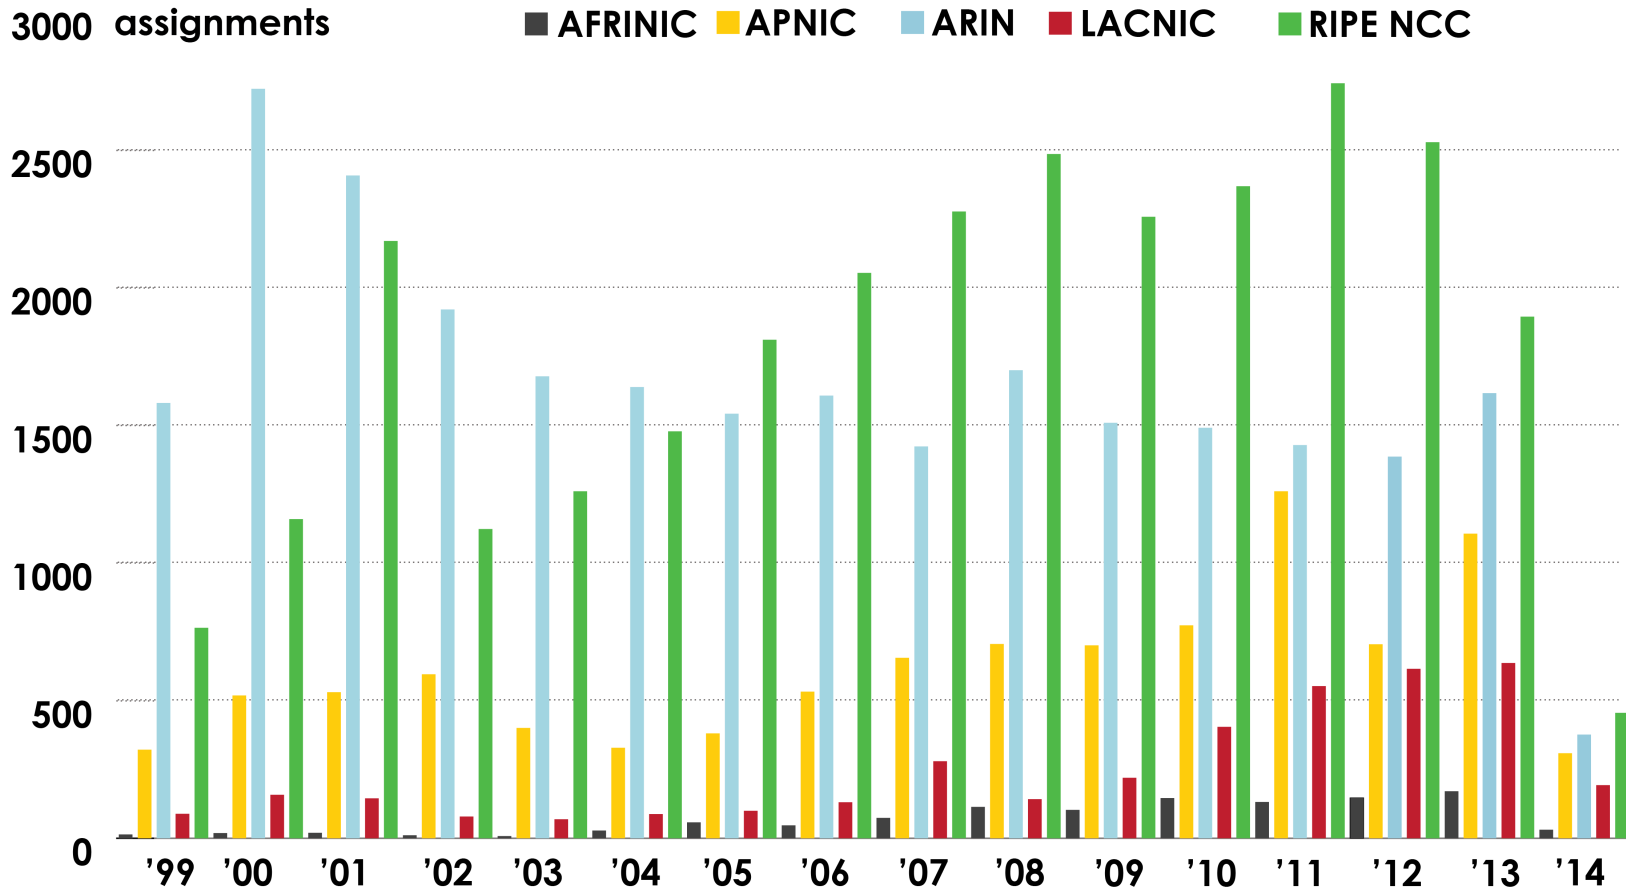

IPv4 ADDRESS SPACE ISSUED (RIRs TO CUSTOMERS)

In terms of /8s, how much total space has each RIR issued?
(Jan 1999 – Mar 2014)

2001:610:240:0-193:0:0:202
62:109:128-195:048:02:03
193:0:0:203 2001:610:240:0-199:0:0:202
2001:610:240:0-193:0:0:202 62:109:128-195:048:02:03
193:0:0:203 2001:610:240:0-199:0:0:202 62:109:128-195:048:02:03
178:12:02:02 2001:610:240
193:0:0:203 195:048:02:03
193:0:0:203
Number Resource Organization

ASN ASSIGNMENTS (RIRs TO CUSTOMERS)

How many ASNs has each RIR assigned by year?

2001:610:240:0-1933:0:0:202 62:109:128:195:048:02:03 178:12:02:02 2001:610:240 1933:0:0:203 195:048:02:03
62:109:128:195:048:02:03 2001:610:240 1933:0:0:202 62:109:128:195:048:02:03 178:12:02:02 2001:610:240 1933:0:0:203
1933:0:0:203 2001:610:240:0-1933:0:0:202 62:109:128:195:048:02:03 178:12:02:02 2001:610:240 1933:0:0:203
2001:610:240:0-1933:0:0:202 62:109:128:195:048:02:03 178:12:02:02 2001:610:240 1933:0:0:203
Number Resource Organization