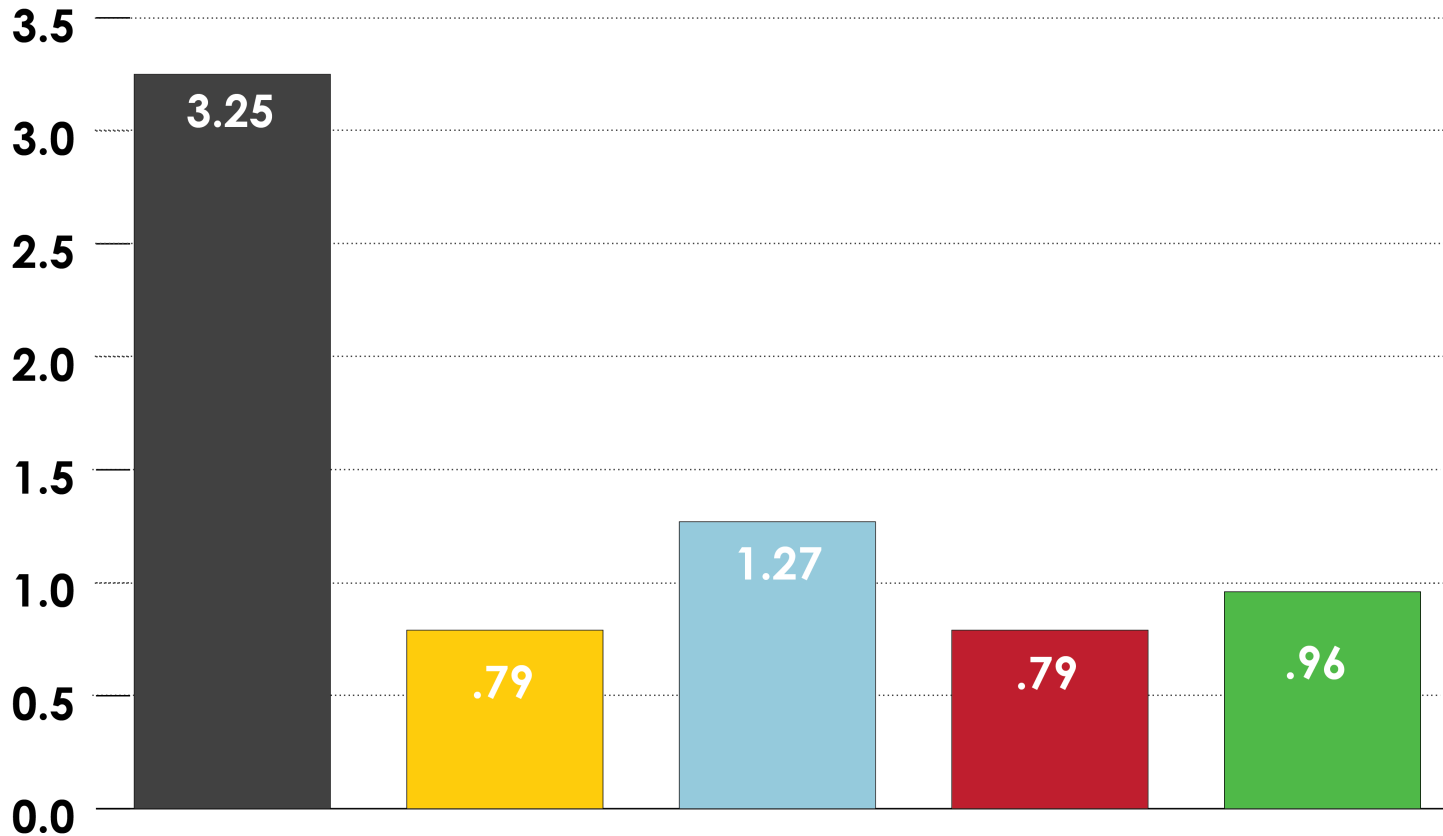

AVAILABLE IPv4 /8s IN EACH RIR

■ AFRINIC ■ APNIC ■ ARIN ■ LACNIC ■ RIPE NCC

Number Resource Organization