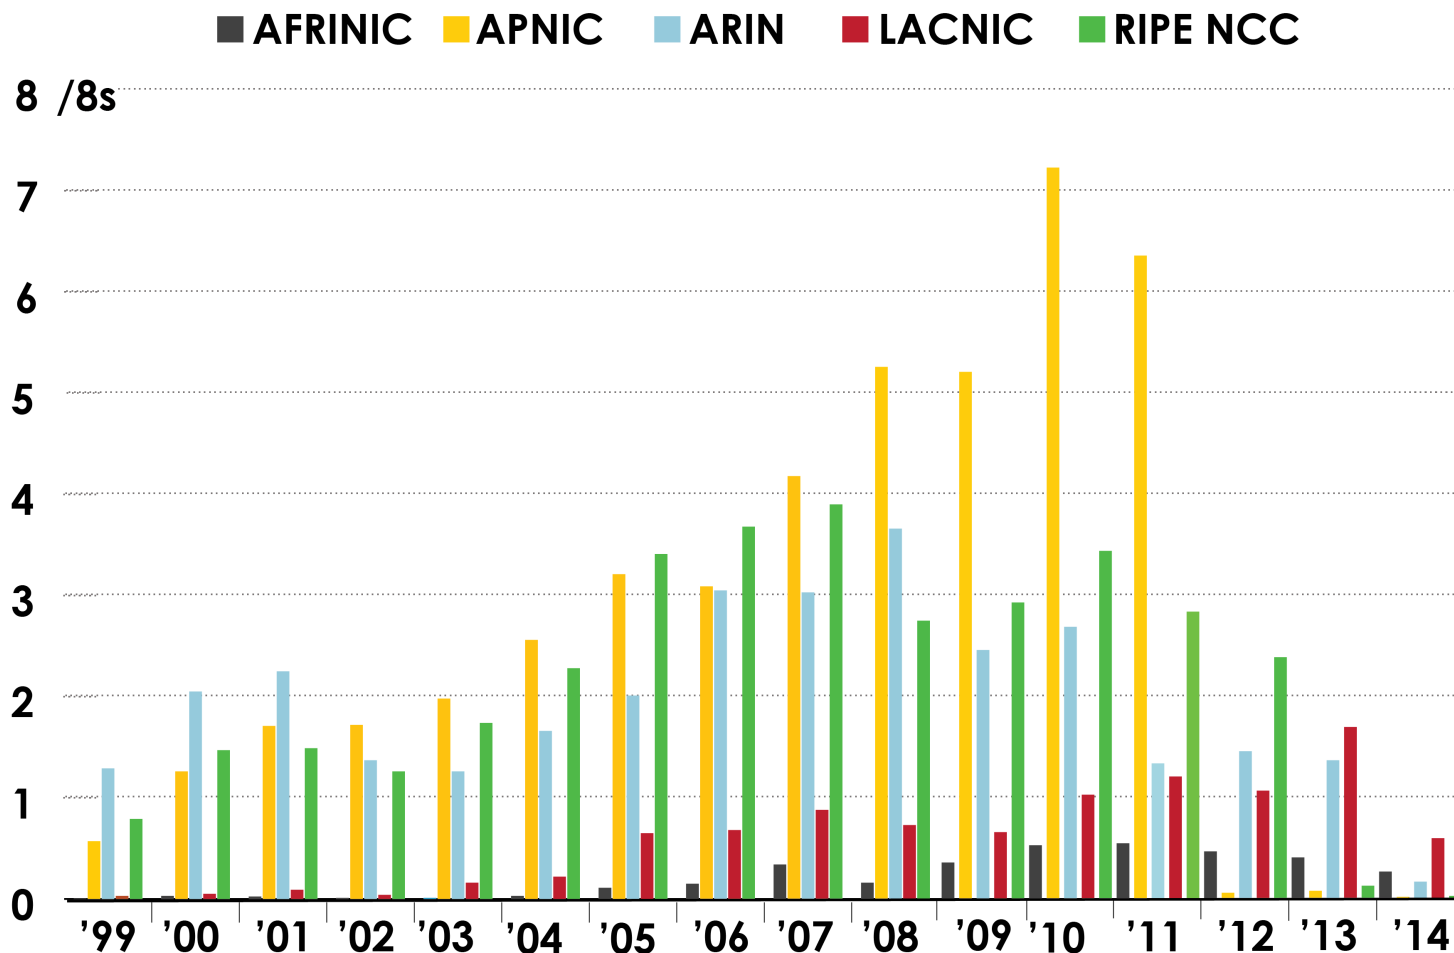

AVAILABLE IPv4 /8s IN EACH RIR

■ AFRINIC ■ APNIC ■ ARIN ■ LACNIC ■ RIPE NCC

Number Resource Organization

IPv4 ADDRESS SPACE ISSUED (RIRs TO CUSTOMERS)

In terms of /8s, how much space did each RIR issue by year?

Number Resource Organization

1993.0.0.203 1995.048.02.03 1999.0.0.202 2001.610.240.0 1993.0.0.202 62.109.128 195.048.02.03 178.12.02.02 2001.610.240.0 193.0.0.203 2001.610.240.0 1993.0.0.202 62.109.128 195.048.02.03 178.12.02.02 2001.610.240.0 193.0.0.203 2001.610.240.0 1993.0.0.202 62.109.128 195.048.02.03 178.12.02.02 2001.610.240.0 193.0.0.203 2001.610.240.0 1993.0.0.202 62.109.128 195.048.02.03 178.12.02.02 2001.610.240.0 193.0.0.203