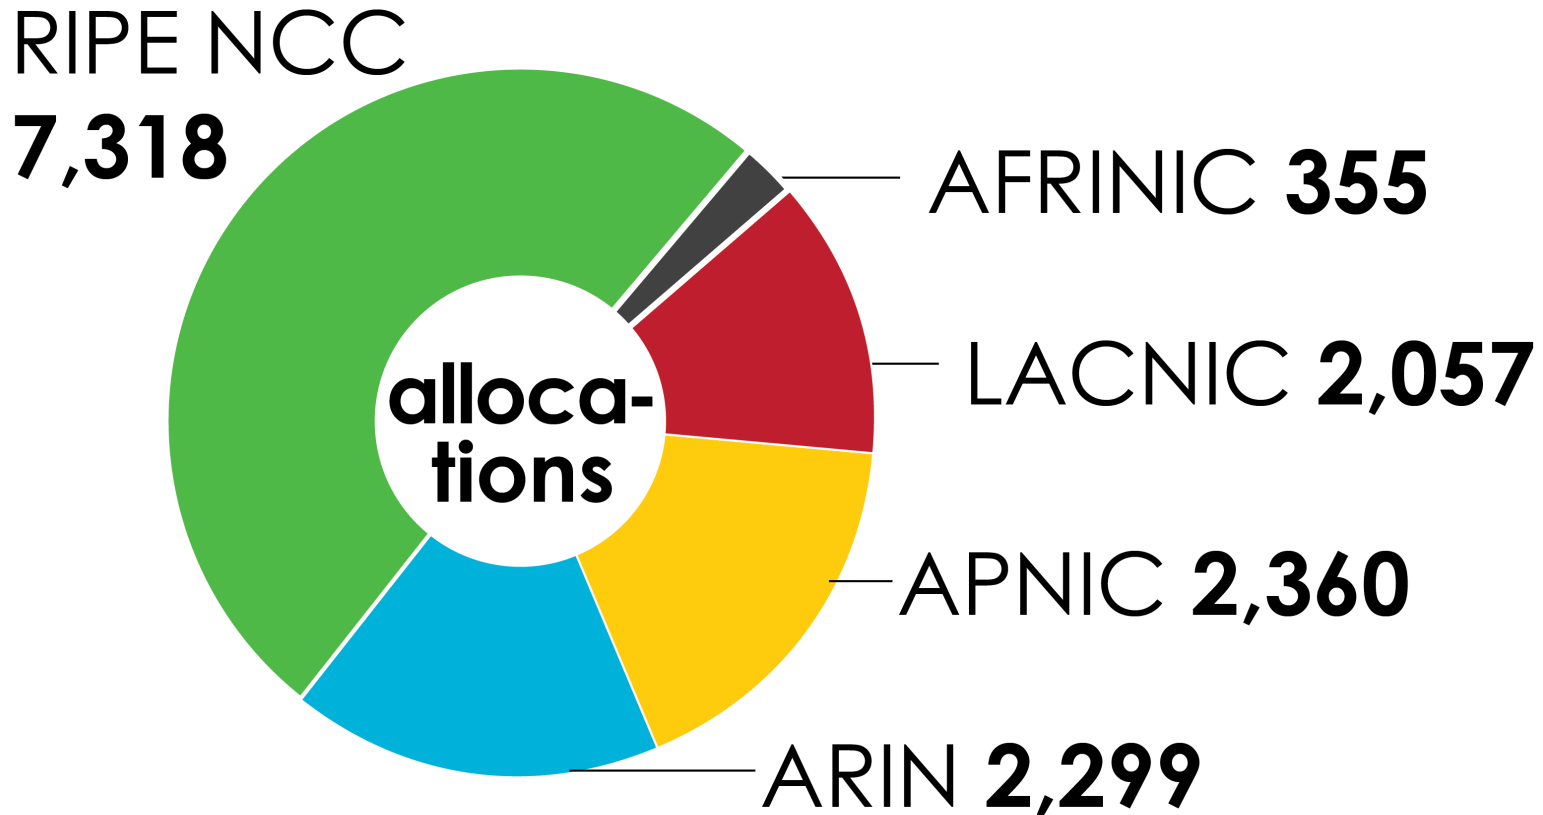

4-BYTE ASN ASSIGNMENTS

How many total 4-byte ASNs has each RIR assigned?
(Jan 2007 – Mar 2014)

2001:610:240:0-193:0:0:202 62:109:128 195:048:02:03 178:42:02:02 2001:610:240 193:0:0:203 195:048:02:03
62:109:128 195:048:02:03 2001:610:240 193:0:0:202 62:109:128 195:048:02:03 178:42:02:02 2001:610:240 193:0:0:203
193:0:0:203 2001:610:240:0-193:0:0:202 62:109:128 195:048:02:03 178:42:02:02 2001:610:240 193:0:0:203
2001:610:240:0-193:0:0:202 62:109:128 195:048:02:03 178:42:02:02 2001:610:240 193:0:0:203
2001:610:240:0-193:0:0:202 62:109:128 195:048:02:03 178:42:02:02 2001:610:240 193:0:0:203
Number Resource Organization

IPv6 ADDRESS SPACE

How much has been allocated to the RIRs?

IPv6 ALLOCATIONS (RIRs TO LIRs/ISPs)

How many total allocations have been made by each RIR?
(Jan 1999 – Mar 2014)

2001:610:240:0-193:0:0:202 62:109:128 195:048:02:03 178:12:02:02 2001:610:240 193:0:0:203 195:048:02:03
62:109:128 195:048:02:03 2001:610:240 193:0:0:202 62:109:128 195:048:02:03 178:12:02:02 2001:610:240 193:0:0:203
193:0:0:203 2001:610:240:0-193:0:0:202 62:109:128 195:048:02:03 178:12:02:02 2001:610:240 193:0:0:203
2001:610:240:0-193:0:0:202 62:109:128 195:048:02:03 178:12:02:02 2001:610:240 193:0:0:203
Number Resource Organization