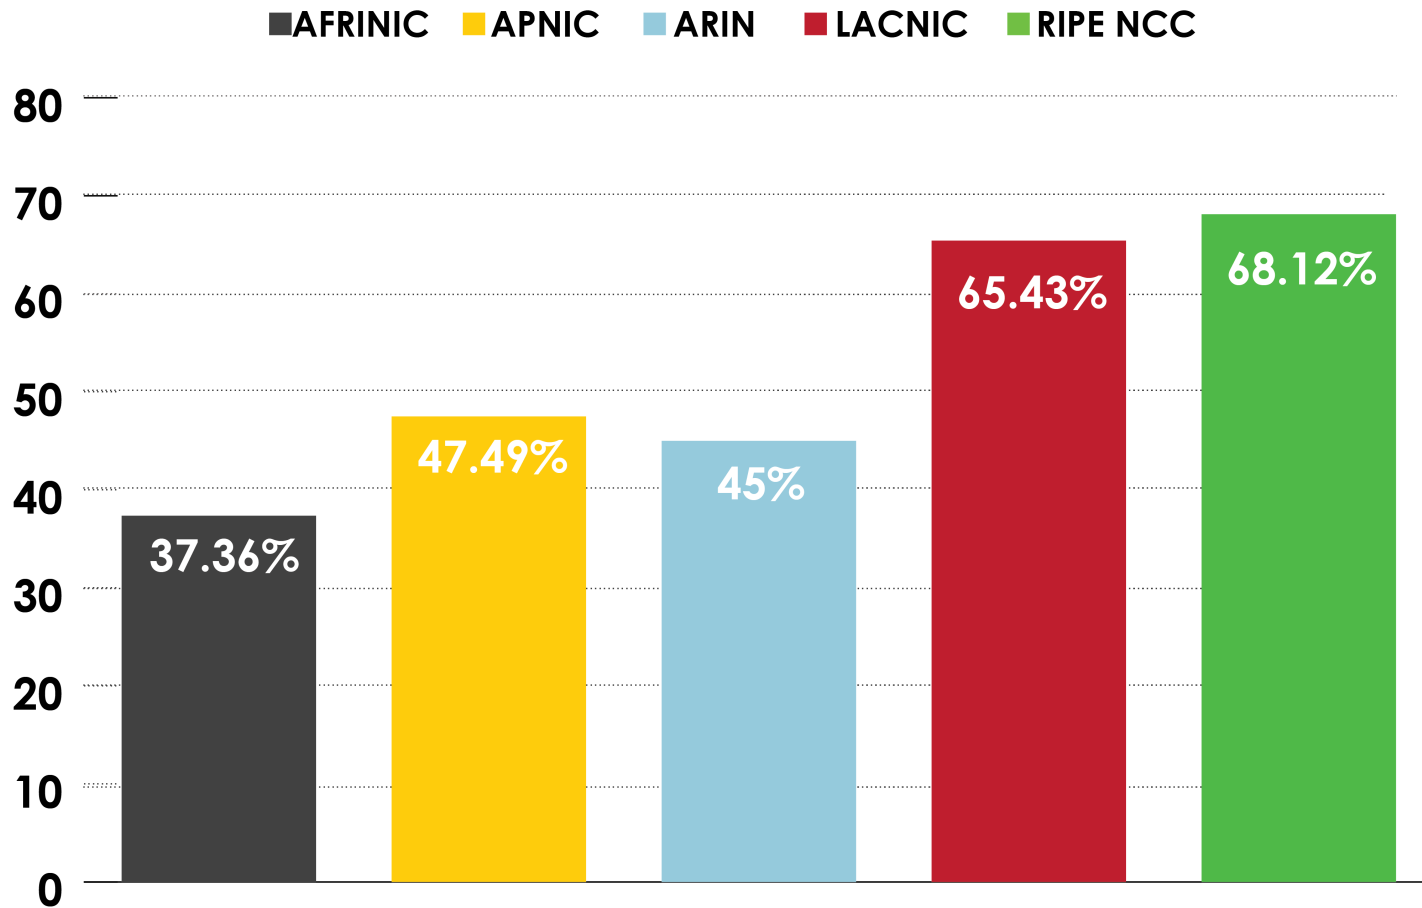

IPv6 ASSIGNMENTS RIRS TO END-USERS

How many assignments have been made by each RIR by year?

2001:610:240:0-193:0:0:202
62:109:128-195:048:02:03
193:0:0:203 2001:610:240:0-193:0:0:202
2001:610:240:0-193:0:0:202
Number Resource Organization

IPv6 ASSIGNMENTS (RIRs TO END-USERS)

How many total assignments have been made by each RIR?
(Jan 2002 – Mar 2014)

2001:610:240:0-193.0.0.202 62.109.128 195.048.02.03 178.42.02.02 2001:610:240 193.0.0.203 195.048.02.03
62.109.128 195.048.02.03 2001:610:240 193.0.0.202 62.109.128 195.048.02.03 178.42.02.02 2001:610:240 193.0.0.203
193.0.0.203 2001:610:240:0-193.0.0.202 62.109.128 195.048.02.03 178.42.02.02 2001:610:240 193.0.0.203
2001:610:240:0-193.0.0.202 62.109.128 195.048.02.03 178.42.02.02 2001:610:240 193.0.0.203
Number Resource Organization

PERCENTAGE OF MEMBERS WITH BOTH IPv4 AND IPv6 IN EACH RIR

2001:610:240:0 193.0.0.202 62.109.128 195.048.02.03 178.12.02.02 2001:610:240 193.0.0.203 195.048.02.03
62.109.128 195.048.02.03 2001:610:240 193.0.0.203 2001:610:240 193.0.0.202
193.0.0.203 2001:610:240:0 193.0.0.202 62.109.128 195.048.02.03 178.12.02.02 2001:610:240 193.0.0.203
2001:610:240:0 193.0.0.202 62.109.128 195.048.02.03 178.12.02.02 2001:610:240 193.0.0.203 195.048.02.03
Number Resource Organization