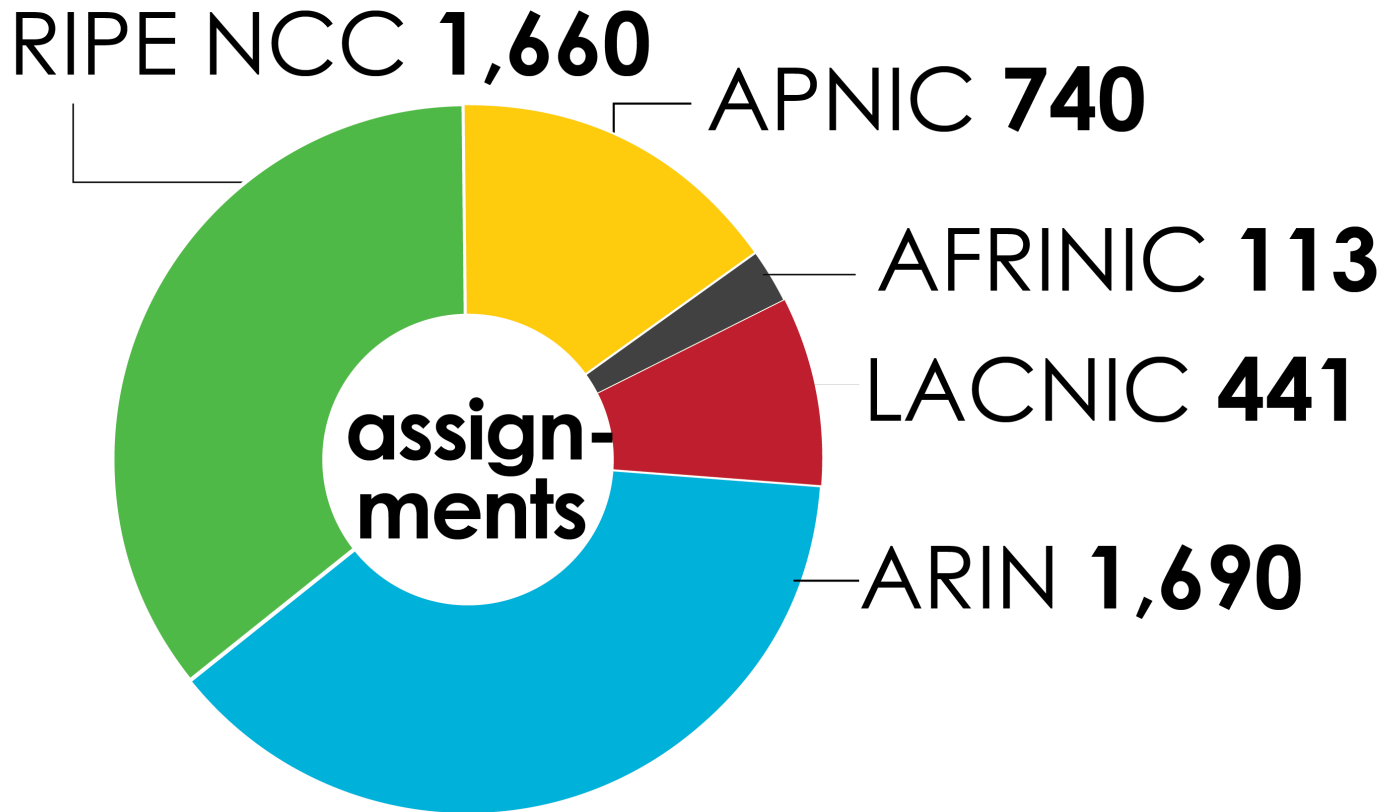

IPv6 ADDRESS SPACE

How much has been allocated to the RIRs?

IPv6 ALLOCATIONS (RIRs TO LIRs/ISPs)

How many total allocations have been made by each RIR?
(Jan 1999 – Mar 2014)

2001:610:240:0-193:0:0:202 62:109:128 195:048:02:03 178:12:02:02 2001:610:240 193:0:0:203 195:048:02:03
62:109:128 195:048:02:03 2001:610:240 193:0:0:202 62:109:128 195:048:02:03 178:12:02:02 2001:610:240 193:0:0:203
193:0:0:203 2001:610:240:0-193:0:0:202 62:109:128 195:048:02:03 178:12:02:02 2001:610:240 193:0:0:203
2001:610:240:0-193:0:0:202 62:109:128 195:048:02:03 178:12:02:02 2001:610:240 193:0:0:203
Number Resource Organization

IPv6 ASSIGNMENTS RIRS TO END-USERS

How many assignments have been made by each RIR by year?

2001:610:240:0-193:0:0:202
62:109:128-195:048:02:03
193:0:0:203 2001:610:240:0-193:0:0:202
2001:610:240:0-193:0:0:202
Number Resource Organization

IPv6 ASSIGNMENTS (RIRs TO END-USERS)

How many total assignments have been made by each RIR?
(Jan 2002 – Mar 2014)

2001:610:240:0-193.0.0.202 62.109.128 195.048.02.03 178.42.02.02 2001:610:240 193.0.0.203 195.048.02.03
62.109.128 195.048.02.03 2001:610:240 193.0.0.202 62.109.128 195.048.02.03 178.42.02.02 2001:610:240 193.0.0.203
193.0.0.203 2001:610:240:0-193.0.0.202 62.109.128 195.048.02.03 178.42.02.02 2001:610:240 193.0.0.203
2001:610:240:0-193.0.0.202 62.109.128 195.048.02.03 178.42.02.02 2001:610:240 193.0.0.203
Number Resource Organization