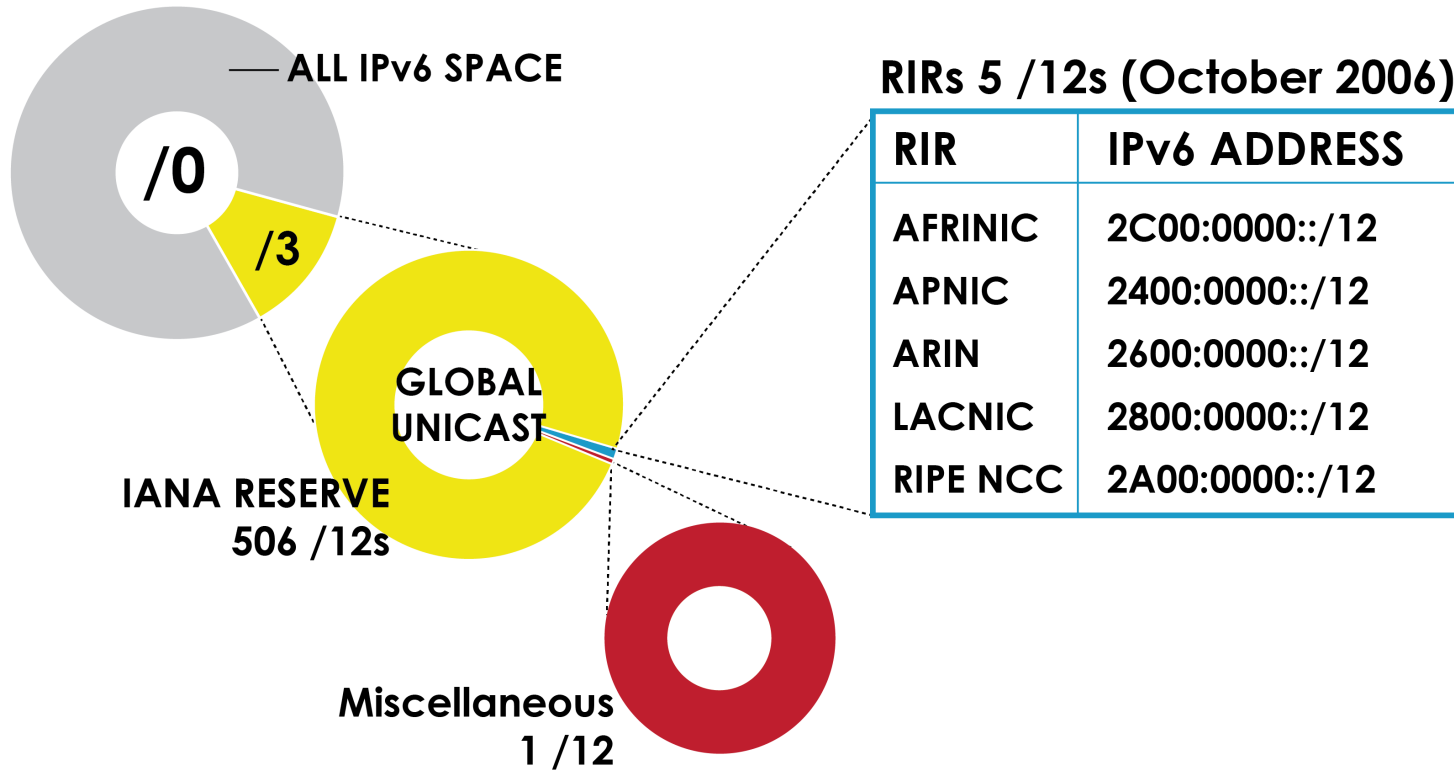

4-BYTE ASN ASSIGNMENTS

How many 4-byte ASNs has each RIR assigned by year?

2001:610:240:0-193:0:0:202 62:109:128 195:048:02:03 178:42:02:02 2001:610:240 193:0:0:203 195:048:02:03
62:109:128 195:048:02:03 2001:610:240 193:0:0:202 62:109:128 195:048:02:03 178:42:02:02 2001:610:240 193:0:0:203
193:0:0:203 2001:610:240:0-193:0:0:202 62:109:128 195:048:02:03 178:42:02:02 2001:610:240 193:0:0:203
2001:610:240:0-193:0:0:202 62:109:128 195:048:02:03 178:42:02:02 2001:610:240 193:0:0:203
Number Resource Organization

4-BYTE ASN ASSIGNMENTS

How many total 4-byte ASNs has each RIR assigned?
(Jan 2007 – Mar 2014)

2001:610:240:0-193:0:0:202 62:109:128 195:048:02:03 178:42:02:02 2001:610:240 193:0:0:203 195:048:02:03
62:109:128 195:048:02:03 2001:610:240 193:0:0:202 62:109:128 195:048:02:03 178:42:02:02 2001:610:240 193:0:0:203
193:0:0:203 2001:610:240:0-193:0:0:202 62:109:128 195:048:02:03 178:42:02:02 2001:610:240 193:0:0:203
2001:610:240:0-193:0:0:202 62:109:128 195:048:02:03 178:42:02:02 2001:610:240 193:0:0:203
2001:610:240:0-193:0:0:202 62:109:128 195:048:02:03 178:42:02:02 2001:610:240 193:0:0:203
Number Resource Organization

IPv6 ADDRESS SPACE

How much has been allocated to the RIRs?

IPv6 ALLOCATIONS (RIRs TO LIRs/ISPs)

How many total allocations have been made by each RIR?
(Jan 1999 – Mar 2014)

2001:610:240:0-193:0:0:202 62:109:128 195:048:02:03 178:12:02:02 2001:610:240 193:0:0:203 195:048:02:03
62:109:128 195:048:02:03 2001:610:240 193:0:0:202 62:109:128 195:048:02:03 178:12:02:02 2001:610:240 193:0:0:203
193:0:0:203 2001:610:240:0-193:0:0:202 62:109:128 195:048:02:03 178:12:02:02 2001:610:240 193:0:0:203
2001:610:240:0-193:0:0:202 62:109:128 195:048:02:03 178:12:02:02 2001:610:240 193:0:0:203
Number Resource Organization