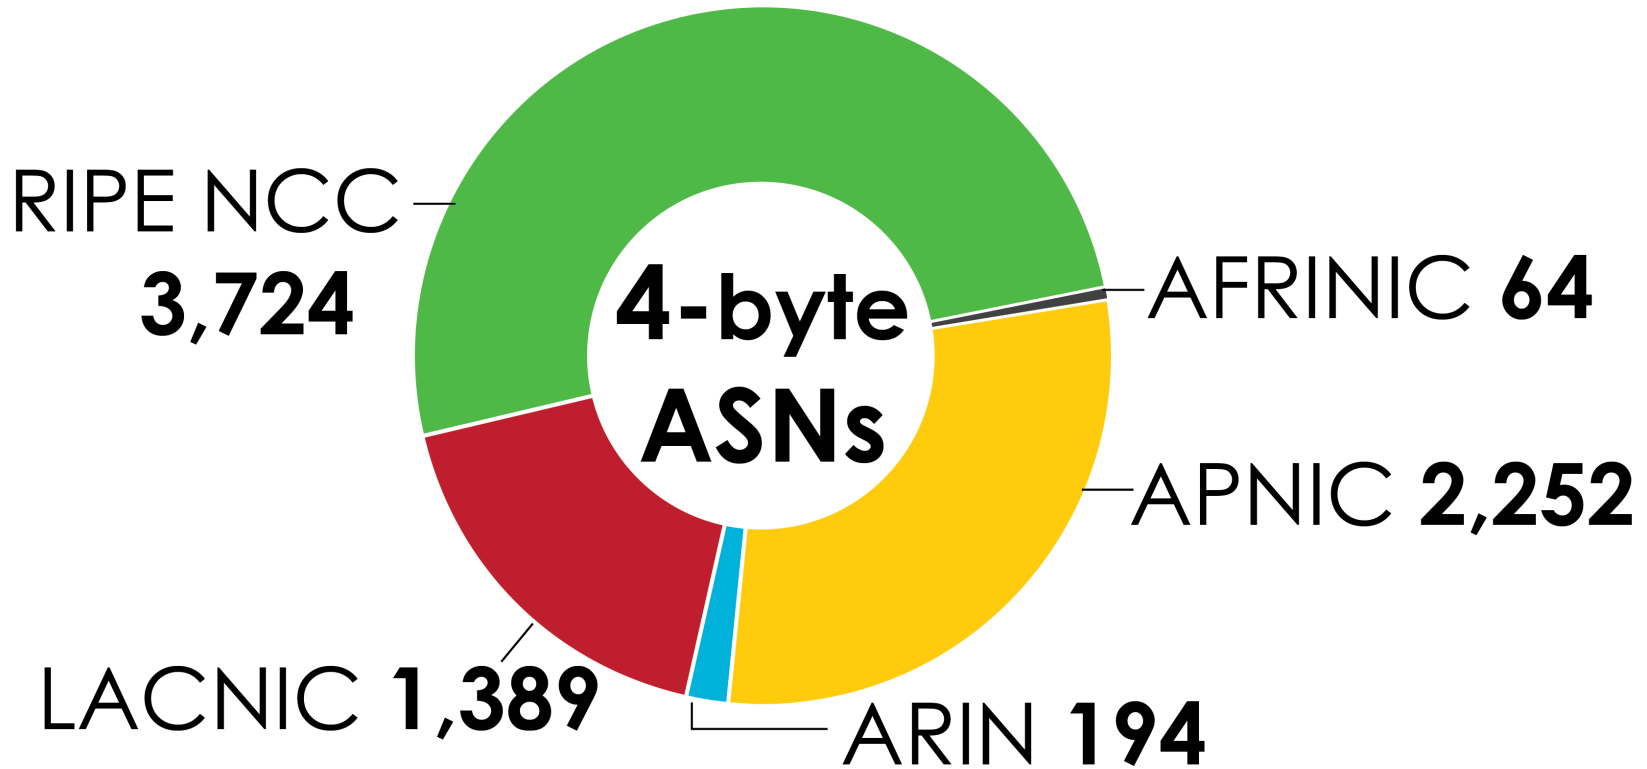

ASN ASSIGNMENTS (RIRs TO CUSTOMERS)

How many total ASNs has each RIR assigned?
(Jan 1999 – Mar 2014)

2001:610:240:0-193.0.0.202 62.109.128 195.048.02.03 178.42.02.02 2001:610:240 193.0.0.203 195.048.02.03
62.109.128 195.048.02.03 2001:610:240 193.0.0.202 62.109.128 195.048.02.03 178.42.02.02 2001:610:240 193.0.0.203
193.0.0.203 2001:610:240:0-193.0.0.202 62.109.128 195.048.02.03 178.42.02.02 2001:610:240 193.0.0.203
2001:610:240:0-193.0.0.202 62.109.128 195.048.02.03 178.42.02.02 2001:610:240 193.0.0.203
Number Resource Organization

4-BYTE ASN ASSIGNMENTS

How many 4-byte ASNs has each RIR assigned by year?

2001:610:240:0-193:0:0:202 62:109:128 195:048:02:03 178:42:02:02 2001:610:240 193:0:0:203 195:048:02:03
62:109:128 195:048:02:03 2001:610:240 193:0:0:202 62:109:128 195:048:02:03 178:42:02:02 2001:610:240 193:0:0:203
193:0:0:203 2001:610:240:0-193:0:0:202 62:109:128 195:048:02:03 178:42:02:02 2001:610:240 193:0:0:203
2001:610:240:0-193:0:0:202 62:109:128 195:048:02:03 178:42:02:02 2001:610:240 193:0:0:203
Number Resource Organization

4-BYTE ASN ASSIGNMENTS

How many total 4-byte ASNs has each RIR assigned?
(Jan 2007 – Mar 2014)

2001:610:240:0-193:0:0:202 62:109:128 195:048:02:03 178:42:02:02 2001:610:240 193:0:0:203 195:048:02:03
62:109:128 195:048:02:03 2001:610:240 193:0:0:202 62:109:128 195:048:02:03 178:42:02:02 2001:610:240 193:0:0:203
193:0:0:203 2001:610:240:0-193:0:0:202 62:109:128 195:048:02:03 178:42:02:02 2001:610:240 193:0:0:203
2001:610:240:0-193:0:0:202 62:109:128 195:048:02:03 178:42:02:02 2001:610:240 193:0:0:203
2001:610:240:0-193:0:0:202 62:109:128 195:048:02:03 178:42:02:02 2001:610:240 193:0:0:203
Number Resource Organization