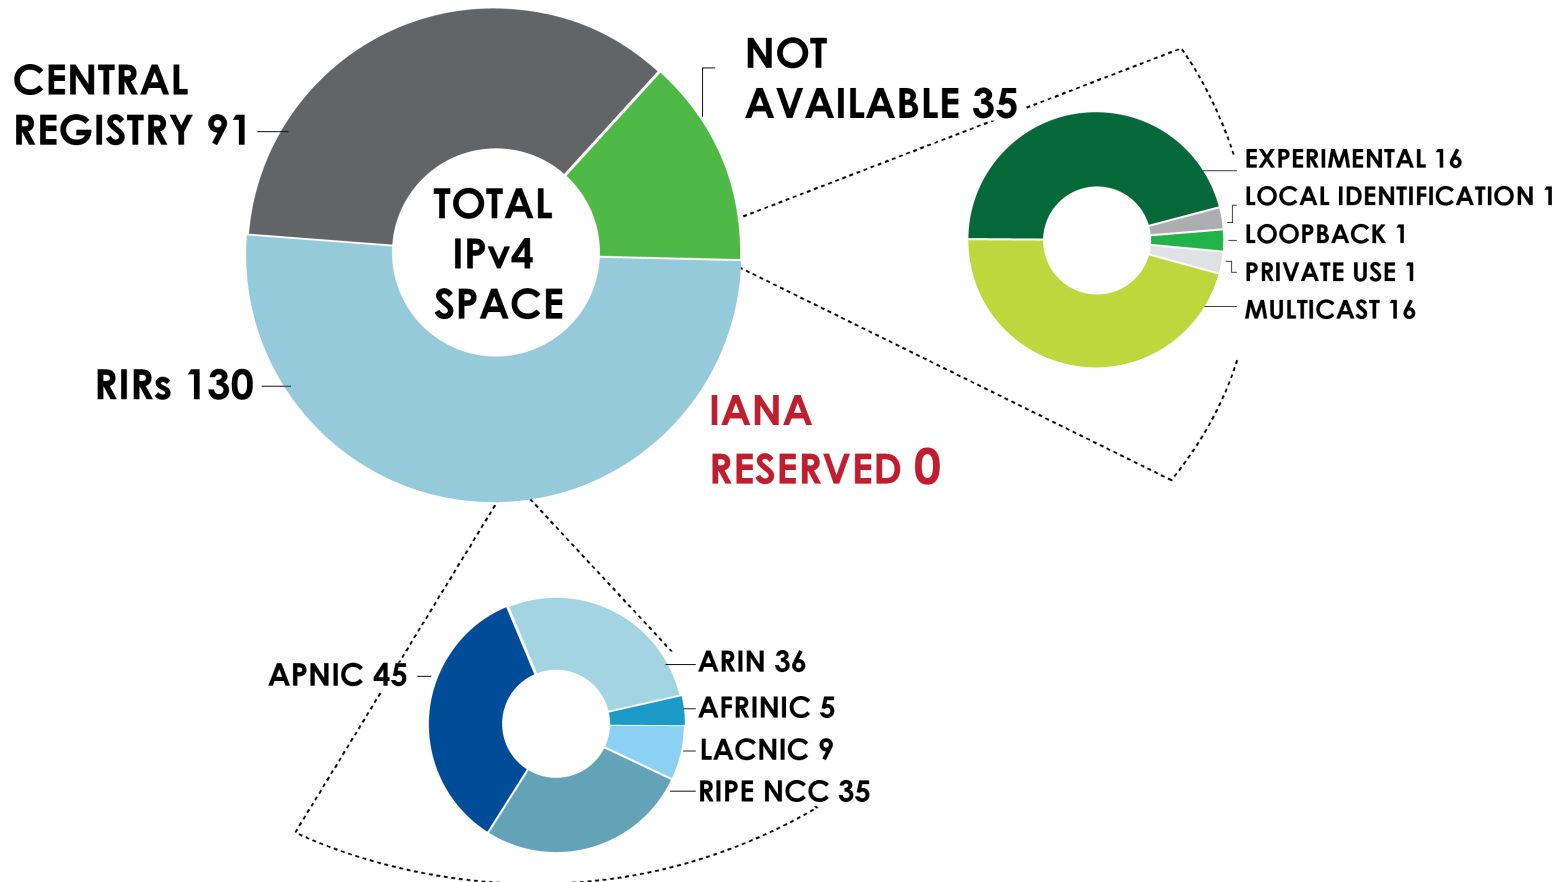

IPv4 ADDRESS SPACE

What is the status of each of the 256 /8s?

STATUS OF 256 /8s IPv4 ADDRESS SPACE

2001:610:240:0-1933:0:0:202 62:109:128 195:048:02:03 178:12:02:02 2001:610:240 193:0:0:203 195:048:02:03
62:109:128 195:048:02:03 2001:610:240 193:0:0:202 62:109:128 195:048:02:03 178:12:02:02 2001:610:240 193:0:0:203 195:048:02:03
193:0:0:203 2001:610:240:0-193:0:0:202 62:109:128 195:048:02:03 178:12:02:02 2001:610:240 193:0:0:203 195:048:02:03
2001:610:240:0-193:0:0:202 62:109:128 195:048:02:03 178:12:02:02 2001:610:240 193:0:0:203 195:048:02:03
Number Resource Organization