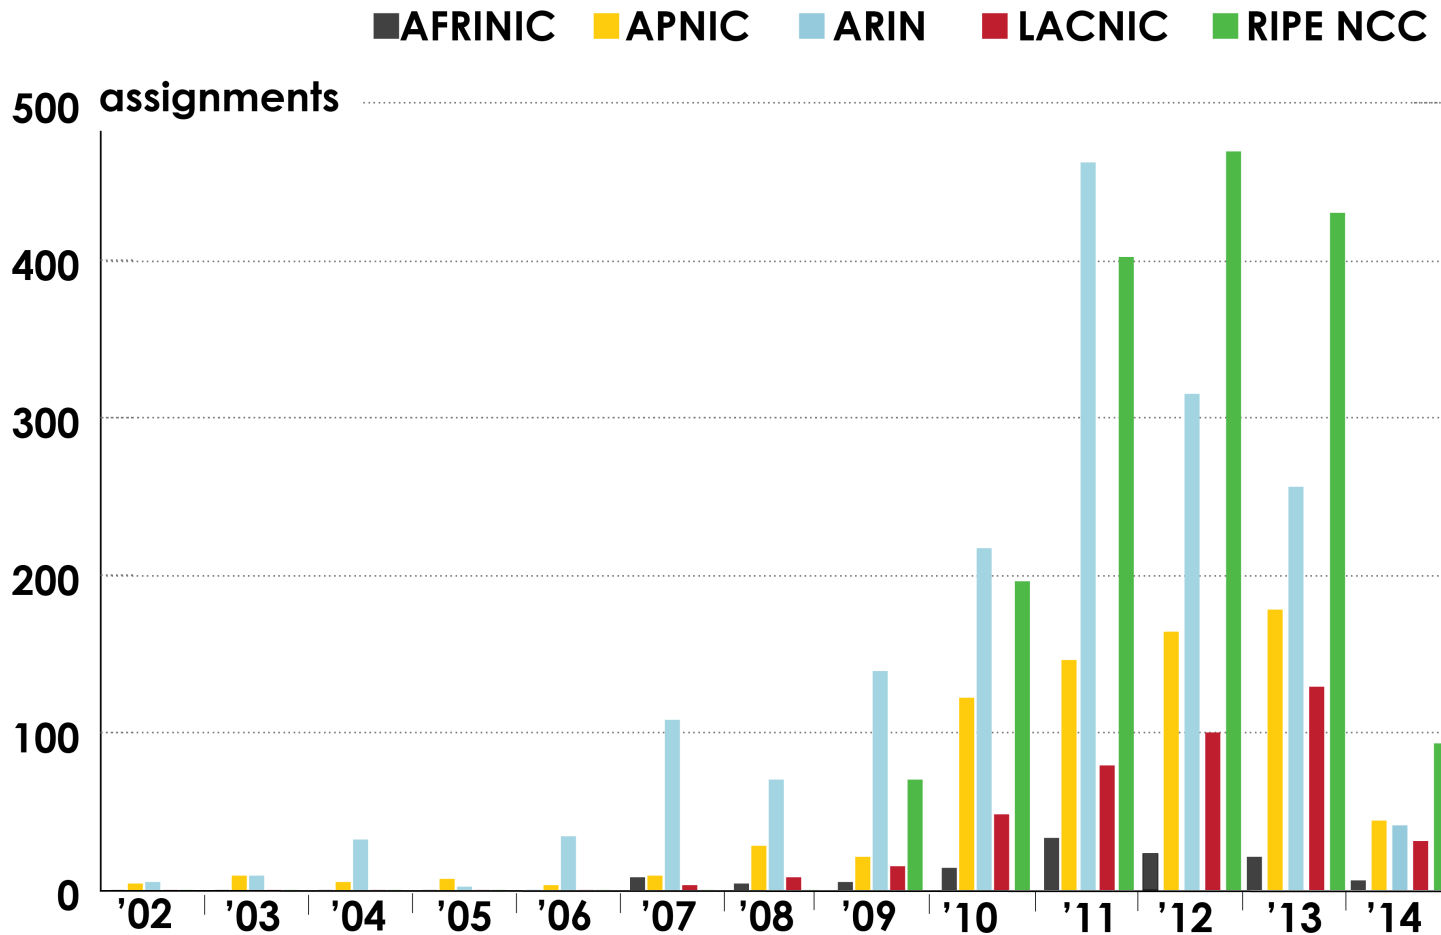

IPv6 ADDRESS SPACE

How much has been allocated to the RIRs?

IPv6 ALLOCATIONS (RIRs TO LIRs/ISPs)

How many total allocations have been made by each RIR?
(Jan 1999 – Mar 2014)

2001:610:240:0-193:0:0:202 62:109:128 195:048:02:03 178:12:02:02 2001:610:240 193:0:0:203 195:048:02:03
62:109:128 195:048:02:03 2001:610:240 193:0:0:202 62:109:128 195:048:02:03 178:12:02:02 2001:610:240 193:0:0:203
193:0:0:203 2001:610:240:0-193:0:0:202 62:109:128 195:048:02:03 178:12:02:02 2001:610:240 193:0:0:203
2001:610:240:0-193:0:0:202 62:109:128 195:048:02:03 178:12:02:02 2001:610:240 193:0:0:203
Number Resource Organization

IPv6 ASSIGNMENTS RIRS TO END-USERS

How many assignments have been made by each RIR by year?

2001:610:240:0-193:0:0:202
62:109:128-195:048:02:03
193:0:0:203 2001:610:240:0-193:0:0:202
2001:610:240:0-193:0:0:202
Number Resource Organization