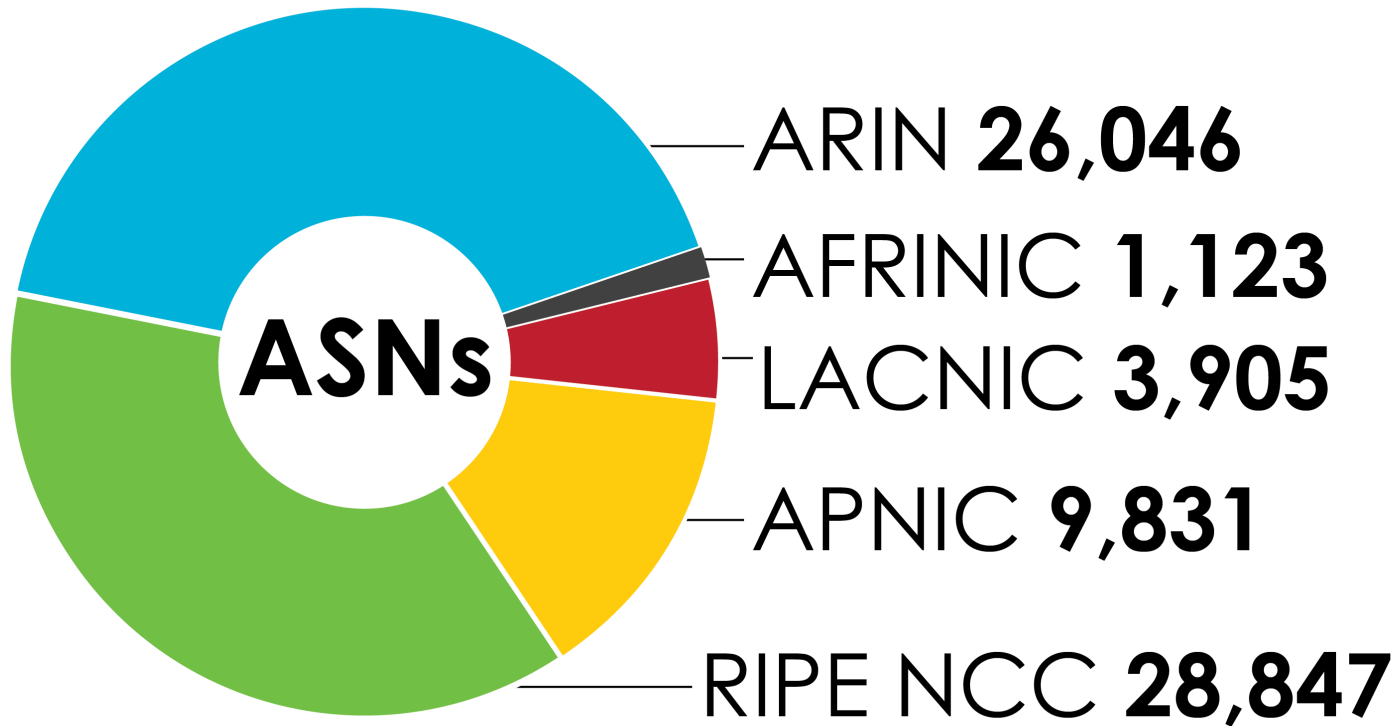

ASN ASSIGNMENTS (RIRs TO CUSTOMERS)

How many ASNs has each RIR assigned by year?

2001:610:240:0-1933:0:0:202 62:109:128:195:048:02:03 178:12:02:02 2001:610:240 1933:0:0:203 195:048:02:03
62:109:128:195:048:02:03 2001:610:240 1933:0:0:202 62:109:128:195:048:02:03 178:12:02:02 2001:610:240 1933:0:0:203
1933:0:0:203 2001:610:240:0-1933:0:0:202 62:109:128:195:048:02:03 178:12:02:02 2001:610:240 1933:0:0:203
2001:610:240:0-1933:0:0:202 62:109:128:195:048:02:03 178:12:02:02 2001:610:240 1933:0:0:203
Number Resource Organization

ASN ASSIGNMENTS (RIRs TO CUSTOMERS)

How many total ASNs has each RIR assigned?
(Jan 1999 – Mar 2014)

2001:610:240:0-193.0.0.202 62.109.128 195.048.02.03 178.42.02.02 2001:610:240 193.0.0.203 195.048.02.03
62.109.128 195.048.02.03 2001:610:240 193.0.0.202 62.109.128 195.048.02.03 178.42.02.02 2001:610:240 193.0.0.203
193.0.0.203 2001:610:240:0-193.0.0.202 62.109.128 195.048.02.03 178.42.02.02 2001:610:240 193.0.0.203
2001:610:240:0-193.0.0.202 62.109.128 195.048.02.03 178.42.02.02 2001:610:240 193.0.0.203
Number Resource Organization