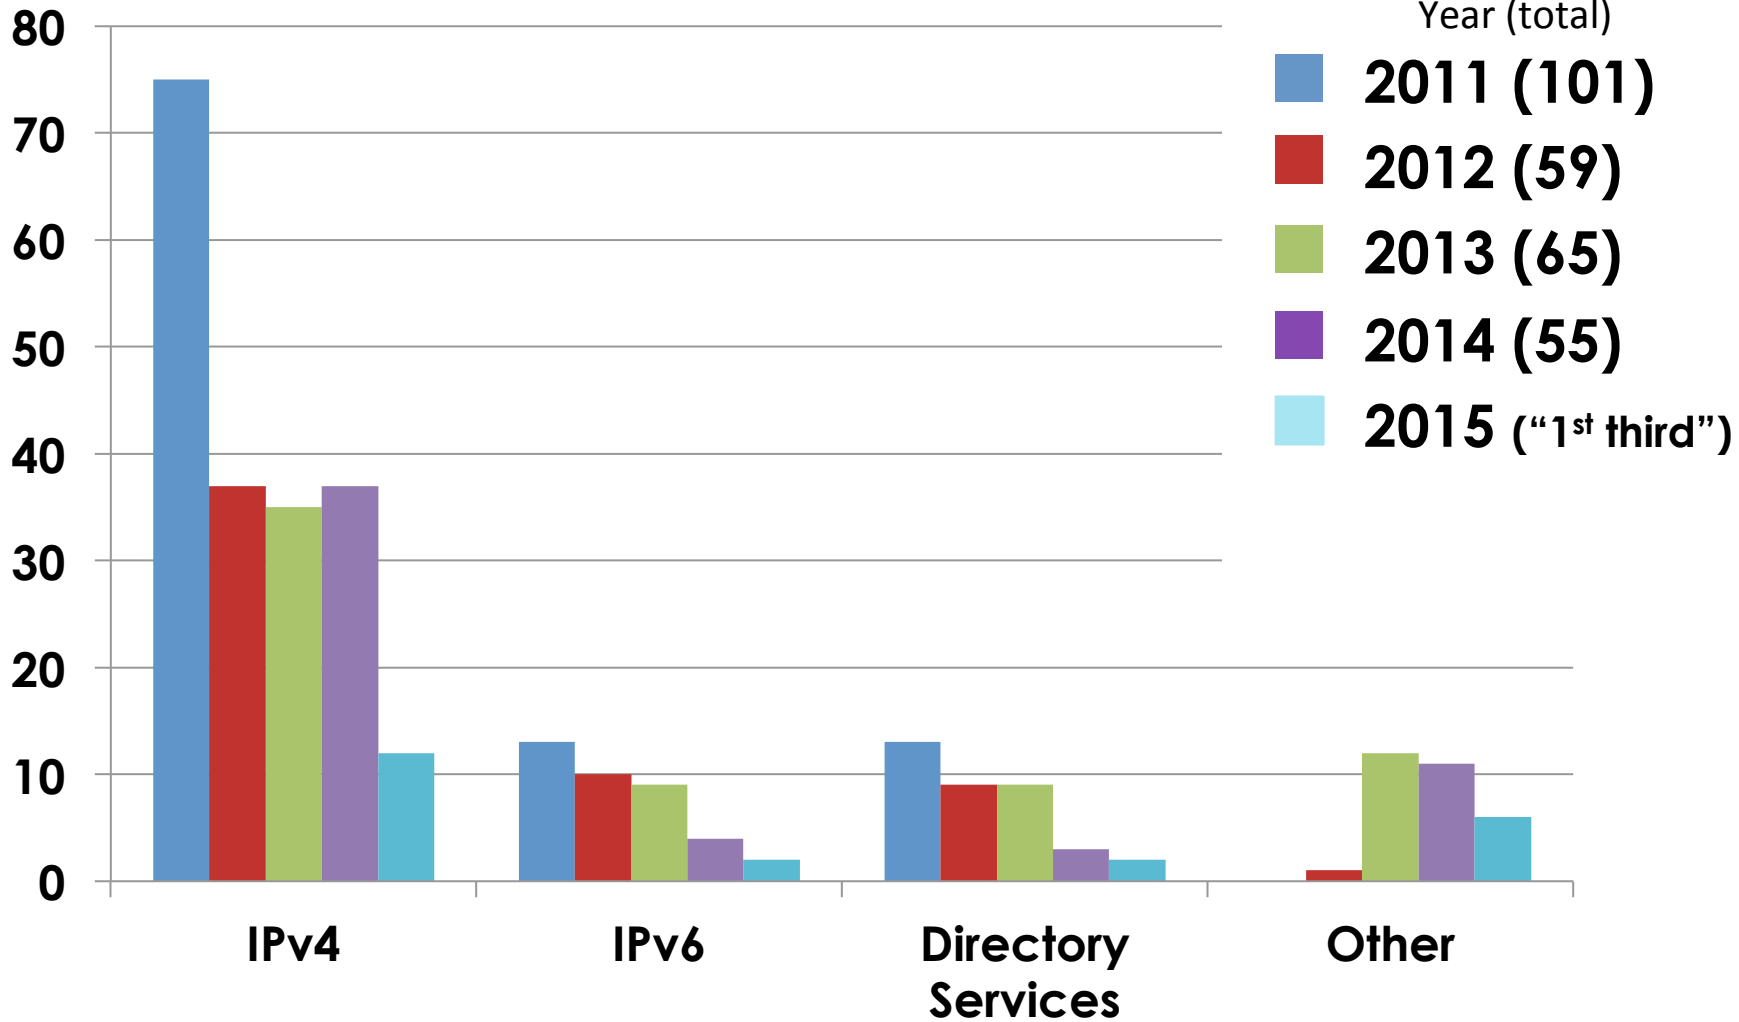

# Proposals at all 5 RIRs

# Current Discussions at the other RIRs

- **IPv4:**
  - Inter-RIR IPv4 Address Transfers (LACNIC and RIPE)
  - Anycast Assignments in the AFRINIC region (/24)
- **IPv6:**
  - Allow IPv6 Transfers (RIPE)
- **Directory Services**
  - Registration of detailed assignment information in whois DB (APNIC Prop 115)
- **Others:**
  - ASN policy (APNIC, LACNIC, RIPE)