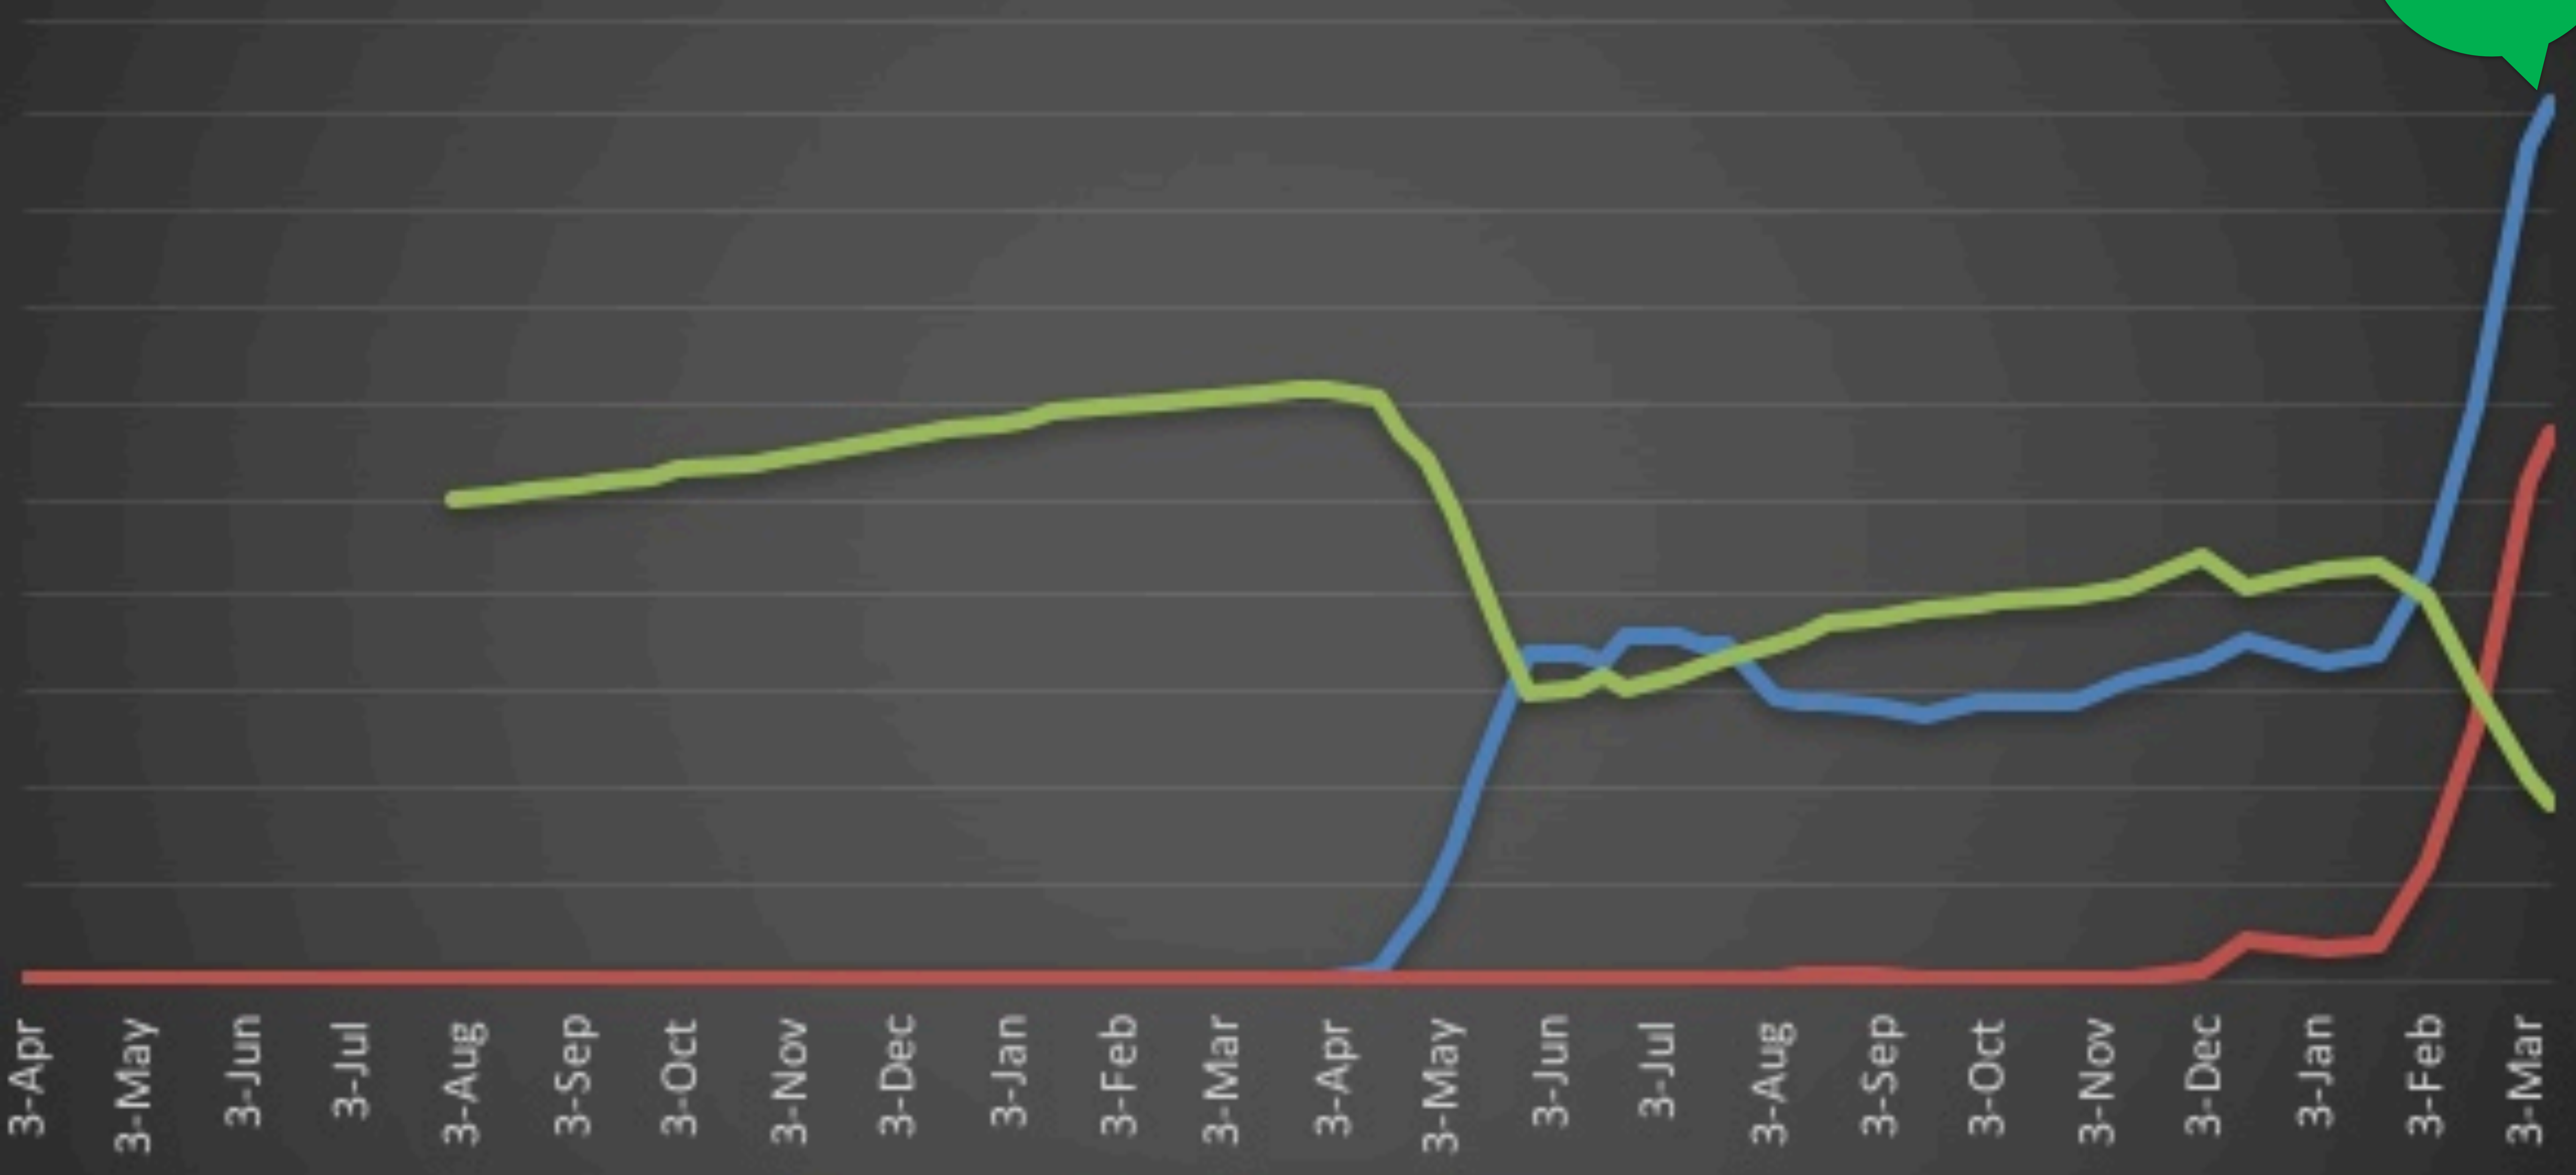

IPv4/IPv6 CMM Counts

+99%

CPE6/CPEPD6/CPE4 Counts

~90%

STB6/STBPD6/STB4 Counts

~95%

STB6 STBPD6 STB4