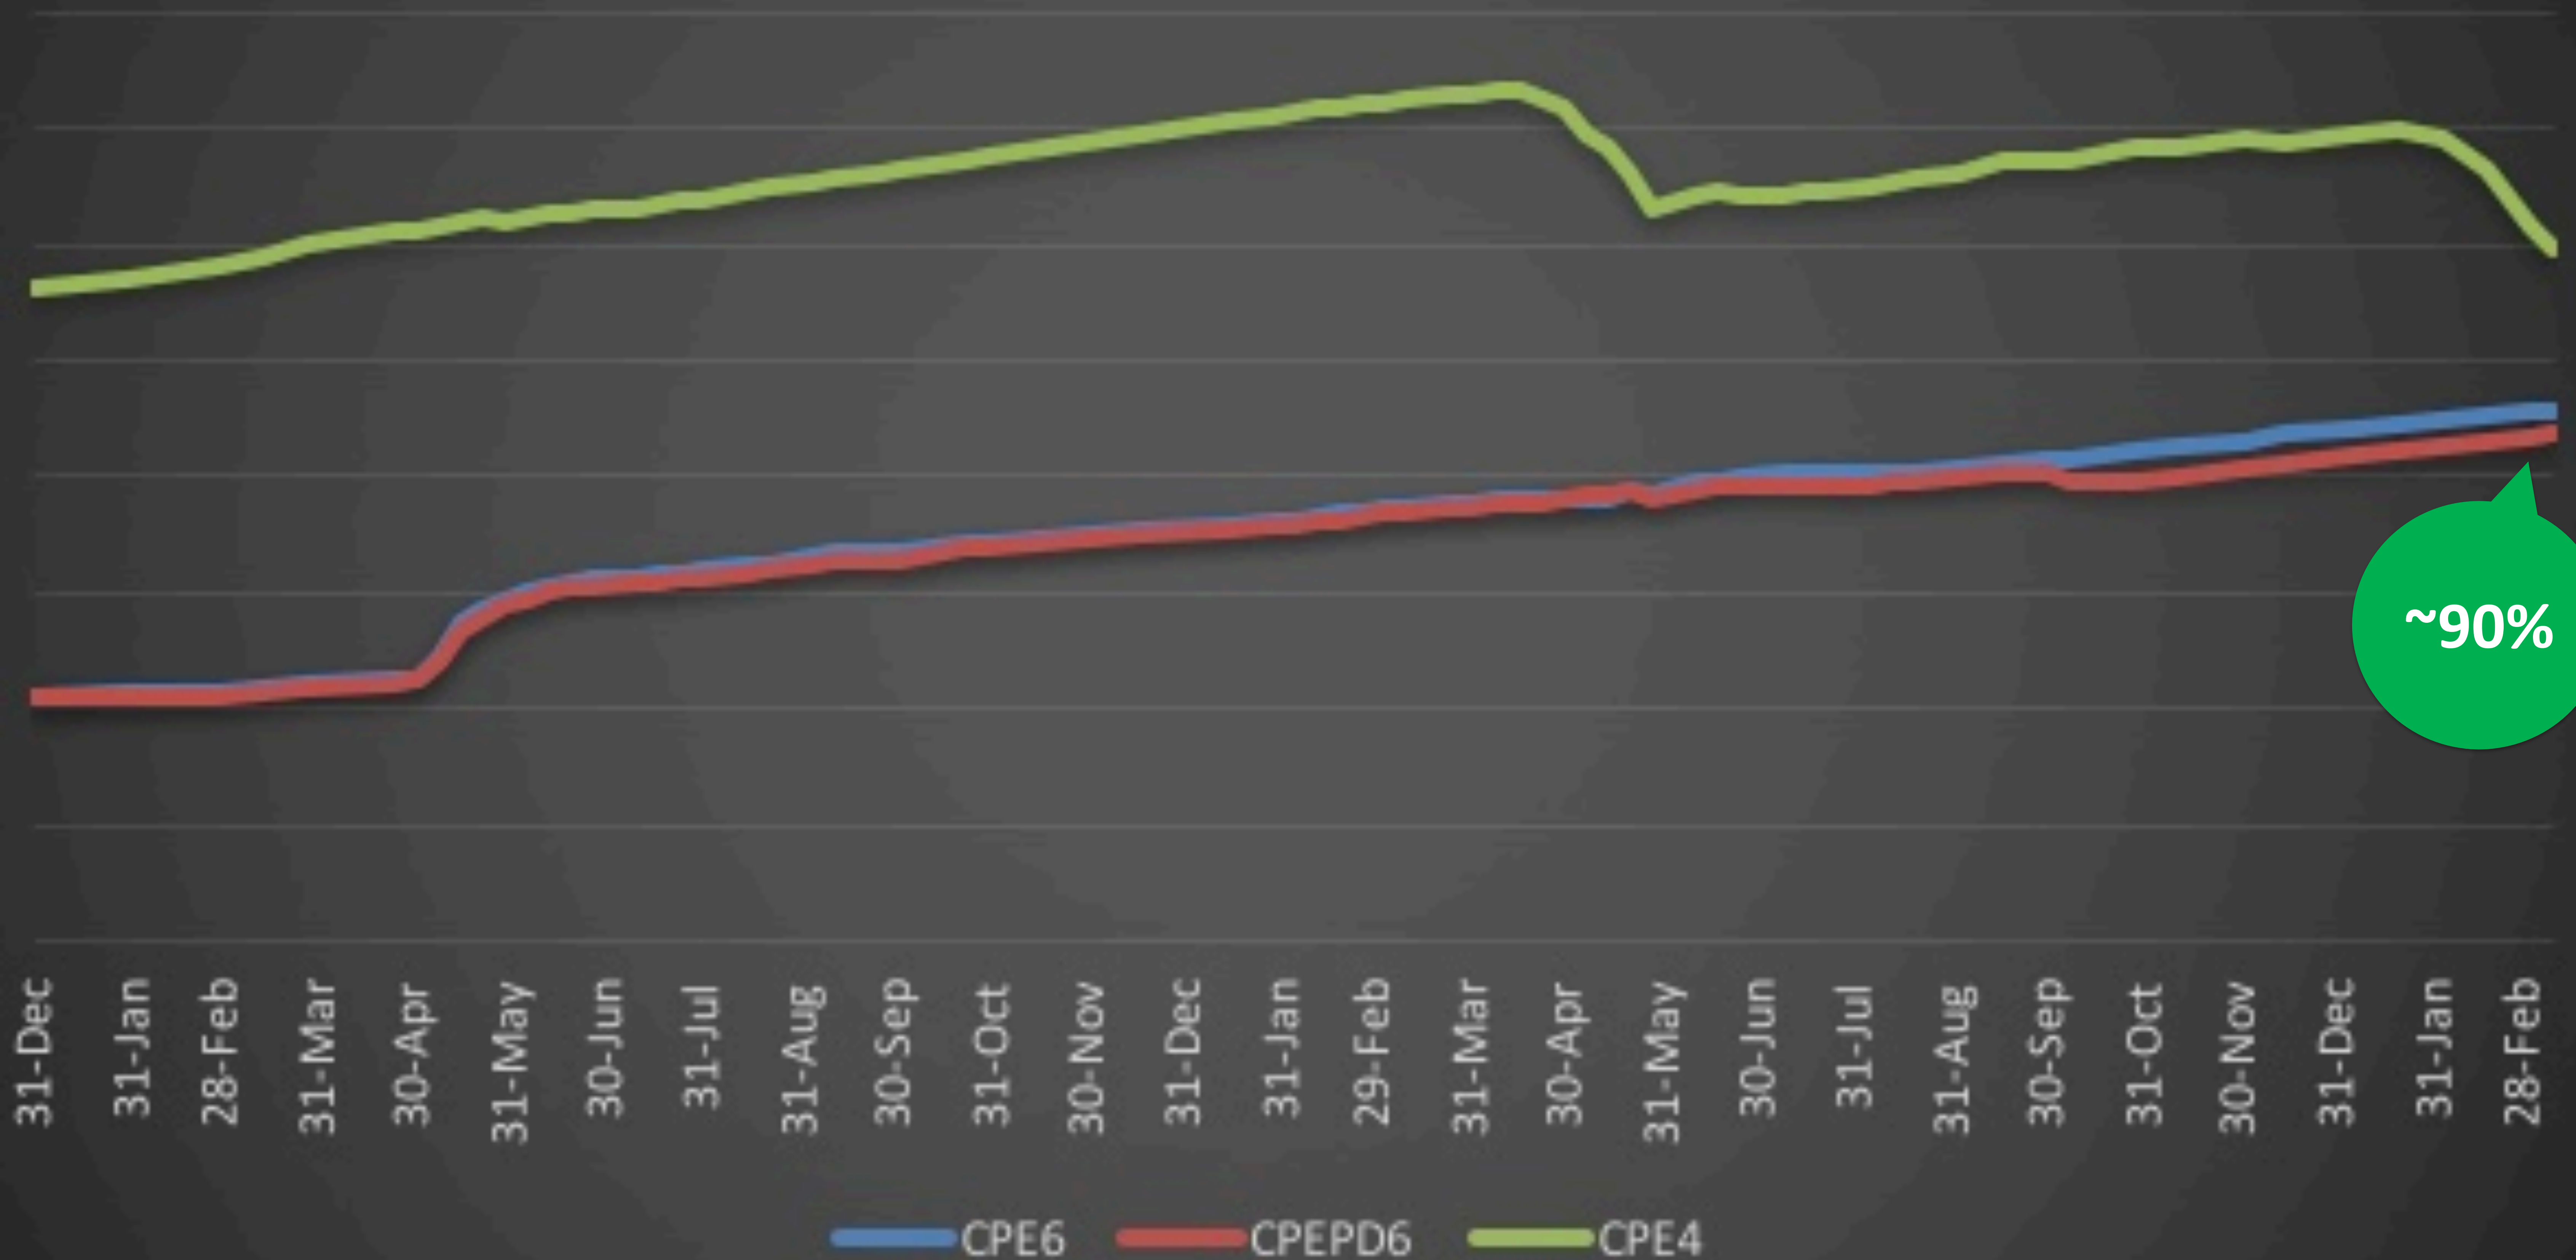

IPv4/IPv6 CMM Counts

+99%

CPE6/CPEPD6/CPE4 Counts

~90%

STB6/STBPD6/STB4 Counts

~95%

STB6 STBPD6 STB4