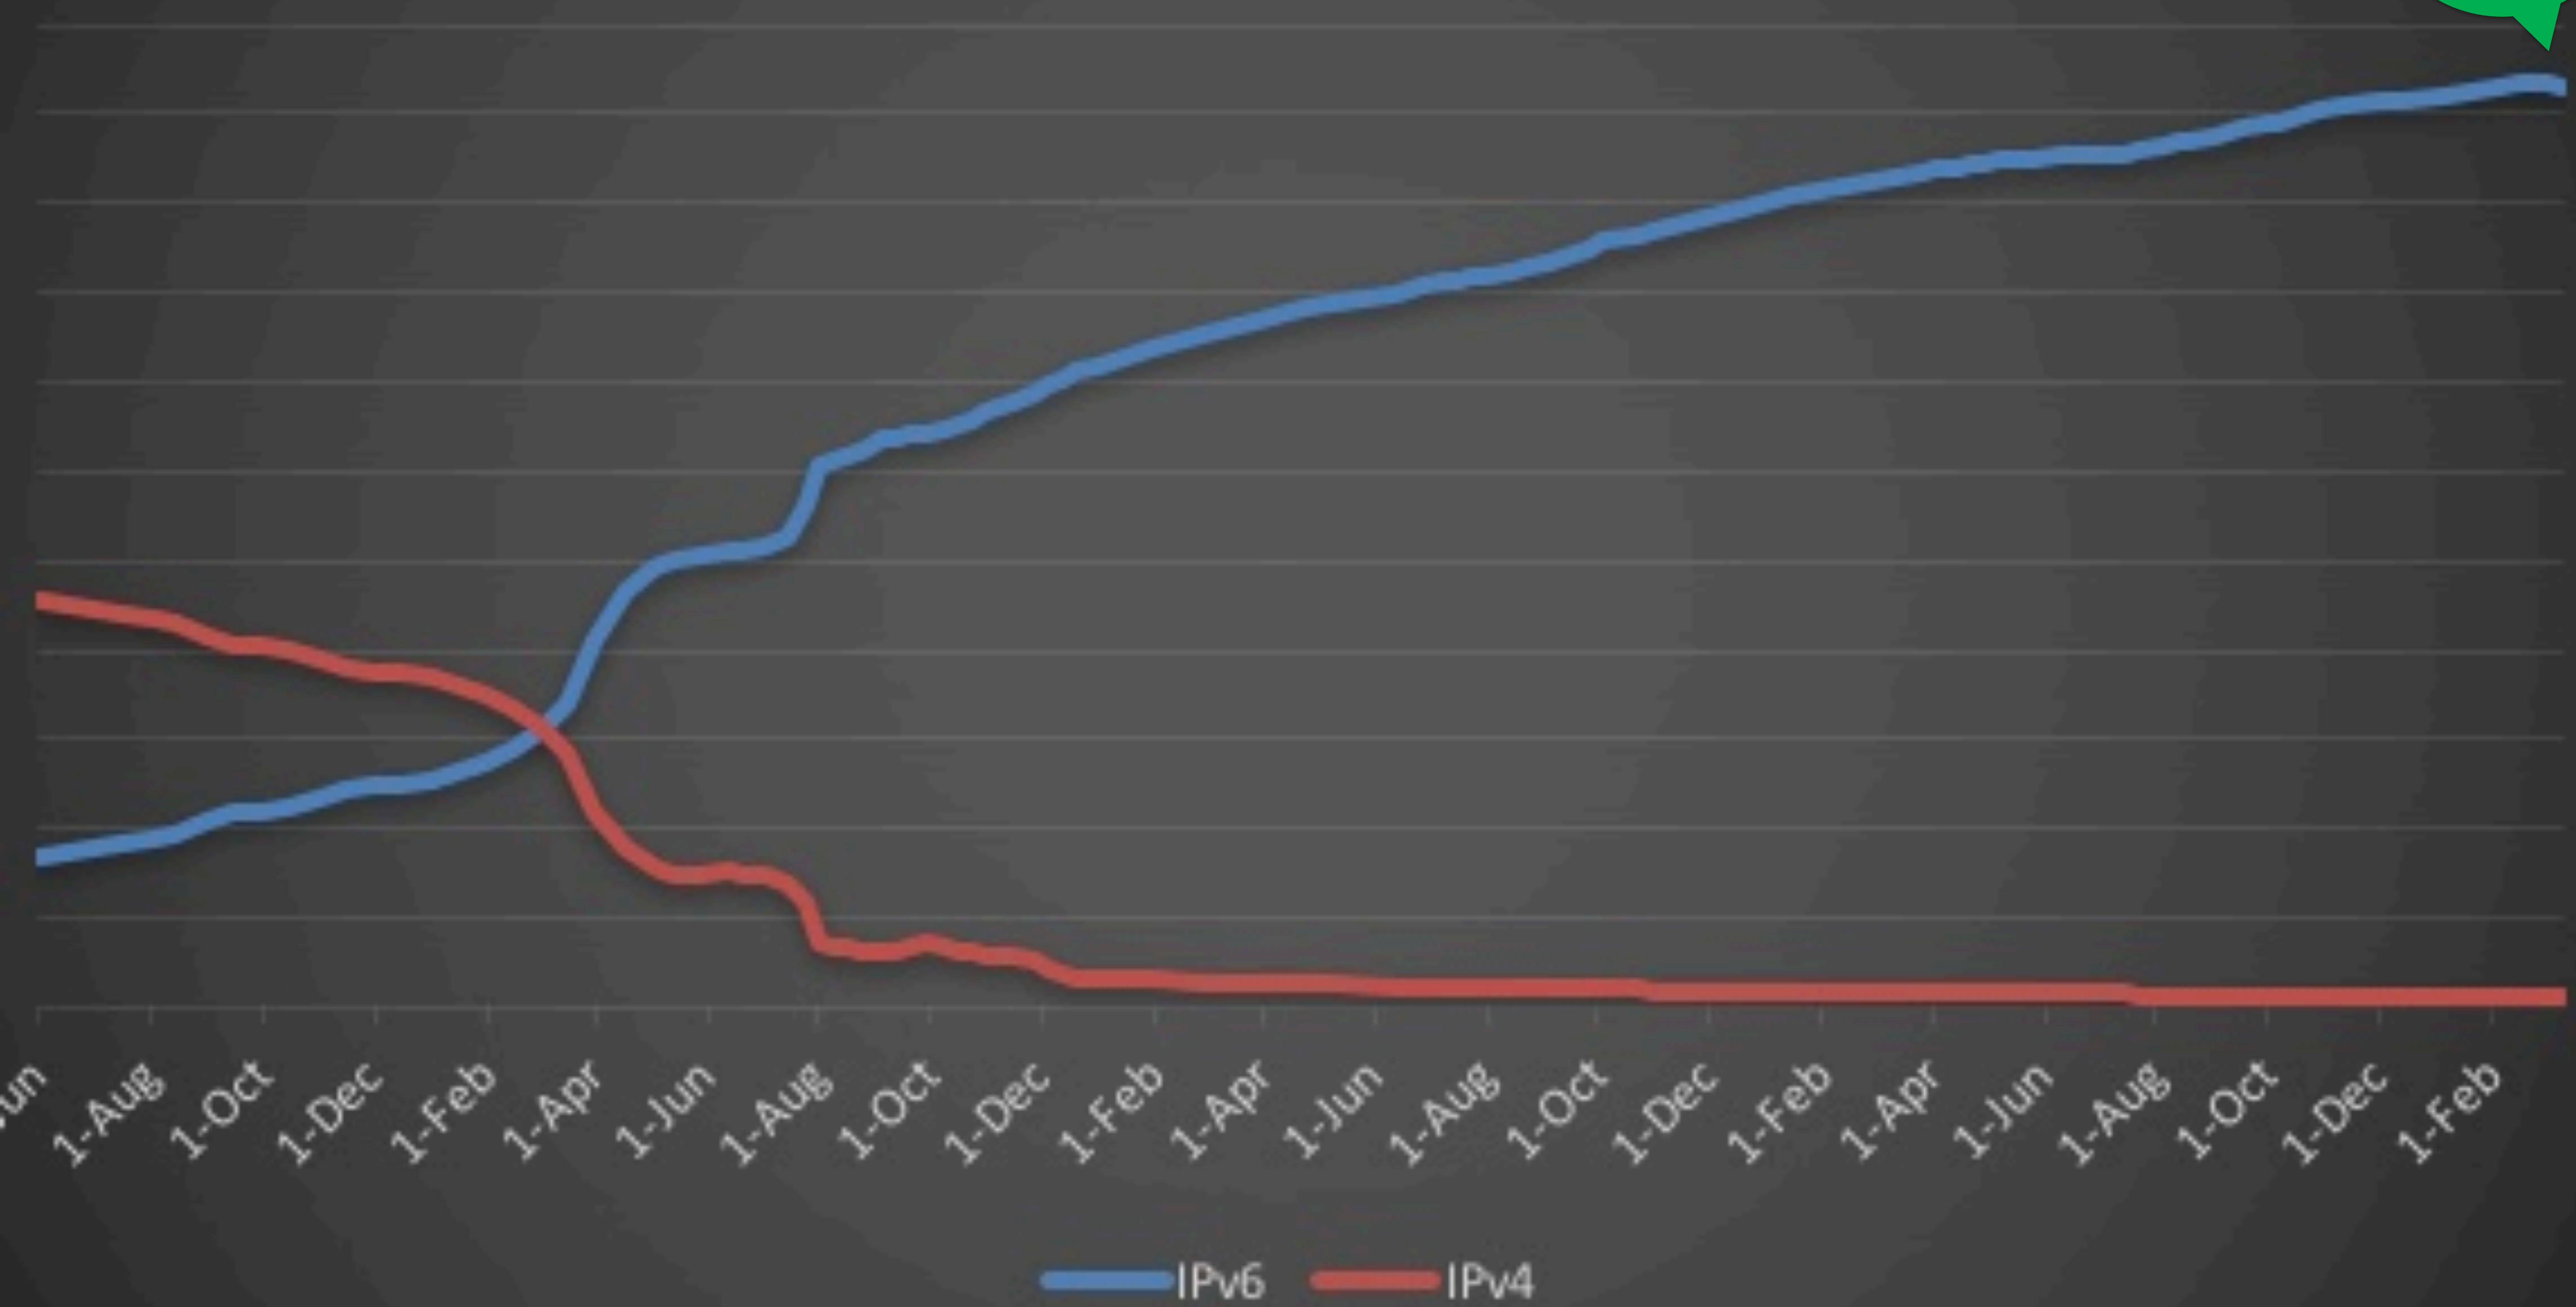

IPv4/IPv6 CMM Counts

+99%

CPE6/CPEPD6/CPE4 Counts

~90%

STB6/STBPD6/STB4 Counts

~95%

STB6 STBPD6 STB4