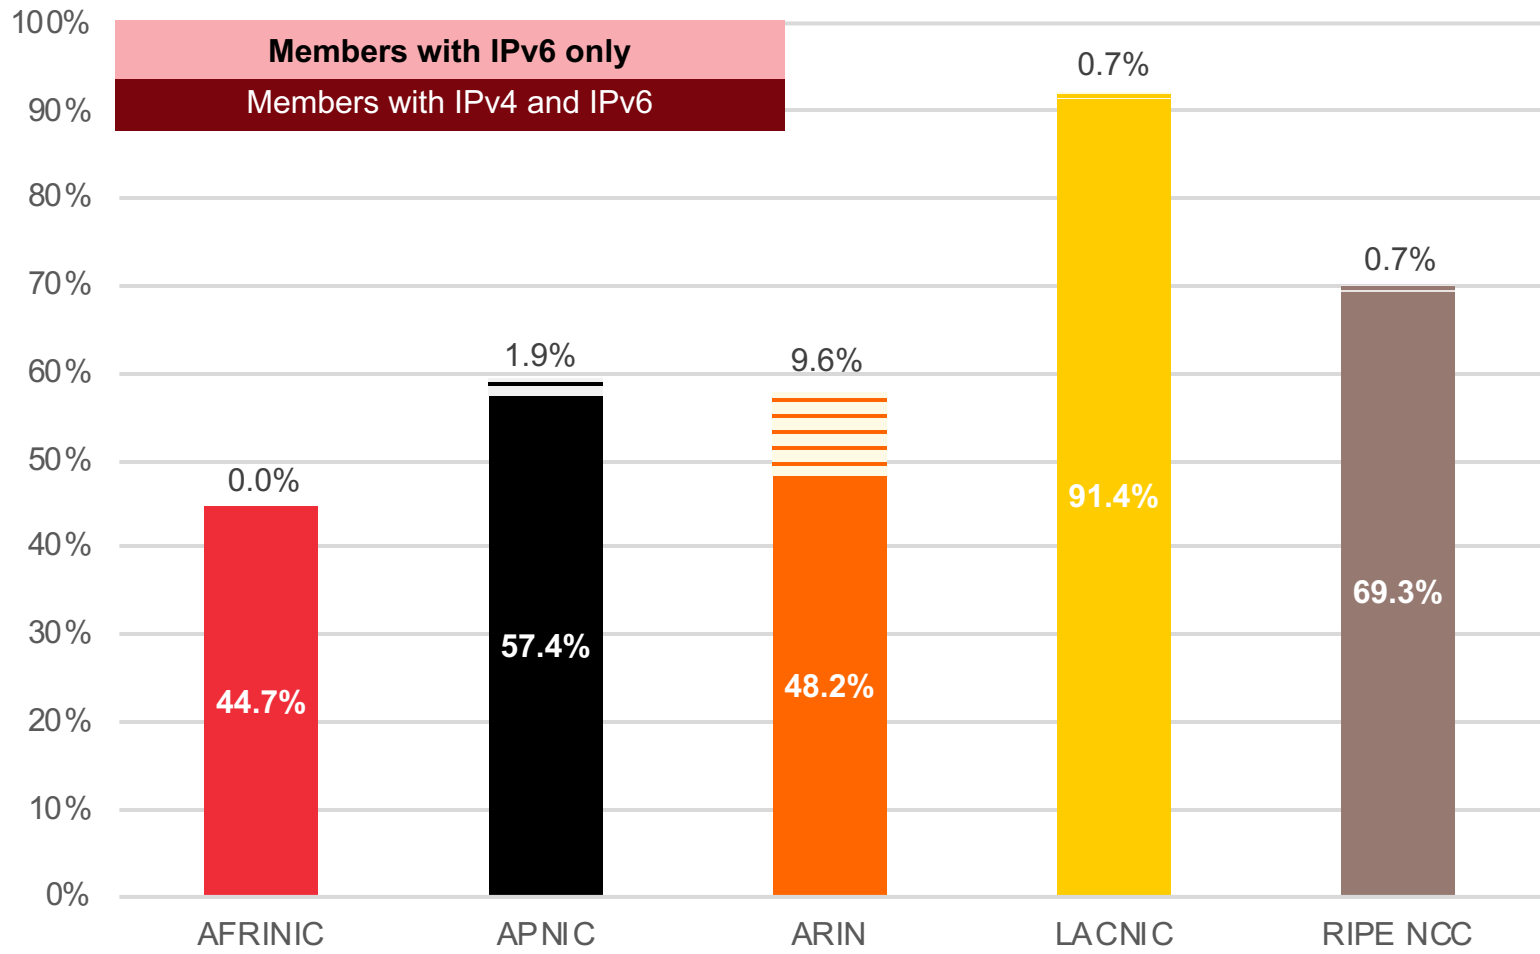

## Total Allocated IPv6 Space

Total size of IPv6 space (in /32s) that each RIR has allocated

# IPv6 Assignments Issued by RIRs

How many prefixes have each RIR assigned per year?

## Total Assigned IPv6 Space

Total size of IPv6 space (in /48s) that each RIR has assigned

# Percentage of Members with IPv6 in each RIR