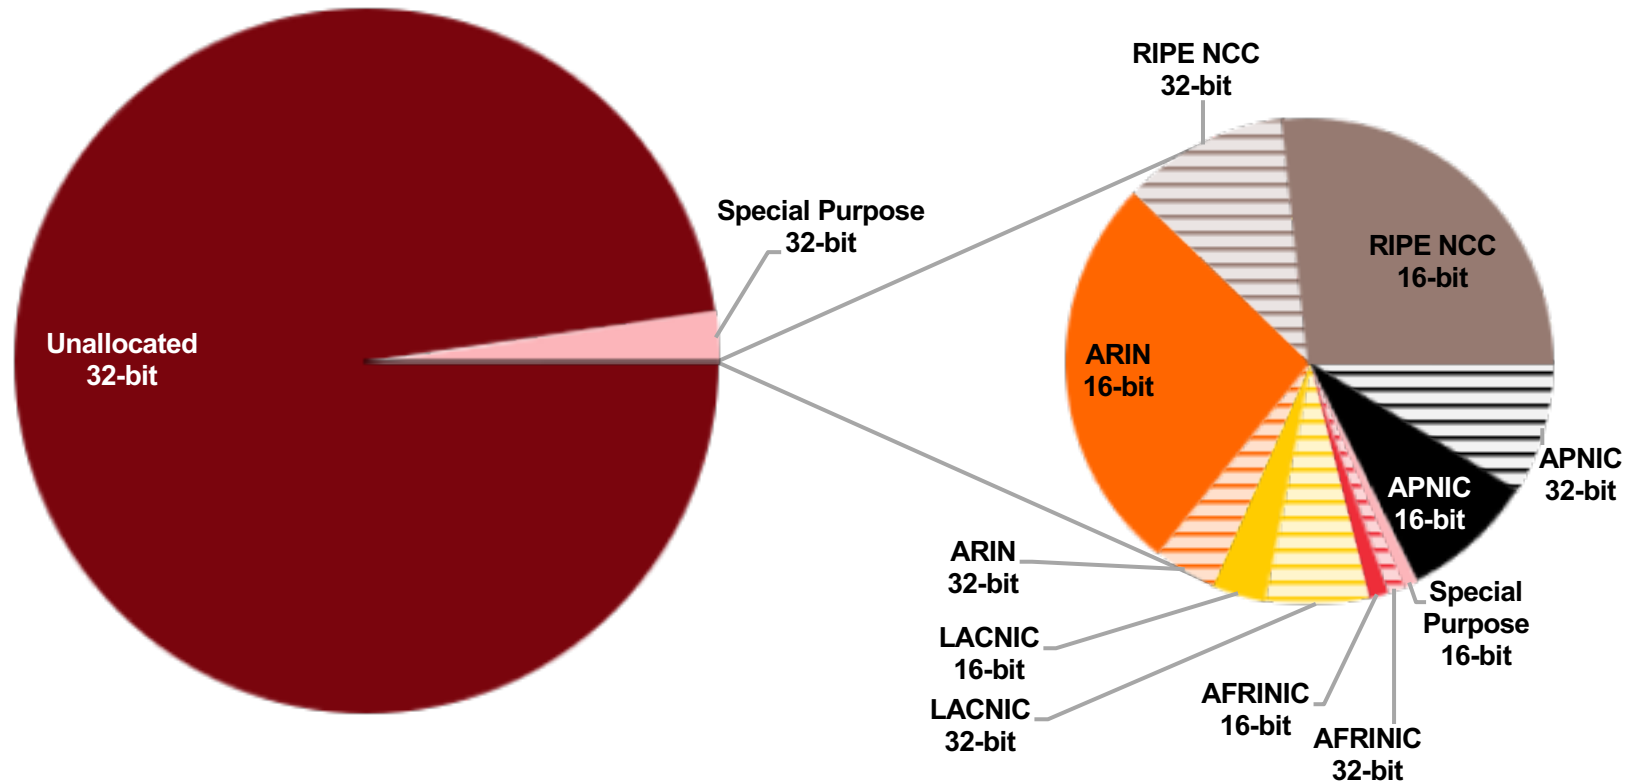

AS Numbers

All ASNs