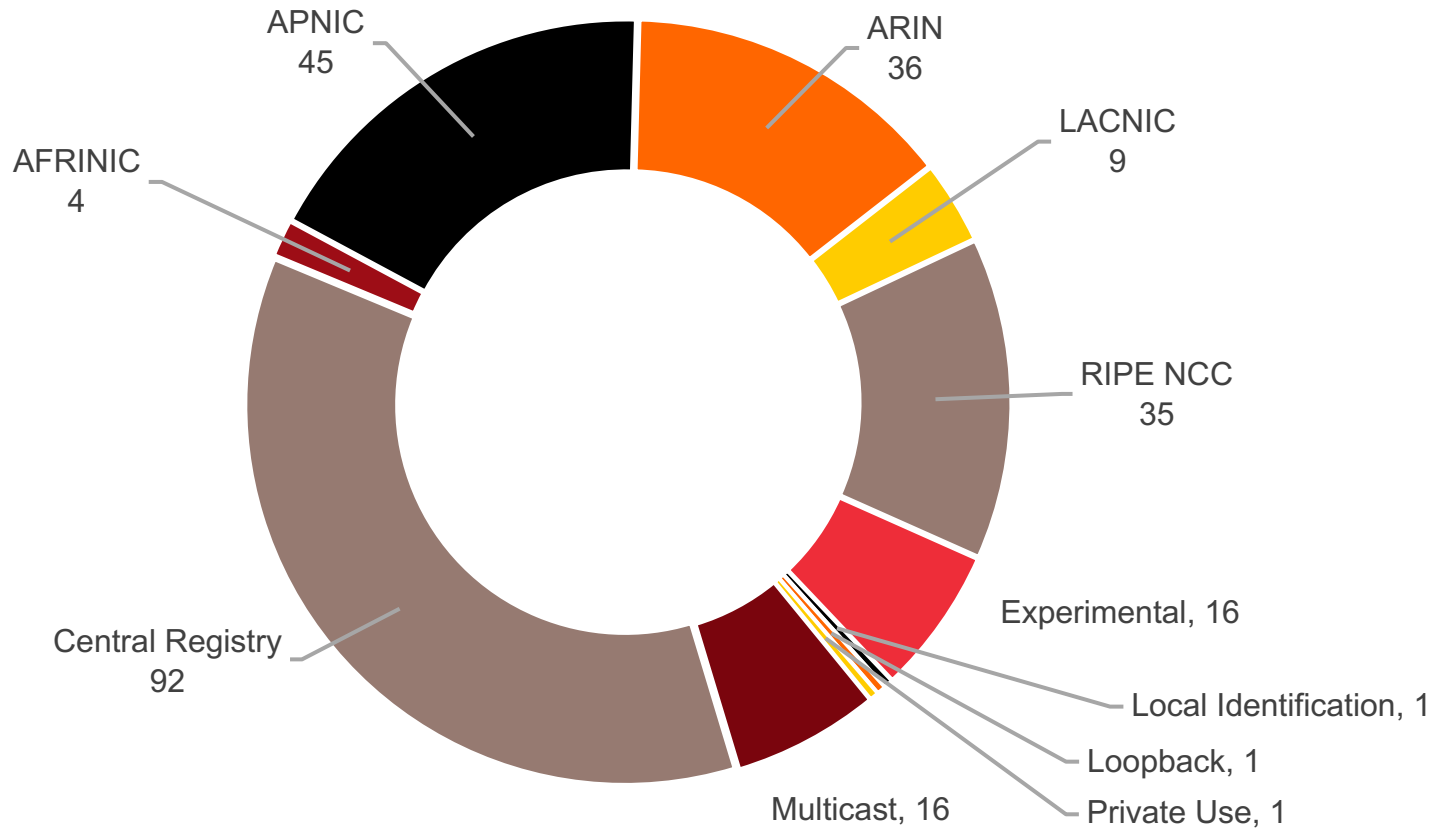

All IPv4 Address Space

Distribution of the 256 /8s