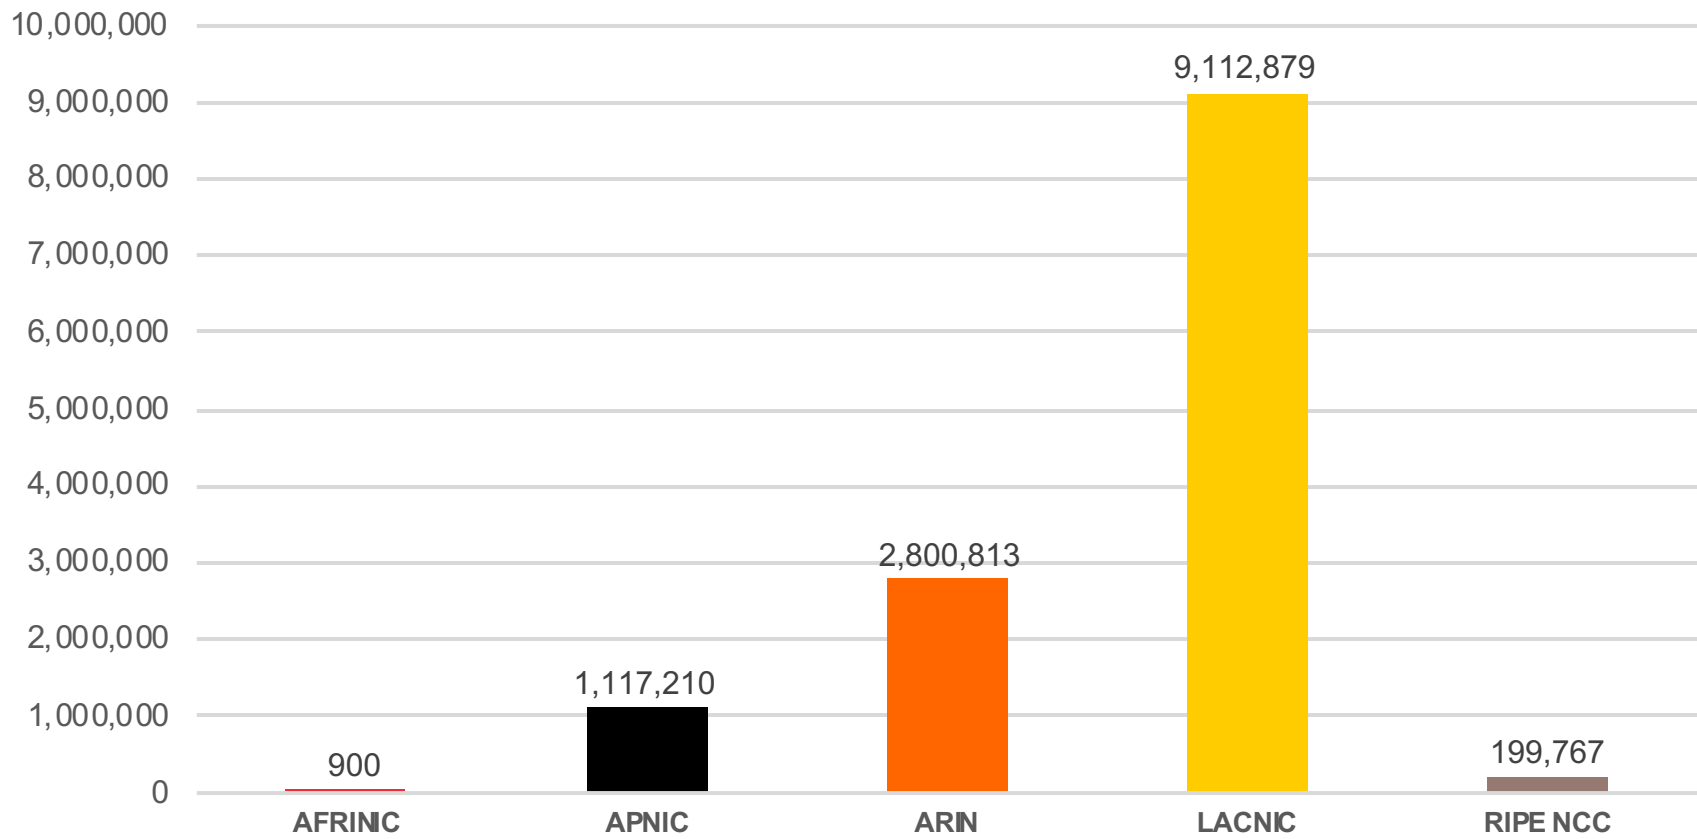

# IPv6 Allocations Issued by RIRs

How many prefixes have each RIR allocated per year?

## Total Allocated IPv6 Space

Total size of IPv6 space (in /32s) that each RIR has allocated

# IPv6 Assignments Issued by RIRs

How many prefixes have each RIR assigned per year?

## Total Assigned IPv6 Space

Total size of IPv6 space (in /48s) that each RIR has assigned