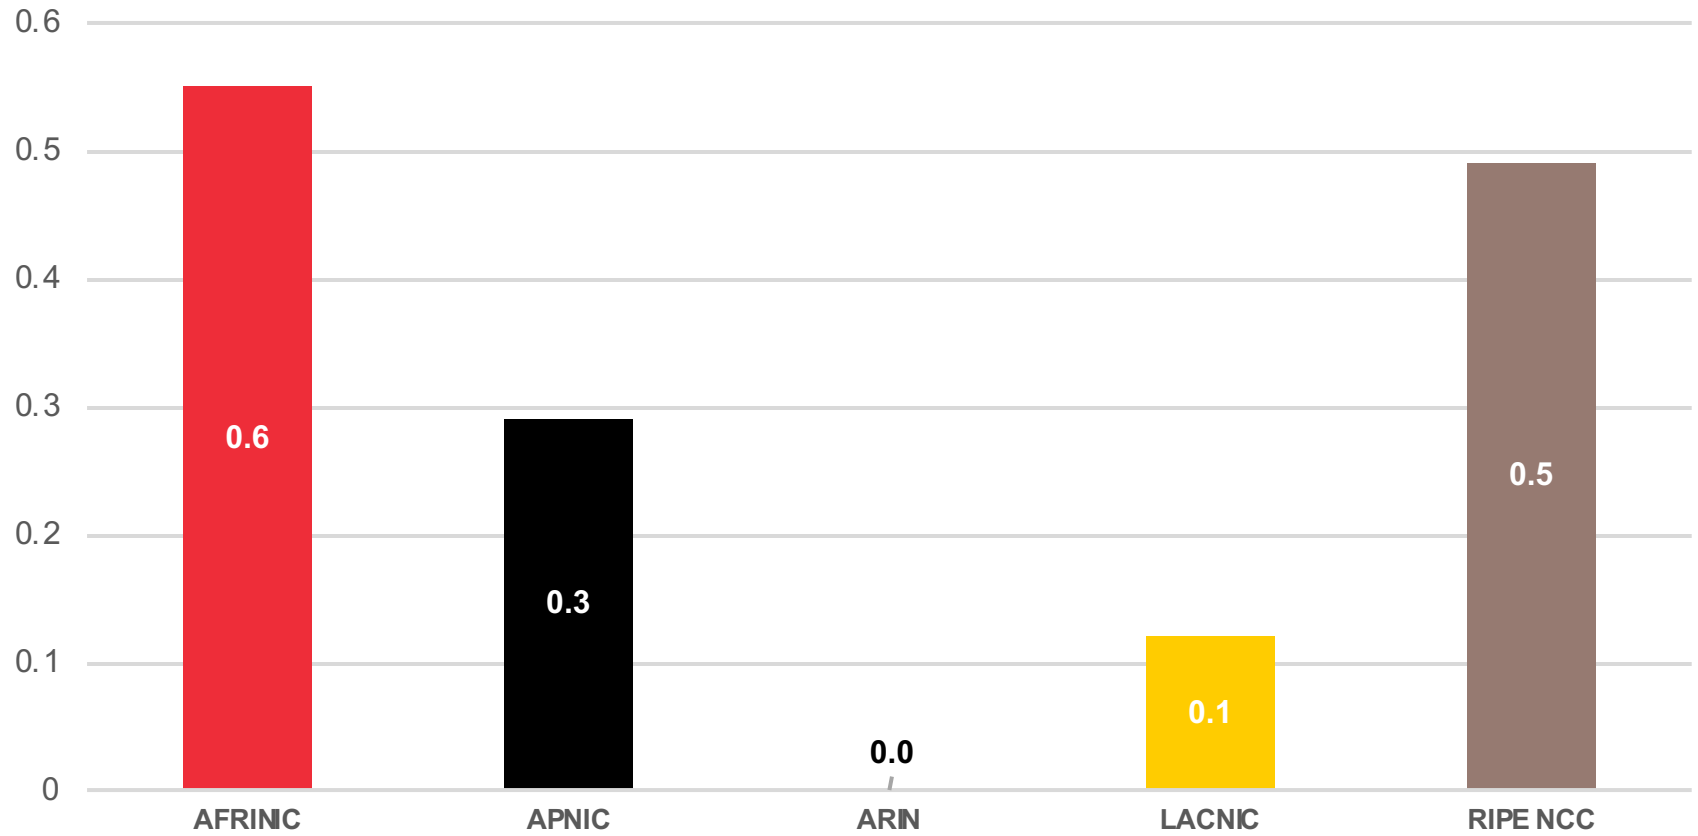

Available IPv4 Space

In terms of /8s