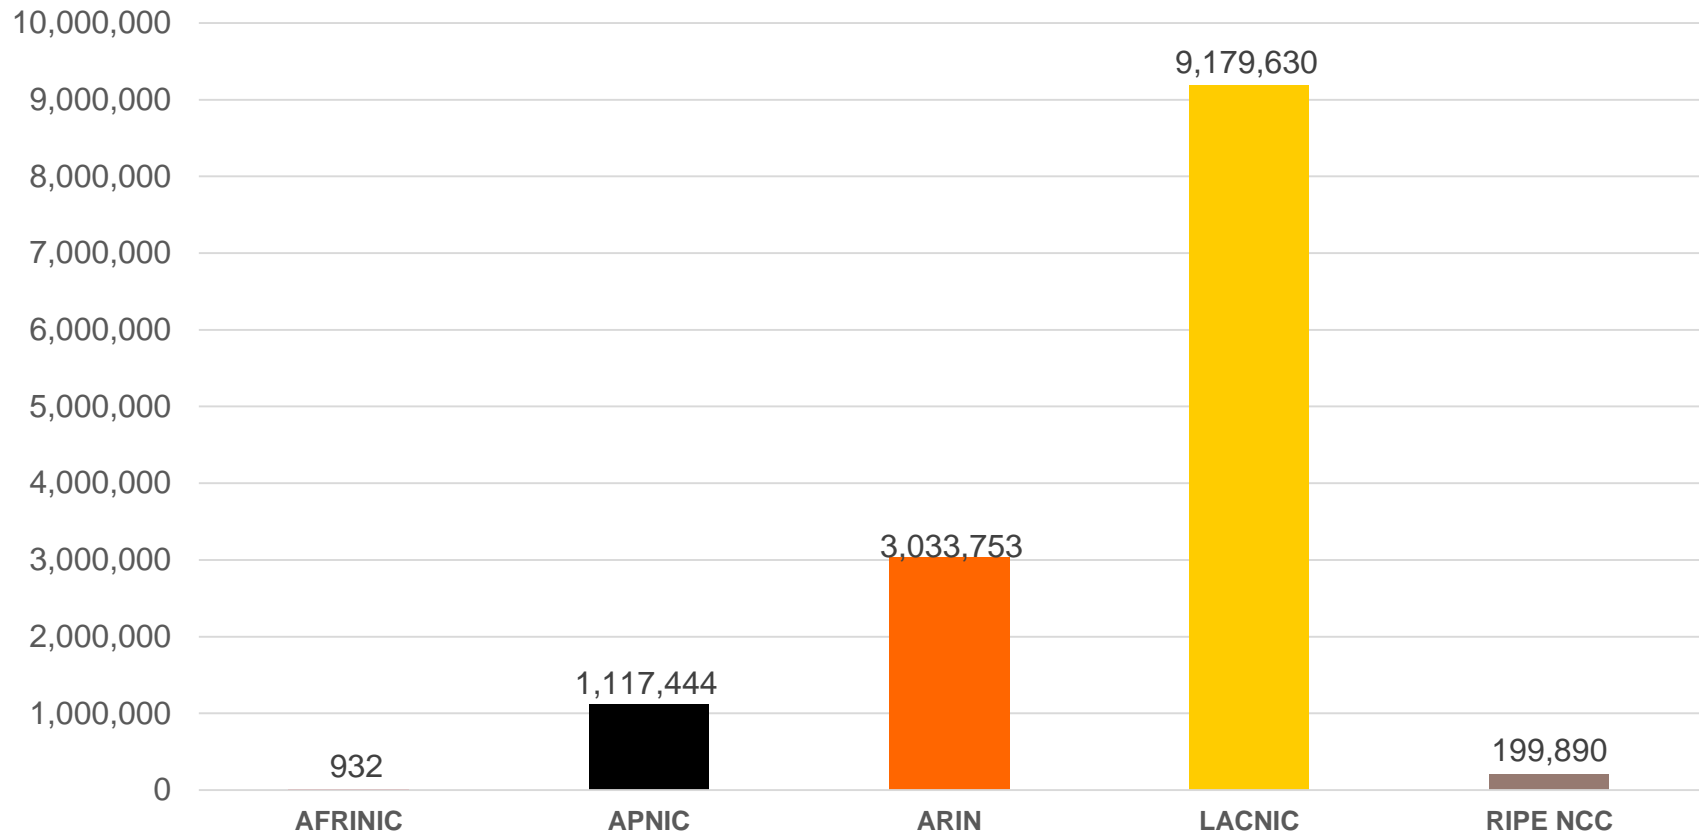

Number of transfers per year

Intra-RIR IPv4 Transfers

Number of addresses transferred by year

Inter-RIR IPv4 Transfers

Total number of IPv4 transfers between RIRs

Inter-RIR IPv4 Transfers

Total number of IPv4 addresses transferred between RIRs

IPv6

All IPv6 Address Space

How much has been allocated to the RIRs?

IPv6 Allocations Issued by RIRs

How many prefixes has each RIR allocated per year?

Total Allocated IPv6 Space

Total size of IPv6 space (in /32s) that each RIR has allocated

IPv6 Assignments Issued by RIRs

How many prefixes has each RIR assigned per year?

Total Assigned IPv6 Space

Total size of IPv6 space (in /48s) that each RIR has assigned

Percentage of Members with IPv6 in each RIR