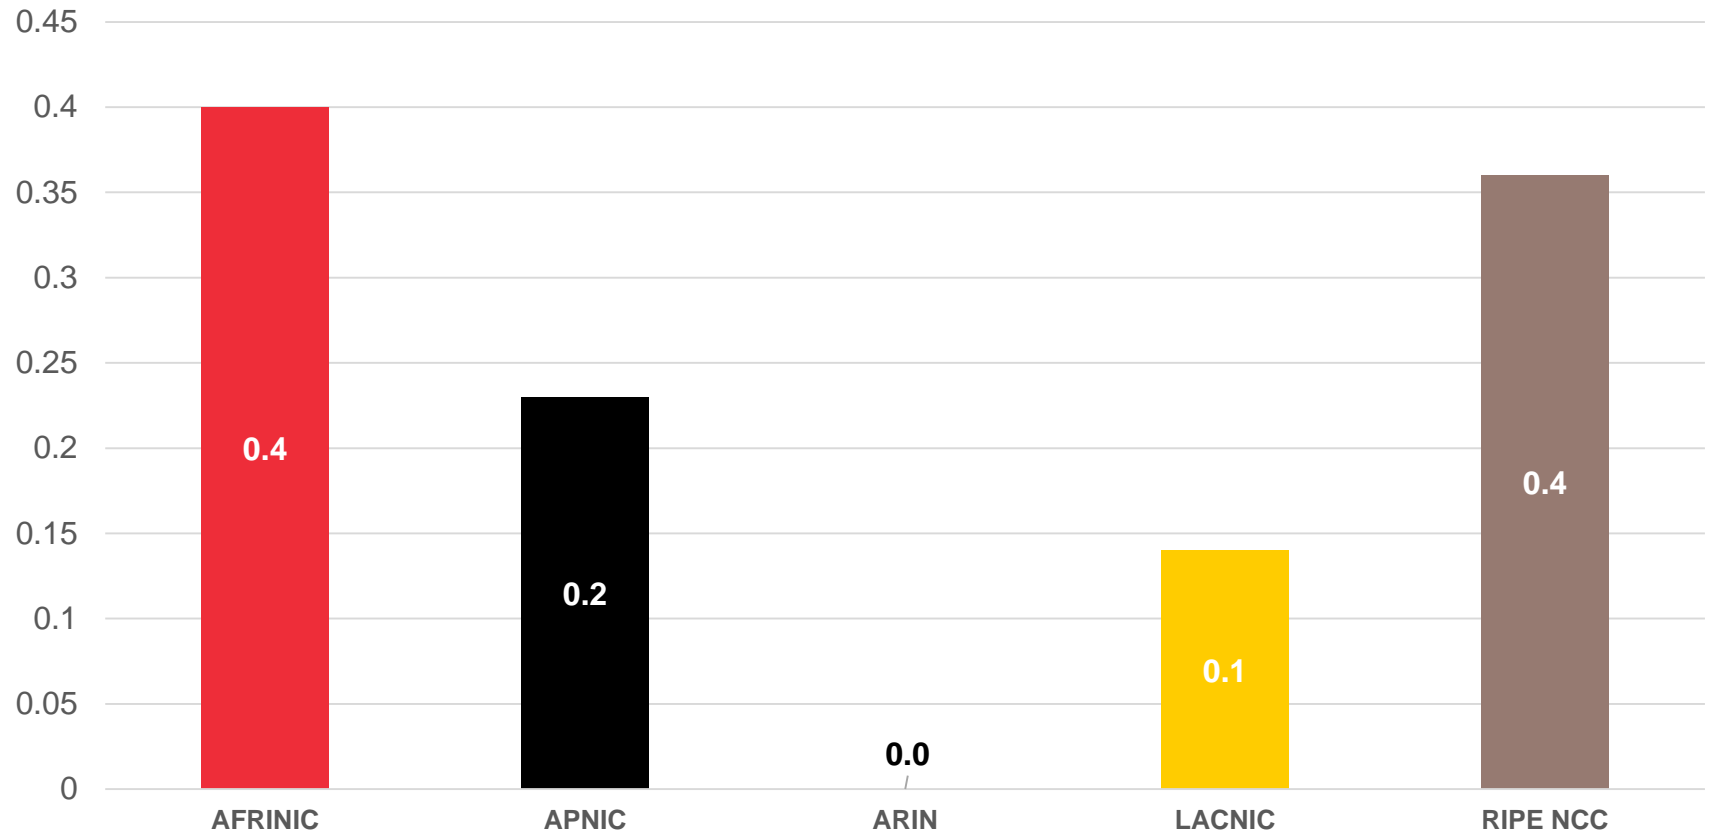

Internet Number Resource Status Report

Prepared by
Regional Internet Registries
AFRINIC, APNIC, ARIN, LACNIC, RIPE NCC

As of 31 Dec 2018

All IPv4 Address Space

Distribution of the 256 /8s

Total IPv4 Addresses Managed by each RIR

In terms of /8s

Available IPv4 Space in each RIR

In terms of /8s

IPv4 Space issued by RIRs

In terms of /8s, how much space has each RIR issued per year?

IPv4 Transfers

(exclusive M&A)

Intra-RIR IPv4 Transfers