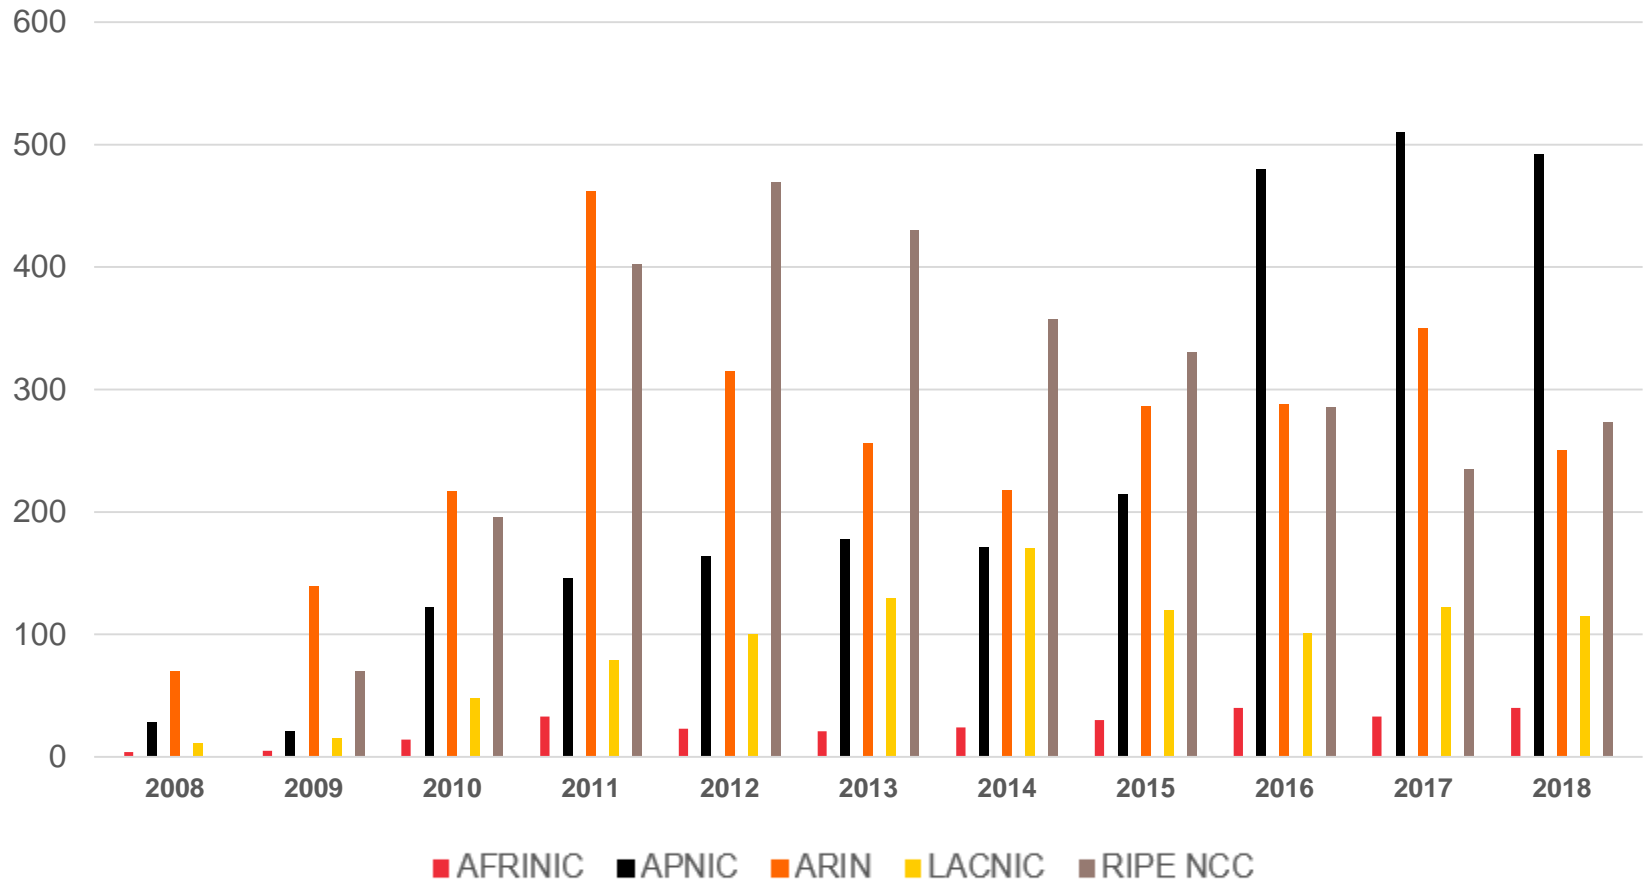

Number of transfers per year

Intra-RIR IPv4 Transfers

Number of addresses transferred by year

Inter-RIR IPv4 Transfers

Total number of IPv4 transfers between RIRs

Inter-RIR IPv4 Transfers

Total number of IPv4 addresses transferred between RIRs

IPv6

All IPv6 Address Space

How much has been allocated to the RIRs?

IPv6 Allocations Issued by RIRs

How many prefixes has each RIR allocated per year?

Total Allocated IPv6 Space

Total size of IPv6 space (in /32s) that each RIR has allocated

IPv6 Assignments Issued by RIRs

How many prefixes has each RIR assigned per year?

Total Assigned IPv6 Space

Total size of IPv6 space (in /48s) that each RIR has assigned

Percentage of Members with IPv6 in each RIR