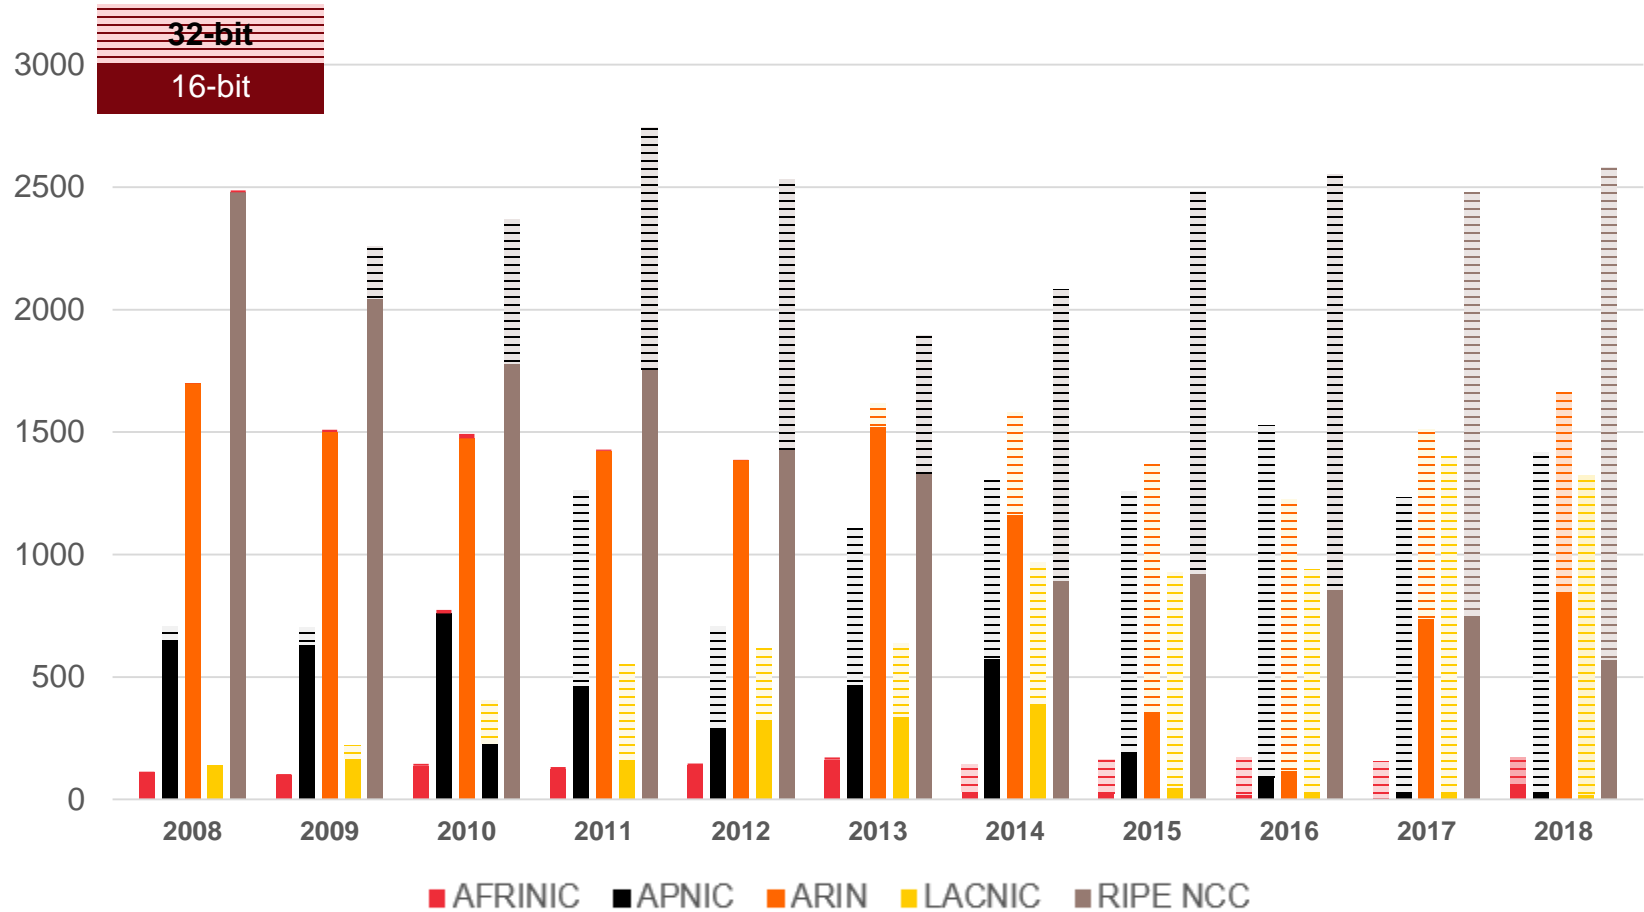

IPv6 Assignments Issued by RIRs

How many prefixes has each RIR assigned per year?

Total Assigned IPv6 Space

Total size of IPv6 space (in /48s) that each RIR has assigned

Percentage of Members with IPv6 in each RIR

AS Numbers

AS Numbers

All ASNs

ASN Assignments by RIRs

How many ASNs has each RIR issued per year?

Total ASNs Assigned by each RIR

References

- NRO Statistics
www.nro.net/statistics
- IANA Number Resources
<https://www.iana.org/numbers>