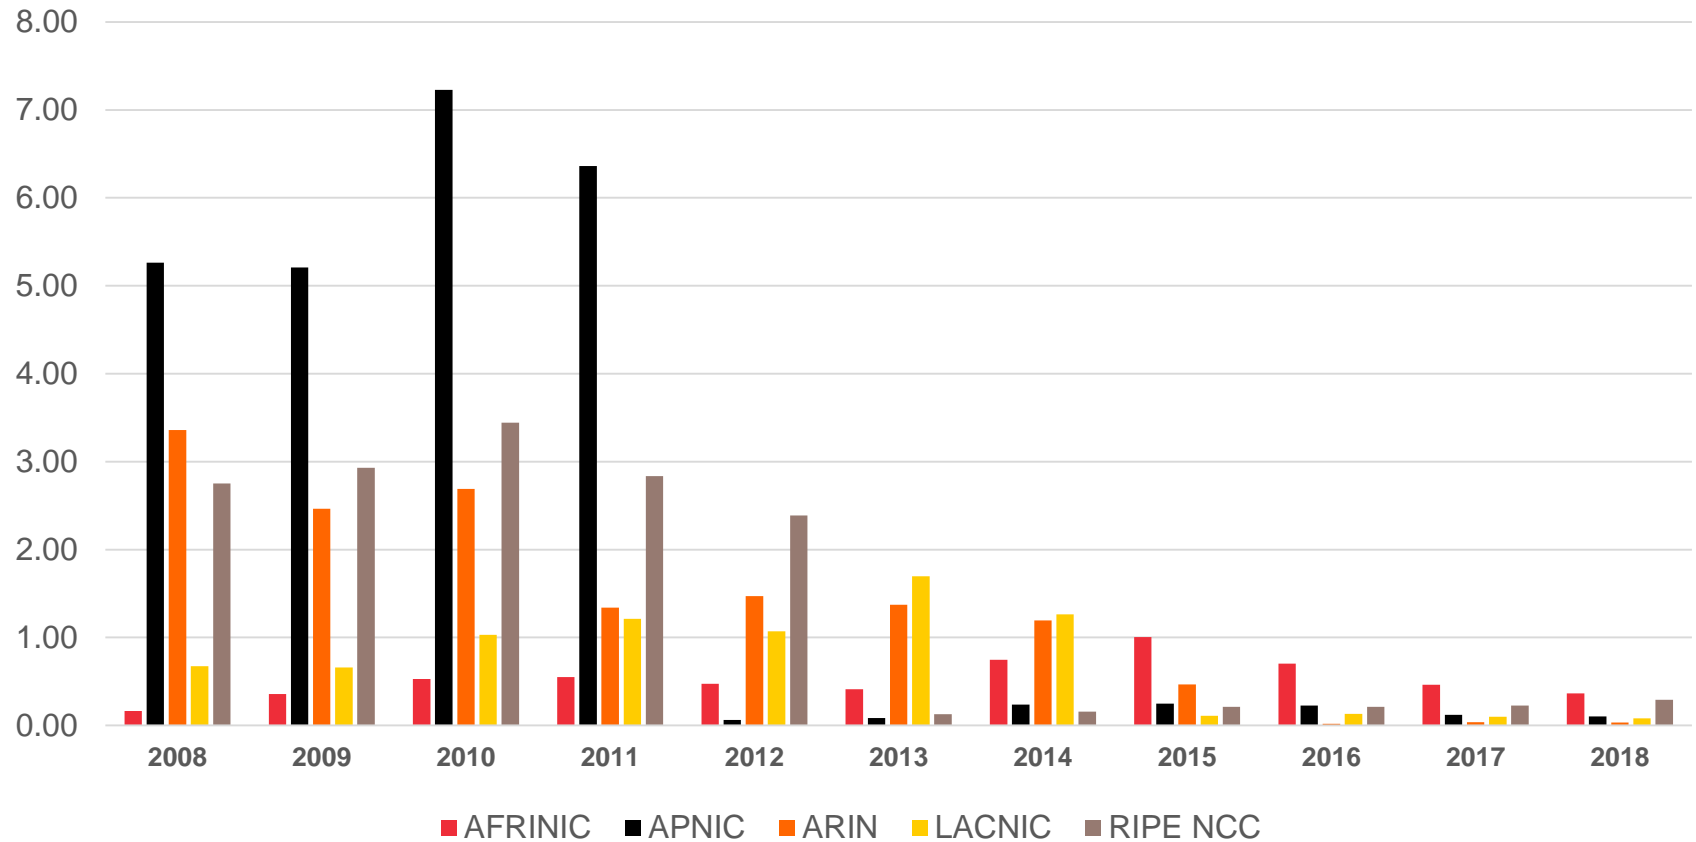

Internet Number Resource Status Report

Prepared by
Regional Internet Registries
AFRINIC, APNIC, ARIN, LACNIC, RIPE NCC

As of 31 Dec 2018

All IPv4 Address Space

Distribution of the 256 /8s

Total IPv4 Addresses Managed by each RIR

In terms of /8s

Available IPv4 Space in each RIR

In terms of /8s

IPv4 Space issued by RIRs

In terms of /8s, how much space has each RIR issued per year?

IPv4 Transfers

(exclusive M&A)

Intra-RIR IPv4 Transfers

Number of transfers per year

Intra-RIR IPv4 Transfers

Number of addresses transferred by year

Inter-RIR IPv4 Transfers

Total number of IPv4 transfers between RIRs

Inter-RIR IPv4 Transfers

Total number of IPv4 addresses transferred between RIRs