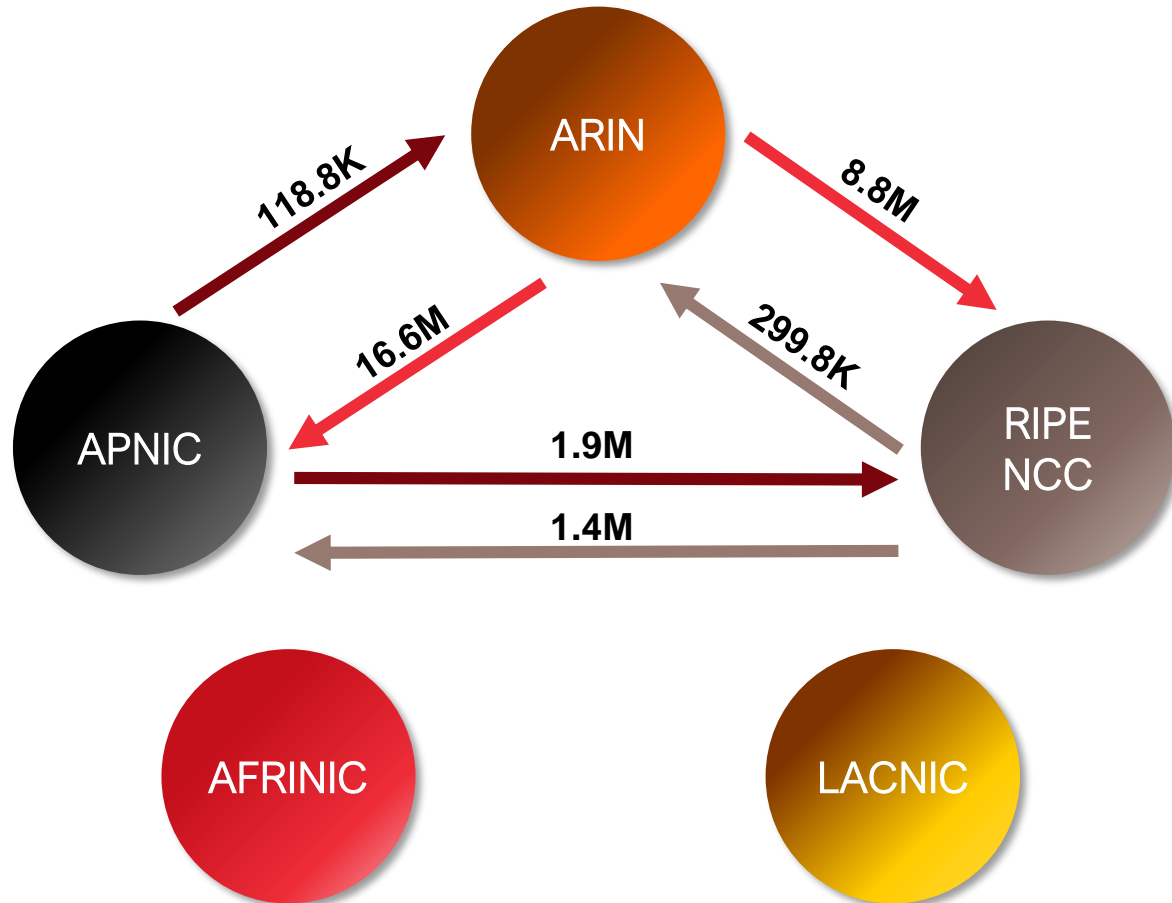

Internet Number Resource Status Report

Prepared by
Regional Internet Registries
AFRINIC, APNIC, ARIN, LACNIC, RIPE NCC

As of 31 Dec 2018

All IPv4 Address Space

Distribution of the 256 /8s

Total IPv4 Addresses Managed by each RIR

In terms of /8s

Available IPv4 Space in each RIR

In terms of /8s

IPv4 Space issued by RIRs

In terms of /8s, how much space has each RIR issued per year?

IPv4 Transfers

(exclusive M&A)

Intra-RIR IPv4 Transfers

Number of transfers per year

Intra-RIR IPv4 Transfers

Number of addresses transferred by year

Inter-RIR IPv4 Transfers

Total number of IPv4 transfers between RIRs

Inter-RIR IPv4 Transfers

Total number of IPv4 addresses transferred between RIRs

IPv6

All IPv6 Address Space

How much has been allocated to the RIRs?

IPv6 Allocations Issued by RIRs

How many prefixes has each RIR allocated per year?

Total Allocated IPv6 Space

Total size of IPv6 space (in /32s) that each RIR has allocated