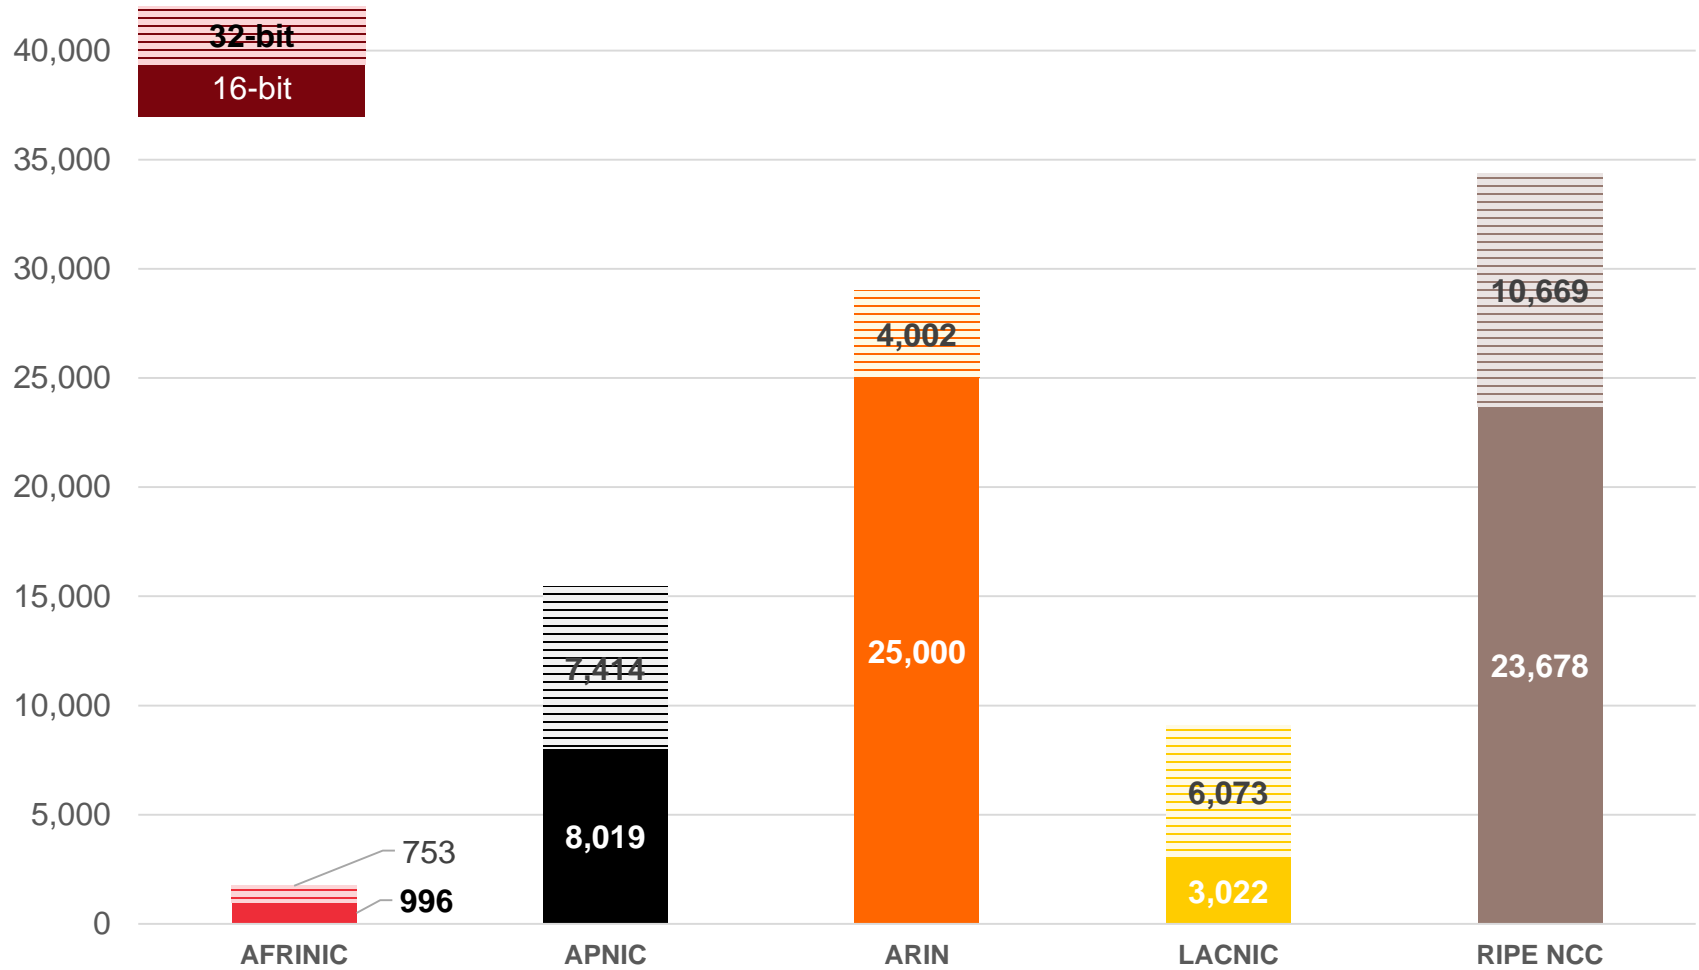

IPv6 Assignments Issued by RIRs

How many prefixes has each RIR assigned per year?

Total Assigned IPv6 Space

Total size of IPv6 space (in /48s) that each RIR has assigned

Percentage of Members with IPv6 in each RIR

AS Numbers

AS Numbers

All ASNs

ASN Assignments by RIRs

How many ASNs has each RIR issued per year?

Total ASNs Assigned by each RIR

References

- NRO Statistics
www.nro.net/statistics
- IANA Number Resources
<https://www.iana.org/numbers>