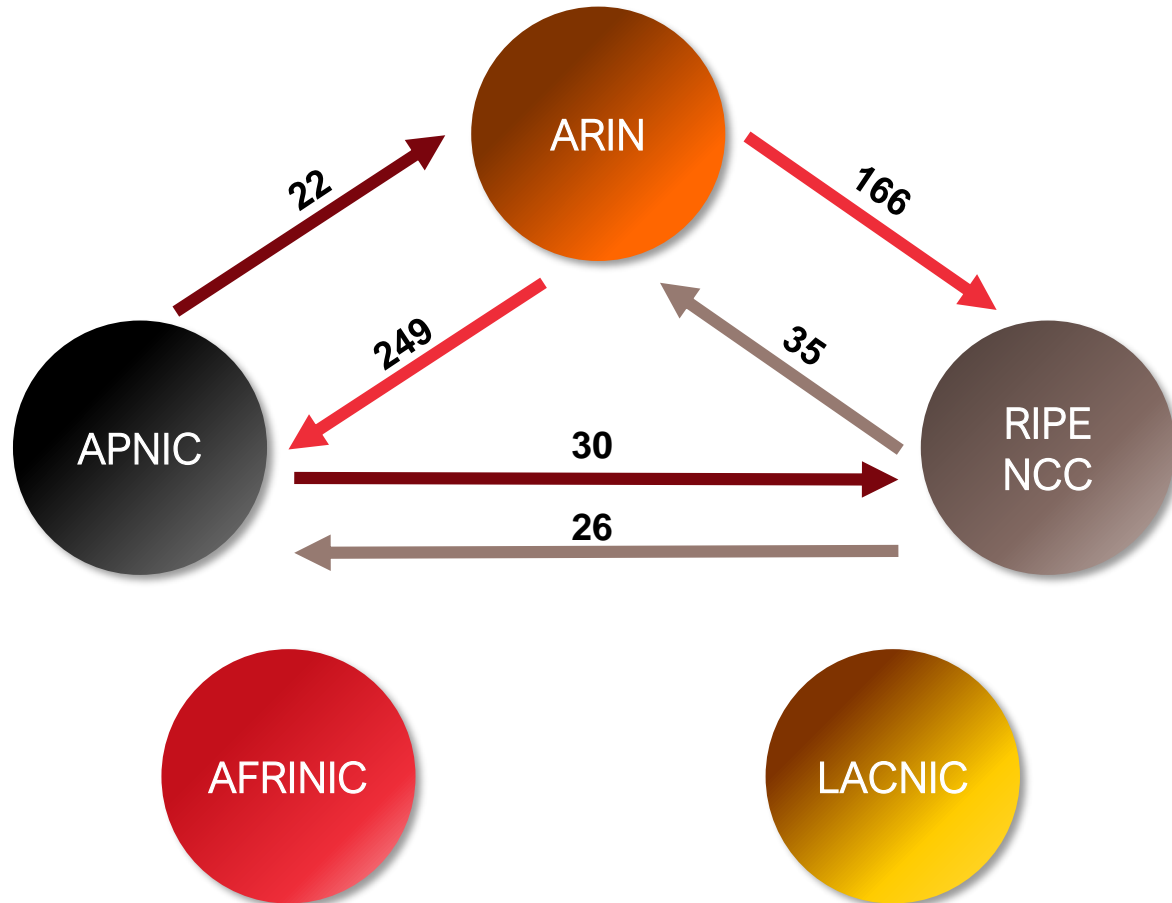

Internet Number Resource Status Report

Prepared by
Regional Internet Registries
AFRINIC, APNIC, ARIN, LACNIC, RIPE NCC

As of 31 Dec 2018

All IPv4 Address Space

Distribution of the 256 /8s

Total IPv4 Addresses Managed by each RIR

In terms of /8s

Available IPv4 Space in each RIR

In terms of /8s

IPv4 Space issued by RIRs

In terms of /8s, how much space has each RIR issued per year?

IPv4 Transfers

(exclusive M&A)

Intra-RIR IPv4 Transfers

Number of transfers per year

Intra-RIR IPv4 Transfers

Number of addresses transferred by year

Inter-RIR IPv4 Transfers

Total number of IPv4 transfers between RIRs

Inter-RIR IPv4 Transfers

Total number of IPv4 addresses transferred between RIRs

IPv6

All IPv6 Address Space

How much has been allocated to the RIRs?

IPv6 Allocations Issued by RIRs

How many prefixes has each RIR allocated per year?

Total Allocated IPv6 Space

Total size of IPv6 space (in /32s) that each RIR has allocated