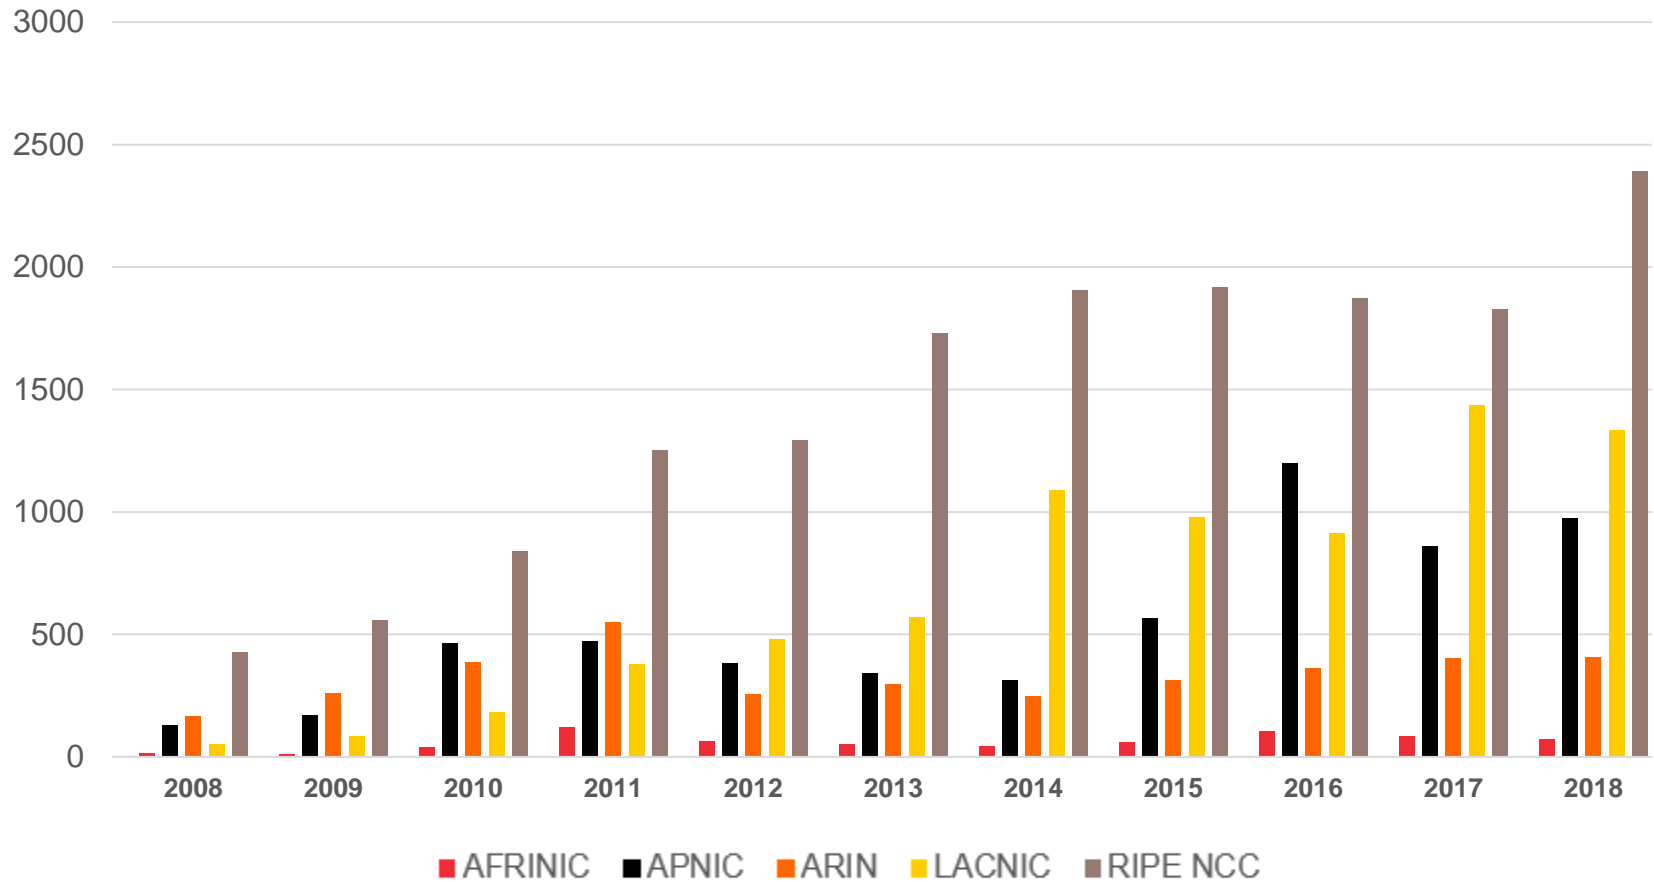

Number of transfers per year

Intra-RIR IPv4 Transfers

Number of addresses transferred by year

Inter-RIR IPv4 Transfers

Total number of IPv4 transfers between RIRs

Inter-RIR IPv4 Transfers

Total number of IPv4 addresses transferred between RIRs

IPv6

All IPv6 Address Space

How much has been allocated to the RIRs?

IPv6 Allocations Issued by RIRs

How many prefixes has each RIR allocated per year?

Total Allocated IPv6 Space

Total size of IPv6 space (in /32s) that each RIR has allocated

IPv6 Assignments Issued by RIRs

How many prefixes has each RIR assigned per year?

Total Assigned IPv6 Space

Total size of IPv6 space (in /48s) that each RIR has assigned

Percentage of Members with IPv6 in each RIR