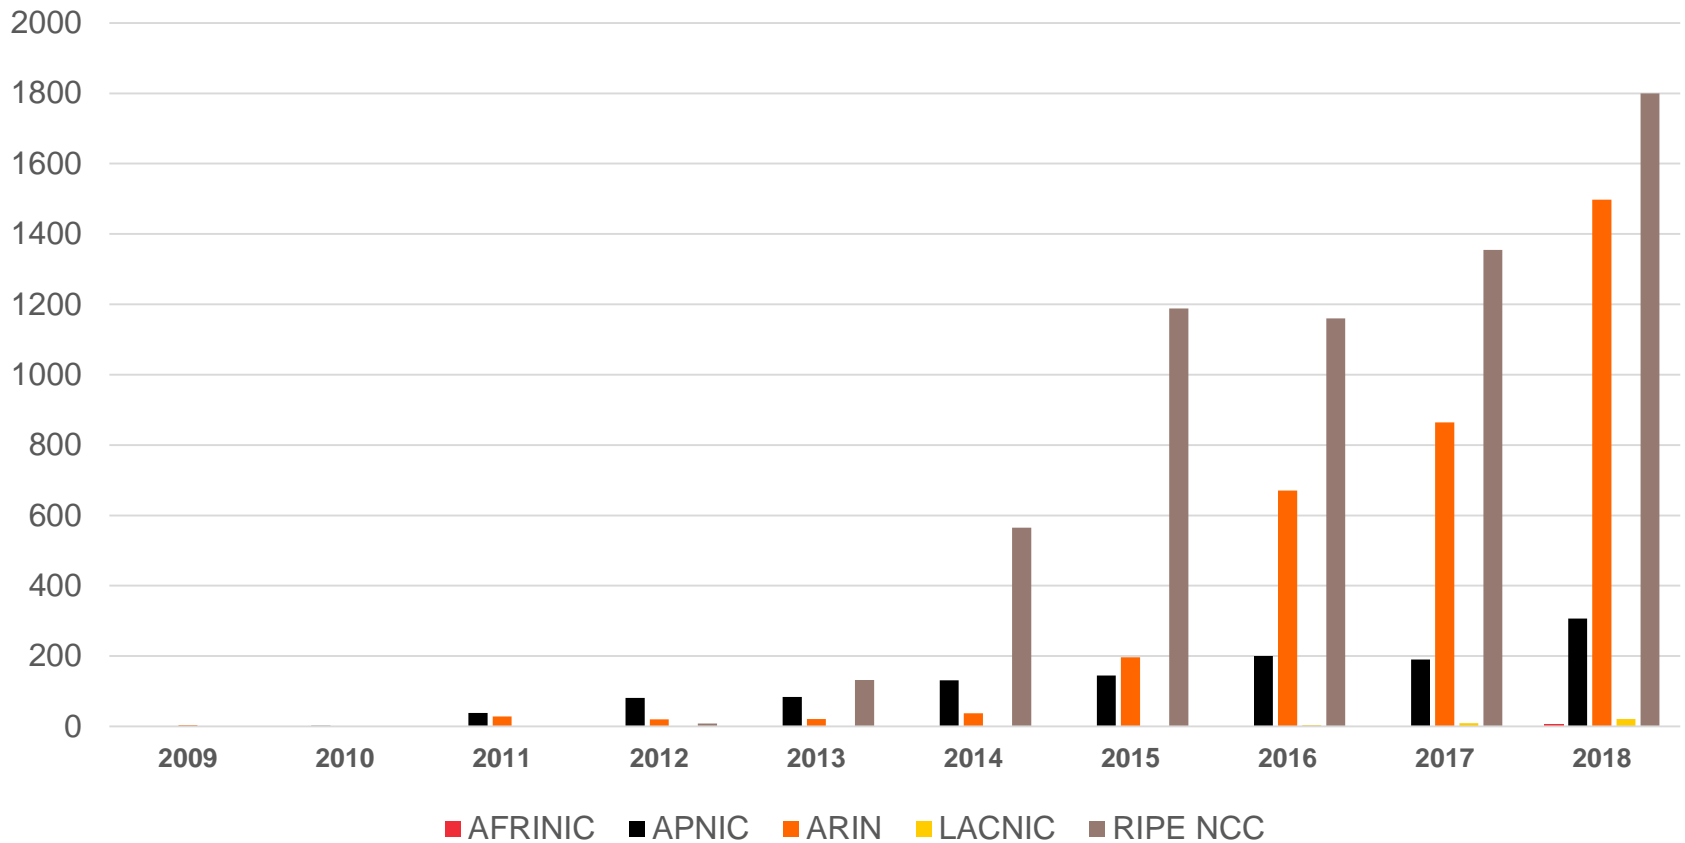

Internet Number Resource Status Report

Prepared by
Regional Internet Registries
AFRINIC, APNIC, ARIN, LACNIC, RIPE NCC

As of 31 Dec 2018

All IPv4 Address Space

Distribution of the 256 /8s

Total IPv4 Addresses Managed by each RIR

In terms of /8s

Available IPv4 Space in each RIR

In terms of /8s

IPv4 Space issued by RIRs

In terms of /8s, how much space has each RIR issued per year?

IPv4 Transfers

(exclusive M&A)

Intra-RIR IPv4 Transfers

Number of transfers per year

Intra-RIR IPv4 Transfers

Number of addresses transferred by year

Inter-RIR IPv4 Transfers

Total number of IPv4 transfers between RIRs

Inter-RIR IPv4 Transfers

Total number of IPv4 addresses transferred between RIRs