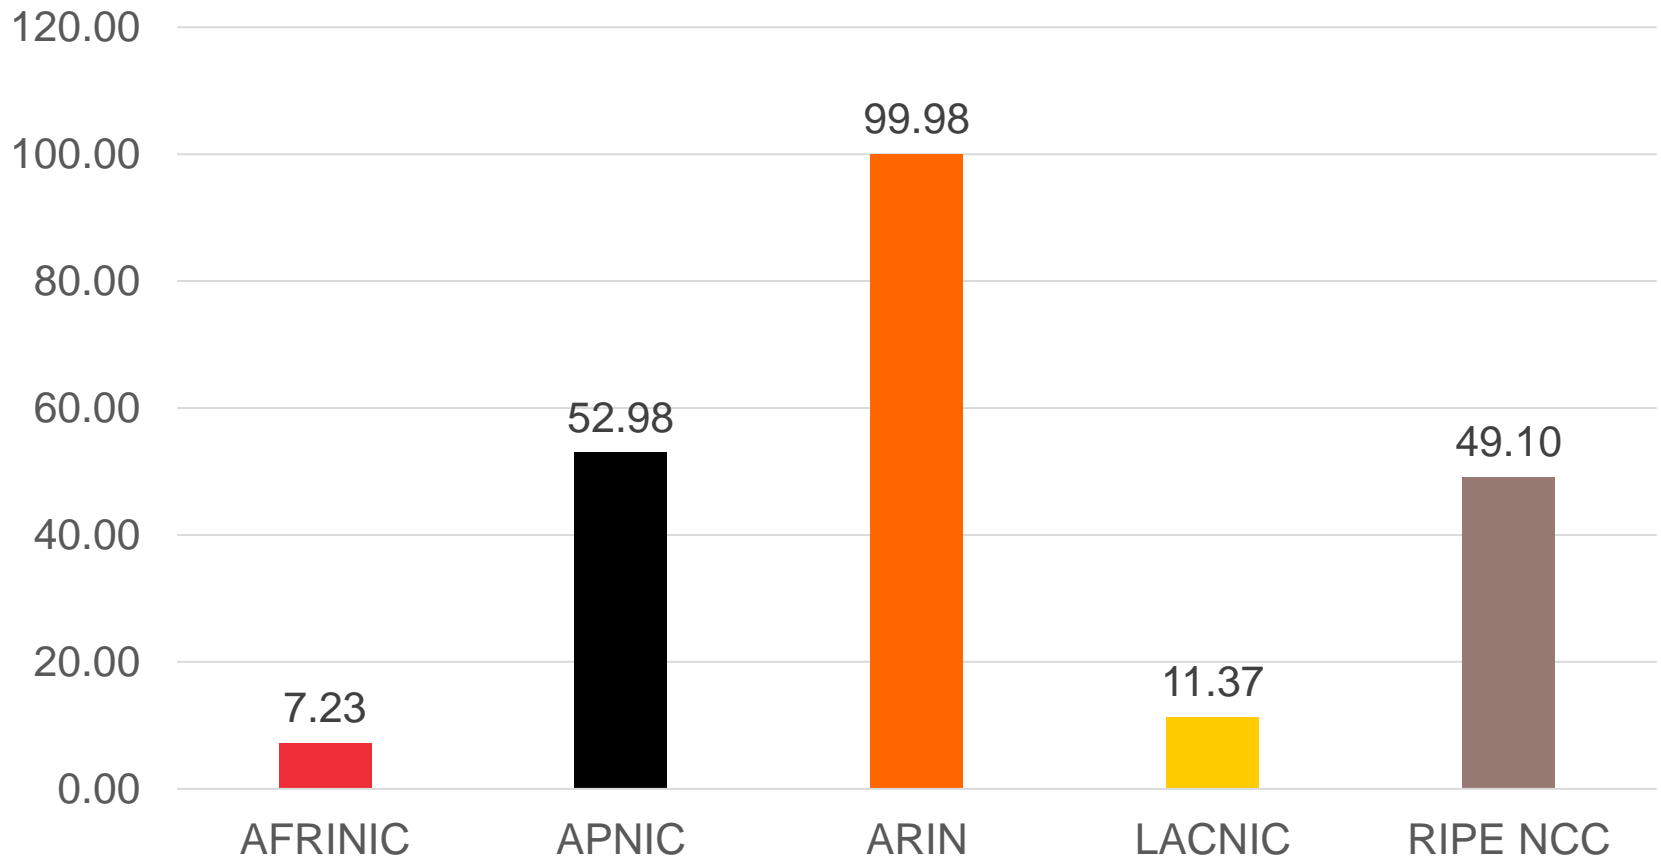

Internet Number Resource Status Report

Prepared by
Regional Internet Registries
AFRINIC, APNIC, ARIN, LACNIC, RIPE NCC

As of 31 Dec 2018

All IPv4 Address Space

Distribution of the 256 /8s

Total IPv4 Addresses Managed by each RIR

In terms of /8s

Available IPv4 Space in each RIR

In terms of /8s

IPv4 Space issued by RIRs

In terms of /8s, how much space has each RIR issued per year?

IPv4 Transfers

(exclusive M&A)

Intra-RIR IPv4 Transfers