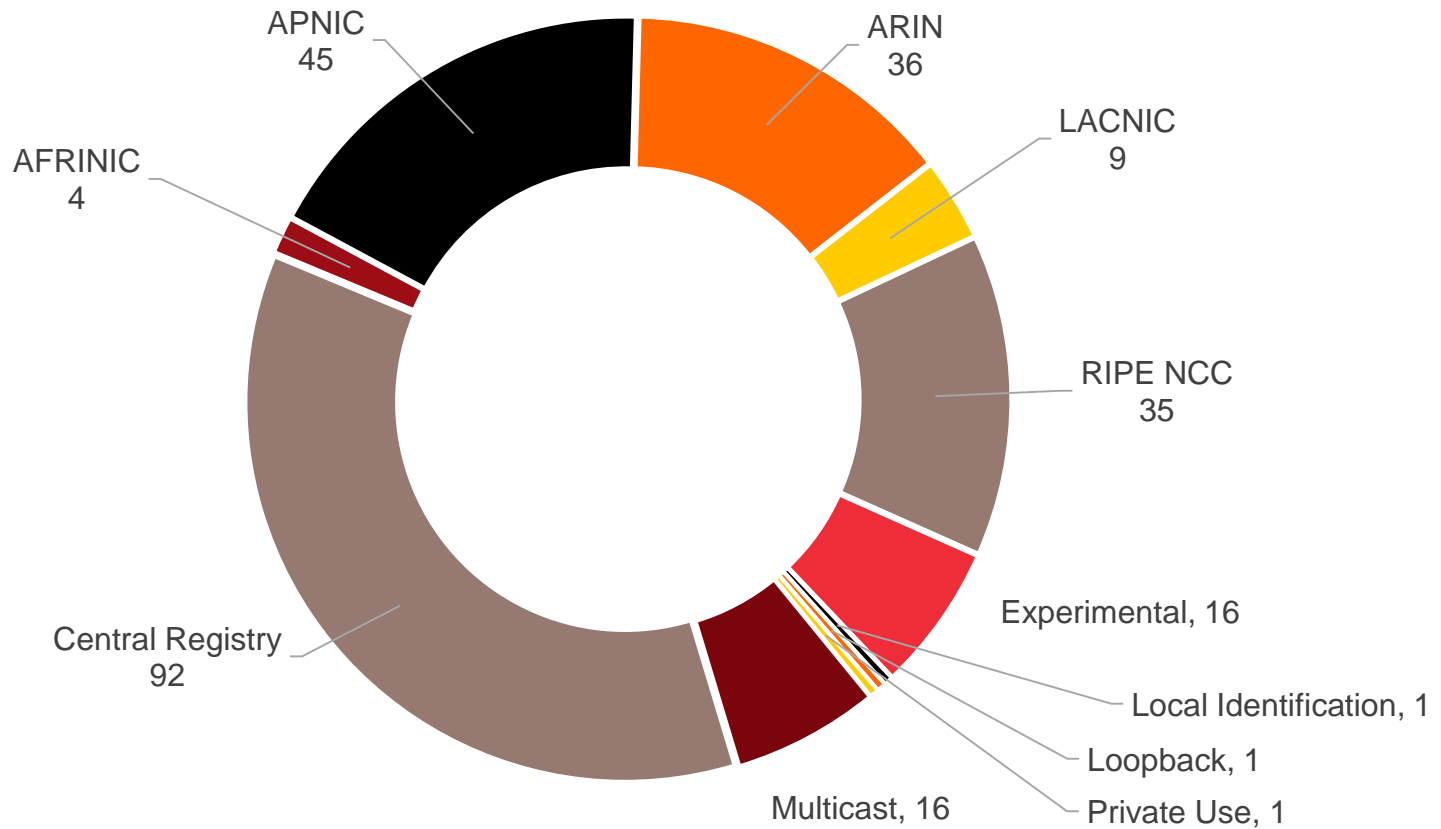

Internet Number Resource Status Report

Prepared by
Regional Internet Registries
AFRINIC, APNIC, ARIN, LACNIC, RIPE NCC

As of 31 Dec 2018

All IPv4 Address Space

Distribution of the 256 /8s

Total IPv4 Addresses Managed by each RIR

In terms of /8s

Available IPv4 Space in each RIR

In terms of /8s

IPv4 Space issued by RIRs

In terms of /8s, how much space has each RIR issued per year?

IPv4 Transfers

(exclusive M&A)

Intra-RIR IPv4 Transfers

Number of transfers per year

Intra-RIR IPv4 Transfers

Number of addresses transferred by year

Inter-RIR IPv4 Transfers

Total number of IPv4 transfers between RIRs

Inter-RIR IPv4 Transfers

Total number of IPv4 addresses transferred between RIRs