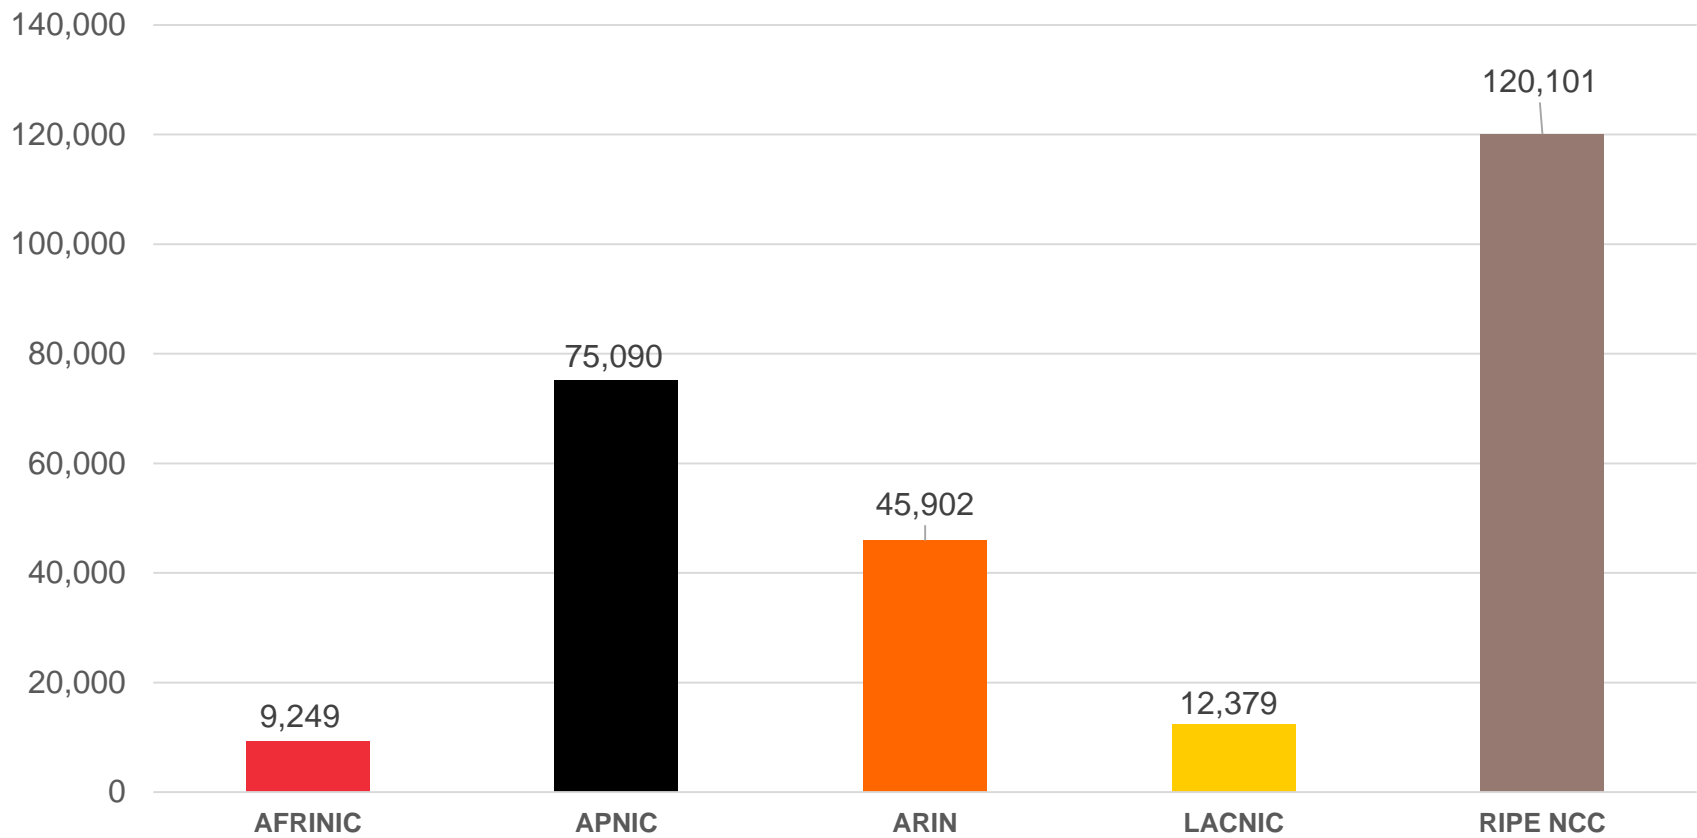

Number of transfers per year

Intra-RIR IPv4 Transfers

Number of addresses transferred by year

Inter-RIR IPv4 Transfers

Total number of IPv4 transfers between RIRs

Inter-RIR IPv4 Transfers

Total number of IPv4 addresses transferred between RIRs

IPv6

All IPv6 Address Space

How much has been allocated to the RIRs?

IPv6 Allocations Issued by RIRs

How many prefixes has each RIR allocated per year?

Total Allocated IPv6 Space

Total size of IPv6 space (in /32s) that each RIR has allocated

IPv6 Assignments Issued by RIRs

How many prefixes has each RIR assigned per year?

Total Assigned IPv6 Space

Total size of IPv6 space (in /48s) that each RIR has assigned

Percentage of Members with IPv6 in each RIR