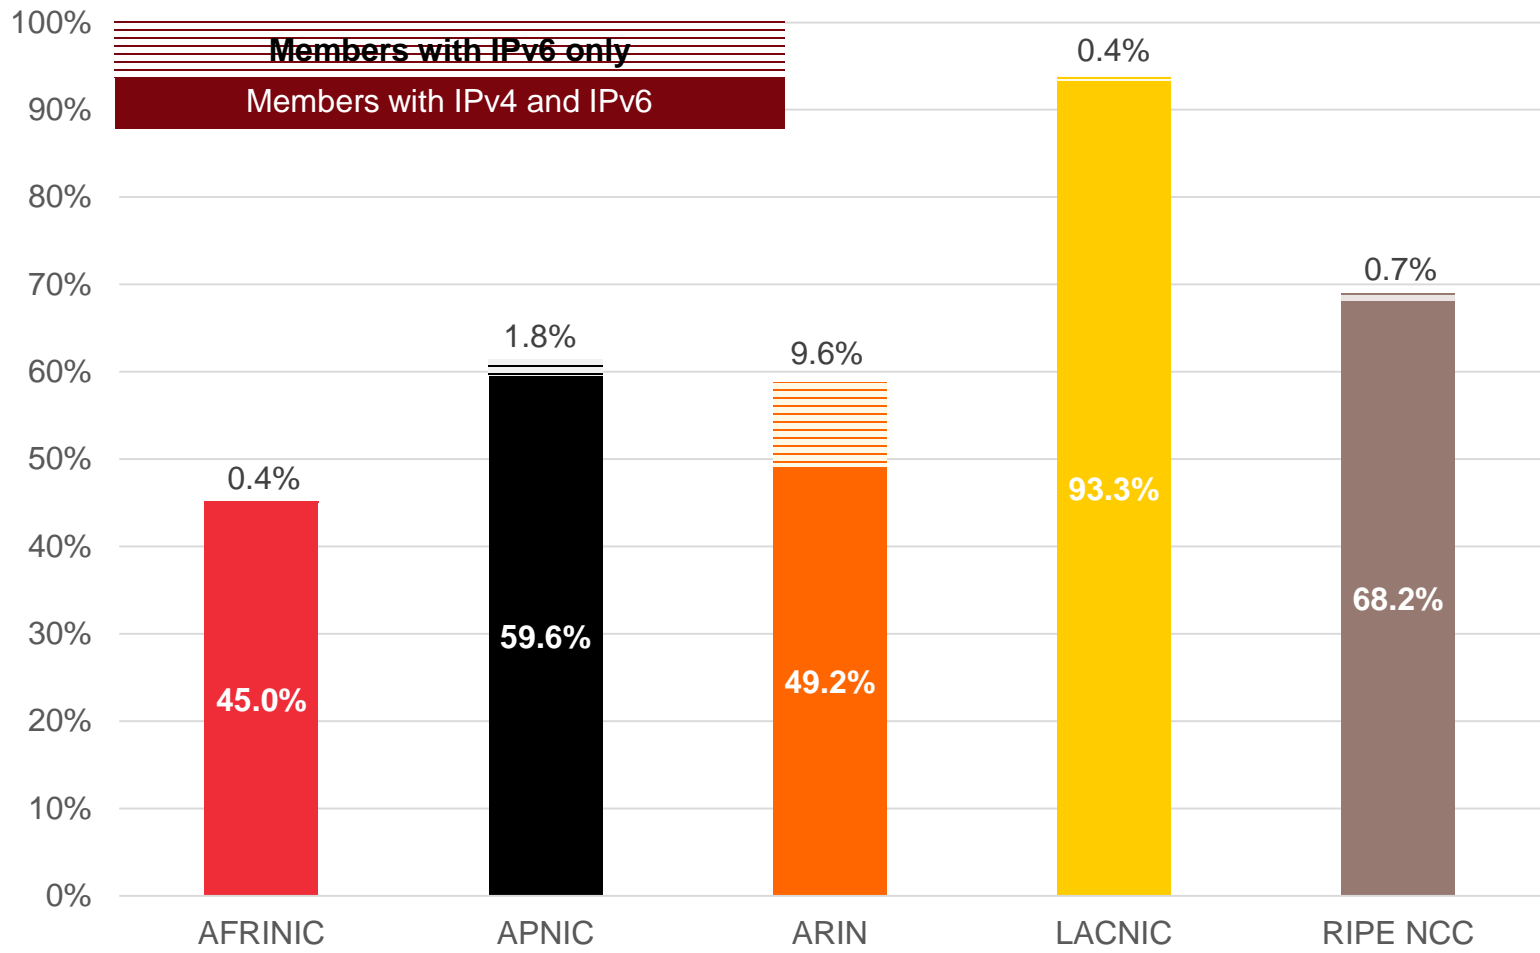

IPv6

All IPv6 Address Space

How much has been allocated to the RIRs?

IPv6 Allocations Issued by RIRs

How many prefixes has each RIR allocated per year?

Total Allocated IPv6 Space

Total size of IPv6 space (in /32s) that each RIR has allocated

IPv6 Assignments Issued by RIRs

How many prefixes has each RIR assigned per year?

Total Assigned IPv6 Space

Total size of IPv6 space (in /48s) that each RIR has assigned

Percentage of Members with IPv6 in each RIR