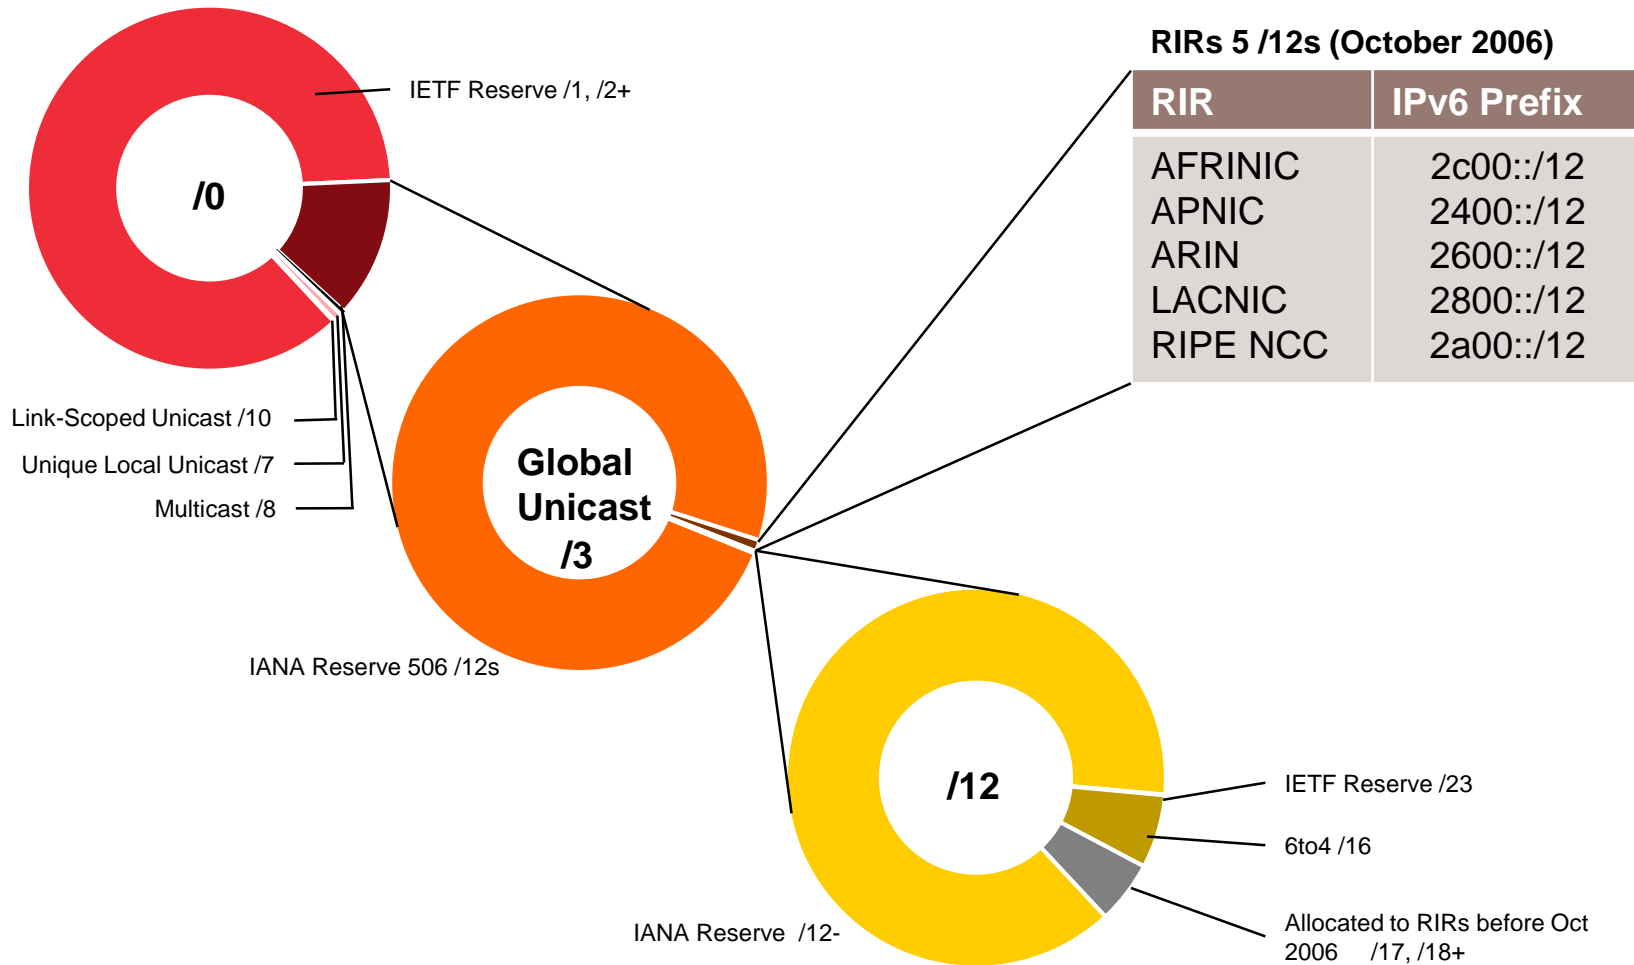

Internet Number Resource Status Report

Prepared by
Regional Internet Registries
AFRINIC, APNIC, ARIN, LACNIC, RIPE NCC

As of 31 Dec 2018

All IPv4 Address Space

Distribution of the 256 /8s

Total IPv4 Addresses Managed by each RIR

In terms of /8s

Available IPv4 Space in each RIR

In terms of /8s

IPv4 Space issued by RIRs

In terms of /8s, how much space has each RIR issued per year?

IPv4 Transfers

(exclusive M&A)

Intra-RIR IPv4 Transfers

Number of transfers per year

Intra-RIR IPv4 Transfers

Number of addresses transferred by year

Inter-RIR IPv4 Transfers

Total number of IPv4 transfers between RIRs

Inter-RIR IPv4 Transfers

Total number of IPv4 addresses transferred between RIRs

IPv6

All IPv6 Address Space

How much has been allocated to the RIRs?

IPv6 Allocations Issued by RIRs

How many prefixes has each RIR allocated per year?

Total Allocated IPv6 Space

Total size of IPv6 space (in /32s) that each RIR has allocated