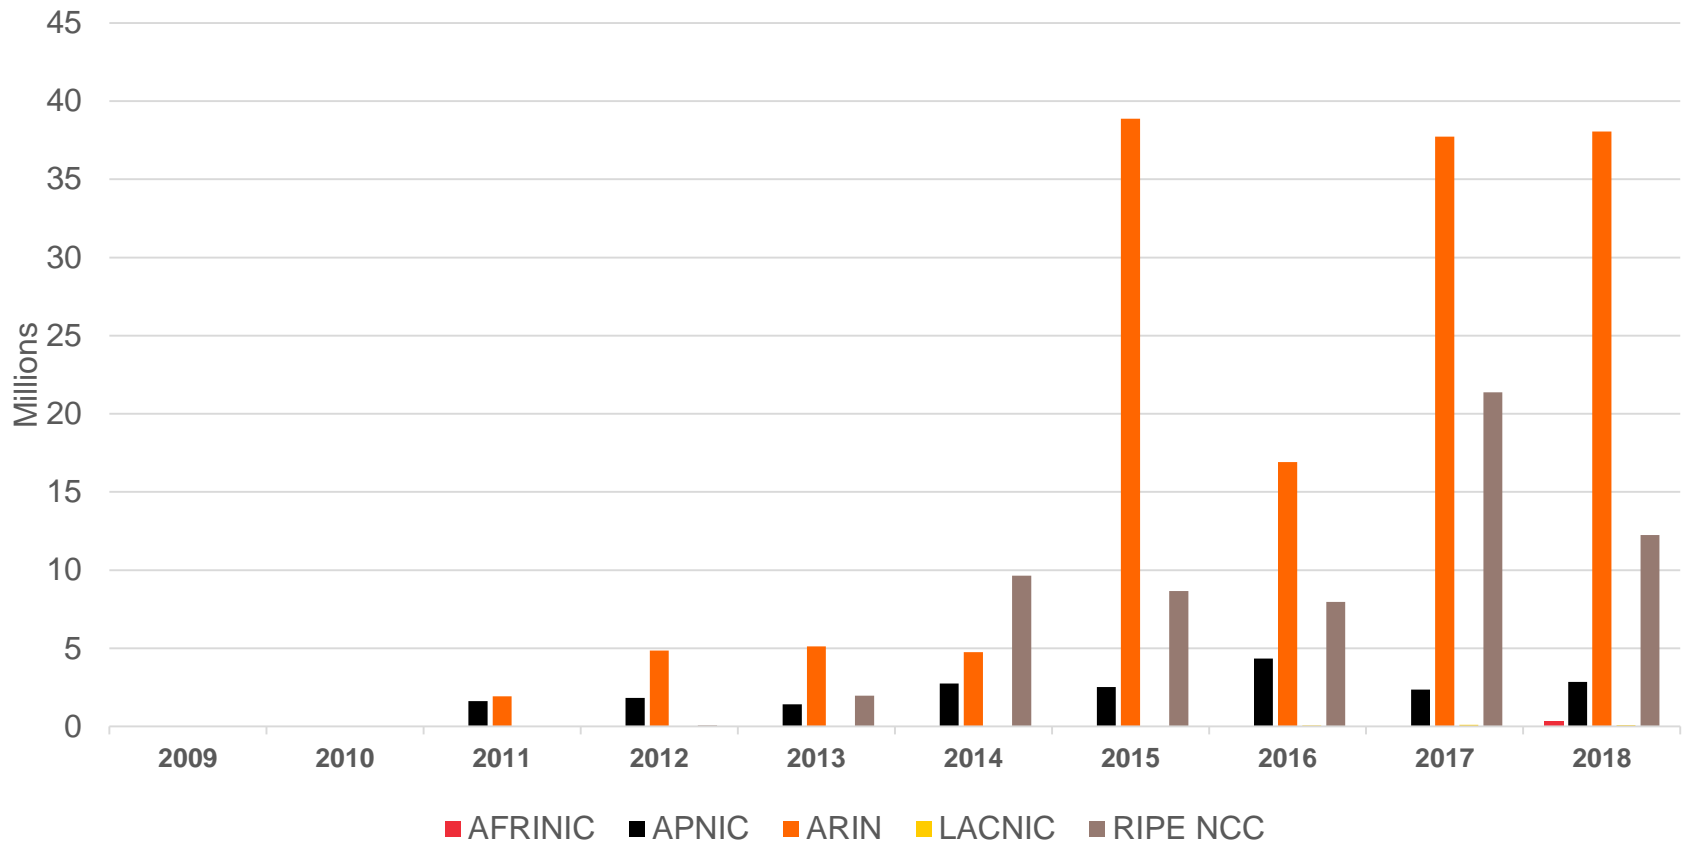

Internet Number Resource Status Report

Prepared by
Regional Internet Registries
AFRINIC, APNIC, ARIN, LACNIC, RIPE NCC

As of 31 Dec 2018

All IPv4 Address Space

Distribution of the 256 /8s

Total IPv4 Addresses Managed by each RIR

In terms of /8s

Available IPv4 Space in each RIR

In terms of /8s

IPv4 Space issued by RIRs

In terms of /8s, how much space has each RIR issued per year?

IPv4 Transfers

(exclusive M&A)

Intra-RIR IPv4 Transfers

Number of transfers per year

Intra-RIR IPv4 Transfers

Number of addresses transferred by year

Inter-RIR IPv4 Transfers

Total number of IPv4 transfers between RIRs

Inter-RIR IPv4 Transfers

Total number of IPv4 addresses transferred between RIRs