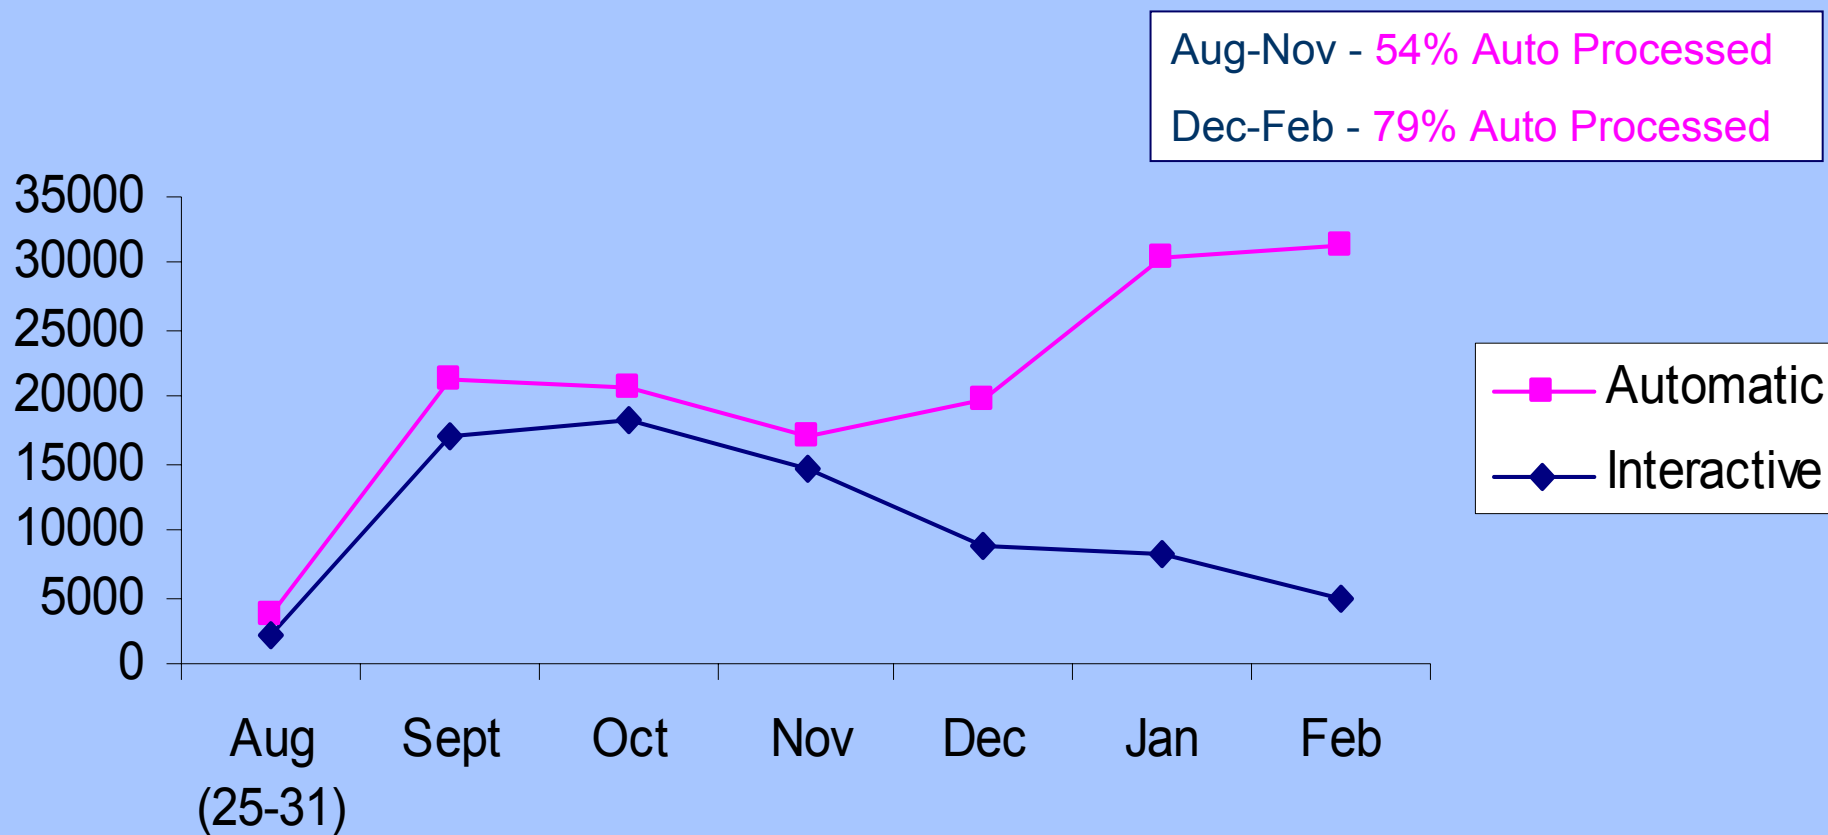

Templates Processed