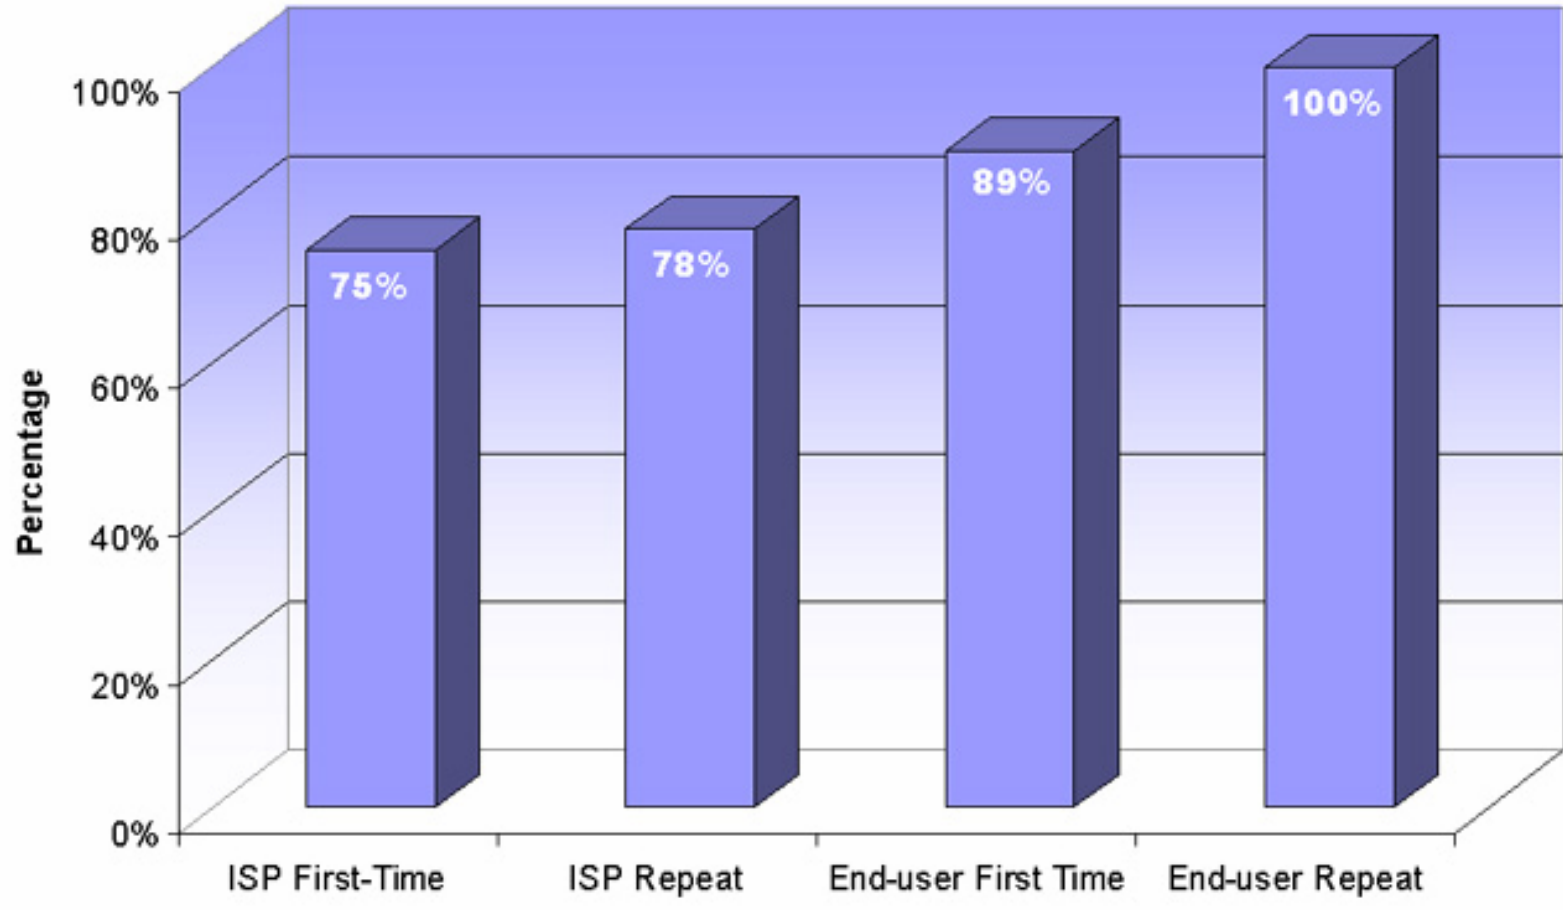

Approved Requests

IP Space Fulfillment for Approved Requests in 2002