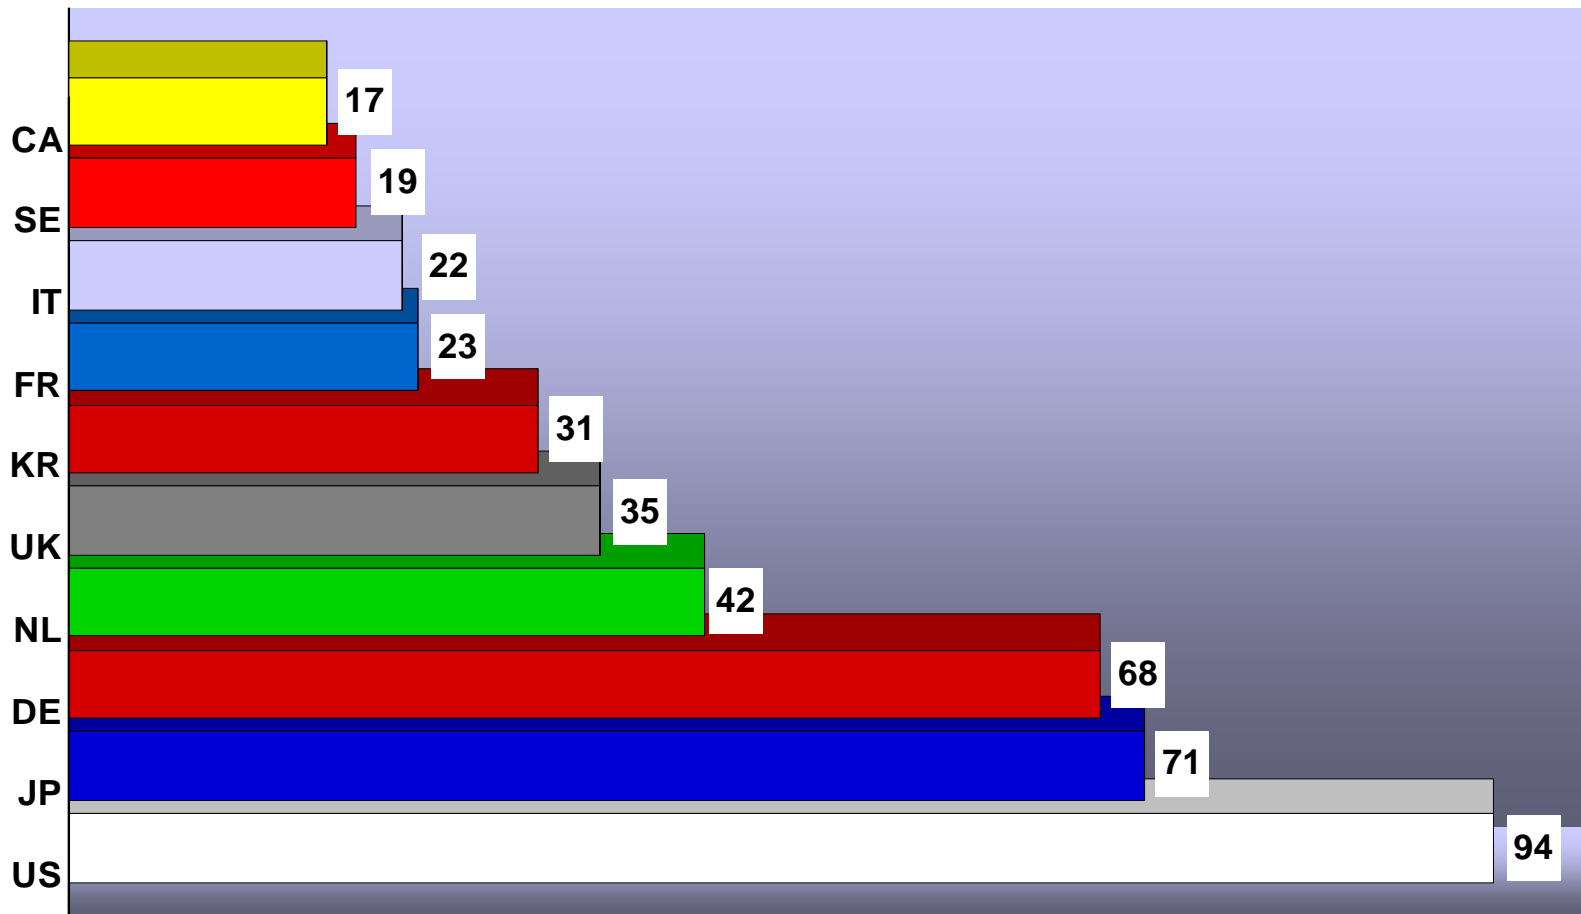

Number Resource Organization