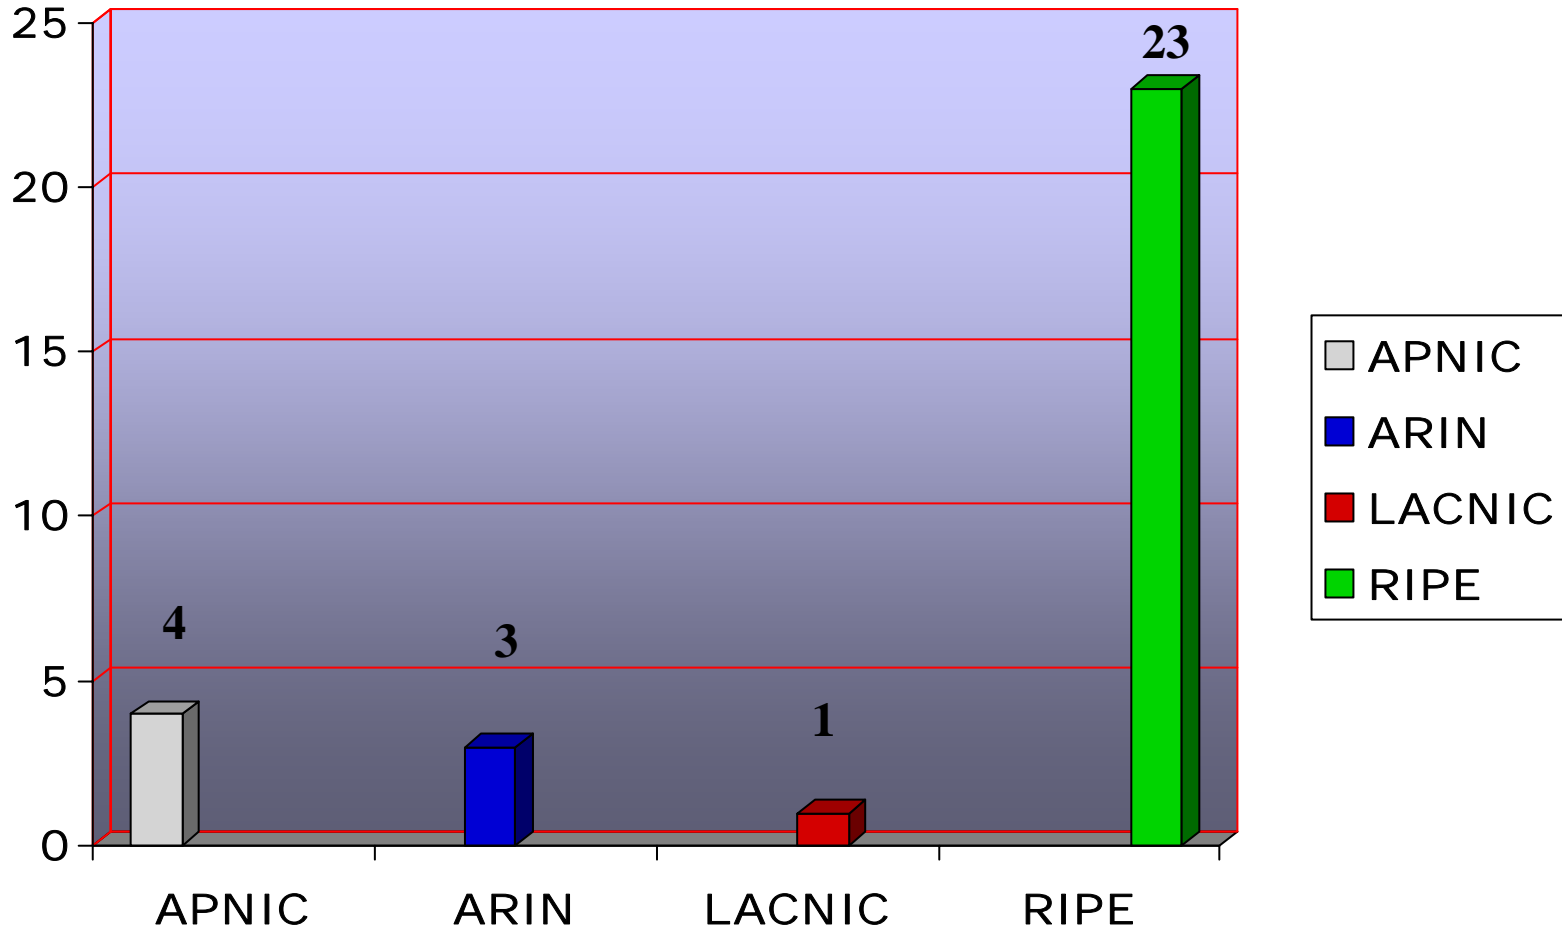

NRO

Internet Number Resource Status Report

As of 30 September 2004

Prepared by
Regional Internet Registries
APNIC, ARIN, LACNIC and RIPE NCC

IPv4 Allocations from RIRs to LIRs/ISPs Yearly Comparison

Number Resource Organization

IANA IPv6 Allocations to RIRs (no of /23s)

2001:610:240:0-193:0:0:202
62:109:128-195:048:02:03
193:0:0:203 2001:610:240:0-193:0:0:202 62:109:128-195:048:02:03 178:42:02:02 2001:610:240 193:0:0:203
2001:610:240:0-193:0:0:202 62:109:128-195:048:02:03 178:42:02:02 2001:610:240 193:0:0:203
Number Resource Organization