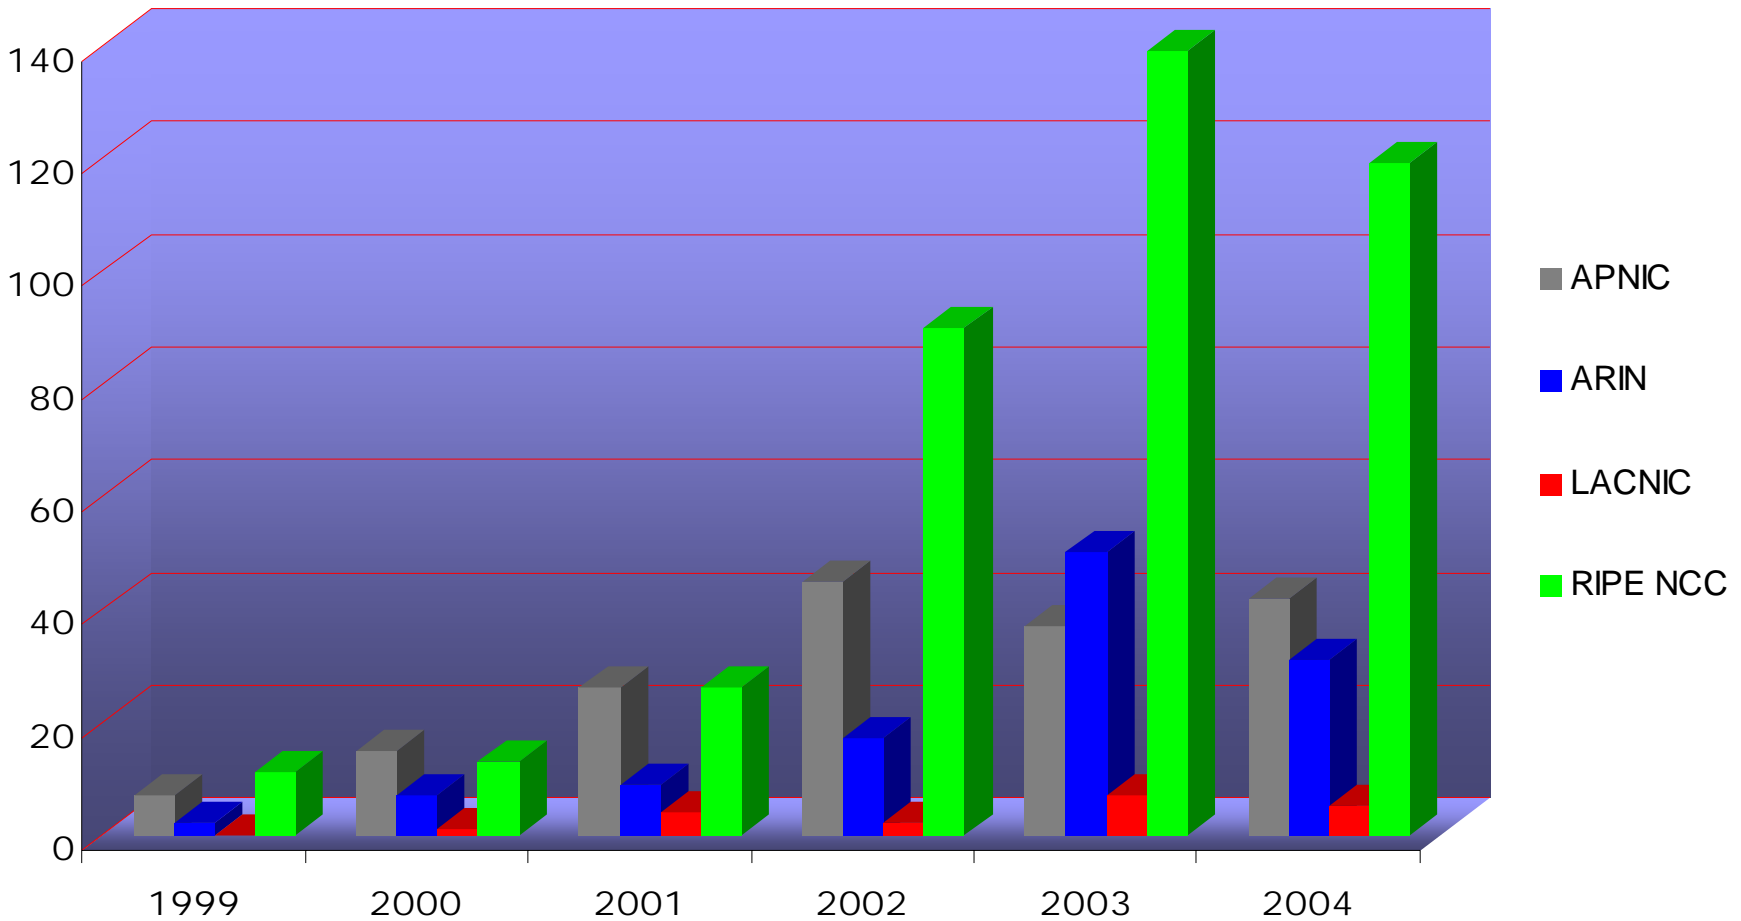

IPv6 Allocations RIRs to LIRs/ISPs Yearly Comparison

Number Resource Organization