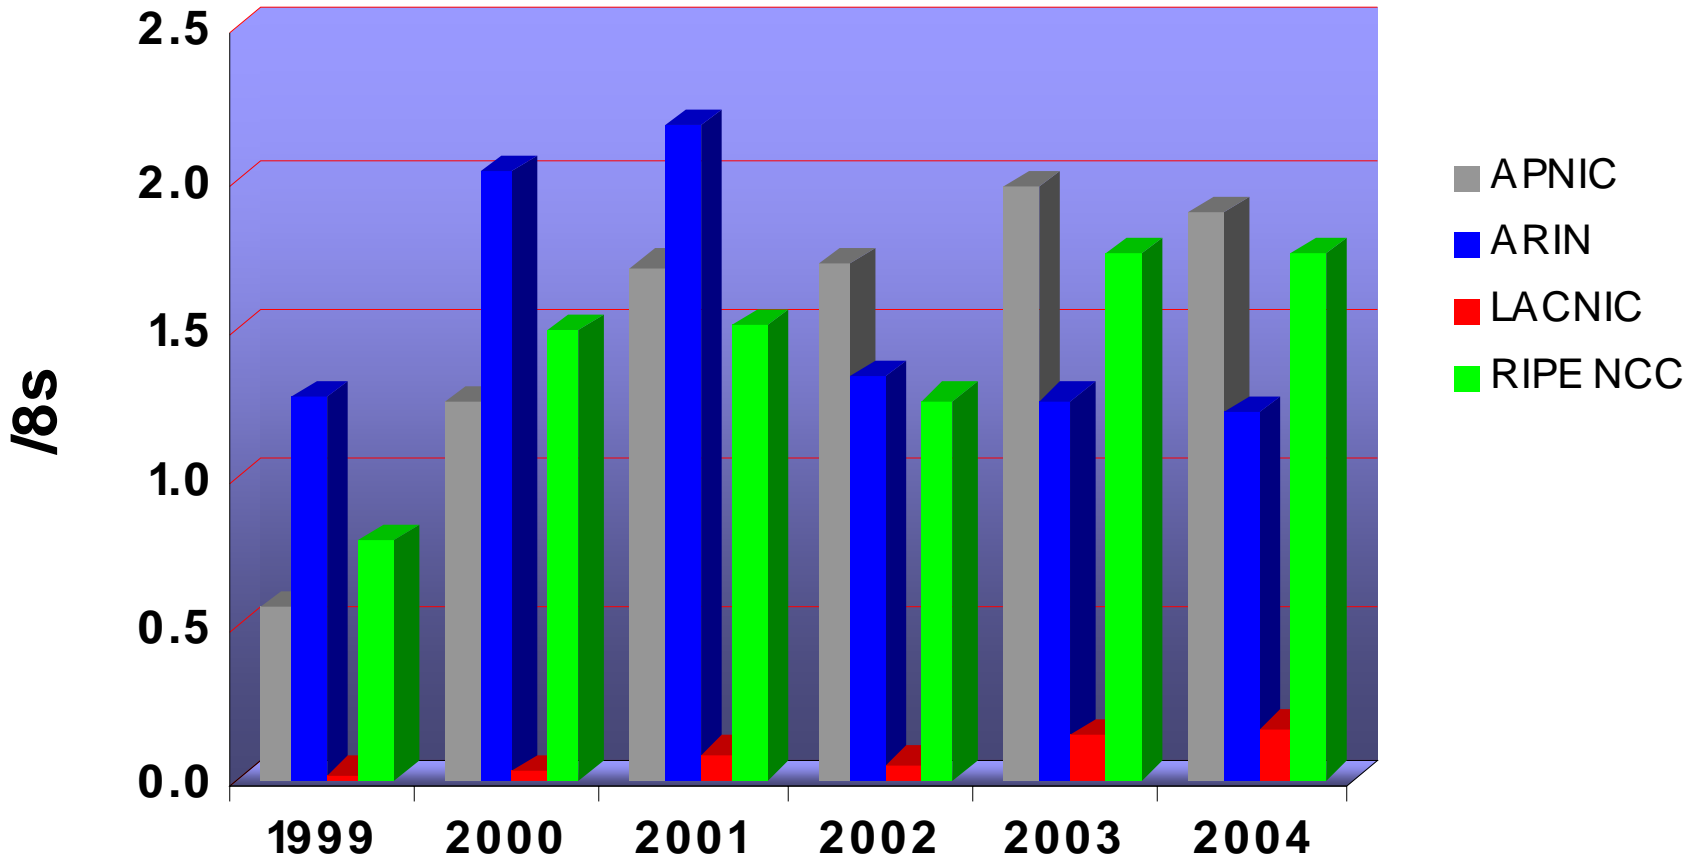

NRO

Internet Number Resource Status Report

As of 30 September 2004

Prepared by
Regional Internet Registries
APNIC, ARIN, LACNIC and RIPE NCC

IPv4 Allocations from RIRs to LIRs/ISPs Yearly Comparison

Number Resource Organization

IANA IPv6 Allocations to RIRs (no of /23s)

2001:610:240:0-193:0:0:202
62:109:128-195:048:02:03
193:0:0:203 2001:610:240:0-193:0:0:202 62:109:128-195:048:02:03 178:42:02:02 2001:610:240 193:0:0:203
2001:610:240:0-193:0:0:202 62:109:128-195:048:02:03 178:42:02:02 2001:610:240 193:0:0:203
Number Resource Organization