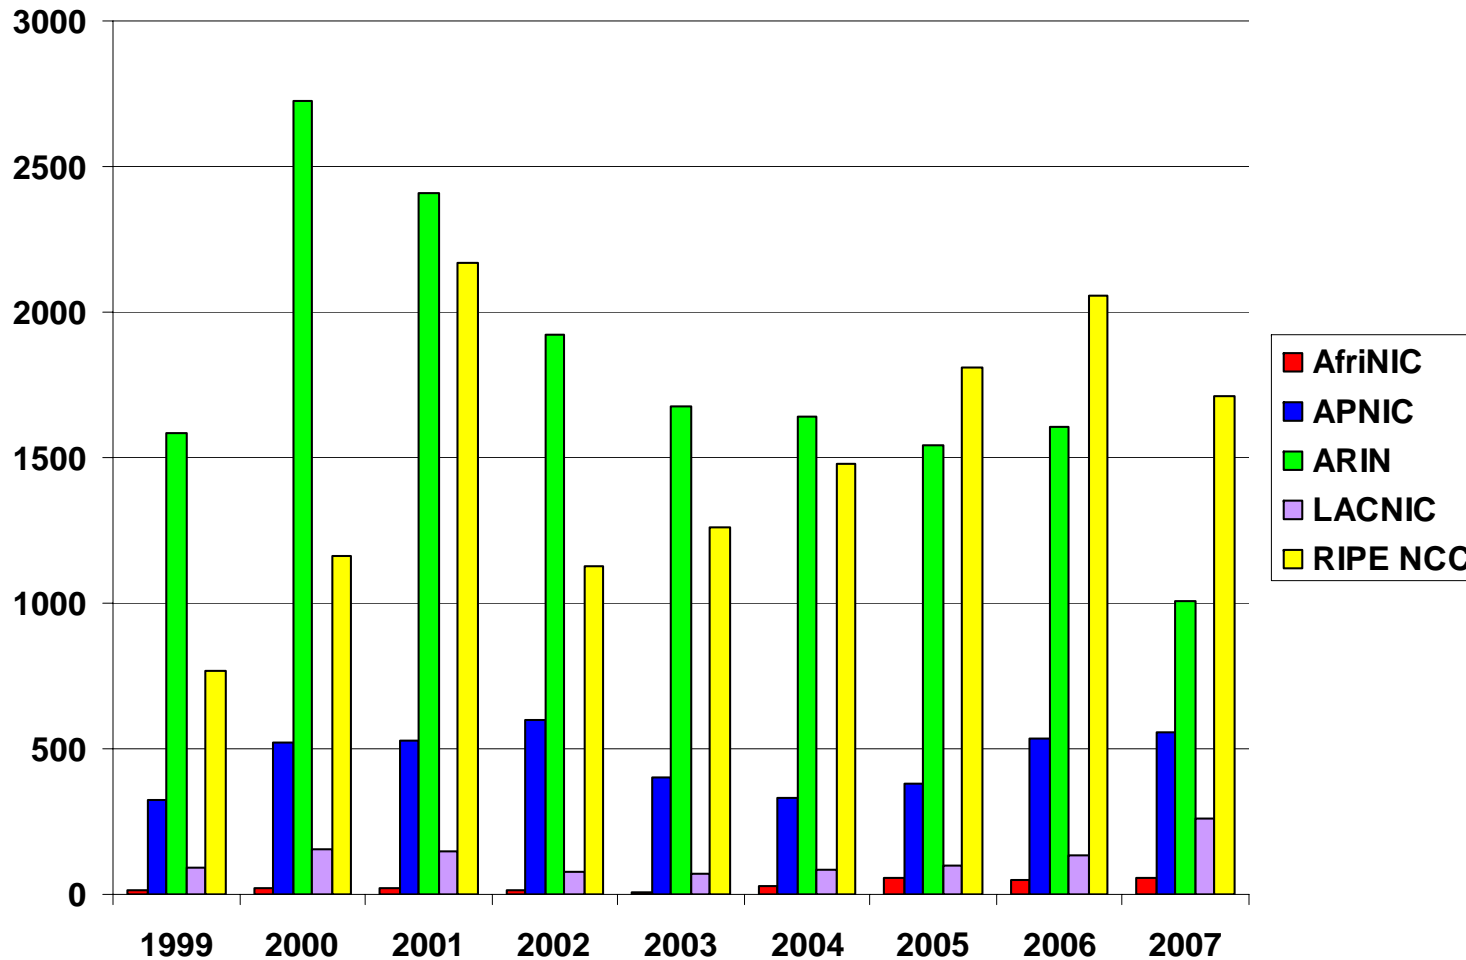

Number Resource Organization

IPv4 Allocations RIRs to LIRs/ISPs

Cumulative Total (Jan 1999 – Sep 2007)

Number Resource Organization

ASN Assignments RIRs to LIRs/ISPs Yearly Comparison

2001:610:240:0 193.0.0.202 62.109.128 195.048.02.03 128.12.02.92 2001:610:240 193.0.0.203
62.109.128 195.048.02.03 2001:610:240 193.0.0.202 62.109.128 195.048.02.03 2001:610:240 193.0.0.203
193.0.0.203 2001:610:240:0 193.0.0.202 62.109.128 195.048.02.03 178.12.09.02 2001:610:240 193.0.0.203
2001:610:240:0 193.0.0.202 62.109.128 195.048.02.03 128.12.02.92 2001:610:240 193.0.0.203

Number Resource Organization

ASN Assignments RIRs to LIRs/ISPs

Cumulative Total (Jan 1999 – Sep 2007)

Number Resource Organization

IPv6 Allocations RIRs to LIRs/ISPs Yearly Comparison

2001:610:240:0 193.0.0.202 62.109.128 195.048.02.03 128.12.02.02 2001:610:240 193.0.0.203 195.048.02.03
 62.109.128 195.048.02.03 2001:610:240 193.0.0.202 62.109.128 195.048.02.03 178.12.09.02 2001:610:240 193.0.0.203
 193.0.0.203 2001:610:240:0 193.0.0.202 62.109.128 195.048.02.03 2001:610:240 193.0.0.202
 2001:610:240:0 193.0.0.202 62.109.128 195.048.02.03 2001:610:240 193.0.0.203 195.048.02.03
 Number Resource Organization