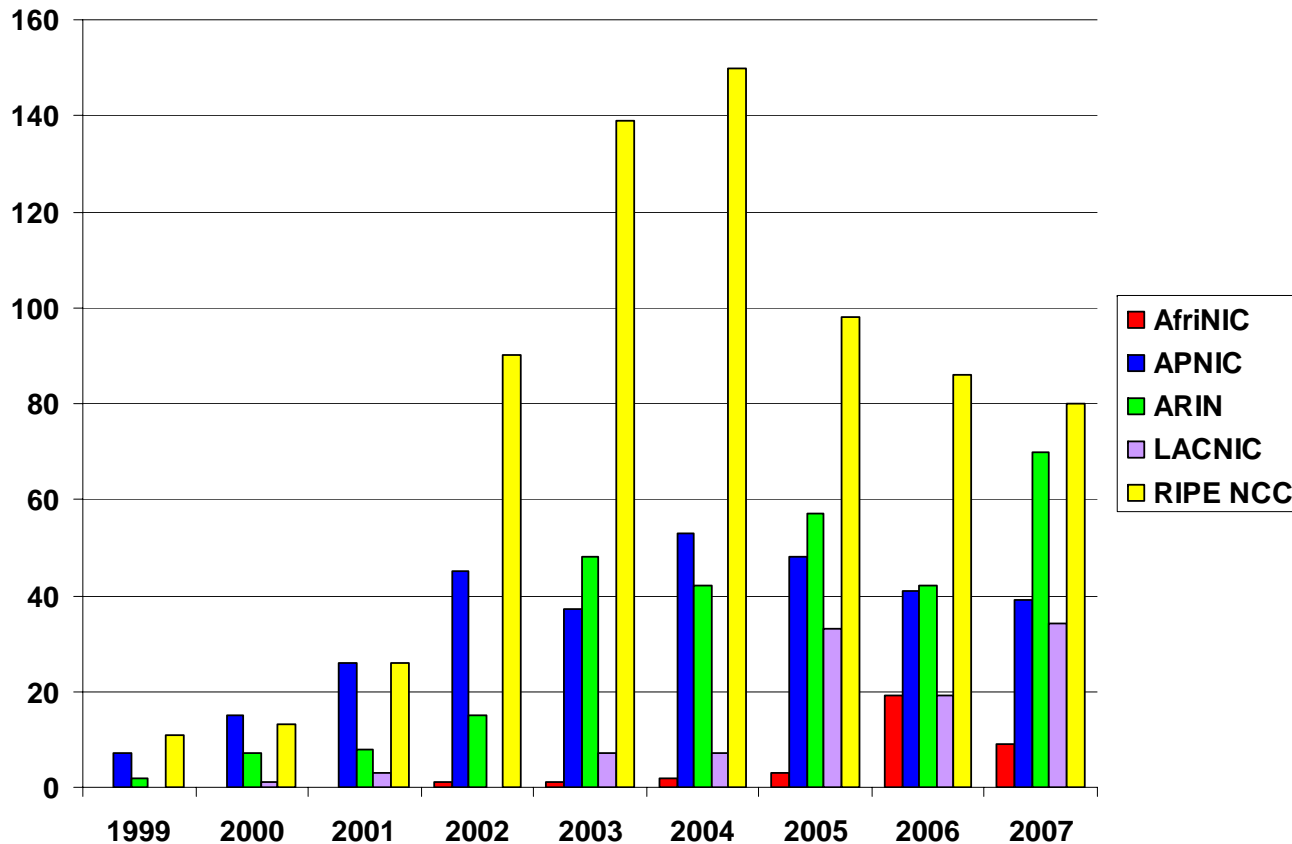

Number Resource Organization

IPv4 Allocations RIRs to LIRs/ISPs

Cumulative Total (Jan 1999 – Sep 2007)

Number Resource Organization

ASN Assignments RIRs to LIRs/ISPs Yearly Comparison

2001:610:240:0 193.0.0.202 62.109.128 195.048.02.03 128.12.02.92 2001:610:240 193.0.0.203
62.109.128 195.048.02.03 2001:610:240 193.0.0.202 62.109.128 195.048.02.03 2001:610:240 193.0.0.203
193.0.0.203 2001:610:240:0 193.0.0.202 62.109.128 195.048.02.03 178.12.09.02 2001:610:240 193.0.0.203
2001:610:240:0 193.0.0.202 62.109.128 195.048.02.03 128.12.02.92 2001:610:240 193.0.0.203

Number Resource Organization

ASN Assignments RIRs to LIRs/ISPs

Cumulative Total (Jan 1999 – Sep 2007)

Number Resource Organization

IPv6 Allocations RIRs to LIRs/ISPs Yearly Comparison

2001:610:240:0 193.0.0.202 62.109.128 195.048.02.03 128.12.02.02 2001:610:240 193.0.0.203 195.048.02.03
 62.109.128 195.048.02.03 2001:610:240 193.0.0.202 62.109.128 195.048.02.03 178.12.09.02 2001:610:240 193.0.0.203
 193.0.0.203 2001:610:240:0 193.0.0.202 62.109.128 195.048.02.03 2001:610:240 193.0.0.202
 2001:610:240:0 193.0.0.202 62.109.128 195.048.02.03 2001:610:240 193.0.0.203 195.048.02.03
 Number Resource Organization

IPv6 Allocations RIRs to LIRs/ISPs

Cumulative Total (Jan 1999 – Sep 2007)

Number Resource Organization

Links to RIR Statistics

- RIR Stats:
www.nro.net/statistics
- Raw Data/Historical RIR Allocations:
www.aso.icann.org/stats
www.iana.org/assignments/ipv4-address-space
www.iana.org/assignments/as-numbers
www.iana.org/assignments/ipv6-unicast-address-assignments