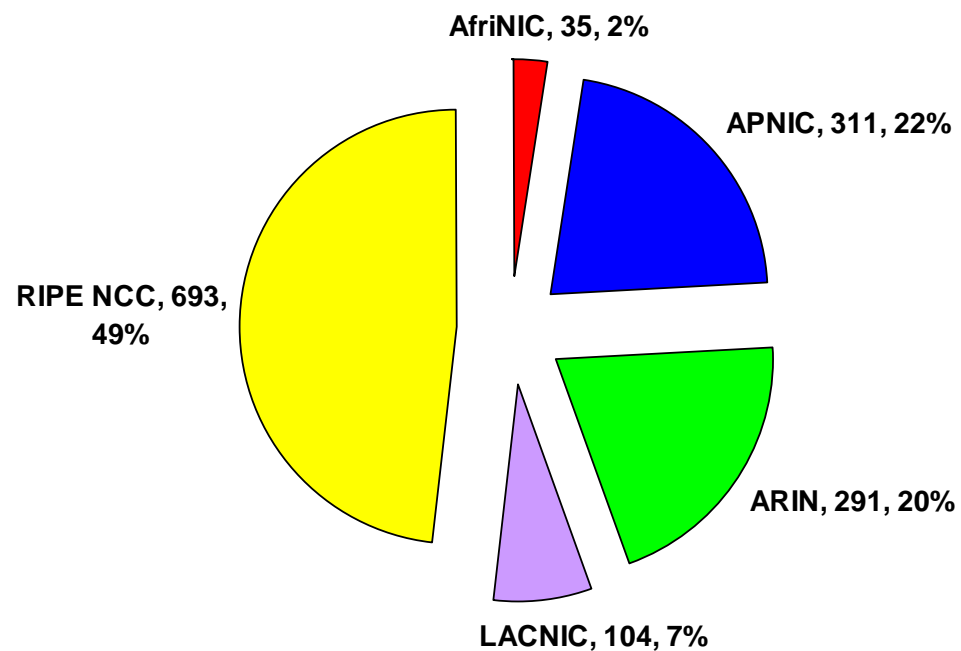

Number Resource Organization

IPv4 Allocations RIRs to LIRs/ISPs

Cumulative Total (Jan 1999 – Sep 2007)

Number Resource Organization

ASN Assignments RIRs to LIRs/ISPs Yearly Comparison

2001:610:240:0 193.0.0.202 62.109.128 195.048.02.03 128.12.02.92 2001:610:240 193.0.0.203
62.109.128 195.048.02.03 2001:610:240 193.0.0.202 62.109.128 195.048.02.03 2001:610:240 193.0.0.203
193.0.0.203 2001:610:240:0 193.0.0.202 62.109.128 195.048.02.03 178.12.09.02 2001:610:240 193.0.0.203
2001:610:240:0 193.0.0.202 62.109.128 195.048.02.03 128.12.02.92 2001:610:240 193.0.0.203

Number Resource Organization

ASN Assignments RIRs to LIRs/ISPs

Cumulative Total (Jan 1999 – Sep 2007)

Number Resource Organization

IPv6 Allocations RIRs to LIRs/ISPs Yearly Comparison

2001:610:240:0 193.0.0.202 62.109.128 195.048.02.03 128.12.02.02 2001:610:240 193.0.0.203 195.048.02.03
 62.109.128 195.048.02.03 2001:610:240 193.0.0.202 62.109.128 195.048.02.03 178.12.09.02 2001:610:240 193.0.0.203
 193.0.0.203 2001:610:240:0 193.0.0.202 62.109.128 195.048.02.03 2001:610:240 193.0.0.202
 2001:610:240:0 193.0.0.202 62.109.128 195.048.02.03 2001:610:240 193.0.0.203 195.048.02.03
 Number Resource Organization

IPv6 Allocations RIRs to LIRs/ISPs

Cumulative Total (Jan 1999 – Sep 2007)

Number Resource Organization

Links to RIR Statistics

- RIR Stats:
www.nro.net/statistics
- Raw Data/Historical RIR Allocations:
www.aso.icann.org/stats
www.iana.org/assignments/ipv4-address-space
www.iana.org/assignments/as-numbers
www.iana.org/assignments/ipv6-unicast-address-assignments