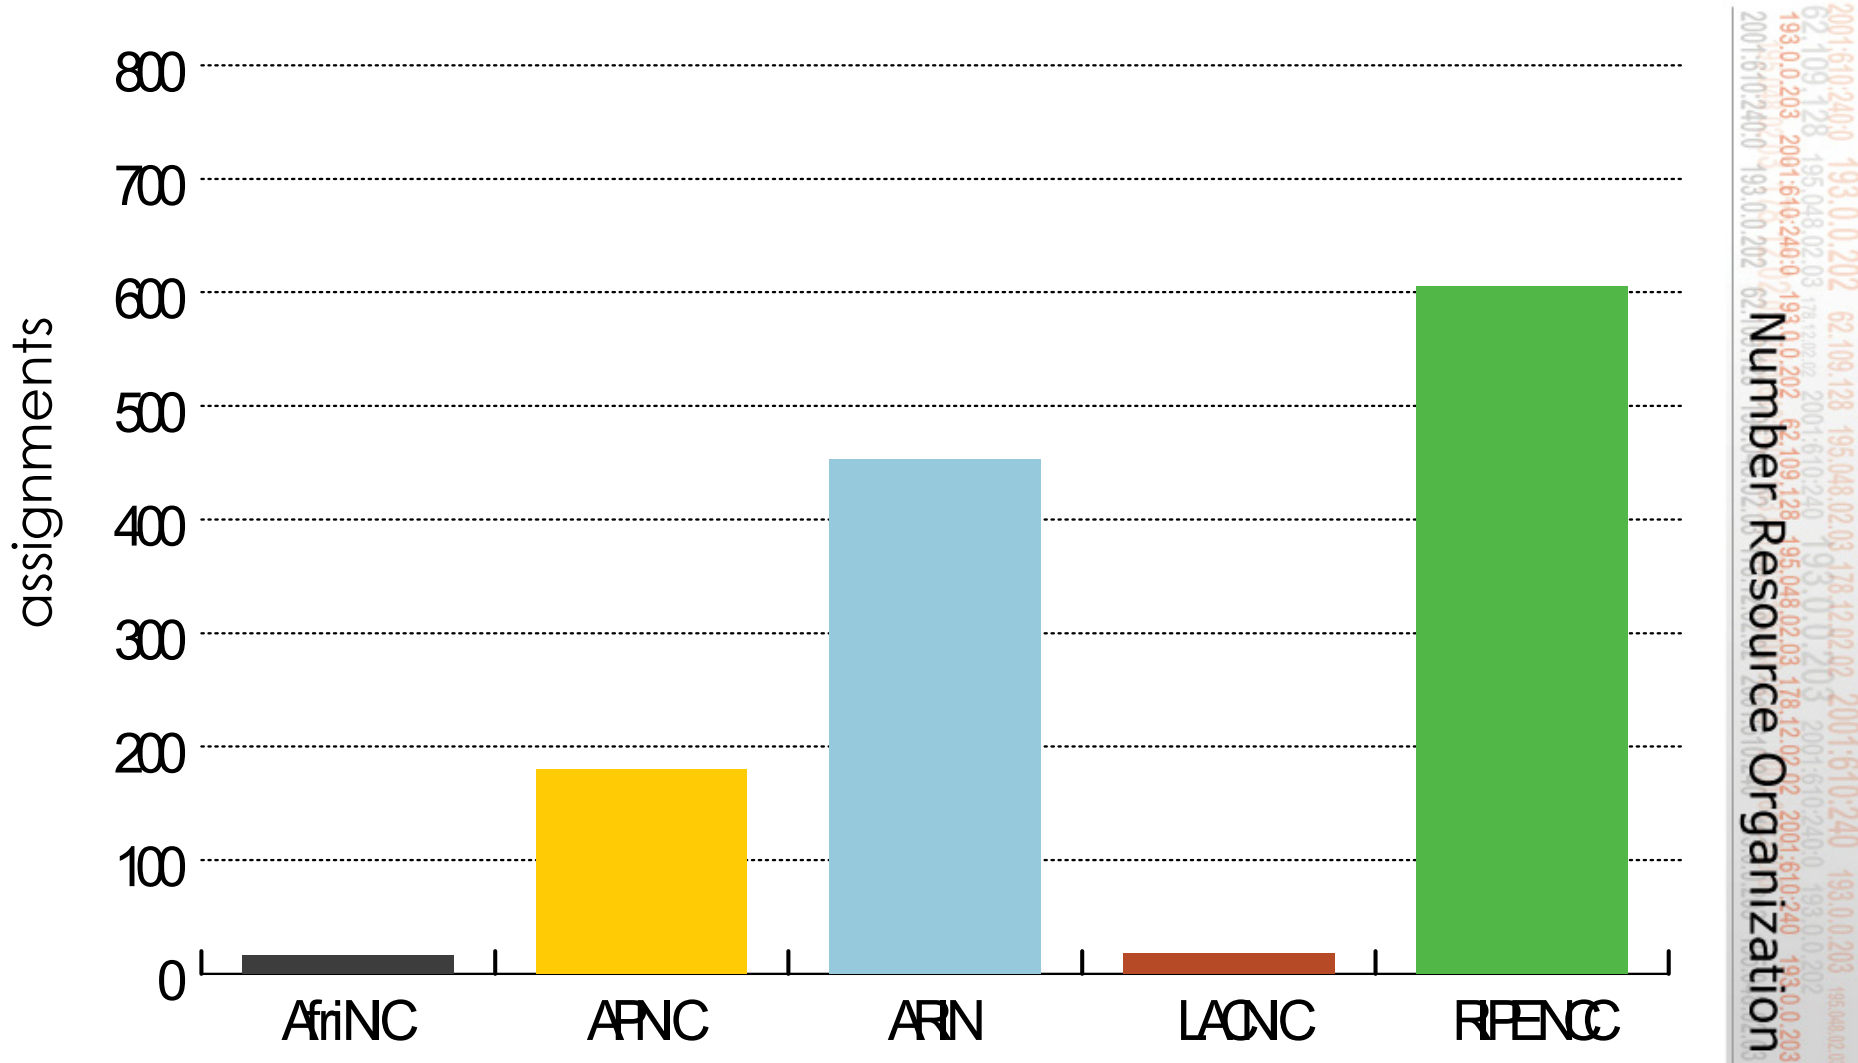

# IPv4 ALLOCATIONS RIRs TO LIRs/ISPs

In terms of /8s, how much space did each RIR allocate by year?

2001:610:240:0-1933:0:0:202 62:109:128 195:048:02:03 178:12:02:02 2001:610:240 1933:0:0:203 195:048:02:03  
 1933:0:0:203 2001:610:240:0-1933:0:0:202 62:109:128 195:048:02:03 178:12:02:02 2001:610:240 1933:0:0:203 195:048:02:03  
 2001:610:240:0-1933:0:0:202 62:109:128 195:048:02:03 178:12:02:02 2001:610:240 1933:0:0:203 195:048:02:03  
 Number Resource Organization

# ASN ASSIGNMENTS RIRs TO CUSTOMERS

How many ASNs has each RIR assigned by year?

2001:610:240:0-1993:0:0:202 62:109:128 195:048:02:03 178:42:02:02 2001:610:240 193:0:0:203 195:048:02:03  
 62:109:128 195:048:02:03 478:12:02:02 2001:610:240 193:0:0:205 2001:610:240:0-193:0:0:202  
 193:0:0:203 2001:610:240:0-193:0:0:202 62:109:128 195:048:02:03 178:42:02:02 2001:610:240 193:0:0:203  
 2001:610:240:0-193:0:0:202 62:109:128 195:048:02:03 178:42:02:02 2001:610:240 193:0:0:203 195:048:02:03  
 Number Resource Organization

# ASN ASSIGNMENTS RIRs TO CUSTOMERS

How many ASNs has each RIR assigned by year?  
(First Quarter 2008)

2001:610:240:0-193:0:0:202 62:109:128 195:048:02:03 178:42:02:02 2001:610:240 193:0:0:203 195:048:02:03  
62:109:128 195:048:02:03 178:42:02:02 2001:610:240 193:0:0:202 2001:610:240:0-193:0:0:202  
193:0:0:203 2001:610:240:0-193:0:0:202 62:109:128 195:048:02:03 178:42:02:02 2001:610:240 193:0:0:203  
2001:610:240:0-193:0:0:202 62:109:128 195:048:02:03 178:42:02:02 2001:610:240 193:0:0:203  
Number Resource Organization