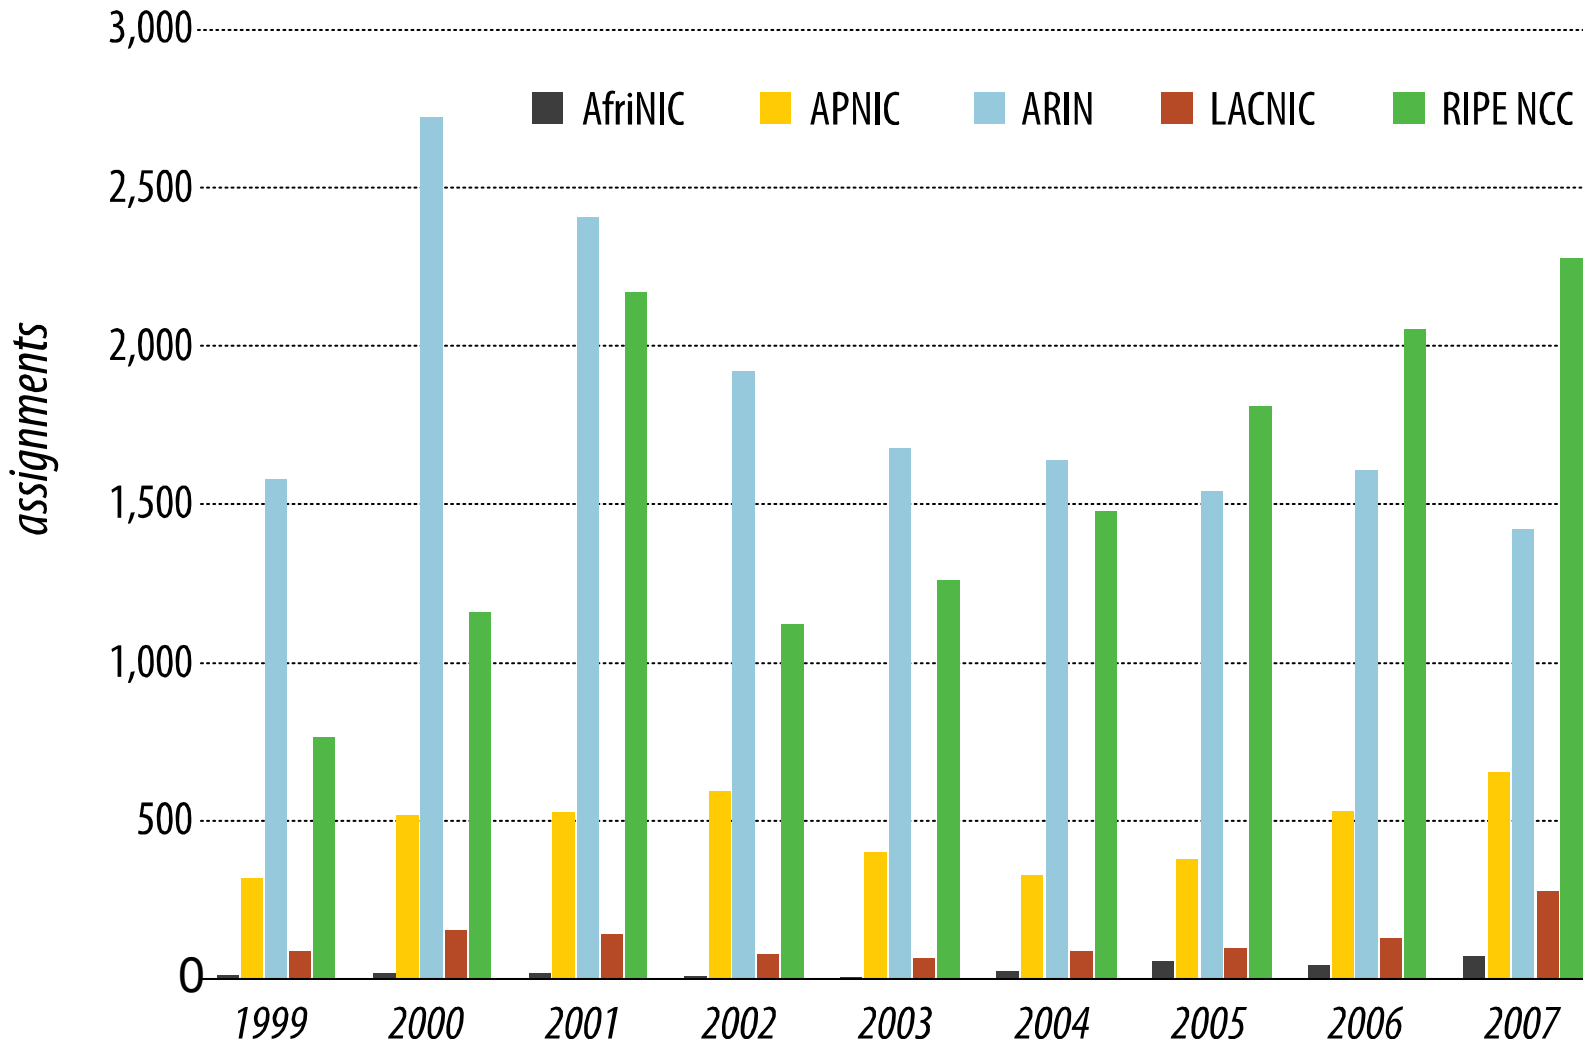

# IPv4 ALLOCATIONS RIRs TO LIRs/ISPs

In terms of /8s, how much space did each RIR allocate by year?

2001:610:240:0-1933:0:0:202 62:109:128 195:048:02:03 178:12:02:02 2001:610:240 1933:0:0:203 195:048:02:03  
 1933:0:0:203 2001:610:240:0-1933:0:0:202 62:109:128 195:048:02:03 178:12:02:02 2001:610:240 1933:0:0:203 195:048:02:03  
 2001:610:240:0-1933:0:0:202 62:109:128 195:048:02:03 178:12:02:02 2001:610:240 1933:0:0:203 195:048:02:03  
 Number Resource Organization

# ASN ASSIGNMENTS RIRs TO CUSTOMERS

How many ASNs has each RIR assigned by year?

2001:610:240:0-1993:0:0:202 62:109:128 195:048:02:03 178:42:02:02 2001:610:240 193:0:0:203 195:048:02:03  
 62:109:128 195:048:02:03 478:12:02:02 2001:610:240 193:0:0:205 2001:610:240:0-193:0:0:202  
 193:0:0:203 2001:610:240:0-193:0:0:202 62:109:128 195:048:02:03 178:42:02:02 2001:610:240 193:0:0:203  
 2001:610:240:0-193:0:0:202 62:109:128 195:048:02:03 178:42:02:02 2001:610:240 193:0:0:203 195:048:02:03  
 Number Resource Organization