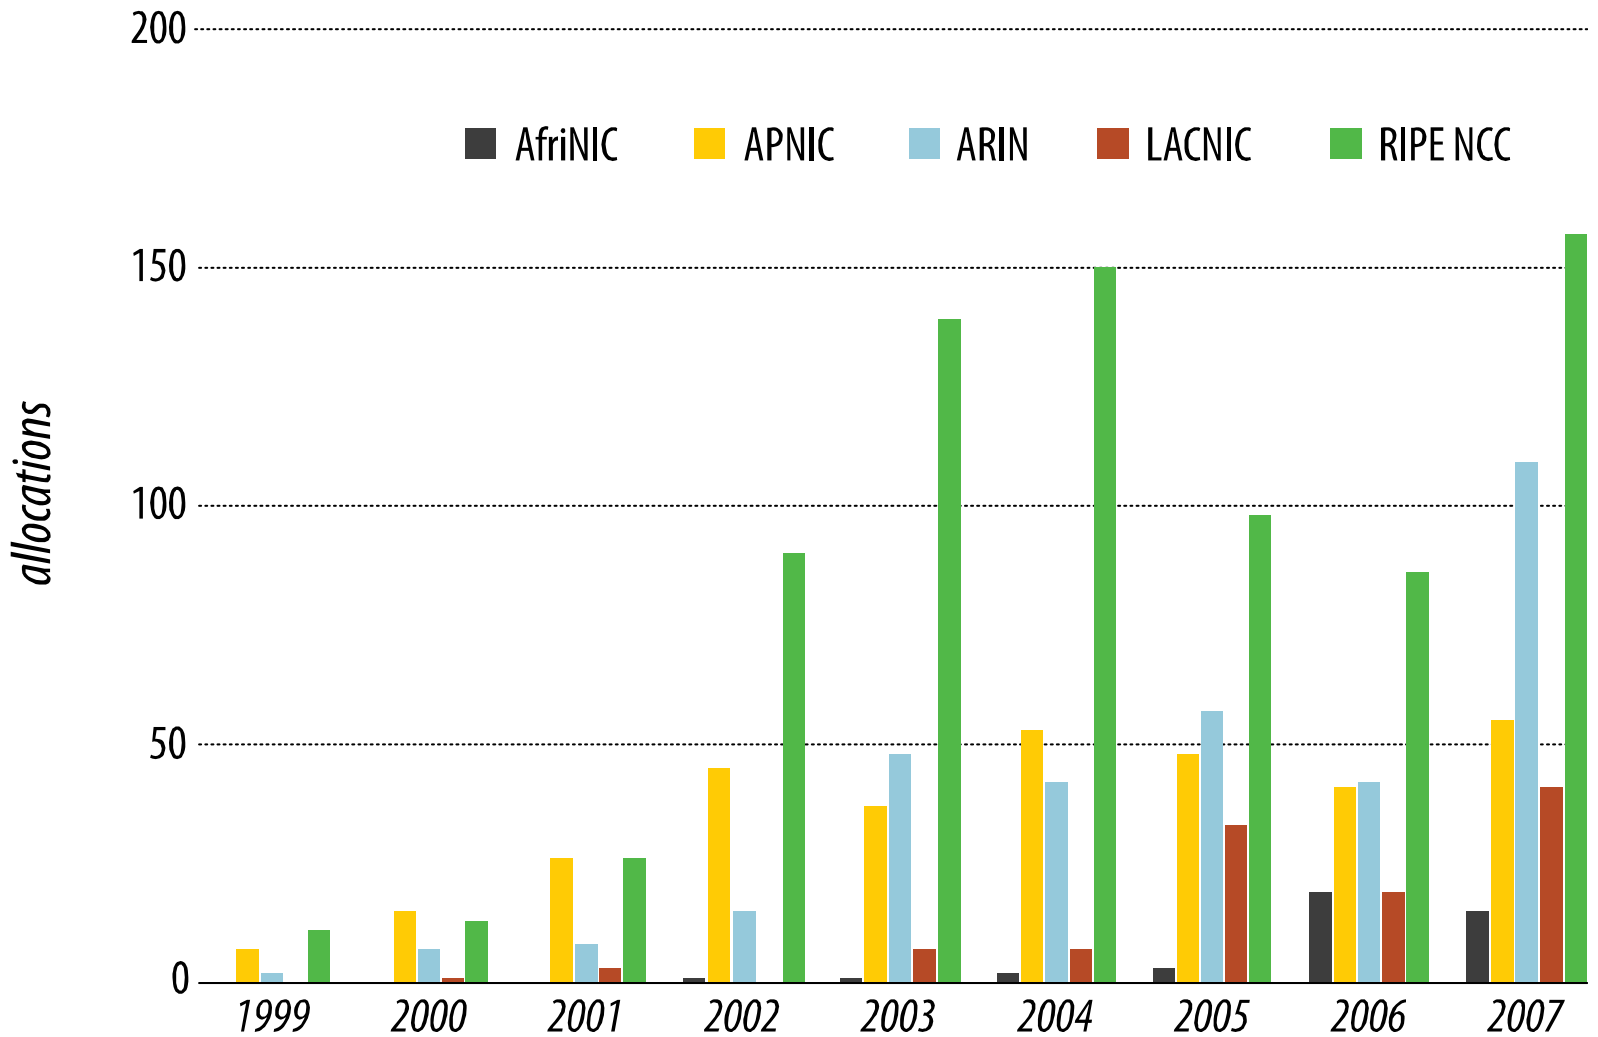

2001:610:240:0-193:0:0:202 62:109:128-195:048:02:03 178:42:02:02 2001:610:240 193:0:0:203 195:048:02:03
62:109:128-195:048:02:03 2001:610:240 193:0:0:202 62:109:128-195:048:02:03 178:42:02:02 2001:610:240 193:0:0:203 195:048:02:03
193:0:0:203 2001:610:240:0-193:0:0:202 62:109:128-195:048:02:03 178:42:02:02 2001:610:240 193:0:0:203 195:048:02:03
2001:610:240:0-193:0:0:202 62:109:128-195:048:02:03 178:42:02:02 2001:610:240 193:0:0:203 195:048:02:03
Number Resource Organization