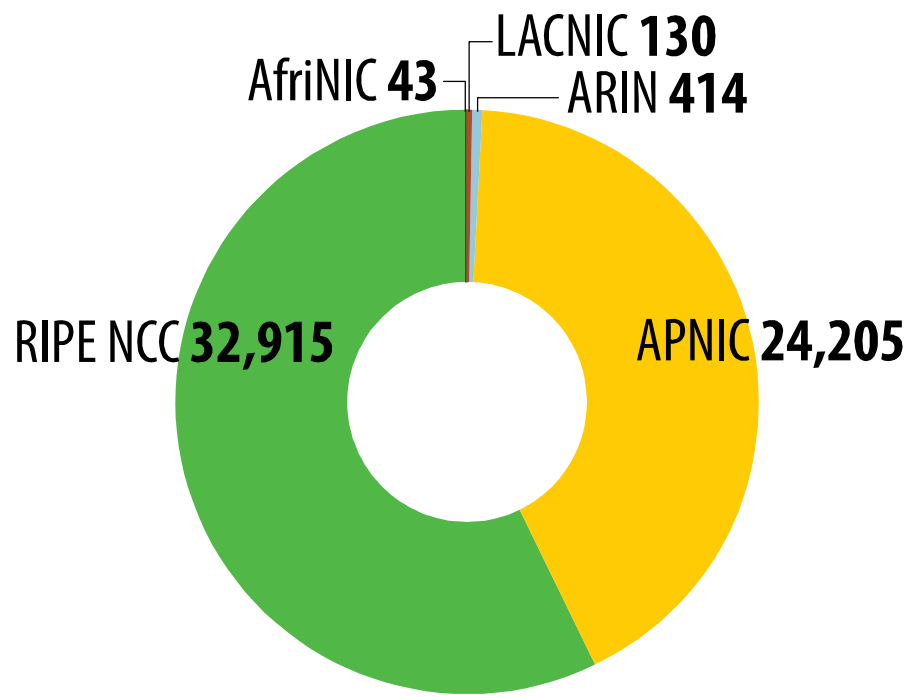

# IPv6 Allocations RIRs to LIRs/ISPs

How many allocations have been made by each RIR by year?

2001:610:240:0-193:0:0:202 62:109:128-195:048:02:03 178:42:02:02 2001:610:240 193:0:0:203 195:048:02:03  
 62:109:128-195:048:02:03 2001:610:240 193:0:0:202 62:109:128-195:048:02:03 178:42:02:02 2001:610:240 193:0:0:203 195:048:02:03  
 193:0:0:203 2001:610:240:0-193:0:0:202 62:109:128-195:048:02:03 178:42:02:02 2001:610:240 193:0:0:203 195:048:02:03  
 2001:610:240:0-193:0:0:202 62:109:128-195:048:02:03 178:42:02:02 2001:610:240 193:0:0:203 195:048:02:03  
 Number Resource Organization

# IPv6 Allocations RIRs to LIRs/ISPs

How many allocations have been made by each RIR by year?  
(First Quarter 2008)

2001:610:240:0-193:0:0:202 62:109:128-195:048:02:03 178:42:02:02 2001:610:240 193:0:0:203 195:048:02:03  
62:109:128-195:048:02:03 478:42:02:02 2001:610:240 193:0:0:202 62:109:128-195:048:02:03 178:42:02:02 2001:610:240 193:0:0:203  
193:0:0:203 2001:610:240:0-193:0:0:202 62:109:128-195:048:02:03 178:42:02:02 2001:610:240 193:0:0:203  
2001:610:240:0-193:0:0:202 62:109:128-195:048:02:03 178:42:02:02 2001:610:240 193:0:0:203  
Number Resource Organization

# IPv6 ALLOCATIONS RIRs to LIRs/ISPs

(Jan 1999 – March 2008)

How many total allocations have been made by each RIR?

In terms of /32s, how much total space has each RIR allocated?

2001:610:240:0-193.0.0.202 62.109.128 195.048.02.03 178.42.02.02 2001:610:240 193.0.0.203 195.048.02.03  
193.0.0.203 2001:610:240:0-193.0.0.202 62.109.128 195.048.02.03 178.42.02.02 2001:610:240 193.0.0.203  
2001:610:240:0-193.0.0.202 62.109.128 195.048.02.03 178.42.02.02 2001:610:240 193.0.0.203  
Number Resource Organization