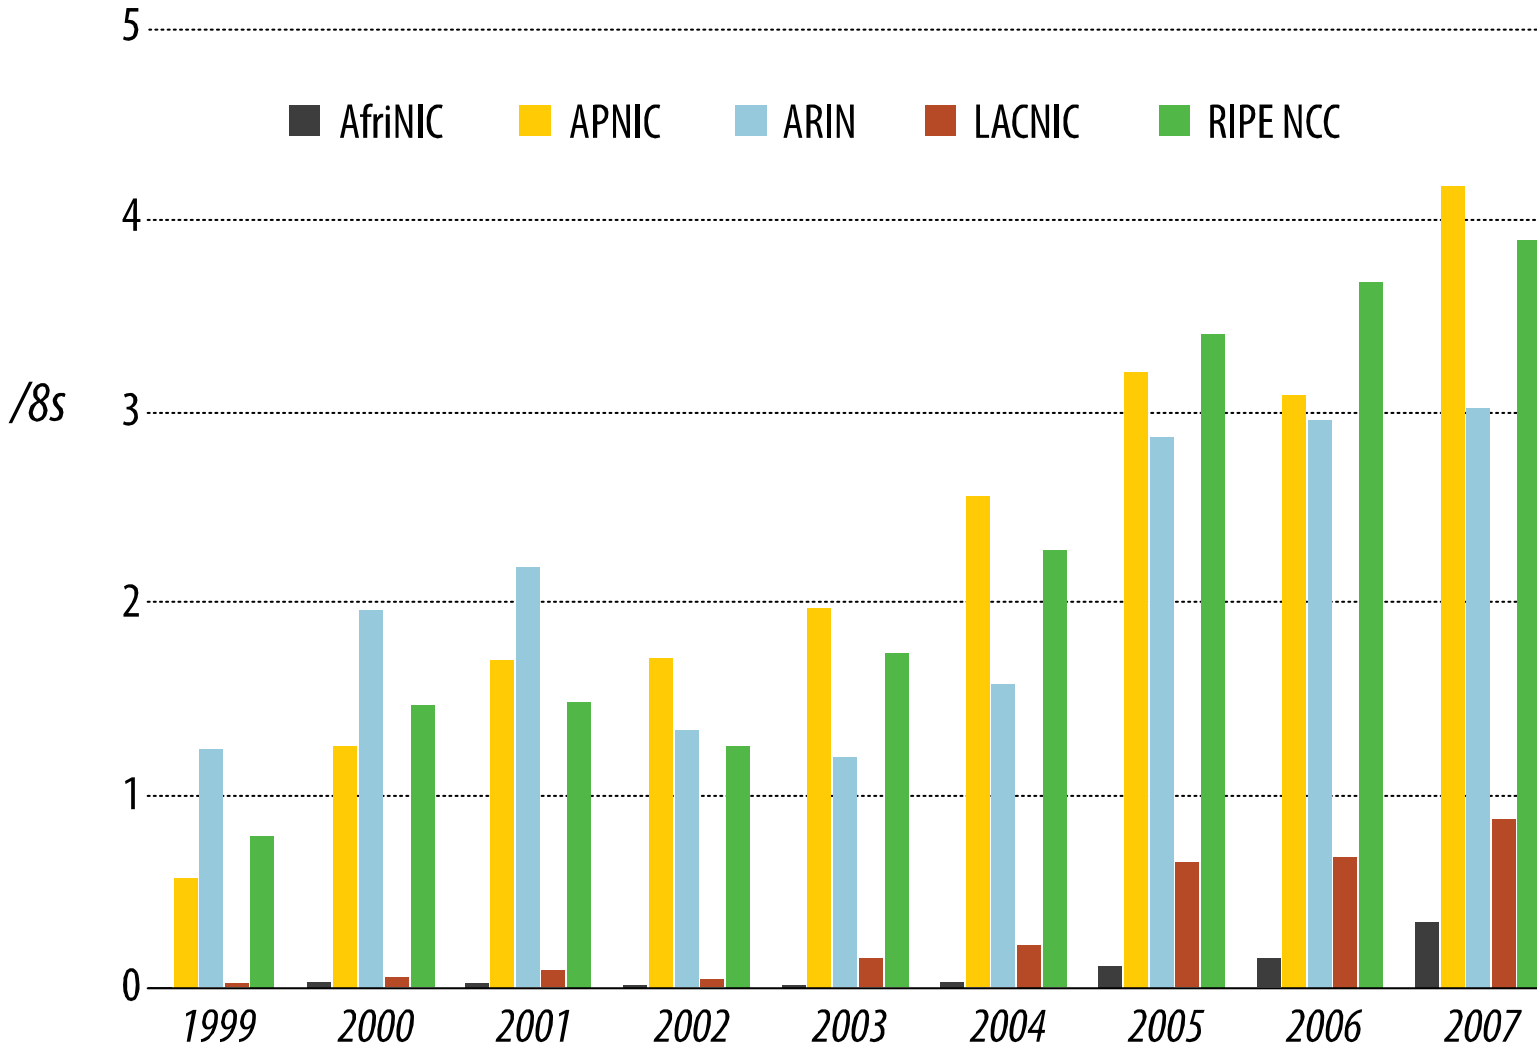

## What is the status of each of the 256 /8s?

2001:610:240:0-193:0:0:202  
 62:109:128-195:048:02:03  
 193:0:0:203 2001:610:240:0-193:0:0:202  
 2001:610:240:0-193:0:0:202  
 62:109:128-195:048:02:03  
 178:42:02:02 2001:610:240-193:0:0:203  
 2001:610:240:0-193:0:0:202  
 62:109:128-195:048:02:03  
 178:42:02:02 2001:610:240-193:0:0:203  
 195:048:02:03  
 Number Resource Organization

# IPv4 ALLOCATIONS RIRs TO LIRs/ISPs

In terms of /8s, how much space did each RIR allocate by year?

2001:610:240:0-1933:0:0:202 62:109:128 195:048:02:03 178:12:02:02 2001:610:240 1933:0:0:203 195:048:02:03  
 1933:0:0:203 2001:610:240:0-1933:0:0:202 62:109:128 195:048:02:03 178:12:02:02 2001:610:240 1933:0:0:203 195:048:02:03  
 2001:610:240:0-1933:0:0:202 62:109:128 195:048:02:03 178:12:02:02 2001:610:240 1933:0:0:203 195:048:02:03  
 Number Resource Organization