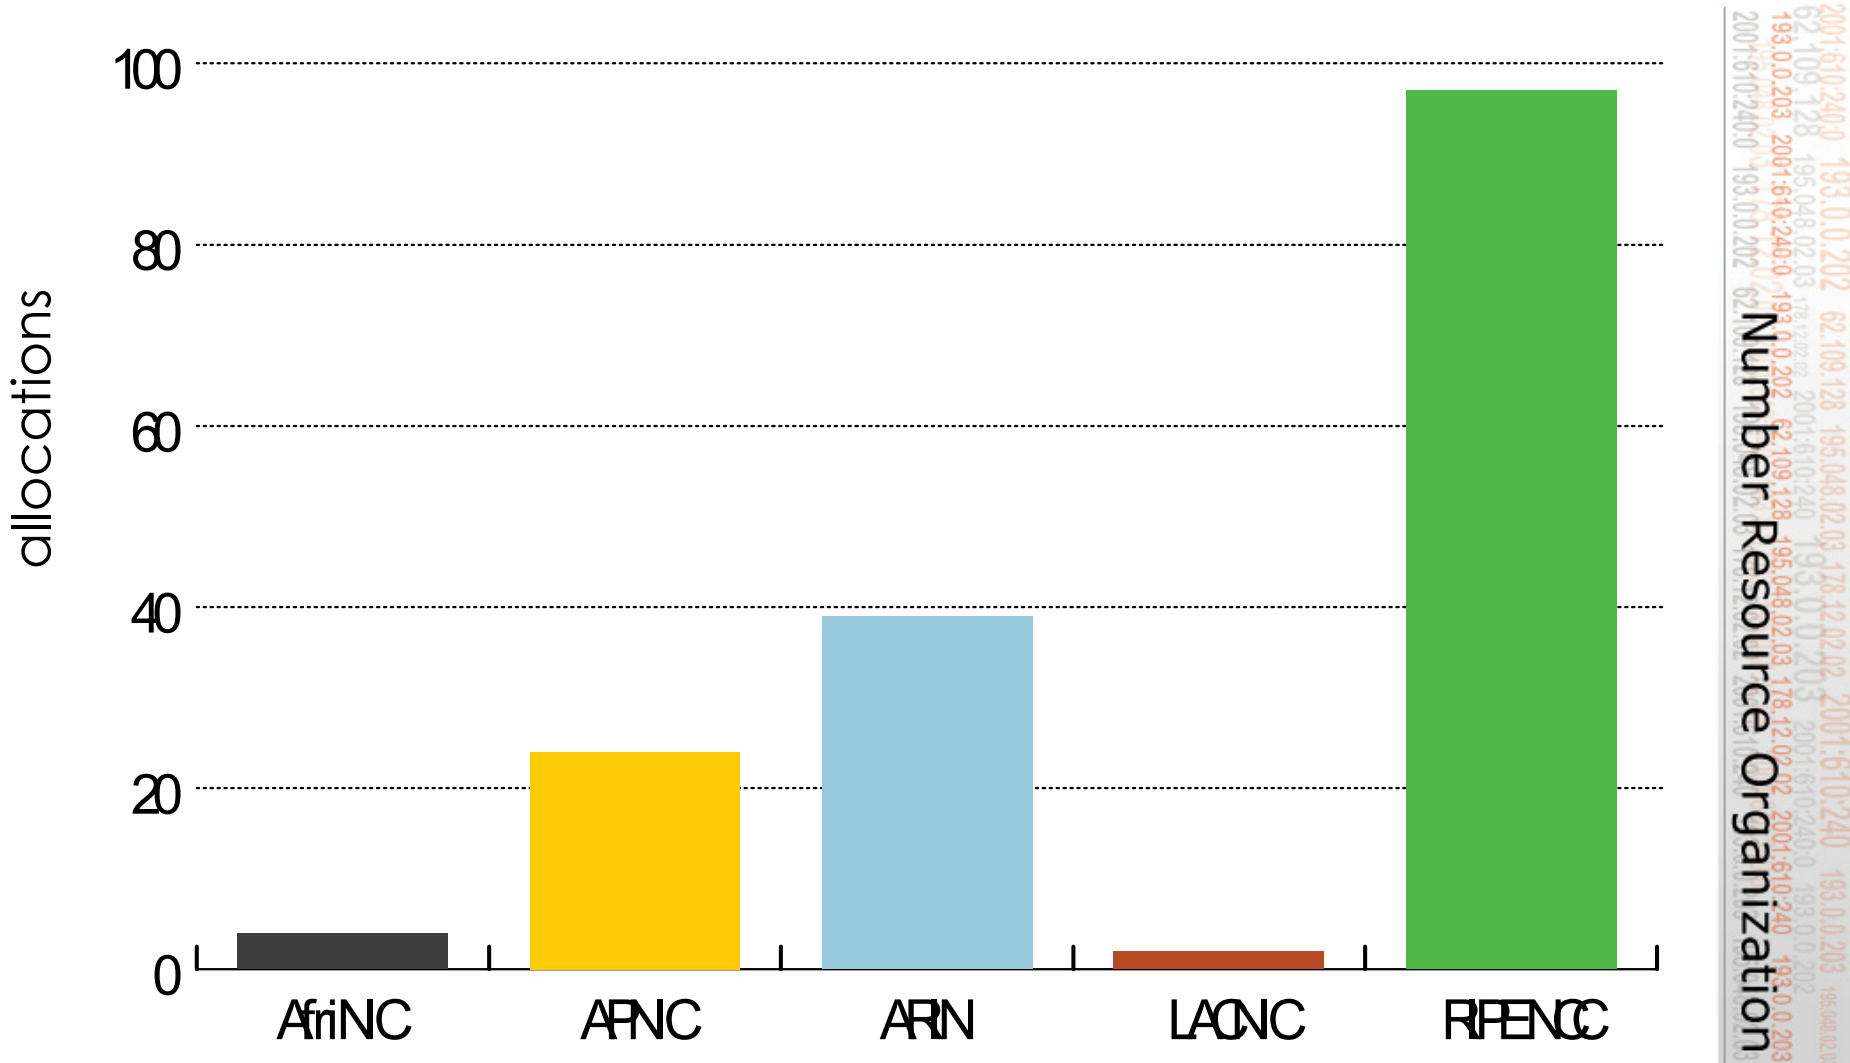

## How much has been allocated to the RIRs?

# IPv6 Allocations RIRs to LIRs/ISPs

How many allocations have been made by each RIR by year?

2001:610:240:0-193:0:0:202 62:109:128-195:048:02:03 178:42:02:02 2001:610:240 193:0:0:203 195:048:02:03  
 62:109:128-195:048:02:03 2001:610:240 193:0:0:202 62:109:128-195:048:02:03 178:42:02:02 2001:610:240 193:0:0:203 195:048:02:03  
 193:0:0:203 2001:610:240:0-193:0:0:202 62:109:128-195:048:02:03 178:42:02:02 2001:610:240 193:0:0:203 195:048:02:03  
 2001:610:240:0-193:0:0:202 62:109:128-195:048:02:03 178:42:02:02 2001:610:240 193:0:0:203 195:048:02:03  
 Number Resource Organization

# IPv6 Allocations RIRs to LIRs/ISPs

How many allocations have been made by each RIR by year?  
(First Quarter 2008)

2001:610:240:0-193:0:0:202 62:109:128-195:048:02:03 178:42:02:02 2001:610:240 193:0:0:203 195:048:02:03  
62:109:128-195:048:02:03 478:42:02:02 2001:610:240 193:0:0:202 62:109:128-195:048:02:03 178:42:02:02 2001:610:240 193:0:0:203  
193:0:0:203 2001:610:240:0-193:0:0:202 62:109:128-195:048:02:03 178:42:02:02 2001:610:240 193:0:0:203  
2001:610:240:0-193:0:0:202 62:109:128-195:048:02:03 178:42:02:02 2001:610:240 193:0:0:203  
Number Resource Organization

# IPv6 ALLOCATIONS RIRs to LIRs/ISPs

(Jan 1999 – March 2008)

How many total allocations have been made by each RIR?

In terms of /32s, how much total space has each RIR allocated?

2001:610:240:0-193.0.0.202 62.109.128 195.048.02.03 178.42.02.02 2001:610:240 193.0.0.203 195.048.02.03  
193.0.0.203 2001:610:240:0-193.0.0.202 62.109.128 195.048.02.03 178.42.02.02 2001:610:240 193.0.0.203  
2001:610:240:0-193.0.0.202 62.109.128 195.048.02.03 178.42.02.02 2001:610:240 193.0.0.203  
Number Resource Organization