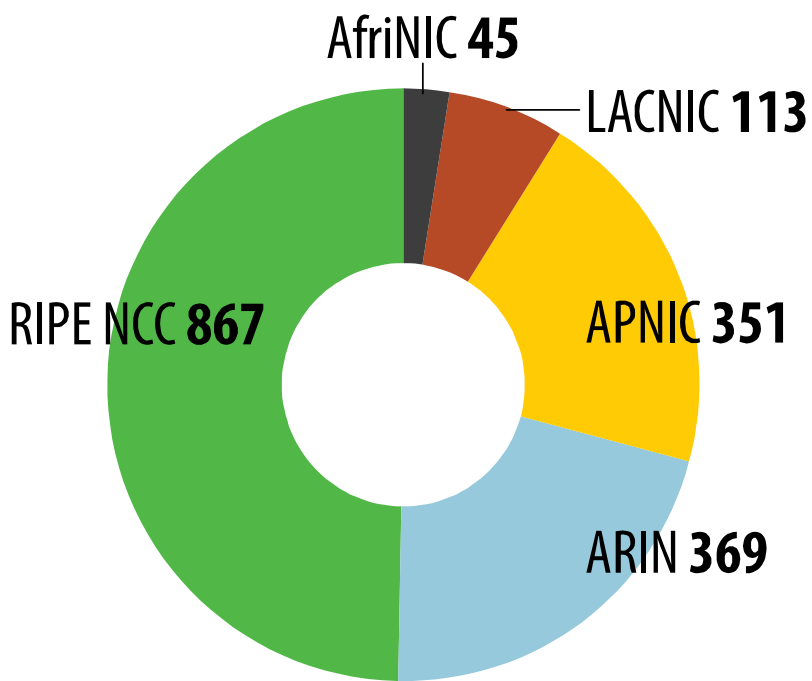

# IPv6 Allocations RIRs to LIRs/ISPs

How many allocations have been made by each RIR by year?

2001:610:240:0-193:0:0:202 62:109:128-195:048:02:03 178:42:02:02 2001:610:240 193:0:0:203 195:048:02:03  
 62:109:128-195:048:02:03 2001:610:240 193:0:0:202 62:109:128-195:048:02:03 178:42:02:02 2001:610:240 193:0:0:203 195:048:02:03  
 193:0:0:203 2001:610:240:0-193:0:0:202 62:109:128-195:048:02:03 178:42:02:02 2001:610:240 193:0:0:203 195:048:02:03  
 2001:610:240:0-193:0:0:202 62:109:128-195:048:02:03 178:42:02:02 2001:610:240 193:0:0:203 195:048:02:03  
 Number Resource Organization

# IPv6 Allocations RIRs to LIRs/ISPs

How many allocations have been made by each RIR by year?  
(First Quarter 2008)

2001:610:240:0-193:0:0:202 62:109:128-195:048:02:03 178:42:02:02 2001:610:240 193:0:0:203 195:048:02:03  
62:109:128-195:048:02:03 478:42:02:02 2001:610:240 193:0:0:202 62:109:128-195:048:02:03 178:42:02:02 2001:610:240 193:0:0:203  
193:0:0:203 2001:610:240:0-193:0:0:202 62:109:128-195:048:02:03 178:42:02:02 2001:610:240 193:0:0:203  
2001:610:240:0-193:0:0:202 62:109:128-195:048:02:03 178:42:02:02 2001:610:240 193:0:0:203  
Number Resource Organization

# IPv6 ALLOCATIONS RIRs to LIRs/ISPs

(Jan 1999 – March 2008)

How many total allocations have been made by each RIR?

In terms of /32s, how much total space has each RIR allocated?

2001:610:240:0-193.0.0.202 62.109.128 195.048.02.03 178.42.02.02 2001:610:240 193.0.0.203 195.048.02.03  
193.0.0.203 2001:610:240:0-193.0.0.202 62.109.128 195.048.02.03 178.42.02.02 2001:610:240 193.0.0.203  
2001:610:240:0-193.0.0.202 62.109.128 195.048.02.03 178.42.02.02 2001:610:240 193.0.0.203  
Number Resource Organization