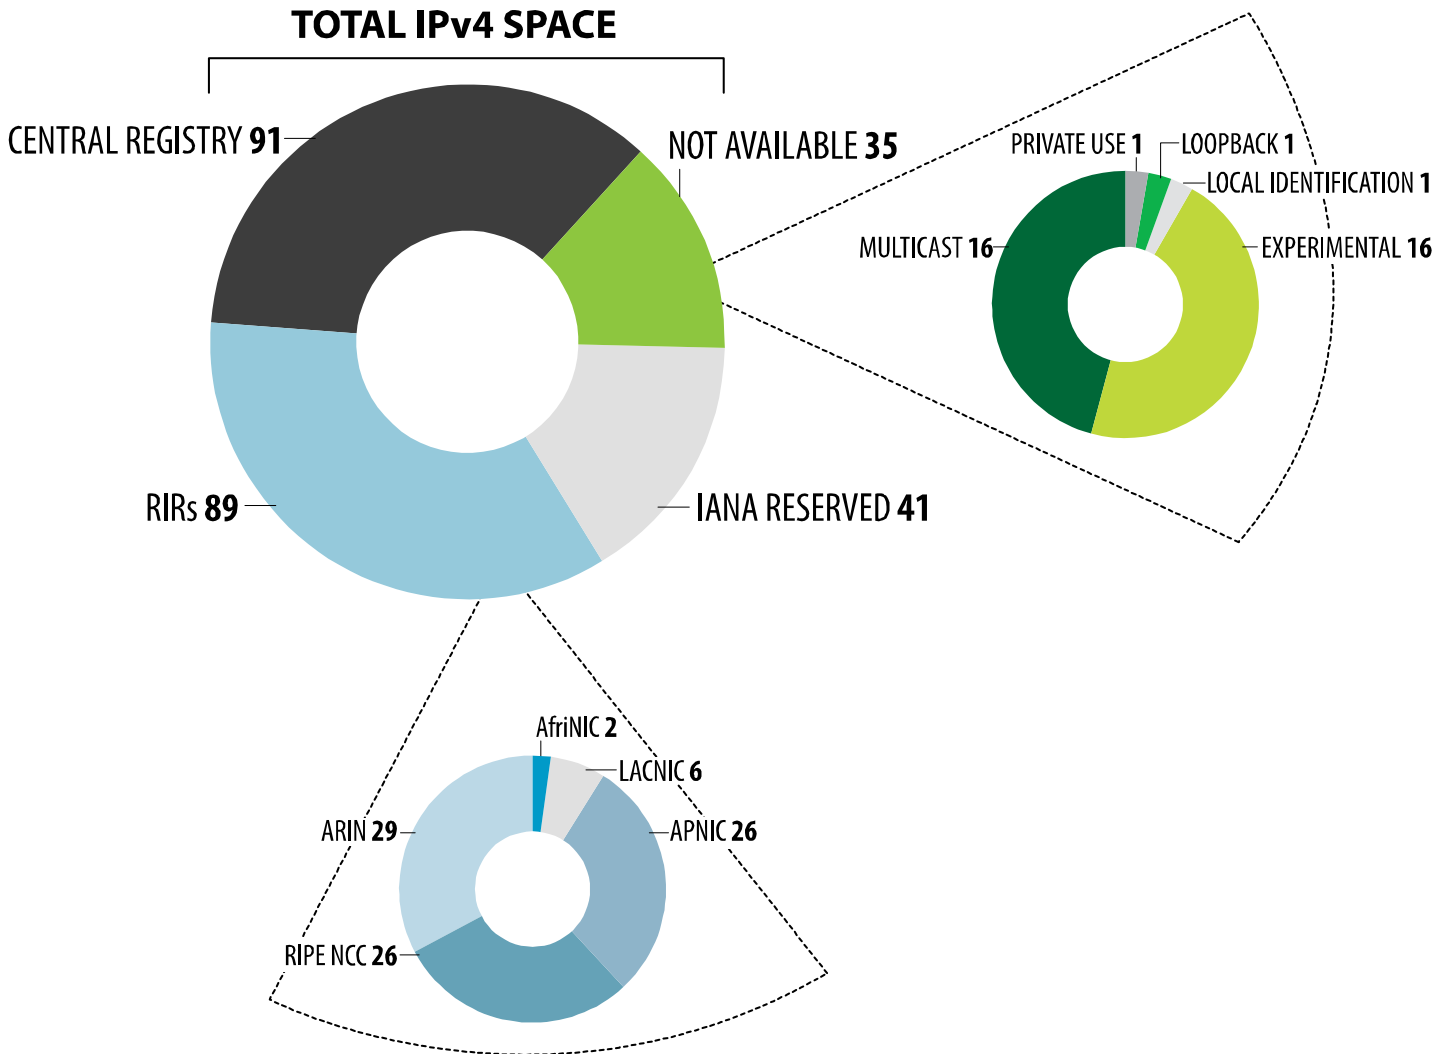

IPv4 ADDRESS SPACE

What is the status of each of the 256 /8s?

2001:610:240:0-193:0:0:202
62:109:128-195:048:02:03
193:0:0:203 2001:610:240:0-193:0:0:202
2001:610:240:0-193:0:0:202
62:109:128-195:048:02:03
178:42:02:02 2001:610:240-193:0:0:203
2001:610:240:0-193:0:0:202
62:109:128-195:048:02:03
178:42:02:02 2001:610:240-193:0:0:203
195:048:02:03
Number Resource Organization