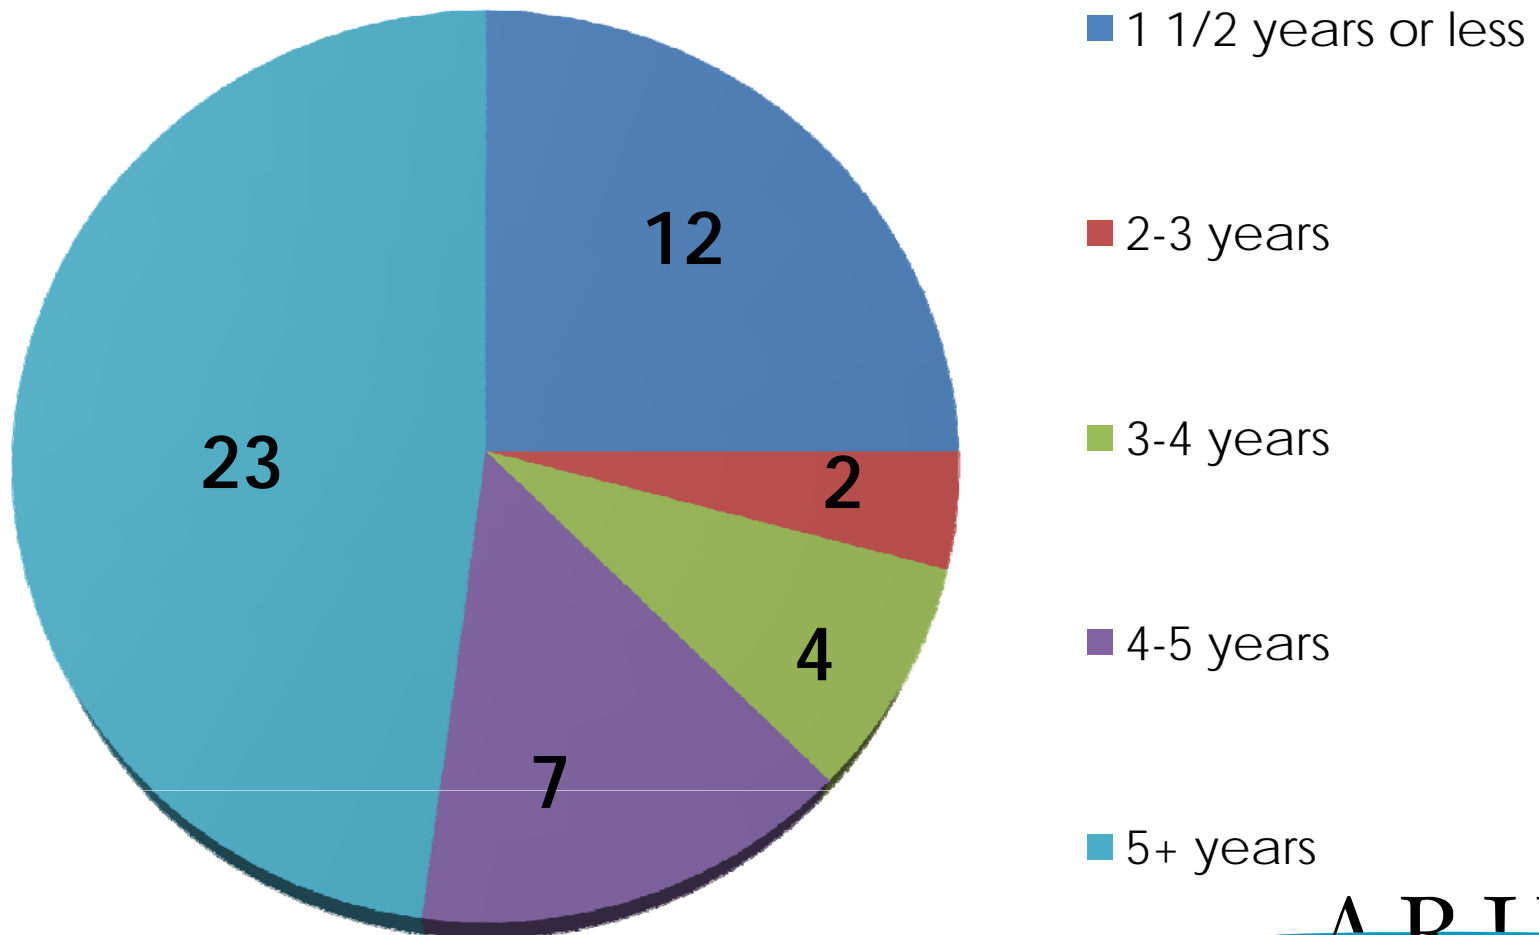

- Mary K. Lee
– Director

ARIN XXII LOS ANGELES

Events

- 3rd Salary Survey Completed
- Recent Anniversaries
- Training and Education
- Employee Statistics

Employee Longevity

ARIN XXII LOS ANGELES

Favorite Movies