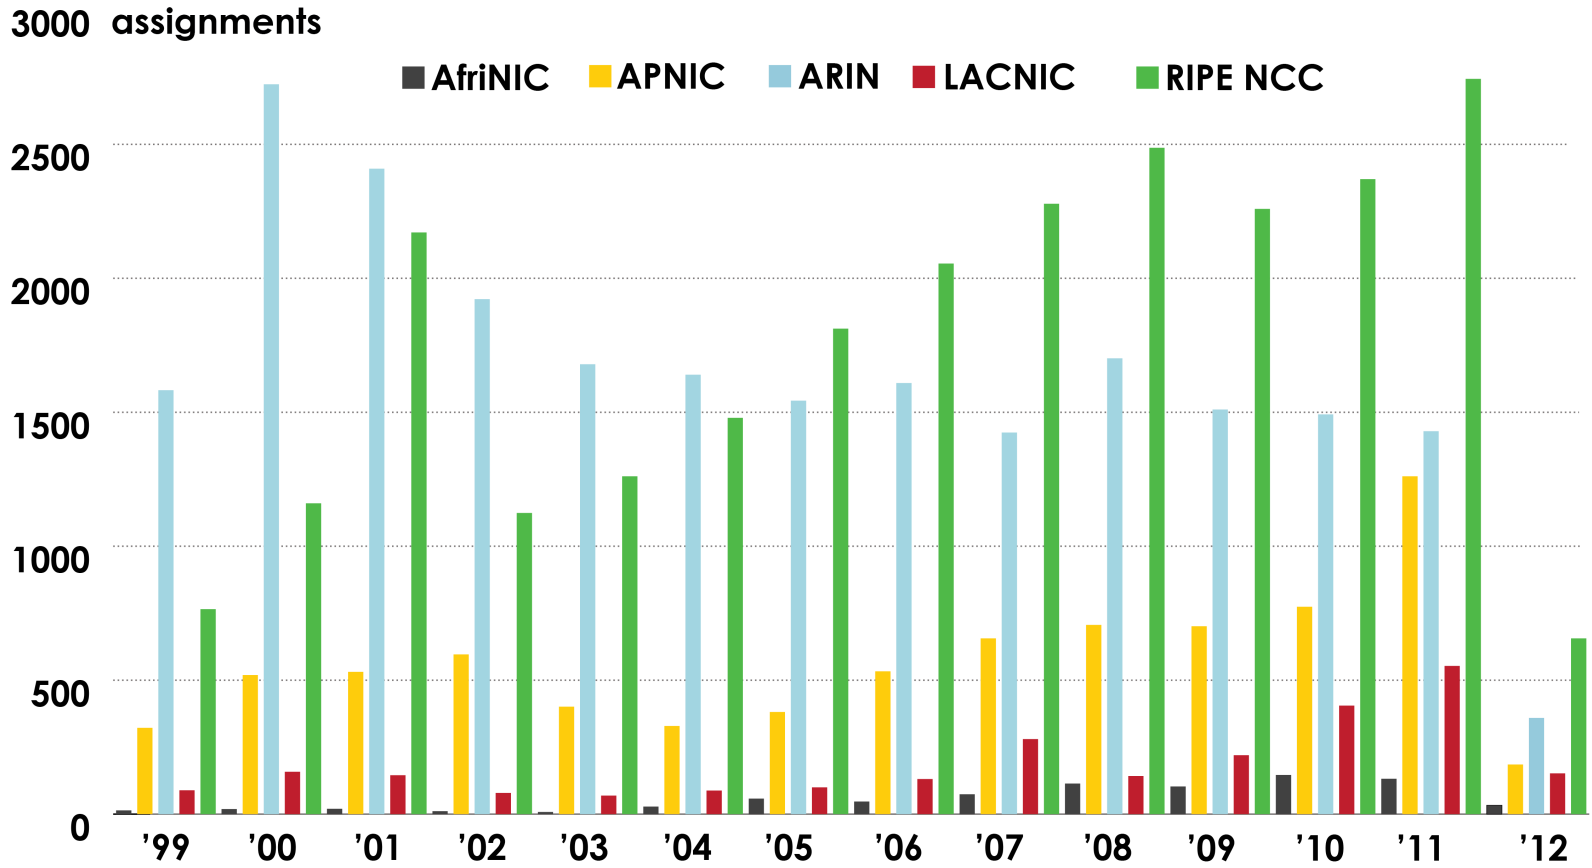

IPv4 ADDRESS SPACE ISSUED (RIRs TO CUSTOMERS)

In terms of /8s, how much total space has each RIR issued?
(Jan 1999 – Mar 2012)

2001:610:240:0-193:0:0:202
 62:109:128:195:048:02:03
 193:0:0:203 2001:610:240:0-193:0:0:202
 2001:610:240:0-193:0:0:202
 Number Resource Organization

ASN ASSIGNMENTS (RIRs TO CUSTOMERS)

How many ASNs has each RIR assigned by year?

2001:610:240:0-1933:0:0:202 62:109:128 195:048:02:03 178:12:02:02 2001:610:240 1933:0:0:203 195:048:02:03
62:109:128 195:048:02:03 2001:610:240 1933:0:0:202 62:109:128 195:048:02:03 178:12:02:02 2001:610:240 1933:0:0:203
1933:0:0:203 2001:610:240:0-1933:0:0:202 62:109:128 195:048:02:03 178:12:02:02 2001:610:240 1933:0:0:203
2001:610:240:0-1933:0:0:202 62:109:128 195:048:02:03 178:12:02:02 2001:610:240 1933:0:0:203
Number Resource Organization