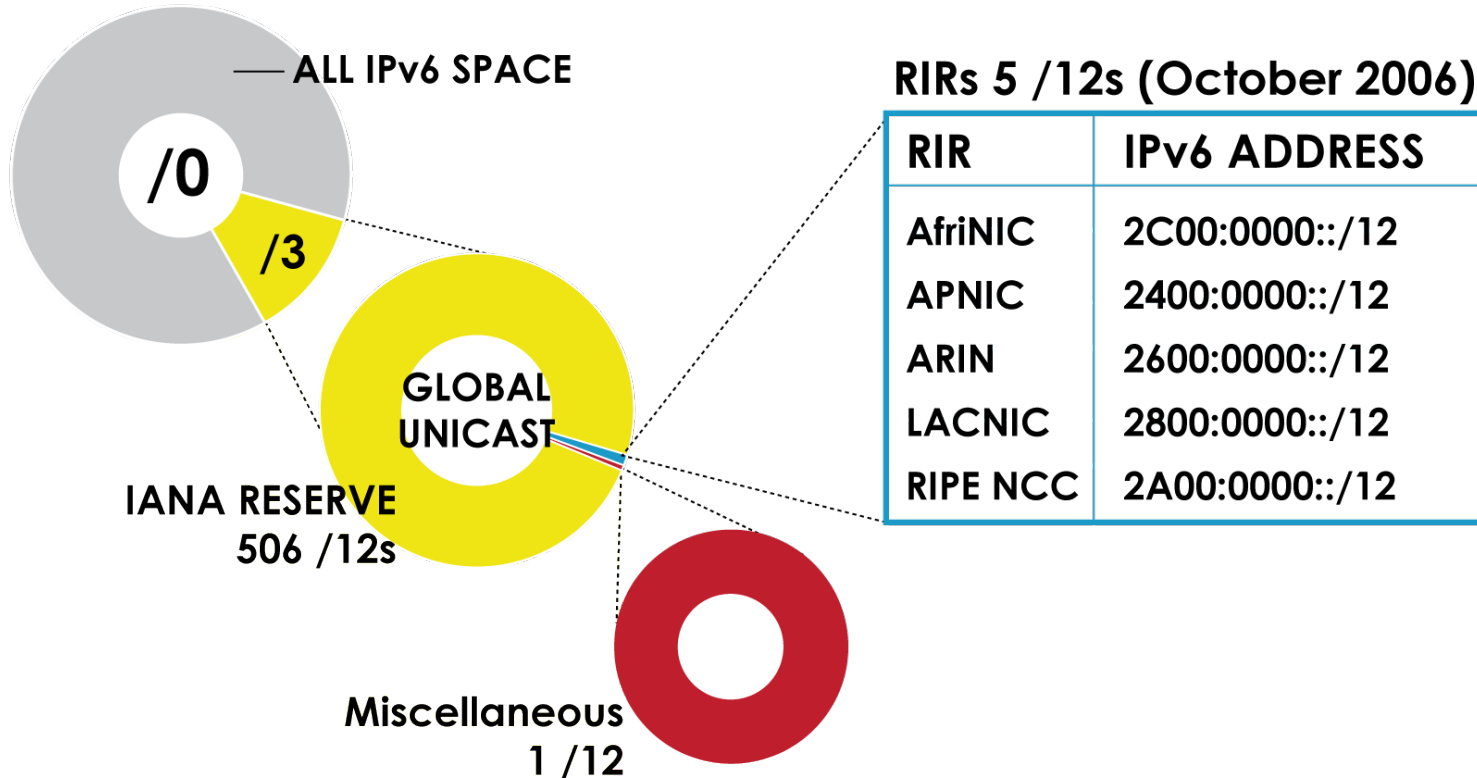

4-BYTE ASN ASSIGNMENTS

How many 4-byte ASNs has each RIR assigned by year?

2001:610:240:0-193:0:0:202 62:109:128 195:048:02:03 178:42:02:02 2001:610:240 193:0:0:203 195:048:02:03
 62:109:128 195:048:02:03 2001:610:240 193:0:0:203 195:048:02:03 178:42:02:02 2001:610:240 193:0:0:203 195:048:02:03
 193:0:0:203 2001:610:240:0-193:0:0:202 62:109:128 195:048:02:03 178:42:02:02 2001:610:240 193:0:0:203 195:048:02:03
 2001:610:240:0-193:0:0:202 62:109:128 195:048:02:03 178:42:02:02 2001:610:240 193:0:0:203 195:048:02:03
 Number Resource Organization

4-BYTE ASN ASSIGNMENTS

How many total 4-byte ASNs has each RIR assigned?
(Jan 2007 – Mar 2012)

2001:610:240:0-193:0:0:202 62:109:128 195:048:02:03 178:42:02:02 2001:610:240 193:0:0:203 195:048:02:03
62:109:128 195:048:02:03 2001:610:240 193:0:0:202 62:109:128 195:048:02:03 178:42:02:02 2001:610:240 193:0:0:203
193:0:0:203 2001:610:240:0-193:0:0:202 62:109:128 195:048:02:03 178:42:02:02 2001:610:240 193:0:0:203
2001:610:240:0-193:0:0:202 62:109:128 195:048:02:03 178:42:02:02 2001:610:240 193:0:0:203
Number Resource Organization

IPv6 ADDRESS SPACE

How much has been allocated to the RIRs?

IPv6 ALLOCATIONS (RIRs TO LIRs/ISPs)

How many allocations have been made by each RIR by year?

2001:610:240:0-1933:0:0:202 62:109:128 195:048:02:03 178:12:02:02 2001:610:240 193:0:0:203 195:048:02:03
62:109:128 195:048:02:03 193:0:0:202 62:109:128 195:048:02:03 178:12:02:02 2001:610:240 193:0:0:203 195:048:02:03
193:0:0:203 2001:610:240:0-1933:0:0:202 62:109:128 195:048:02:03 178:12:02:02 2001:610:240 193:0:0:203 195:048:02:03
2001:610:240:0-1933:0:0:202 62:109:128 195:048:02:03 178:12:02:02 2001:610:240 193:0:0:203 195:048:02:03
Number Resource Organization