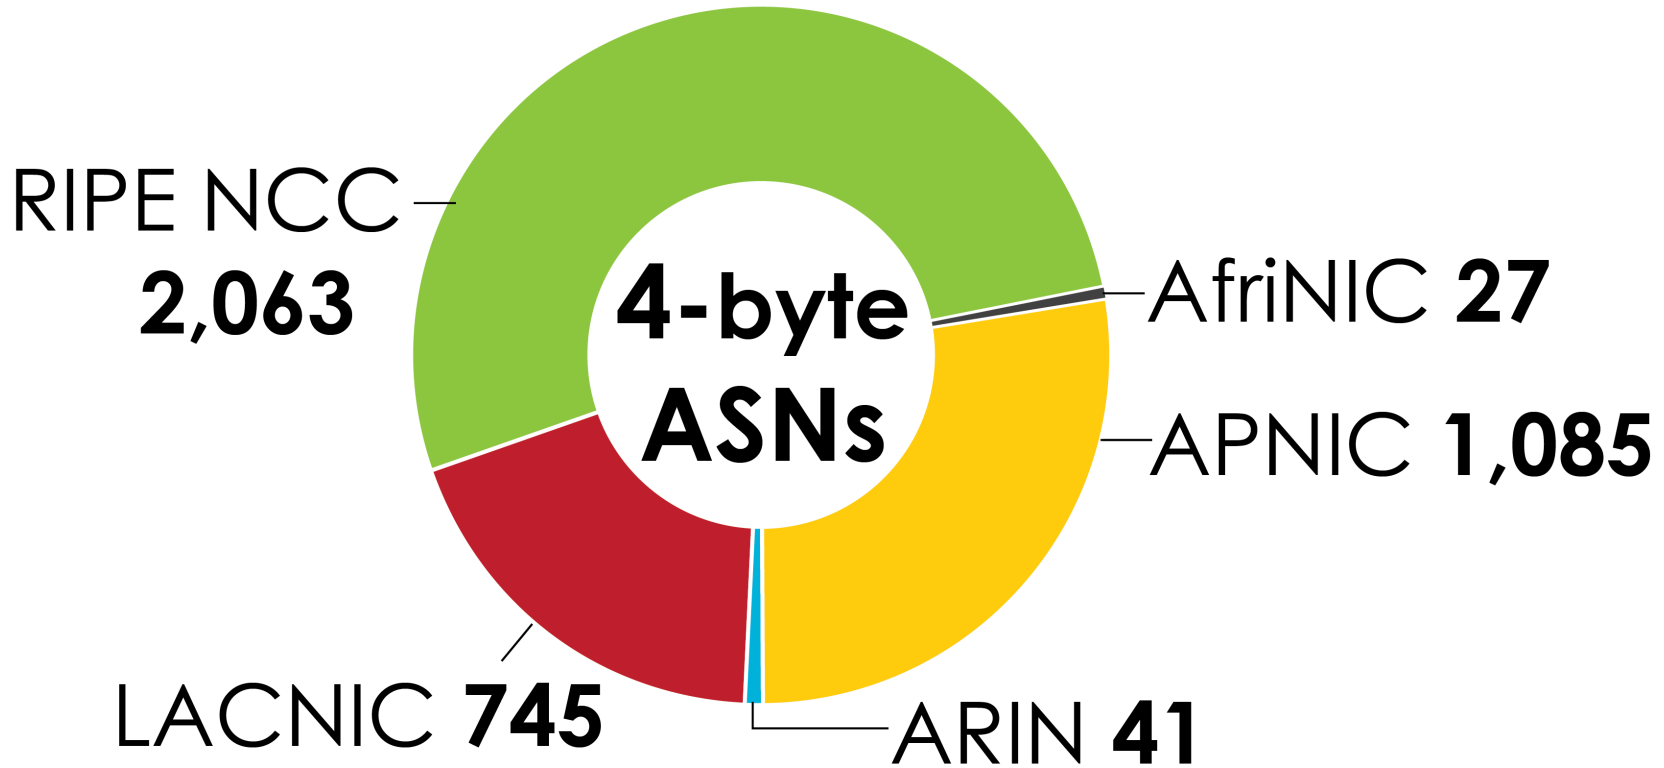

ASN ASSIGNMENTS (RIRs TO CUSTOMERS)

How many total ASNs has each RIR assigned?
(Jan 1999 – Mar 2012)

2001:610:240:0-193.0.0.202 62.109.128 195.048.02.03 178.42.02.02 2001:610:240 193.0.0.203 195.048.02.03
62.109.128 195.048.02.03 2001:610:240 193.0.0.202 62.109.128 195.048.02.03 178.42.02.02 2001:610:240 193.0.0.203
193.0.0.203 2001:610:240:0-193.0.0.202 62.109.128 195.048.02.03 178.42.02.02 2001:610:240 193.0.0.203
2001:610:240:0-193.0.0.202 62.109.128 195.048.02.03 178.42.02.02 2001:610:240 193.0.0.203
Number Resource Organization

4-BYTE ASN ASSIGNMENTS

How many 4-byte ASNs has each RIR assigned by year?

2001:610:240:0-193:0:0:202 62:109:128 195:048:02:03 178:42:02:02 2001:610:240 193:0:0:203 195:048:02:03
 62:109:128 195:048:02:03 2001:610:240 193:0:0:203 195:048:02:03 178:42:02:02 2001:610:240 193:0:0:203 195:048:02:03
 193:0:0:203 2001:610:240:0-193:0:0:202 62:109:128 195:048:02:03 178:42:02:02 2001:610:240 193:0:0:203 195:048:02:03
 2001:610:240:0-193:0:0:202 62:109:128 195:048:02:03 178:42:02:02 2001:610:240 193:0:0:203 195:048:02:03
 Number Resource Organization

4-BYTE ASN ASSIGNMENTS

How many total 4-byte ASNs has each RIR assigned?
(Jan 2007 – Mar 2012)

2001:610:240:0-193:0:0:202 62:109:128 195:048:02:03 178:42:02:02 2001:610:240 193:0:0:203 195:048:02:03
62:109:128 195:048:02:03 2001:610:240 193:0:0:202 62:109:128 195:048:02:03 178:42:02:02 2001:610:240 193:0:0:203
193:0:0:203 2001:610:240:0-193:0:0:202 62:109:128 195:048:02:03 178:42:02:02 2001:610:240 193:0:0:203
2001:610:240:0-193:0:0:202 62:109:128 195:048:02:03 178:42:02:02 2001:610:240 193:0:0:203
Number Resource Organization