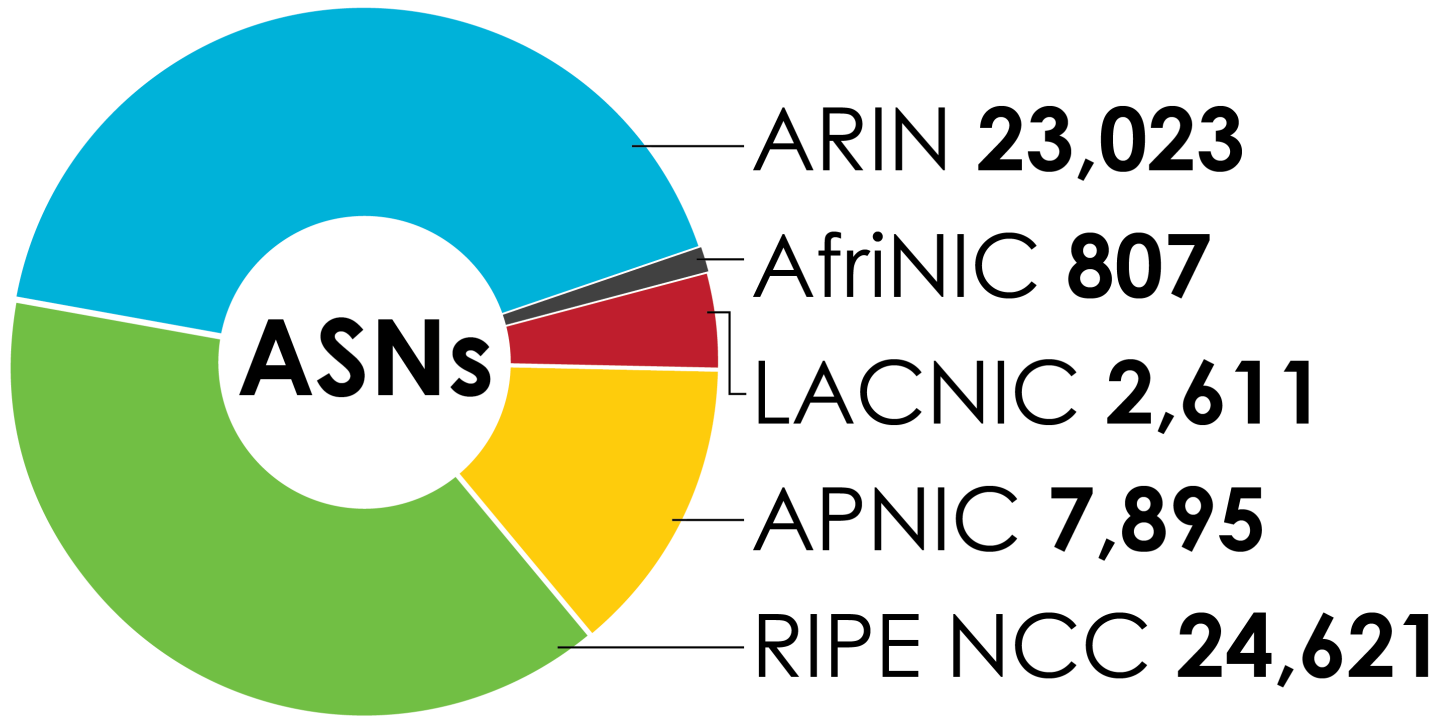

ASN ASSIGNMENTS (RIRs TO CUSTOMERS)

How many ASNs has each RIR assigned by year?

2001:610:240:0-1933:0:0:202 62:109:128 195:048:02:03 178:12:02:02 2001:610:240 1933:0:0:203 195:048:02:03
62:109:128 195:048:02:03 2001:610:240 1933:0:0:202 62:109:128 195:048:02:03 178:12:02:02 2001:610:240 1933:0:0:203
1933:0:0:203 2001:610:240:0-1933:0:0:202 62:109:128 195:048:02:03 178:12:02:02 2001:610:240 1933:0:0:203
2001:610:240:0-1933:0:0:202 62:109:128 195:048:02:03 178:12:02:02 2001:610:240 1933:0:0:203
Number Resource Organization

ASN ASSIGNMENTS (RIRs TO CUSTOMERS)

How many total ASNs has each RIR assigned?
(Jan 1999 – Mar 2012)

2001:610:240:0-193.0.0.202 62.109.128 195.048.02.03 178.42.02.02 2001:610:240 193.0.0.203 195.048.02.03
62.109.128 195.048.02.03 2001:610:240 193.0.0.202 62.109.128 195.048.02.03 178.42.02.02 2001:610:240 193.0.0.203
193.0.0.203 2001:610:240:0-193.0.0.202 62.109.128 195.048.02.03 178.42.02.02 2001:610:240 193.0.0.203
2001:610:240:0-193.0.0.202 62.109.128 195.048.02.03 178.42.02.02 2001:610:240 193.0.0.203
Number Resource Organization