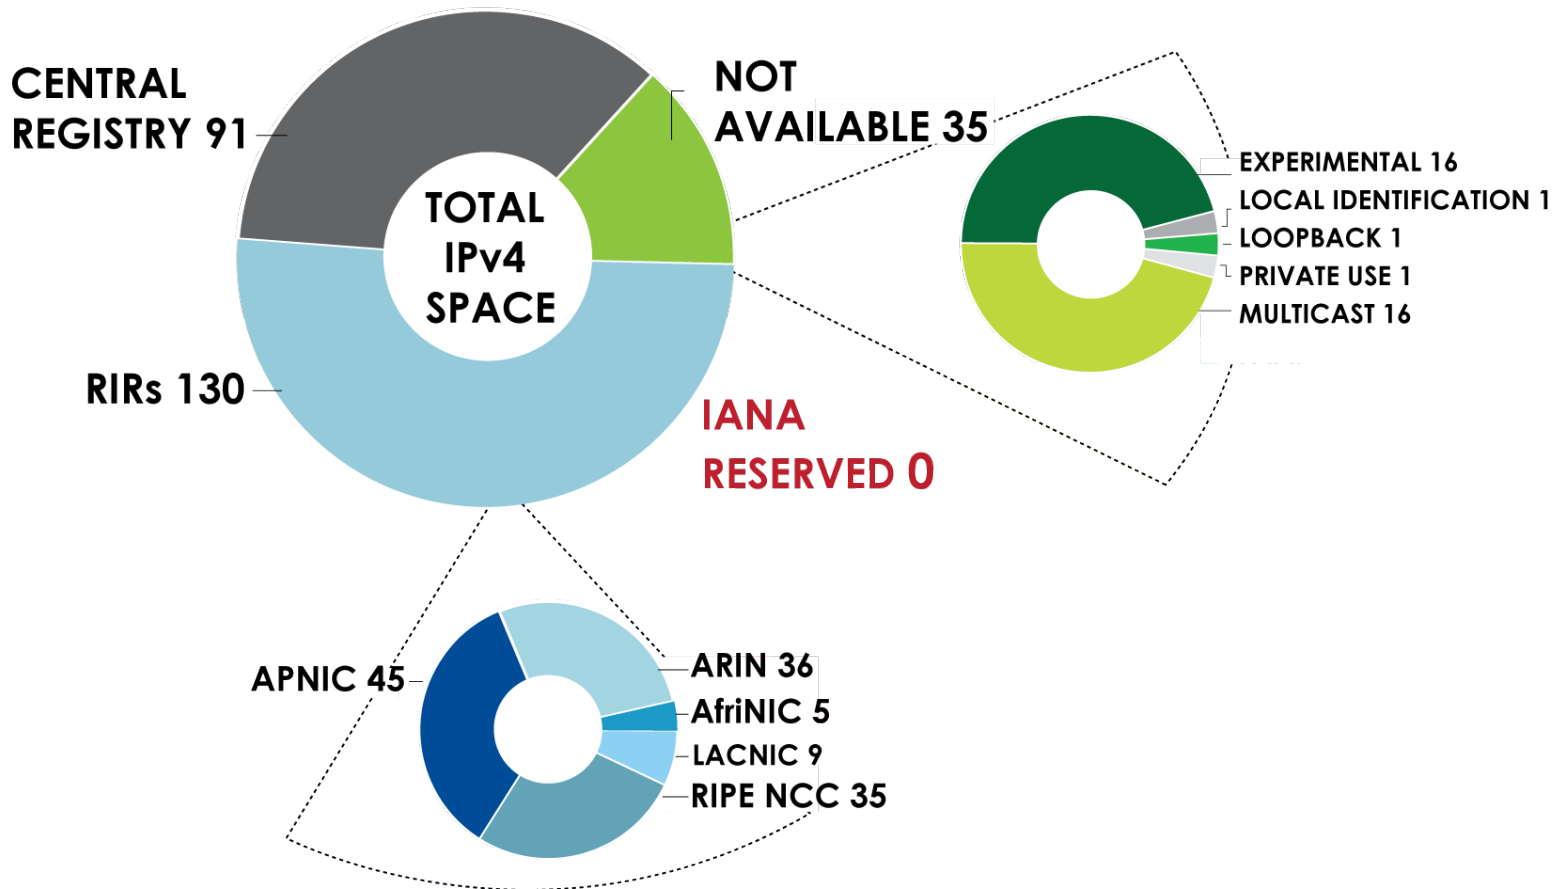

IPv4 ADDRESS SPACE

What is the status of each of the 256 /8s?

STATUS OF 256 /8s IPv4 ADDRESS SPACE

2001:610:240:0-193:0:0:202 62:109:128 195:048:02:03 178:42:02:02 2001:610:240 193:0:0:203 195:048:02:03
62:109:128 195:048:02:03 2001:610:240 193:0:0:202 62:109:128 195:048:02:03 178:42:02:02 2001:610:240 193:0:0:203
193:0:0:203 2001:610:240:0-193:0:0:202 62:109:128 195:048:02:03 178:42:02:02 2001:610:240 193:0:0:203
2001:610:240:0-193:0:0:202 62:109:128 195:048:02:03 178:42:02:02 2001:610:240 193:0:0:203
Number Resource Organization