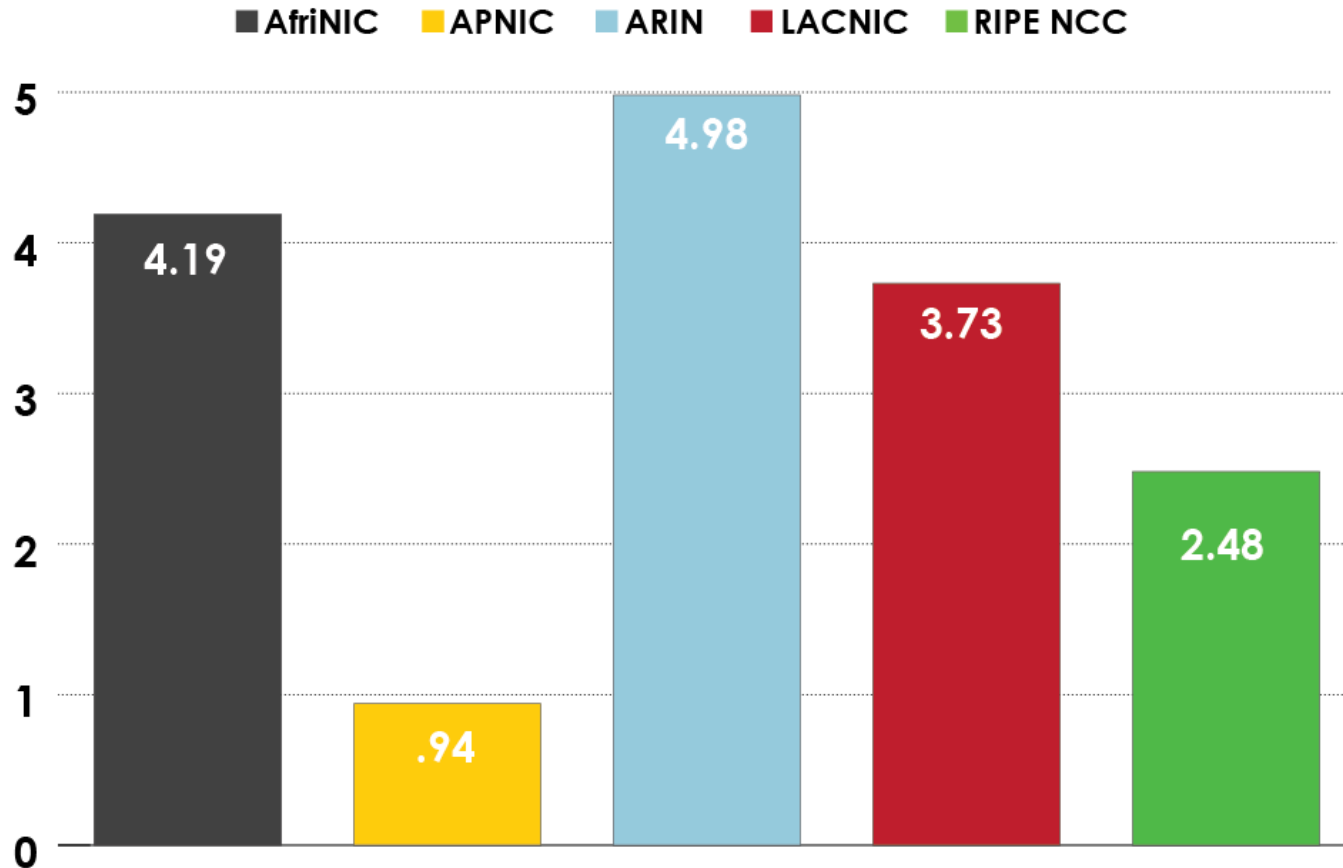

Number Resource Organization

INTERNET NUMBER RESOURCE STATUS REPORT

As of 31 March 2012

Prepared by
Regional Internet Registries
AfrINIC, APNIC, ARIN, LACNIC and the RIPE NCC

2001:610:240:0-193:0:0:202 62:109:128 195:048:02:03 178:42:02:02 2001:610:240 193:0:0:203 195:048:02:03
62:109:128 195:048:02:03 2001:610:240 193:0:0:202 62:109:128 195:048:02:03 178:42:02:02 2001:610:240 193:0:0:203 195:048:02:03
193:0:0:203 2001:610:240:0-193:0:0:202 62:109:128 195:048:02:03 178:42:02:02 2001:610:240 193:0:0:203 195:048:02:03
2001:610:240:0-193:0:0:202 62:109:128 195:048:02:03 178:42:02:02 2001:610:240 193:0:0:203 195:048:02:03
Number Resource Organization

IPv4 ADDRESS SPACE

What is the status of each of the 256 /8s?

STATUS OF 256 /8s IPv4 ADDRESS SPACE

2001:610:240:0-193:0:0:202 62:109:128 195:048:02:03 178:42:02:02 2001:610:240 193:0:0:203 195:048:02:03
 62:109:128 195:048:02:03 2001:610:240 193:0:0:202 62:109:128 195:048:02:03 178:42:02:02 2001:610:240 193:0:0:203
 193:0:0:203 2001:610:240:0-193:0:0:202 62:109:128 195:048:02:03 178:42:02:02 2001:610:240 193:0:0:203
 2001:610:240:0-193:0:0:202 62:109:128 195:048:02:03 178:42:02:02 2001:610:240 193:0:0:203
 Number Resource Organization

AVAILABLE IPv4 /8s IN EACH RIR

IPv4 ADDRESS SPACE ISSUED (RIRs TO CUSTOMERS)

In terms of /8s, how much space did each RIR issue by year?

■ **AfriNIC** ■ **APNIC** ■ **ARIN** ■ **LACNIC** ■ **RIPE NCC**

2001:610:240:0-1933:0:0:202 62:109:128 195:048:02:03 178:42:02:02 2001:610:240 1933:0:0:203 195:048:02:03
1933:0:0:203 2001:610:240:0-1933:0:0:202 62:109:128 195:048:02:03 178:42:02:02 2001:610:240 1933:0:0:202
2001:610:240:0-1933:0:0:202 62:109:128 195:048:02:03 178:42:02:02 2001:610:240 1933:0:0:203 195:048:02:03
Number Resource Organization