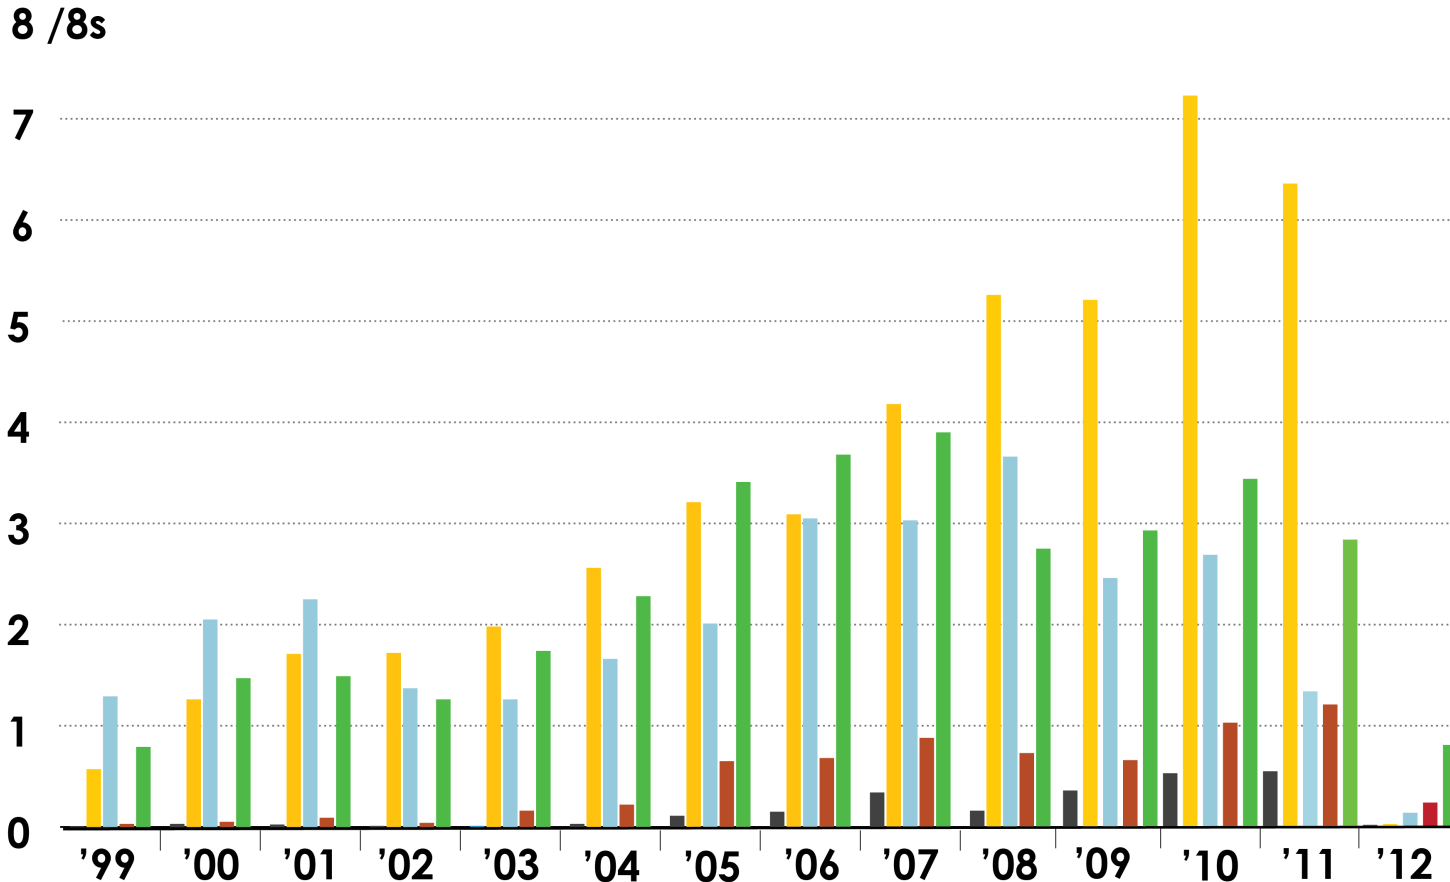

AVAILABLE IPv4 /8s IN EACH RIR

IPv4 ADDRESS SPACE ISSUED (RIRs TO CUSTOMERS)

In terms of /8s, how much space did each RIR issue by year?

■ **AfriNIC** ■ **APNIC** ■ **ARIN** ■ **LACNIC** ■ **RIPE NCC**

2001:610:240:0-1933:0:0:202 62:109:128 195:048:02:03 178:42:02:02 2001:610:240 1933:0:0:203 195:048:02:03
1933:0:0:203 2001:610:240:0-1933:0:0:202 62:109:128 195:048:02:03 178:42:02:02 2001:610:240 1933:0:0:202
2001:610:240:0-1933:0:0:202 62:109:128 195:048:02:03 178:42:02:02 2001:610:240 1933:0:0:203 195:048:02:03
Number Resource Organization