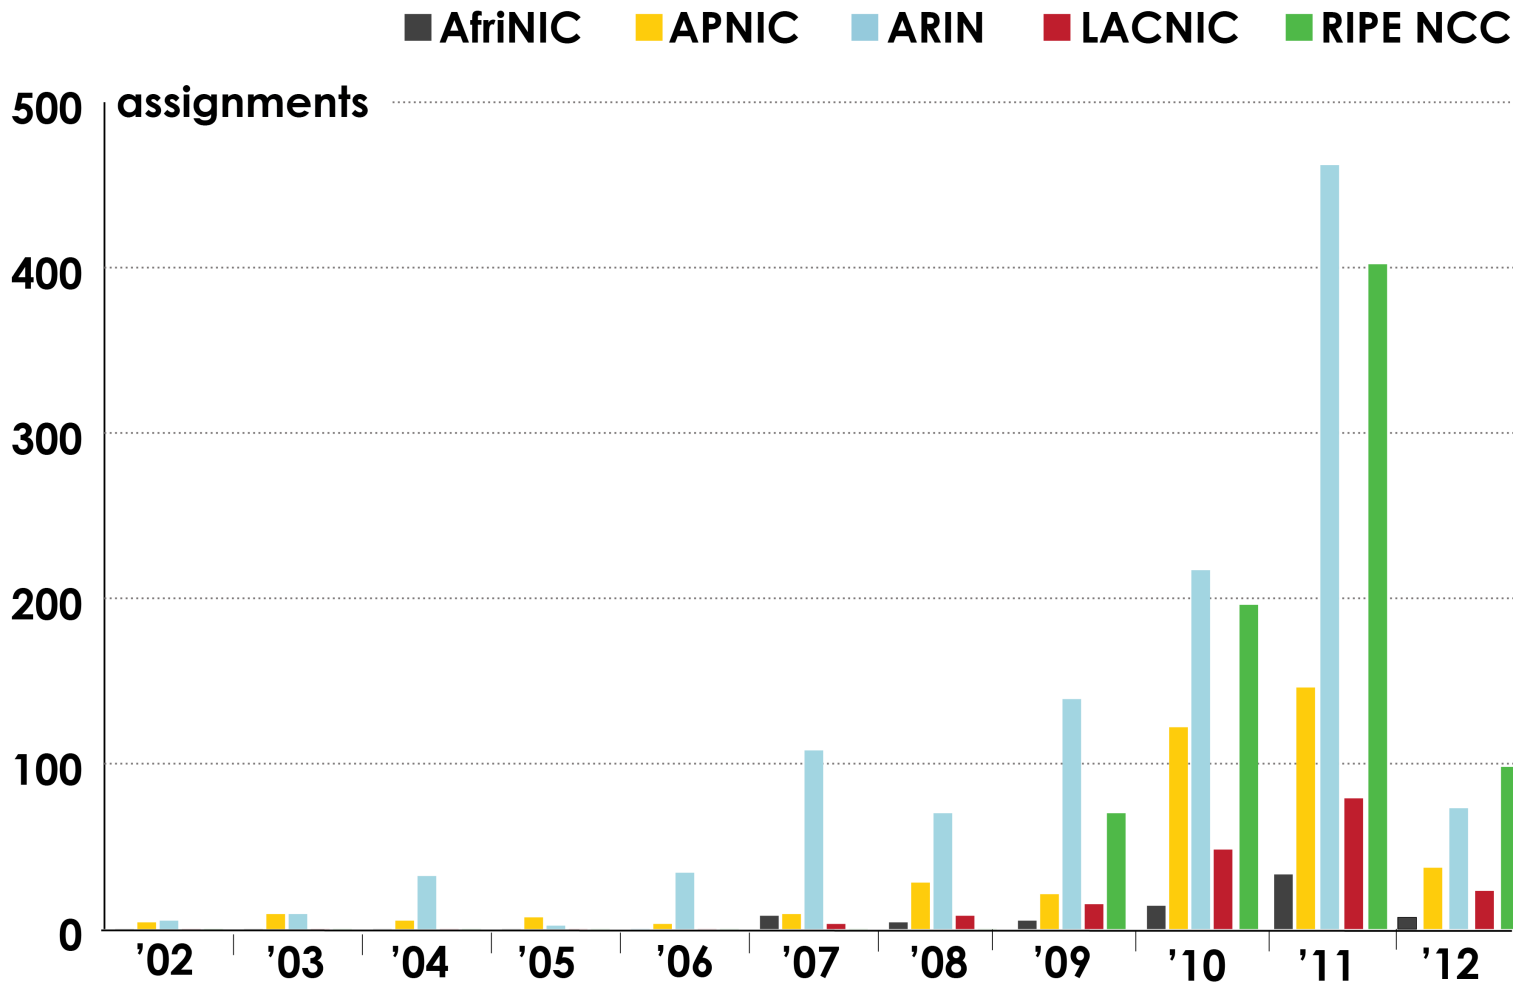

IPv6 ADDRESS SPACE

How much has been allocated to the RIRs?

IPv6 ALLOCATIONS (RIRs TO LIRs/ISPs)

How many allocations have been made by each RIR by year?

2001:610:240:0-1933:0:0:202 62:109:128 195:048:02:03 178:12:02:02 2001:610:240 193:0:0:203 195:048:02:03
62:109:128 195:048:02:03 193:0:0:202 62:109:128 195:048:02:03 178:12:02:02 2001:610:240 193:0:0:203 195:048:02:03
193:0:0:203 2001:610:240:0-1933:0:0:202 62:109:128 195:048:02:03 178:12:02:02 2001:610:240 193:0:0:203 195:048:02:03
2001:610:240:0-1933:0:0:202 62:109:128 195:048:02:03 178:12:02:02 2001:610:240 193:0:0:203 195:048:02:03
Number Resource Organization

IPv6 ALLOCATIONS (RIRs TO LIRs/ISPs)

How many total allocations have been made by each RIR?
(Jan 1999 – Mar 2012)

RIPE NCC
4,048

AfriNIC **238**

LACNIC **942**

APNIC **1,651**

ARIN **1,761**

2001:610:240:0-193:0:0:202
62:109:128 195:048:02:03 178:42:02:02 2001:610:240 193:0:0:203 195:048:02:03
62:109:128 195:048:02:03 2001:610:240 193:0:0:202 62:109:128 195:048:02:03 178:42:02:02 2001:610:240 193:0:0:203
193:0:0:203 2001:610:240:0-193:0:0:202 62:109:128 195:048:02:03 178:42:02:02 2001:610:240 193:0:0:203
2001:610:240:0-193:0:0:202 62:109:128 195:048:02:03 178:42:02:02 2001:610:240 193:0:0:203
Number Resource Organization

IPv6 ASSIGNMENTS RIRS TO END-USERS

How many assignments have been made by each RIR by year?

2001:610:240:0-193:0:0:202 62:109:128 195:048:02:03 178:12:02:02 2001:610:240 193:0:0:203 195:048:02:03
 62:109:128 195:048:02:03 2001:610:240 193:0:0:202 62:109:128 195:048:02:03 178:12:02:02 2001:610:240 193:0:0:203 195:048:02:03
 193:0:0:203 2001:610:240:0-193:0:0:202 62:109:128 195:048:02:03 178:12:02:02 2001:610:240 193:0:0:202
 2001:610:240:0-193:0:0:202 62:109:128 195:048:02:03 178:12:02:02 2001:610:240 193:0:0:203 195:048:02:03
 Number Resource Organization