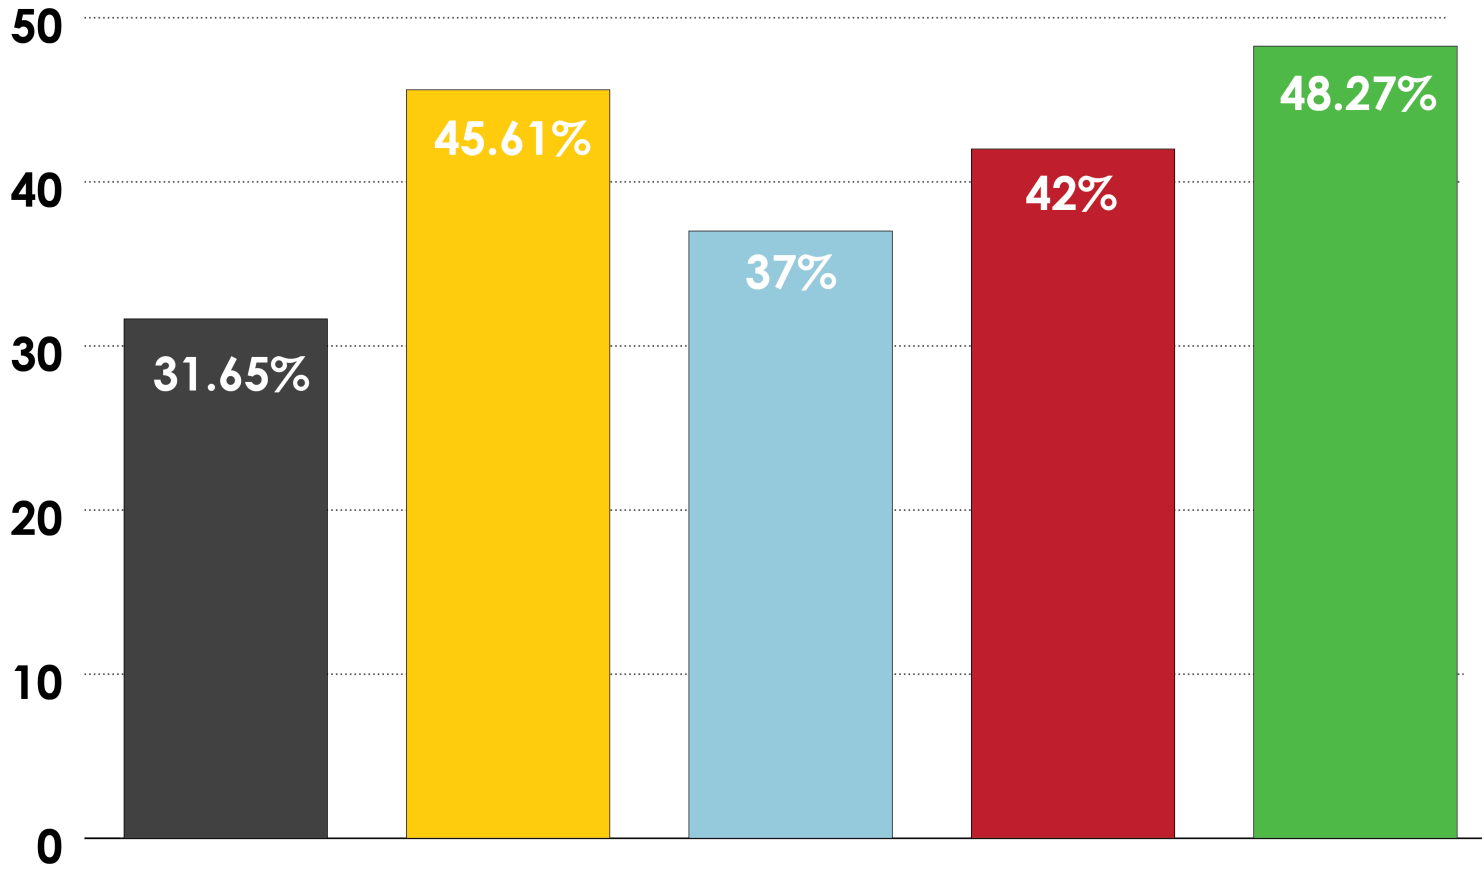

2001:610:240:0-193.0.0.202 62.109.128 195.048.02.03 178.12.02.02 2001:610:240 193.0.0.203 195.048.02.03
62.109.128 195.048.02.03 2001:610:240 193.0.0.202 62.109.128 195.048.02.03 178.12.02.02 2001:610:240 193.0.0.203
193.0.0.203 2001:610:240:0-193.0.0.202 62.109.128 195.048.02.03 178.12.02.02 2001:610:240 193.0.0.203
2001:610:240:0-193.0.0.202 62.109.128 195.048.02.03 178.12.02.02 2001:610:240 193.0.0.203
Number Resource Organization