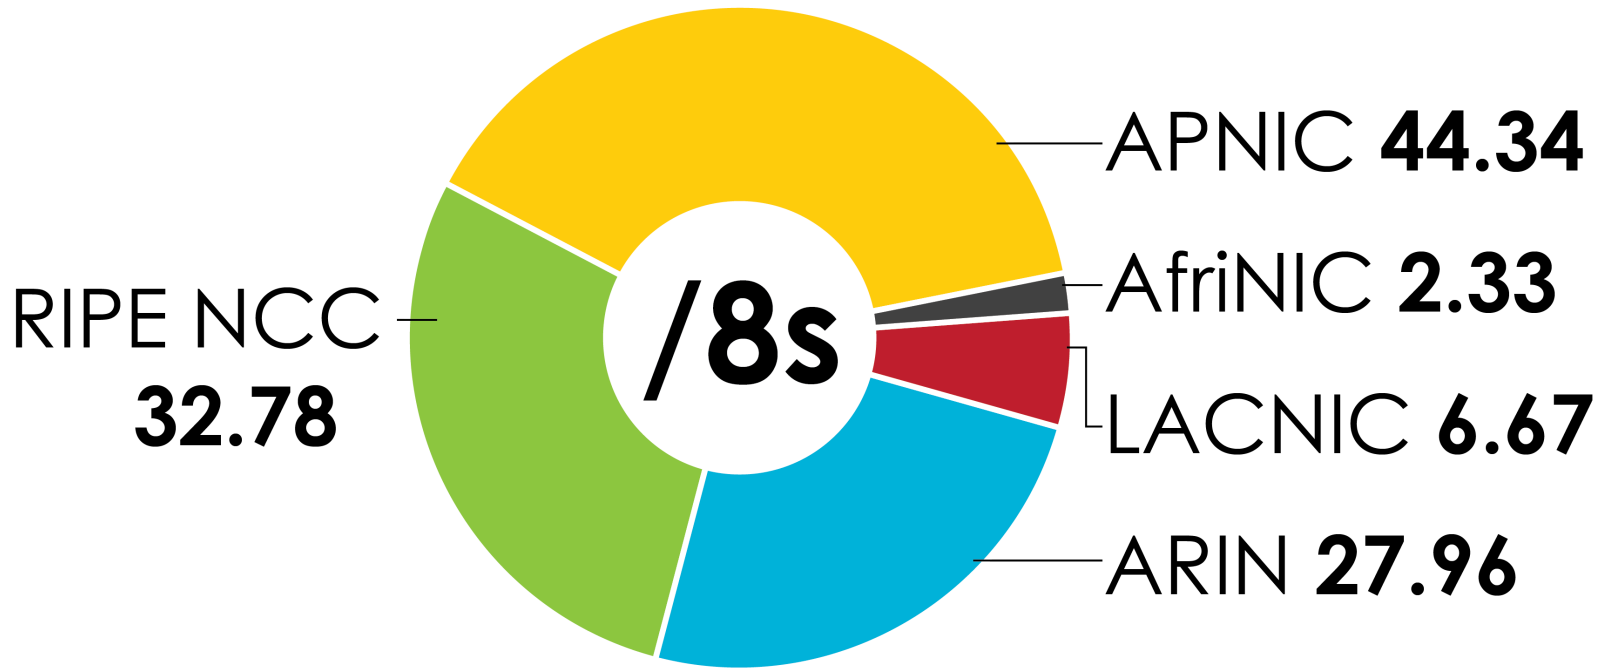

IPv4 ADDRESS SPACE ISSUED (RIRs TO CUSTOMERS)

In terms of /8s, how much total space has each RIR issued?
(Jan 1999 – Mar 2012)

2001:610:240:0-193:0:0:202
62:109:128:195:048:02:03
193:0:0:203 2001:610:240:0-193:0:0:202
2001:610:240:0-193:0:0:202
Number Resource Organization