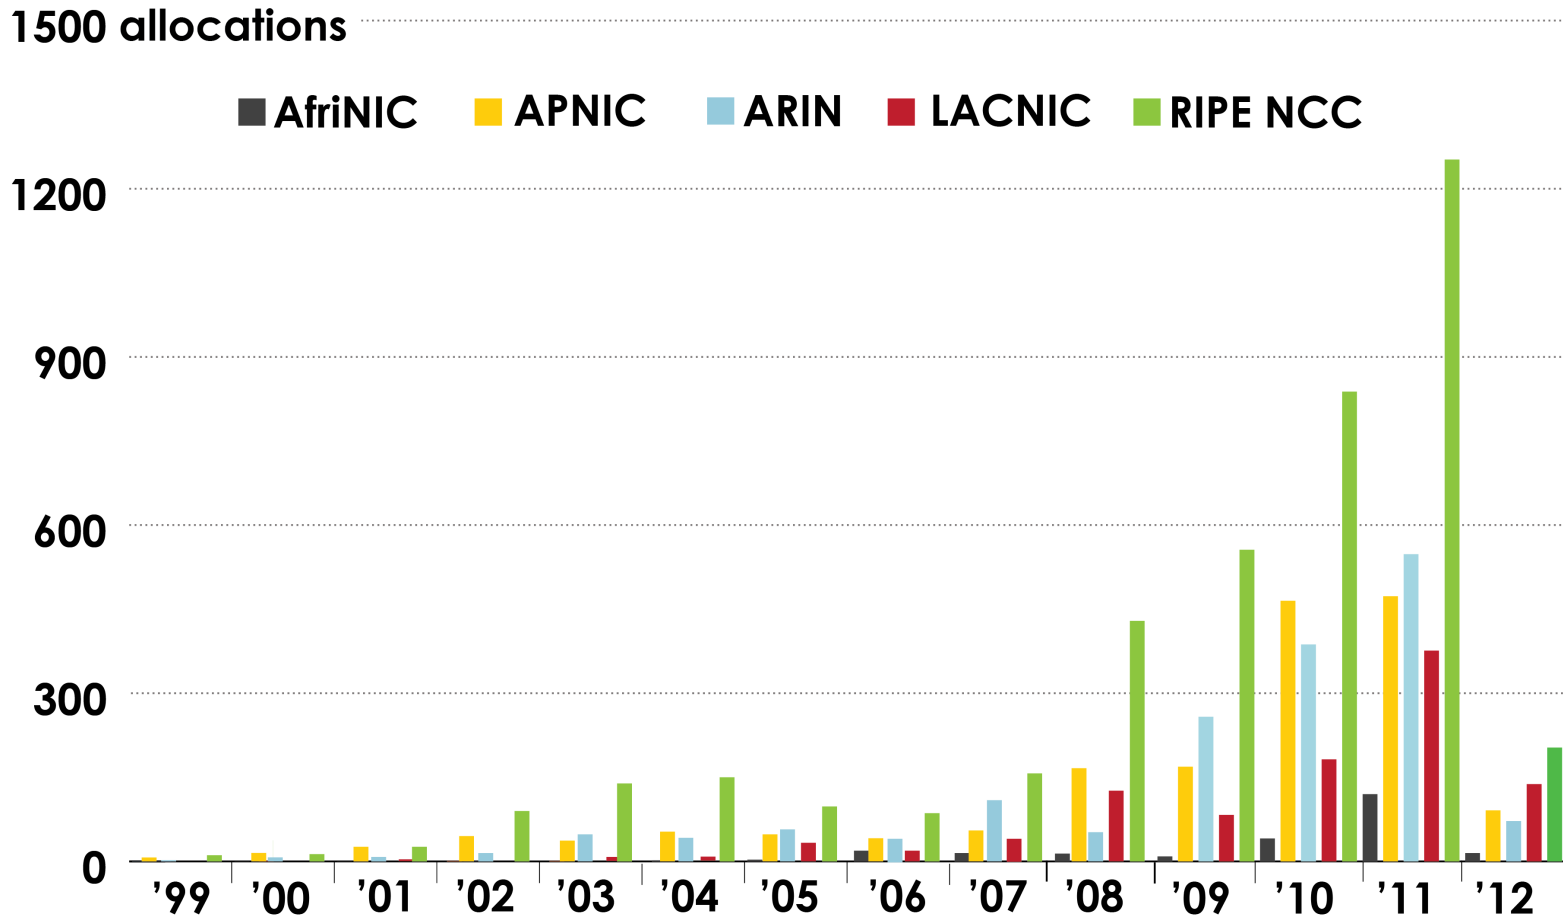

IPv6 ADDRESS SPACE

How much has been allocated to the RIRs?

IPv6 ALLOCATIONS (RIRs TO LIRs/ISPs)

How many allocations have been made by each RIR by year?

2001:610:240:0-1933:0:0:202 62:109:128 195:048:02:03 178:12:02:02 2001:610:240 193:0:0:203 195:048:02:03
62:109:128 195:048:02:03 193:0:0:202 62:109:128 195:048:02:03 178:12:02:02 2001:610:240 193:0:0:203 195:048:02:03
193:0:0:203 2001:610:240:0-1933:0:0:202 62:109:128 195:048:02:03 178:12:02:02 2001:610:240 193:0:0:203 195:048:02:03
2001:610:240:0-1933:0:0:202 62:109:128 195:048:02:03 178:12:02:02 2001:610:240 193:0:0:203 195:048:02:03
Number Resource Organization

IPv6 ALLOCATIONS (RIRs TO LIRs/ISPs)

How many total allocations have been made by each RIR?
(Jan 1999 – Mar 2012)

RIPE NCC
4,048

AfriNIC **238**

LACNIC **942**

APNIC **1,651**

ARIN **1,761**

2001:610:240:0-193:0:0:202
62:109:128 195:048:02:03 178:42:02:02 2001:610:240 193:0:0:203 195:048:02:03
62:109:128 195:048:02:03 2001:610:240 193:0:0:202 62:109:128 195:048:02:03 178:42:02:02 2001:610:240 193:0:0:203
193:0:0:203 2001:610:240:0-193:0:0:202 62:109:128 195:048:02:03 178:42:02:02 2001:610:240 193:0:0:203
2001:610:240:0-193:0:0:202 62:109:128 195:048:02:03 178:42:02:02 2001:610:240 193:0:0:203
Number Resource Organization