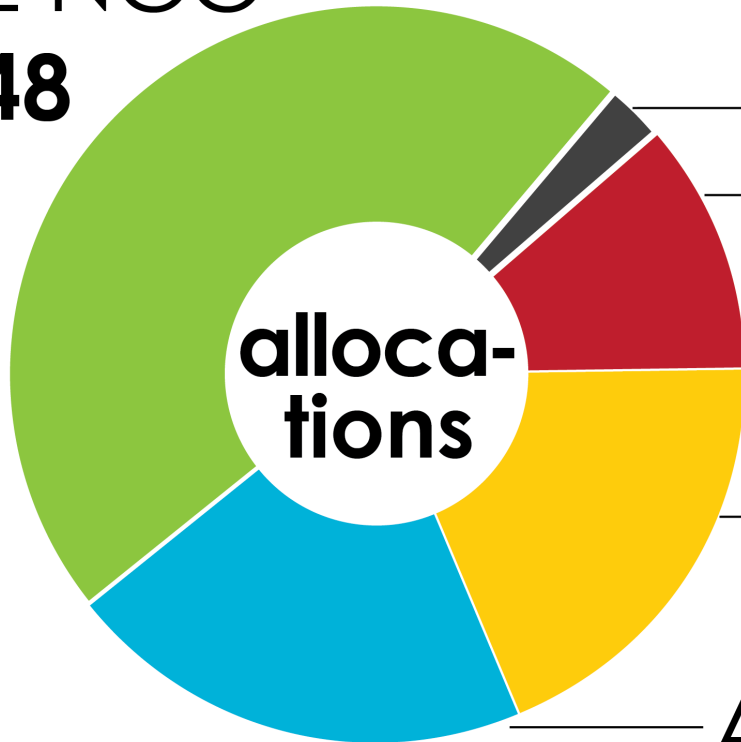

IPv6 ALLOCATIONS (RIRs TO LIRs/ISPs)

How many total allocations have been made by each RIR?
(Jan 1999 – Mar 2012)

RIPE NCC
4,048

AfriNIC **238**

LACNIC **942**

APNIC **1,651**

ARIN **1,761**

2001:610:240:0-193:0:0:202
62:109:128 195:048:02:03 178:42:02:02 2001:610:240 193:0:0:203 195:048:02:03
62:109:128 195:048:02:03 2001:610:240 193:0:0:202 62:109:128 195:048:02:03 178:42:02:02 2001:610:240 193:0:0:203
193:0:0:203 2001:610:240:0-193:0:0:202 62:109:128 195:048:02:03 178:42:02:02 2001:610:240 193:0:0:203
2001:610:240:0-193:0:0:202 62:109:128 195:048:02:03 178:42:02:02 2001:610:240 193:0:0:203
Number Resource Organization