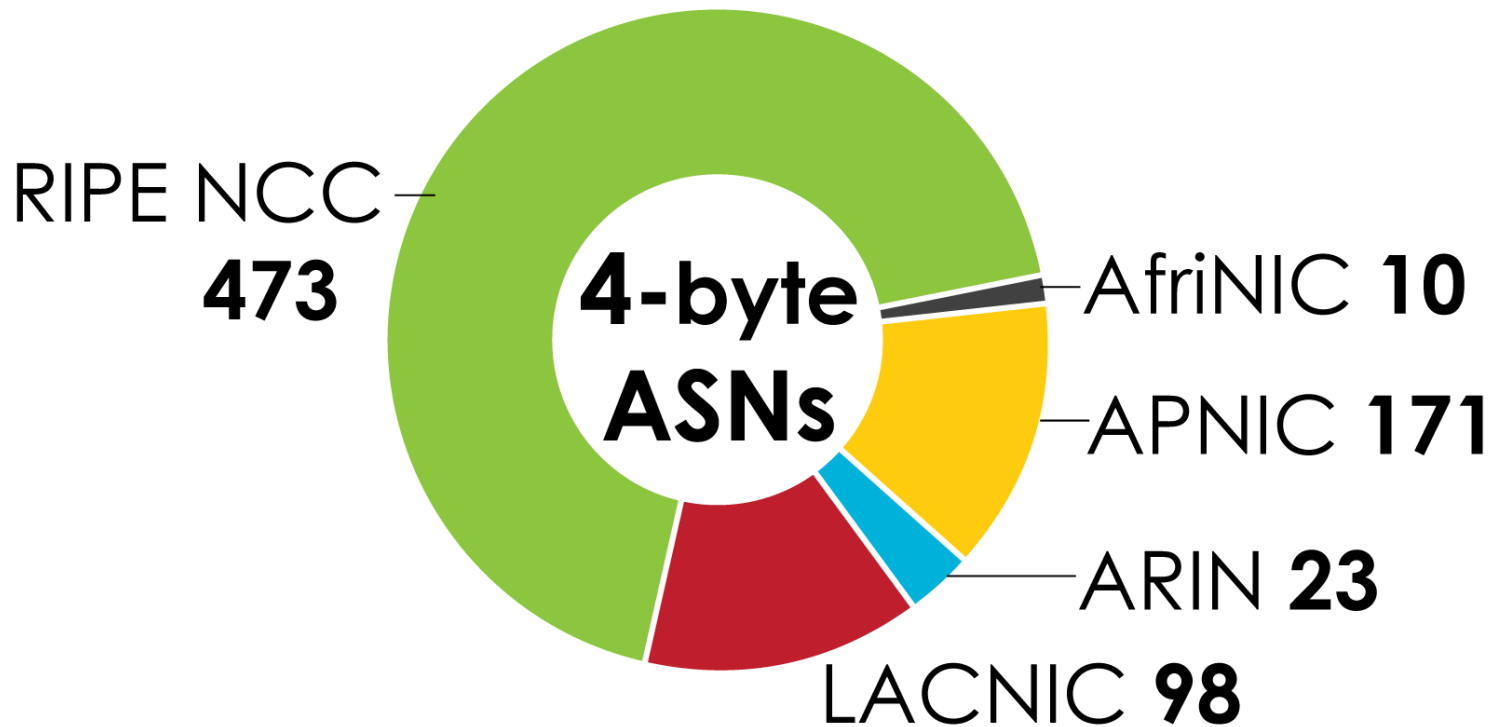

INTERNET NUMBER RESOURCE STATUS REPORT

As of 30 June 2010

Prepared by
Regional Internet Registries
AfrINIC, APNIC, ARIN, LACNIC and the RIPE NCC

2001:610:240:0-193:0:0:202 62:109:128-195:048:02:03 128-12:02:02 2001:610:240 193:0:0:203 195:048:02:03
62:109:128-195:048:02:03 2001:610:240-193:0:0:202 62:109:128-195:048:02:03 178-12:02:02 2001:610:240 193:0:0:203
193:0:0:203 2001:610:240:0-193:0:0:202 62:109:128-195:048:02:03 178-12:02:02 2001:610:240 193:0:0:203
2001:610:240:0-193:0:0:202 62:109:128-195:048:02:03 178-12:02:02 2001:610:240 193:0:0:203
Number Resource Organization

IPv4 ADDRESS SPACE ISSUED

(RIRs TO CUSTOMERS)

In terms of /8s, how much total space has each RIR issued?
(Jan 1999 – June 2010)

4-BYTE ASN ASSIGNMENTS

How many total 4-byte ASNs has each RIR assigned?
(Jan 2007 – June 2010)

2001-610-240-0 193.0.0.202 62 109 128 195 048 02 03 128 42 02 03 2001-610-240 193 0 0 203 95 048 02 03
62 109 128 195 048 02 03 2001-610-240 193 0 0 202 62 109 128 195 048 02 03 178 12 09 02 2001-610-240 193 0 0 203
193 0 0 203 2001-610-240-0 193 0 0 202 62 109 128 195 048 02 03 178 12 09 02 2001-610-240 193 0 0 203
2001-610-240-0 193 0 0 202 62 109 128 195 048 02 03 178 12 09 02 2001-610-240 193 0 0 203
Number Resource Organization