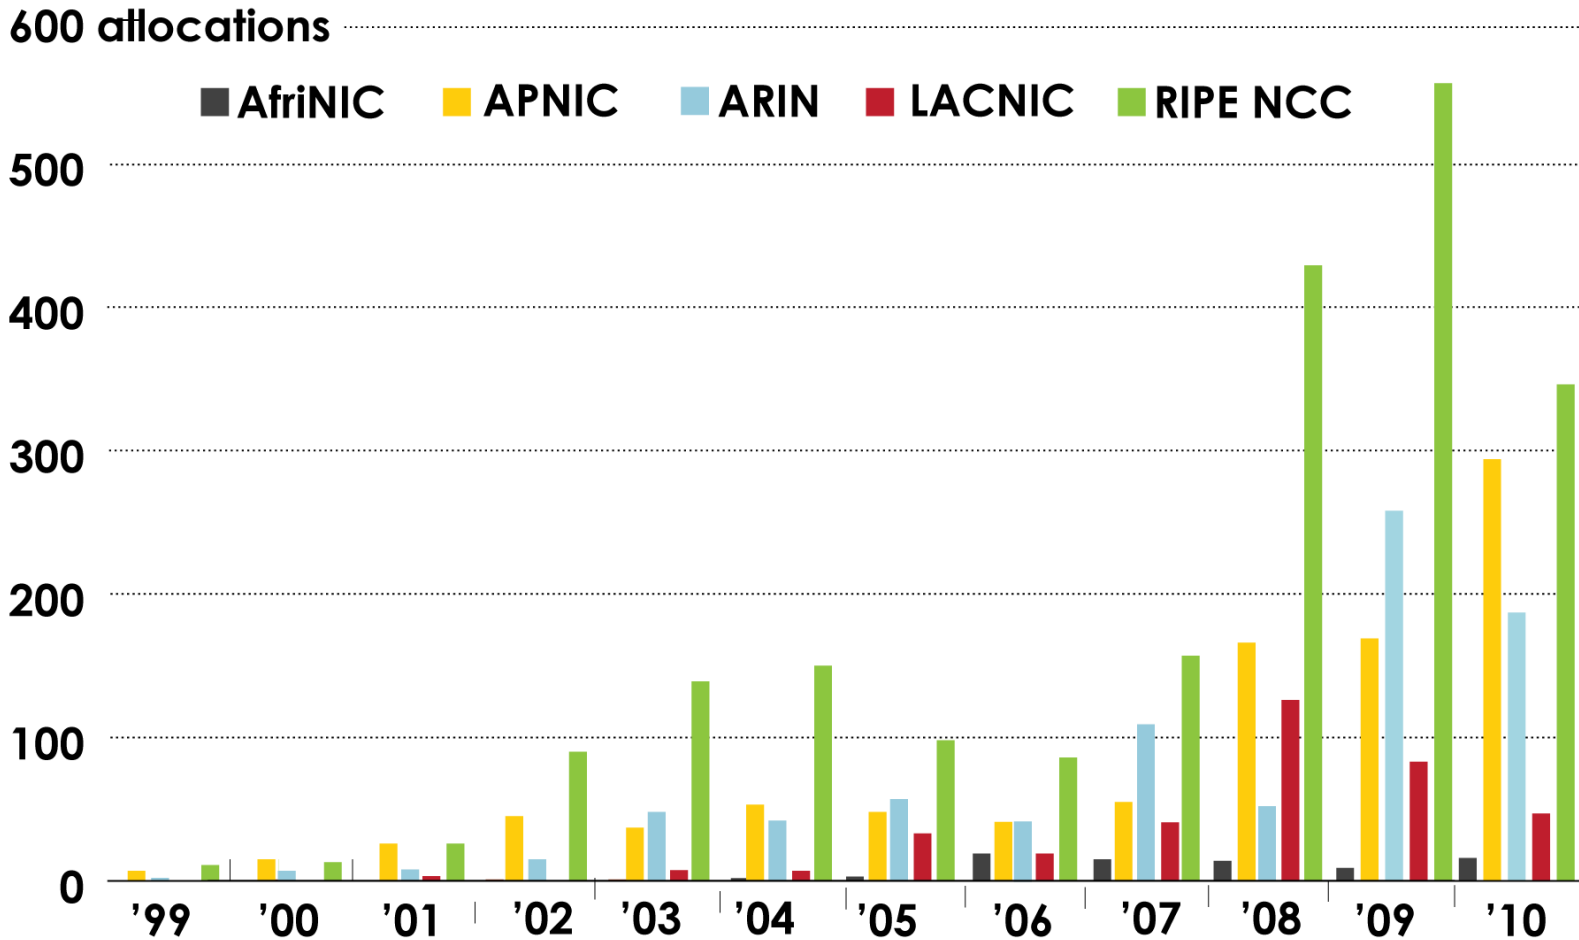

INTERNET NUMBER RESOURCE STATUS REPORT

As of 30 June 2010

Prepared by
Regional Internet Registries
AfrINIC, APNIC, ARIN, LACNIC and the RIPE NCC

2001:610:240:0-193:0:0:202 62:109:128-195:048:02:03 128-12:02:02 2001:610:240 193:0:0:203 195:048:02:03
62:109:128-195:048:02:03 2001:610:240-193:0:0:202 62:109:128-195:048:02:03 178-12:02:02 2001:610:240 193:0:0:203
193:0:0:203 2001:610:240:0-193:0:0:202 62:109:128-195:048:02:03 178-12:02:02 2001:610:240 193:0:0:203
2001:610:240:0-193:0:0:202 62:109:128-195:048:02:03 178-12:02:02 2001:610:240 193:0:0:203
Number Resource Organization

IPv4 ADDRESS SPACE ISSUED

(RIRs TO CUSTOMERS)

In terms of /8s, how much total space has each RIR issued?
(Jan 1999 – June 2010)

4-BYTE ASN ASSIGNMENTS

How many total 4-byte ASNs has each RIR assigned?
(Jan 2007 – June 2010)

2001-610-240-0 193.0.0.202 62 109 128 195 048 02 03 128 42 02 03 2001-610-240 193 0 0 203 95 048 02 03
62 109 128 195 048 02 03 2001-610-240 193 0 0 202 62 109 128 195 048 02 03 178 12 09 02 2001-610-240 193 0 0 203
193 0 0 203 2001-610-240-0 193 0 0 202 62 109 128 195 048 02 03 178 12 09 02 2001-610-240 193 0 0 203
2001-610-240-0 193 0 0 202 62 109 128 195 048 02 03 178 12 09 02 2001-610-240 193 0 0 203
Number Resource Organization

IPv6 Allocations RIRs to LIRs/ISPs

How many allocations have been made by each RIR by year?

Number Resource Organization

thank you

2001:610:240:0 193.0.0.202 62 109 128 195.048.02.03 128 42.02.02 2001:610:240 193.0.0.203 95.048.02.03
62 109 128 195.048.02.03 2001:610:240 193.0.0.202 62 109 128 195.048.02.03 178.12.09.02 2001:610:240 193.0.0.203
193.0.0.203 2001:610:240:0 193.0.0.202 62 109 128 195.048.02.03 178.12.09.02 2001:610:240 193.0.0.203
2001:610:240:0 193.0.0.202 62 109 128 195.048.02.03 178.12.09.02 2001:610:240 193.0.0.203
Number Resource Organization