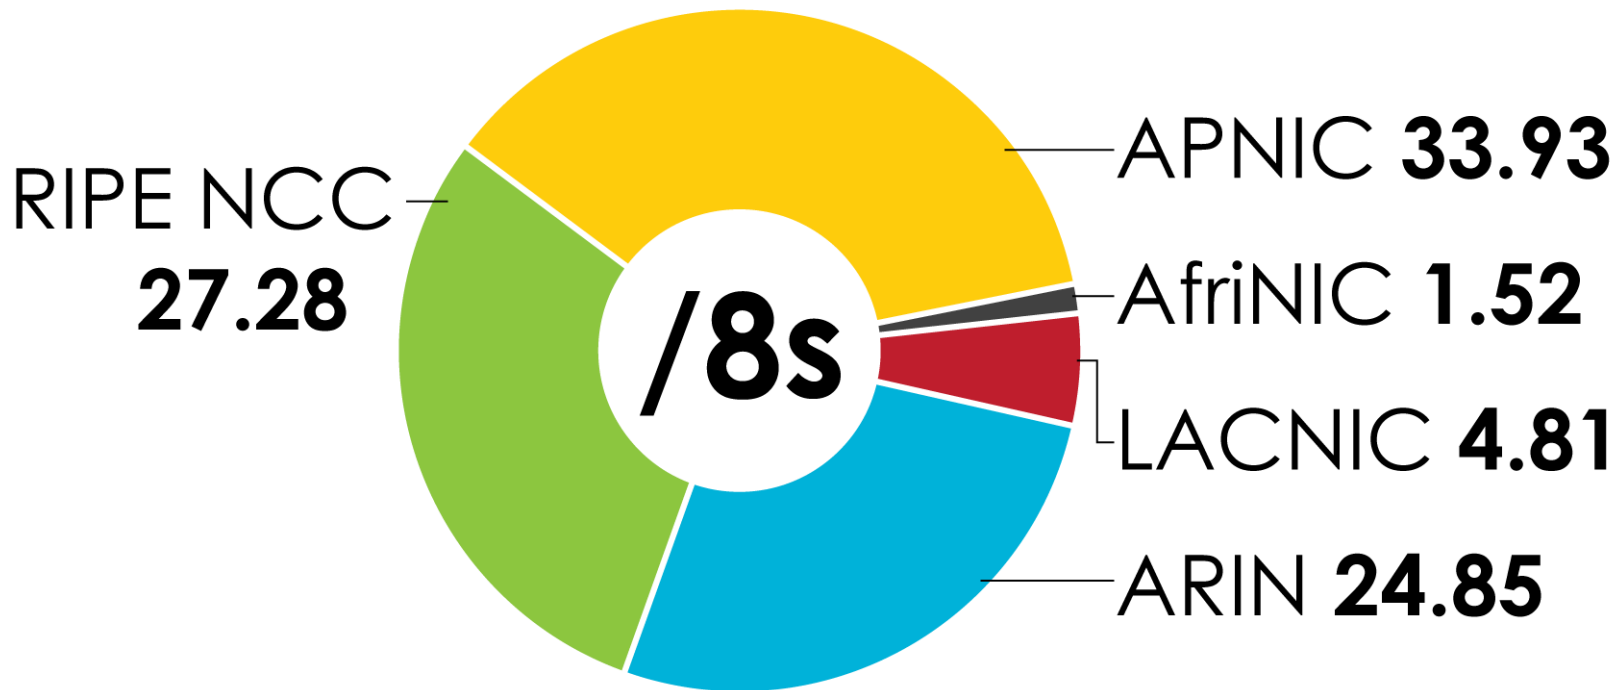

IPv4 ADDRESS SPACE ISSUED

(RIRs TO CUSTOMERS)

In terms of /8s, how much total space has each RIR issued?
(Jan 1999 – June 2010)