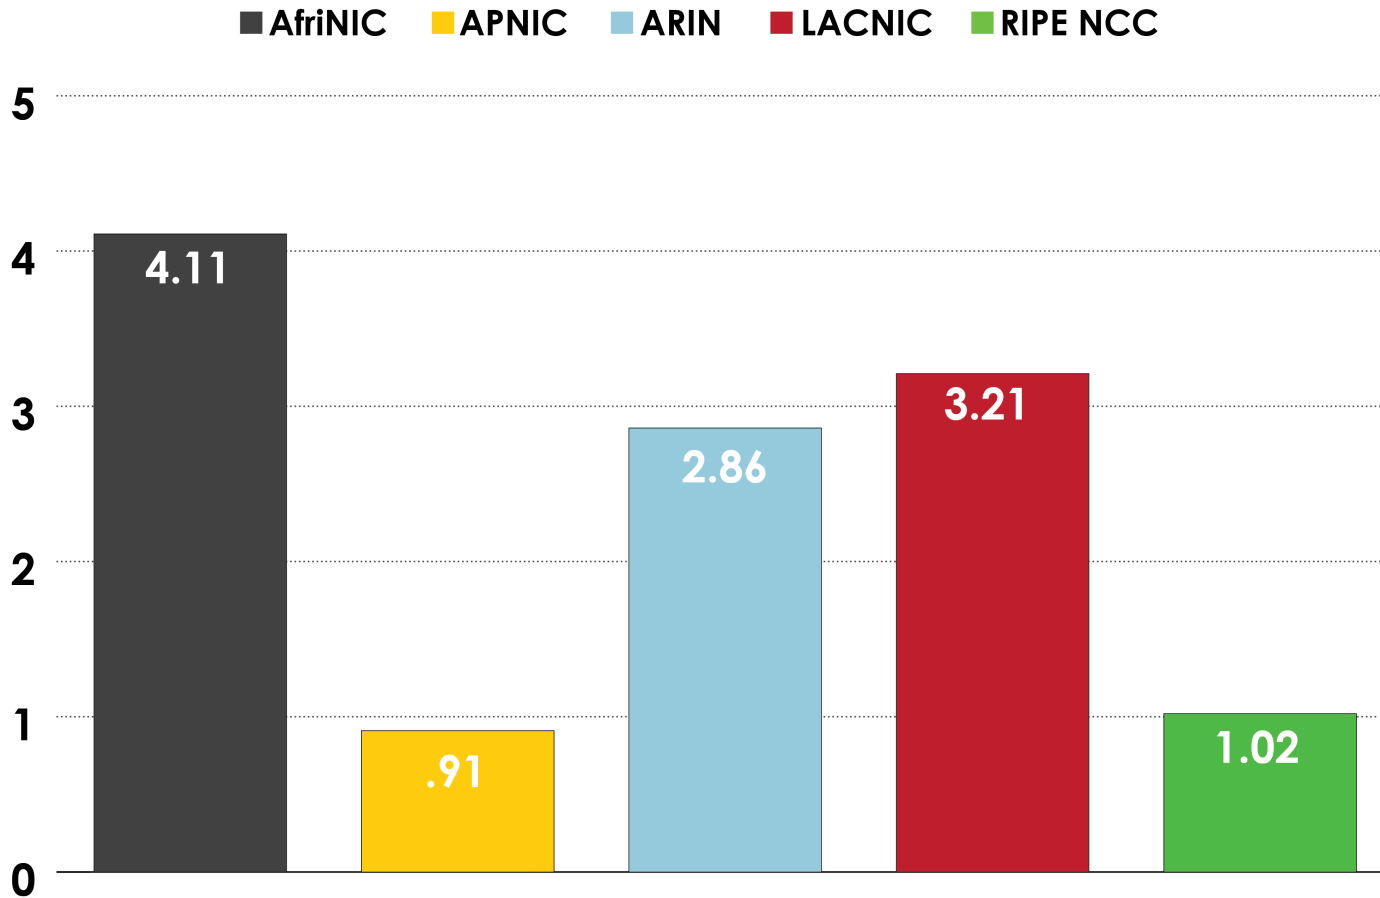

AVAILABLE IPv4 /8s IN EACH RIR

2001:610:240:0 193.0.0.202 62.109.128 195.048.02.03 178.12.02.02 2001:610:240 193.0.0.203 195.048.02.03
62.109.128 195.048.02.03 2001:610:240 193.0.0.203 2001:610:240 193.0.0.202
193.0.0.203 2001:610:240:0 193.0.0.202 62.109.128 195.048.02.03 178.12.02.02 2001:610:240 193.0.0.203
2001:610:240:0 193.0.0.202 62.109.128 195.048.02.03 178.12.02.02 2001:610:240 193.0.0.203 195.048.02.03
2001:610:240:0 193.0.0.202 62.109.128 195.048.02.03 178.12.02.02 2001:610:240 193.0.0.203 195.048.02.03
Number Resource Organization