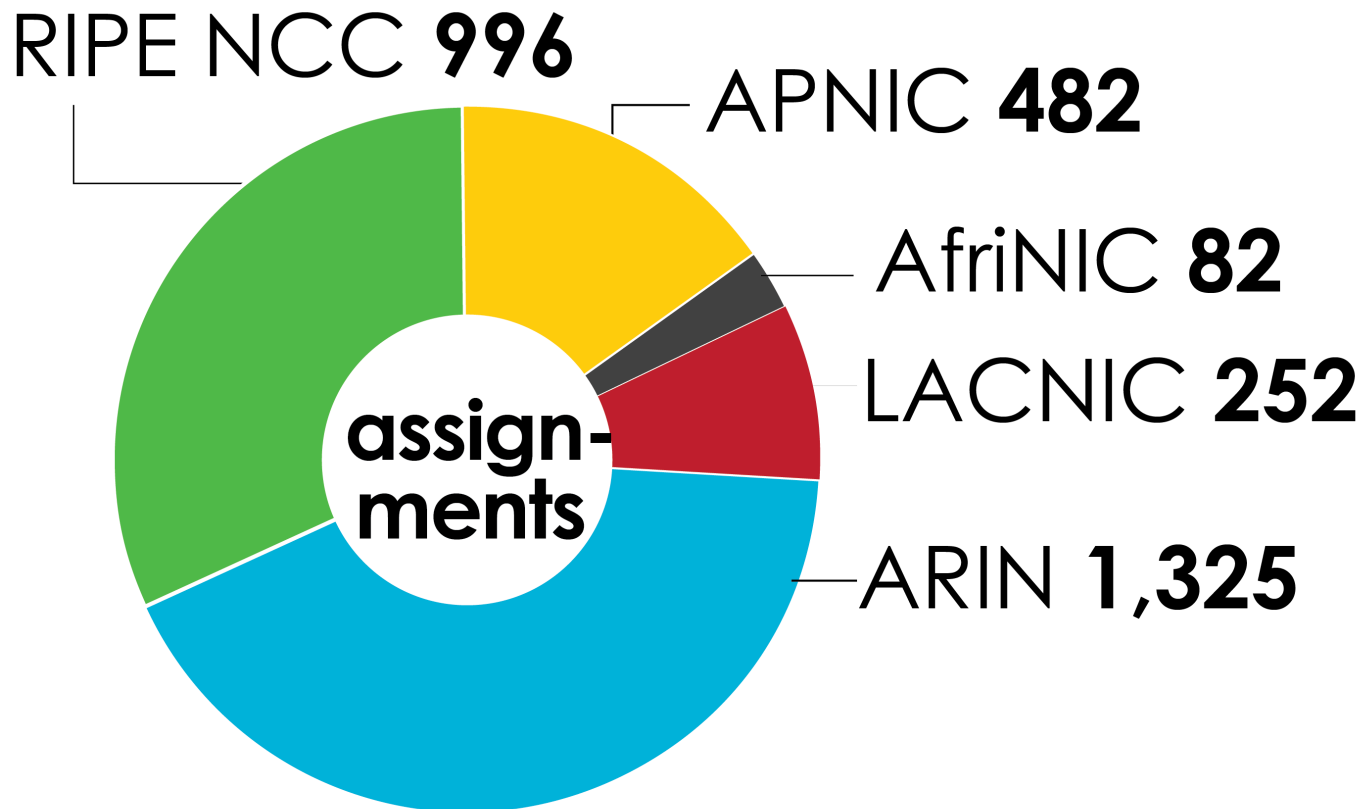

# IPv6 ASSIGNMENTS RIRS TO END-USERS

How many assignments have been made by each RIR by year?

2001:610:240:0-193.0.0.202 62.109.128 195.048.02.03 178.12.02.02 2001:610:240 193.0.0.203 195.048.02.03  
62.109.128 195.048.02.03 2001:610:240 193.0.0.202 62.109.128 195.048.02.03 178.12.02.02 2001:610:240 193.0.0.203  
193.0.0.203 2001:610:240:0-193.0.0.202 62.109.128 195.048.02.03 178.12.02.02 2001:610:240 193.0.0.203  
2001:610:240:0-193.0.0.202 62.109.128 195.048.02.03 178.12.02.02 2001:610:240 193.0.0.203  
Number Resource Organization

# IPv6 ASSIGNMENTS (RIRs TO END-USERS)

How many total assignments have been made by each RIR?  
(Jan 2002 – Sept 2012)