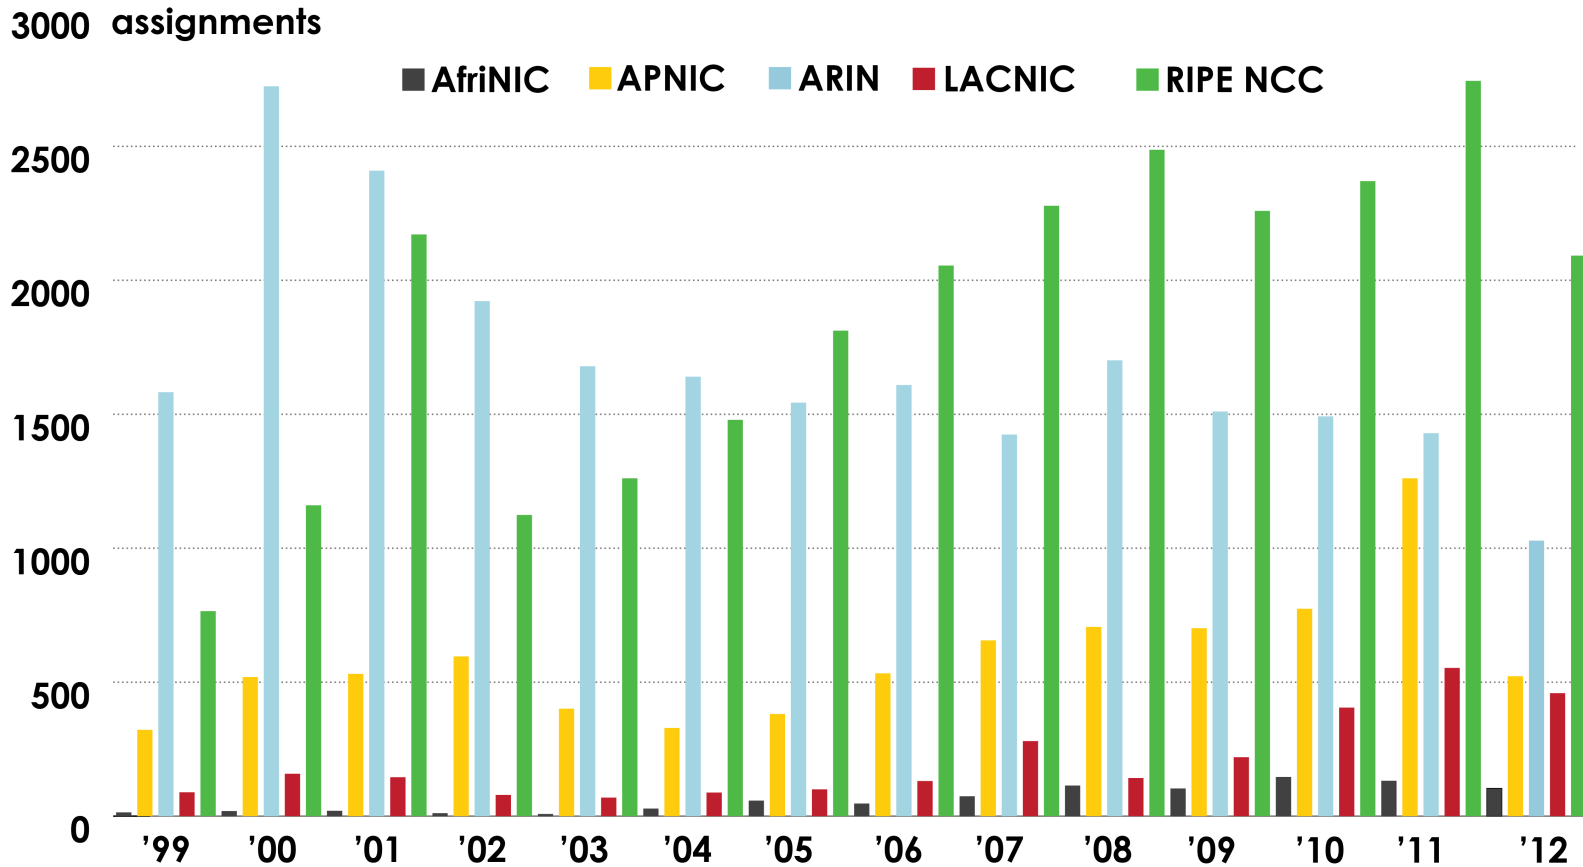

# AVAILABLE IPv4 /8s IN EACH RIR

2001:610:240:0 193.0.0.202 62.109.128 195.048.02.03 178.12.02.02 2001:610:240 193.0.0.203 195.048.02.03  
 62.109.128 195.048.02.03 2001:610:240 193.0.0.203 2001:610:240 193.0.0.202  
 193.0.0.203 2001:610:240:0 193.0.0.202 62.109.128 195.048.02.03 178.12.02.02 2001:610:240 193.0.0.203  
 2001:610:240:0 193.0.0.202 62.109.128 195.048.02.03 178.12.02.02 2001:610:240 193.0.0.203 195.048.02.03  
 2001:610:240:0 193.0.0.202 62.109.128 195.048.02.03 178.12.02.02 2001:610:240 193.0.0.203 195.048.02.03  
 Number Resource Organization

# ASN ASSIGNMENTS (RIRs TO CUSTOMERS)

How many ASNs has each RIR assigned by year?

2001:610:240:0-1933:0:0:202 62:109:128 195:048:02:03 178:12:02:02 2001:610:240 193:0:0:203 195:048:02:03  
62:109:128 195:048:02:03 2001:610:240 193:0:0:202 2001:610:240 193:0:0:203 195:048:02:03  
193:0:0:203 2001:610:240:0-193:0:0:202 62:109:128 195:048:02:03 178:12:02:02 2001:610:240 193:0:0:203  
2001:610:240:0-193:0:0:202 62:109:128 195:048:02:03 178:12:02:02 2001:610:240 193:0:0:203 195:048:02:03  
Number Resource Organization