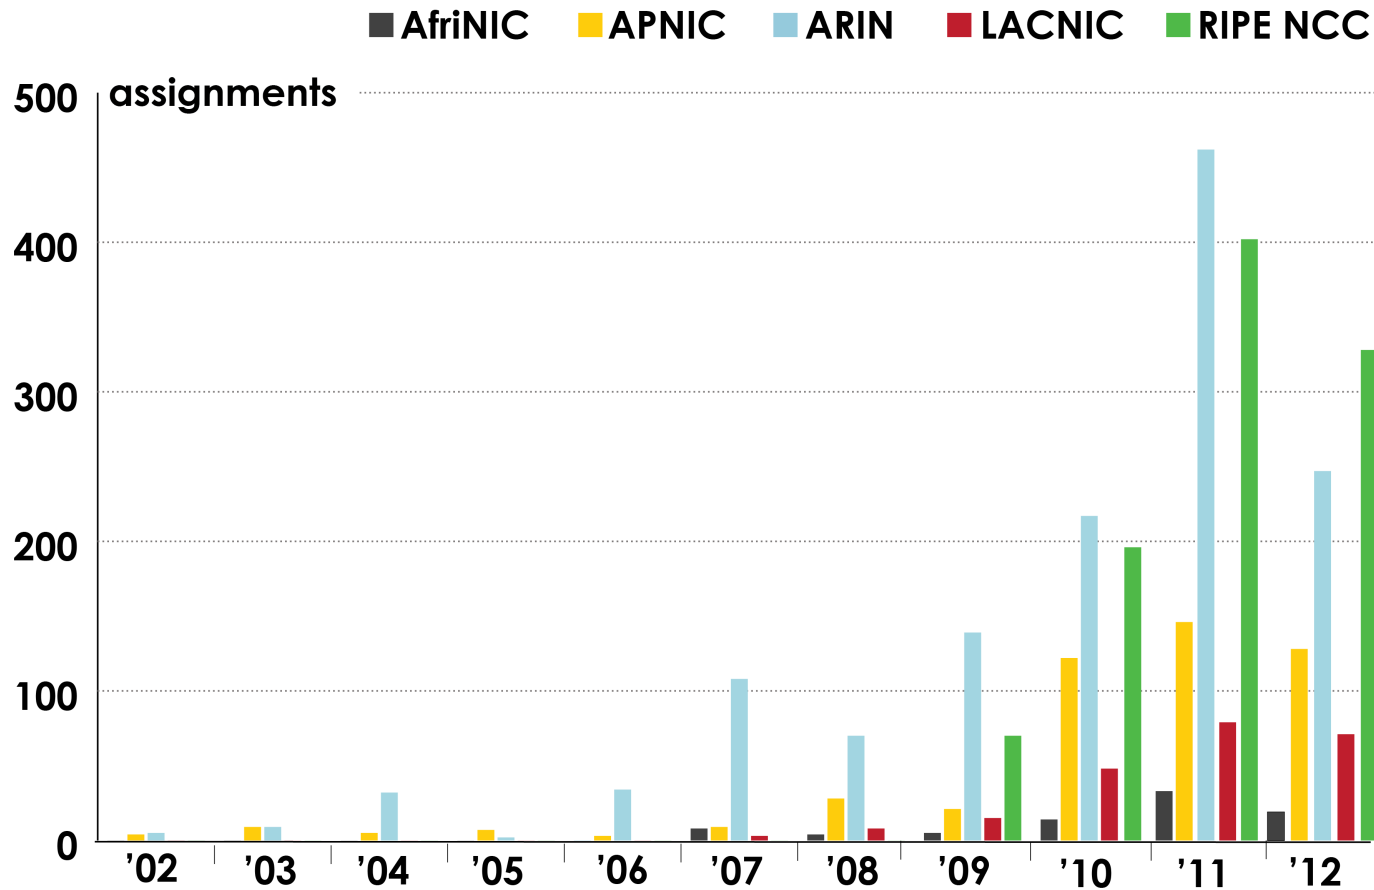

# 4-BYTE ASN ASSIGNMENTS

How many total 4-byte ASNs has each RIR assigned?  
(Jan 2007 – Sept 2012)

2001:610:240:0-193.0.0.202 62.109.128 195.048.02.03 178.12.02.02 2001:610:240 193.0.0.203 195.048.02.03  
62.109.128 195.048.02.03 2001:610:240 193.0.0.202 62.109.128 195.048.02.03 178.12.02.02 2001:610:240 193.0.0.203  
193.0.0.203 2001:610:240:0-193.0.0.202 62.109.128 195.048.02.03 178.12.02.02 2001:610:240 193.0.0.203  
2001:610:240:0-193.0.0.202 62.109.128 195.048.02.03 178.12.02.02 2001:610:240 193.0.0.203  
Number Resource Organization

# IPv6 ASSIGNMENTS RIRS TO END-USERS

How many assignments have been made by each RIR by year?

2001:610:240:0-193.0.0.202 62.109.128 195.048.02.03 178.12.02.02 2001:610:240 193.0.0.203 195.048.02.03  
62.109.128 195.048.02.03 2001:610:240 193.0.0.202 62.109.128 195.048.02.03 178.12.02.02 2001:610:240 193.0.0.203  
193.0.0.203 2001:610:240:0-193.0.0.202 62.109.128 195.048.02.03 178.12.02.02 2001:610:240 193.0.0.203  
2001:610:240:0-193.0.0.202 62.109.128 195.048.02.03 178.12.02.02 2001:610:240 193.0.0.203  
Number Resource Organization

# IPv6 ASSIGNMENTS (RIRs TO END-USERS)

How many total assignments have been made by each RIR?  
(Jan 2002 – Sept 2012)