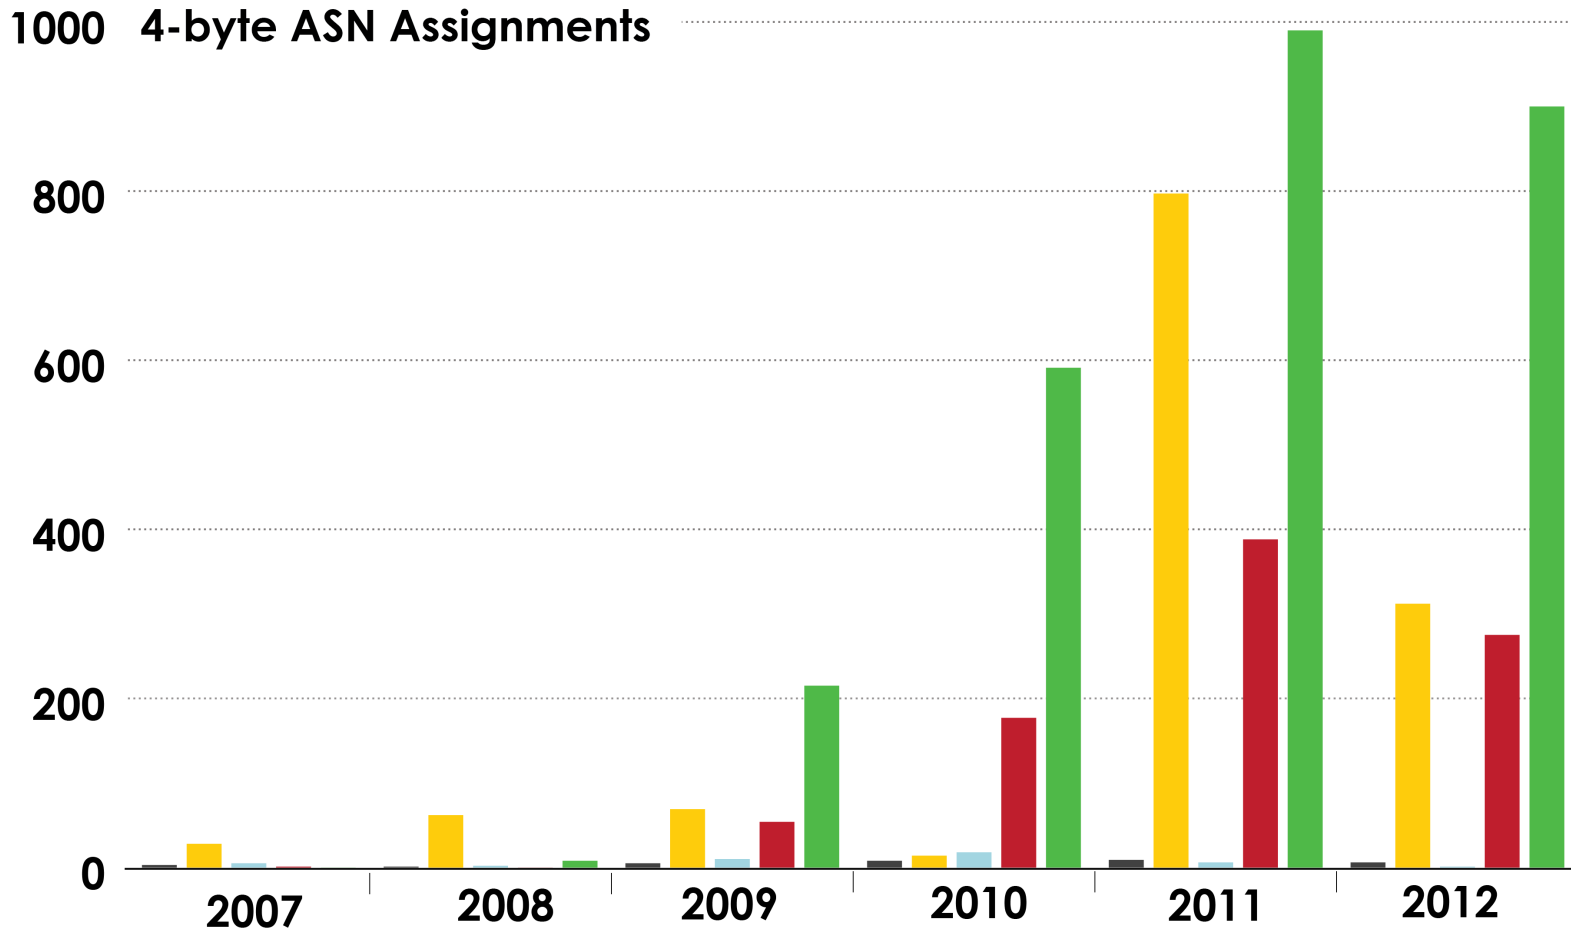

4-BYTE ASN ASSIGNMENTS

How many 4-byte ASNs has each RIR assigned by year?

■ **AfriNIC** ■ **APNIC** ■ **ARIN** ■ **LACNIC** ■ **RIPE NCC**