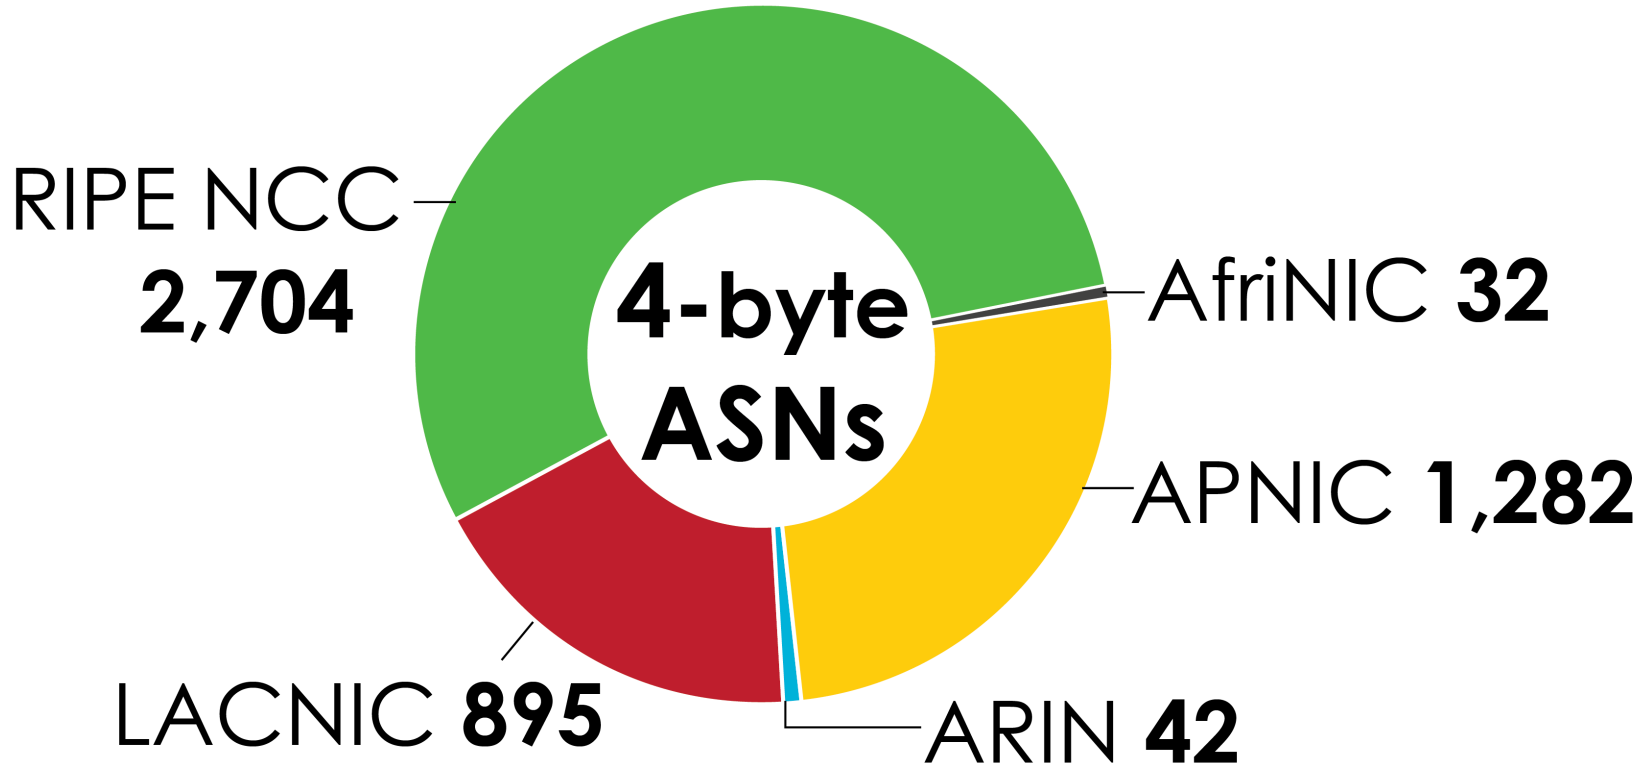

# ASN ASSIGNMENTS (RIRs TO CUSTOMERS)

How many ASNs has each RIR assigned by year?

2001:610:240:0-1933:0:0:202 62:109:128 195:048:02:03 178:12:02:02 2001:610:240 193:0:0:203 195:048:02:03  
62:109:128 195:048:02:03 2001:610:240 193:0:0:202 2001:610:240 193:0:0:203 195:048:02:03  
193:0:0:203 2001:610:240:0-193:0:0:202 62:109:128 195:048:02:03 178:12:02:02 2001:610:240 193:0:0:203  
2001:610:240:0-193:0:0:202 62:109:128 195:048:02:03 178:12:02:02 2001:610:240 193:0:0:203 195:048:02:03  
Number Resource Organization

# 4-BYTE ASN ASSIGNMENTS

How many 4-byte ASNs has each RIR assigned by year?

■ **AfriNIC** ■ **APNIC** ■ **ARIN** ■ **LACNIC** ■ **RIPE NCC**

2001:610:240:0-193:0:0:202 62:109:128 195:048:02:03 178:42:02:02 2001:610:240 193:0:0:203 195:048:02:03  
62:109:128 195:048:02:03 2001:610:240 193:0:0:203 195:048:02:03  
193:0:0:203 2001:610:240:0-193:0:0:202 62:109:128 195:048:02:03 178:42:02:02 2001:610:240 193:0:0:203  
2001:610:240:0-193:0:0:202 62:109:128 195:048:02:03 178:42:02:02 2001:610:240 193:0:0:203 195:048:02:03  
Number Resource Organization

# 4-BYTE ASN ASSIGNMENTS

How many total 4-byte ASNs has each RIR assigned?  
(Jan 2007 – Sept 2012)

2001:610:240:0-193.0.0.202 62.109.128 195.048.02.03 178.12.02.02 2001:610:240 193.0.0.203 195.048.02.03  
62.109.128 195.048.02.03 2001:610:240 193.0.0.202 62.109.128 195.048.02.03 178.12.02.02 2001:610:240 193.0.0.203  
193.0.0.203 2001:610:240:0-193.0.0.202 62.109.128 195.048.02.03 178.12.02.02 2001:610:240 193.0.0.203  
2001:610:240:0-193.0.0.202 62.109.128 195.048.02.03 178.12.02.02 2001:610:240 193.0.0.203  
Number Resource Organization