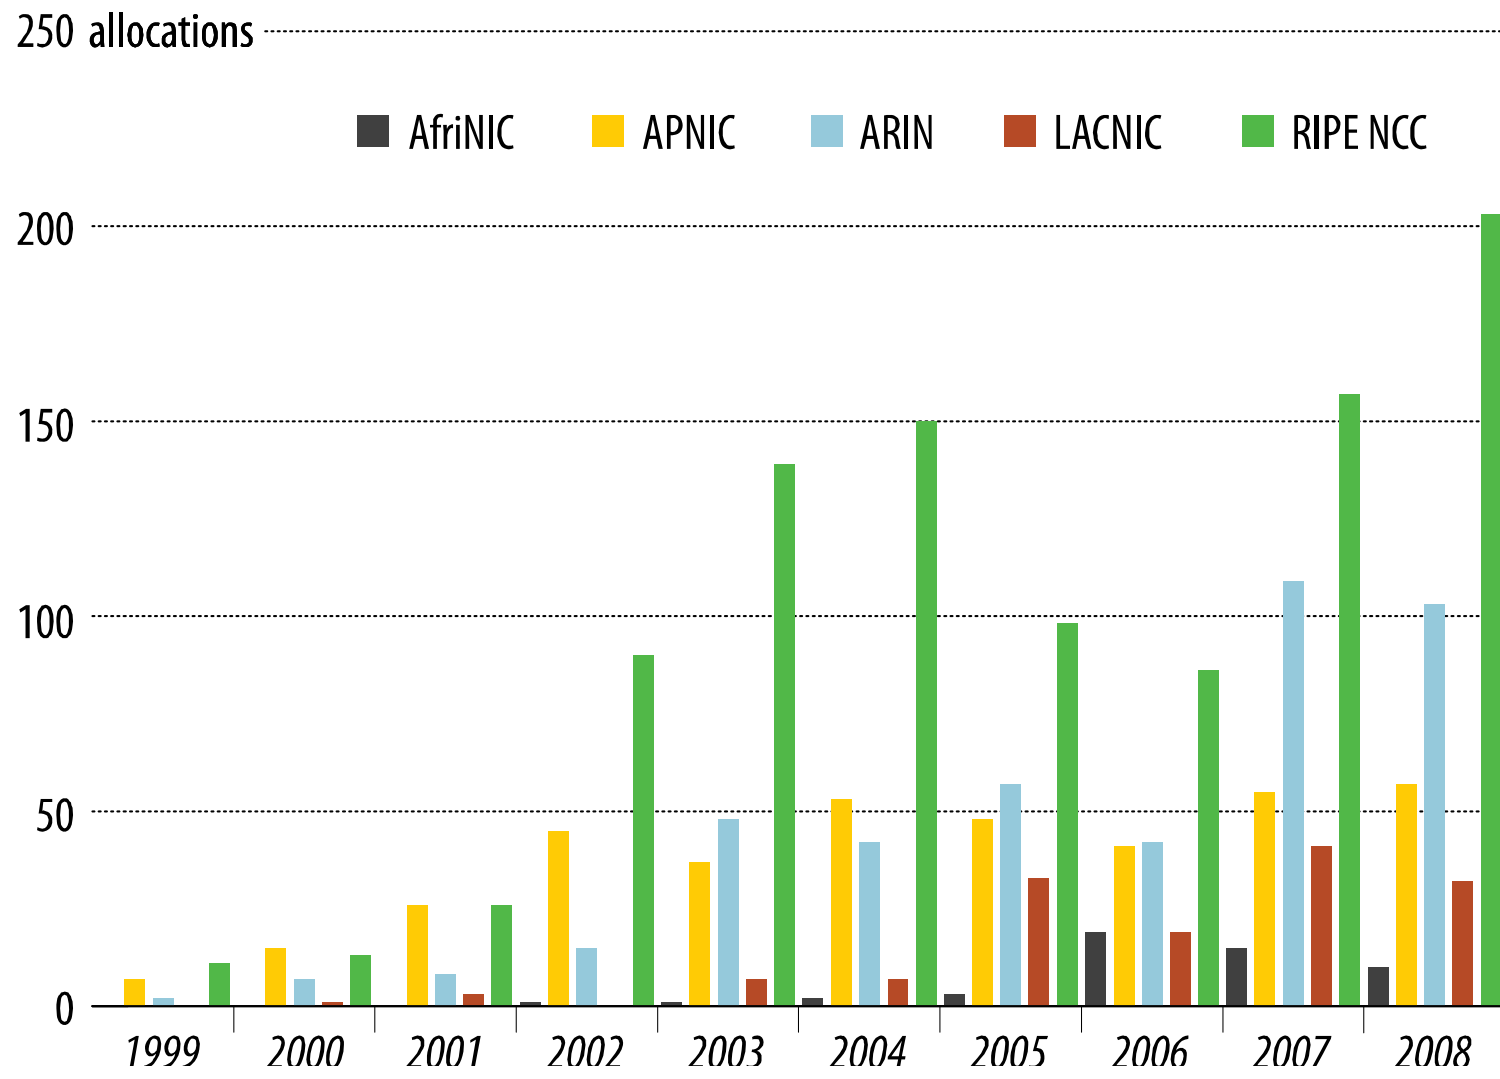

Number Resource Organization

ASN ASSIGNMENTS (RIRs TO CUSTOMERS)

How many ASNs has each RIR assigned by year?

2001:610:240:0 193.0.0.202 62.109.128 195.048.02.03 179.12.02.02 2001:610:240 193.0.0.203 193.0.0.203 195.048.02.03 62.109.128 195.048.02.03 179.12.02.02 2001:610:240 193.0.0.202
 2001:610:240:0 193.0.0.202 62.109.128 195.048.02.03 179.12.02.02 2001:610:240 193.0.0.203 193.0.0.203 195.048.02.03 62.109.128 195.048.02.03 179.12.02.02 2001:610:240 193.0.0.202
 2001:610:240:0 193.0.0.202 62.109.128 195.048.02.03 179.12.02.02 2001:610:240 193.0.0.203 193.0.0.203 195.048.02.03 62.109.128 195.048.02.03 179.12.02.02 2001:610:240 193.0.0.202

ASN ASSIGNMENTS (RIRs TO CUSTOMERS)

How many total ASNs has each RIR assigned?

(Jan 1999 – June 2008)

Number Resource Organization

IPv6 ADDRESS SPACE

How much has been allocated to the RIRs?

2001:610:240:0 193:0:0:202 62 109 128 195 048 02 03 179 12 02 02 2001:610:240 193:0:0:203 62 109 128 195 048 02 03 179 12 02 02 2001:610:240:0 193:0:0:202 62 109 128 195 048 02 03 179 12 02 02 2001:610:240:0 193:0:0:203 62 109 128 195 048 02 03 179 12 02 02

Number Resource Organization

IPv6 Allocations RIRs to LIRs/ISPs

How many allocations have been made by each RIR by year?

2001:610:240:0 193:0:0:202 62:109:128 195:048:02:03 179:12:02:02 2001:610:240 193:0:0:203
 193:0:0:203 2001:610:240:0 199:0:0:202 62:109:128 195:048:02:03 179:12:02:02 2001:610:240 193:0:0:203
 2001:610:240:0 193:0:0:202 62:109:128 195:048:02:03 179:12:02:02 2001:610:240 193:0:0:203
 Number Resource Organization