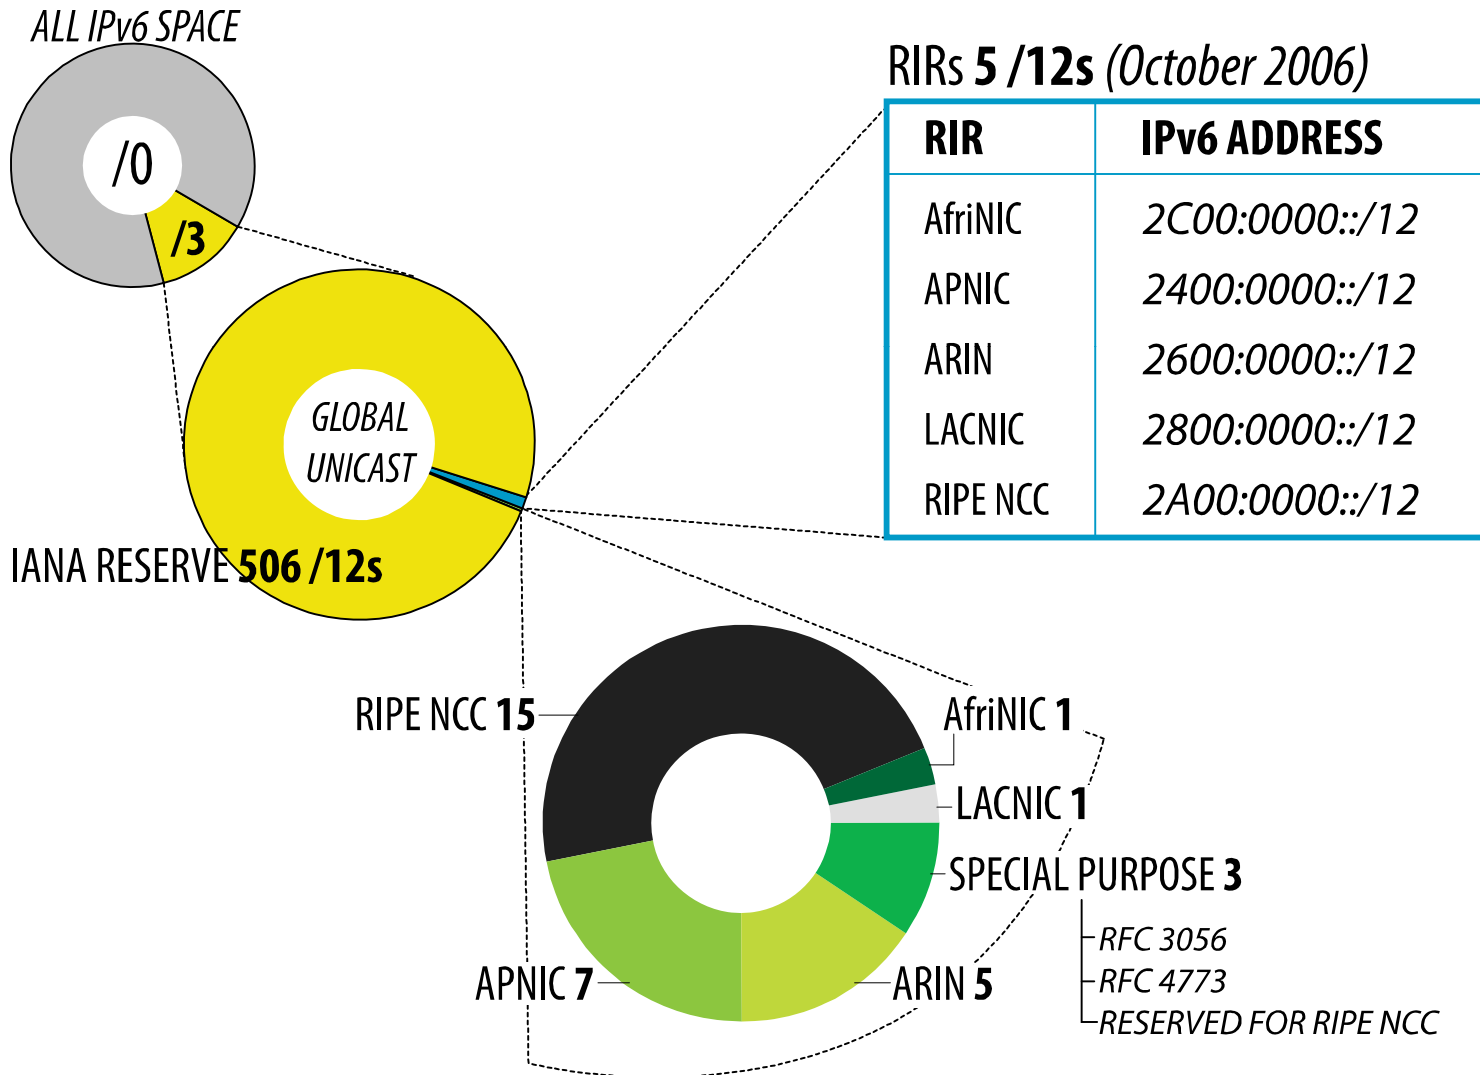

Number Resource Organization

ASN ASSIGNMENTS (RIRs TO CUSTOMERS)

How many ASNs has each RIR assigned by year?

2001:610:240:0 193.0.0.202 62.109.128 195.048.02.03 179.12.02.02 2001:610:240 193.0.0.203 193.0.0.203 195.048.02.03 62.109.128 195.048.02.03 179.12.02.02 2001:610:240 193.0.0.202
 2001:610:240:0 193.0.0.202 62.109.128 195.048.02.03 179.12.02.02 2001:610:240 193.0.0.203 193.0.0.203 195.048.02.03 62.109.128 195.048.02.03 179.12.02.02 2001:610:240 193.0.0.202
 2001:610:240:0 193.0.0.202 62.109.128 195.048.02.03 179.12.02.02 2001:610:240 193.0.0.203 193.0.0.203 195.048.02.03 62.109.128 195.048.02.03 179.12.02.02 2001:610:240 193.0.0.202

ASN ASSIGNMENTS (RIRs TO CUSTOMERS)

How many total ASNs has each RIR assigned?

(Jan 1999 – June 2008)

Number Resource Organization

IPv6 ADDRESS SPACE

How much has been allocated to the RIRs?

2001:610:240:0 193:0:0:202 62 109 128 195 048 02 03 179 12 02 02 2001:610:240 193:0:0:203 62 109 128 195 048 02 03 179 12 02 02 2001:610:240:0 193:0:0:202 62 109 128 195 048 02 03 179 12 02 02 2001:610:240:0 193:0:0:203 62 109 128 195 048 02 03 179 12 02 02

Number Resource Organization

IPv6 Allocations RIRs to LIRs/ISPs

How many allocations have been made by each RIR by year?

2001:610:240:0 193:0:0:202 62:109:128 195:048:02:03 179:12:02:02 2001:610:240 193:0:0:203
 193:0:0:203 2001:610:240:0 199:0:0:202 62:109:128 195:048:02:03 179:12:02:02 2001:610:240 193:0:0:203
 2001:610:240:0 193:0:0:202 62:109:128 195:048:02:03 179:12:02:02 2001:610:240 193:0:0:203
 Number Resource Organization