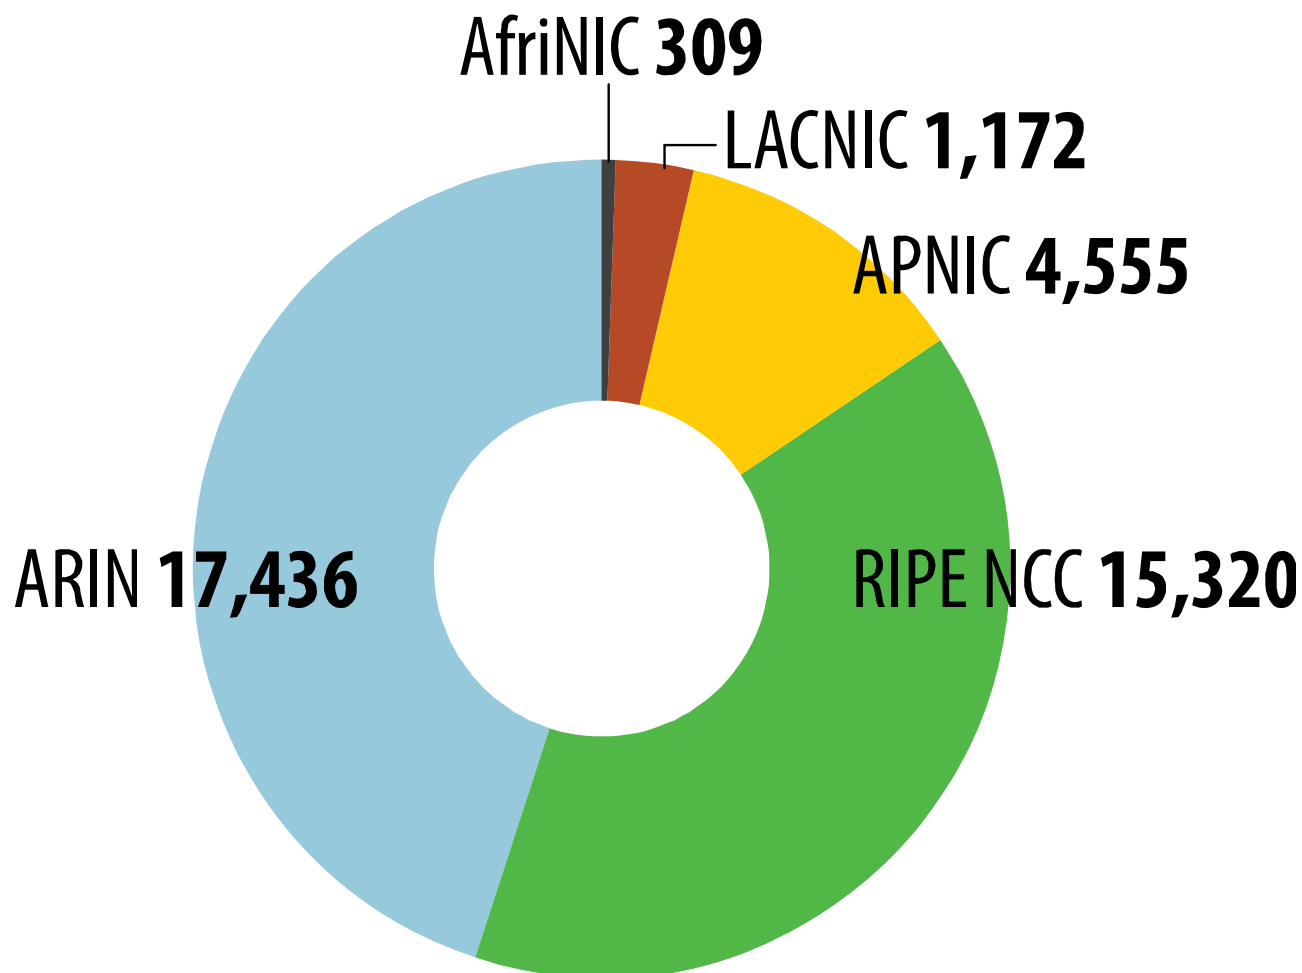

IPv4 ADDRESS SPACE ISSUED

(RIRs TO CUSTOMERS)

In terms of /8s, how much total space has each RIR allocated?
(Jan 1999 – June 2008)

2001:610:240:0 193.0.0.202 62 109 128 195 048 02 03 178 12 07 02 2001:610:240 193.0.0.203 195 048 02 03 178 12 07 02 2001:610:240 193.0.0.202 62 109 128 195 048 02 03 178 12 07 02 2001:610:240 193.0.0.203 195 048 02 03 178 12 07 02 2001:610:240 193.0.0.202 62 109 128 195 048 02 03 178 12 07 02 2001:610:240 193.0.0.203 195 048 02 03 178 12 07 02 2001:610:240 193.0.0.202 62 109 128 195 048 02 03 178 12 07 02 2001:610:240 193.0.0.203 195 048 02 03 178 12 07 02

Number Resource Organization

ASN ASSIGNMENTS (RIRs TO CUSTOMERS)

How many ASNs has each RIR assigned by year?

2001:610:240:0 193.0.0.202 62.109.128 195.048.02.03 179.12.02.02 2001:610:240 193.0.0.203 193.0.0.203 195.048.02.03 62.109.128 195.048.02.03 179.12.02.02 2001:610:240 193.0.0.202
 2001:610:240:0 193.0.0.202 62.109.128 195.048.02.03 179.12.02.02 2001:610:240 193.0.0.203 193.0.0.203 195.048.02.03 62.109.128 195.048.02.03 179.12.02.02 2001:610:240 193.0.0.202
 2001:610:240:0 193.0.0.202 62.109.128 195.048.02.03 179.12.02.02 2001:610:240 193.0.0.203 193.0.0.203 195.048.02.03 62.109.128 195.048.02.03 179.12.02.02 2001:610:240 193.0.0.202

ASN ASSIGNMENTS (RIRs TO CUSTOMERS)

How many total ASNs has each RIR assigned?

(Jan 1999 – June 2008)

Number Resource Organization

IPv6 ADDRESS SPACE

How much has been allocated to the RIRs?

2001:610:240:0 193:0:0:202 62 109 128 195 048 02 03 179 12 02 02 2001:610:240 193:0:0:203 62 109 128 195 048 02 03 179 12 02 02 2001:610:240:0 193:0:0:202 62 109 128 195 048 02 03 179 12 02 02 2001:610:240:0 193:0:0:203 62 109 128 195 048 02 03 179 12 02 02